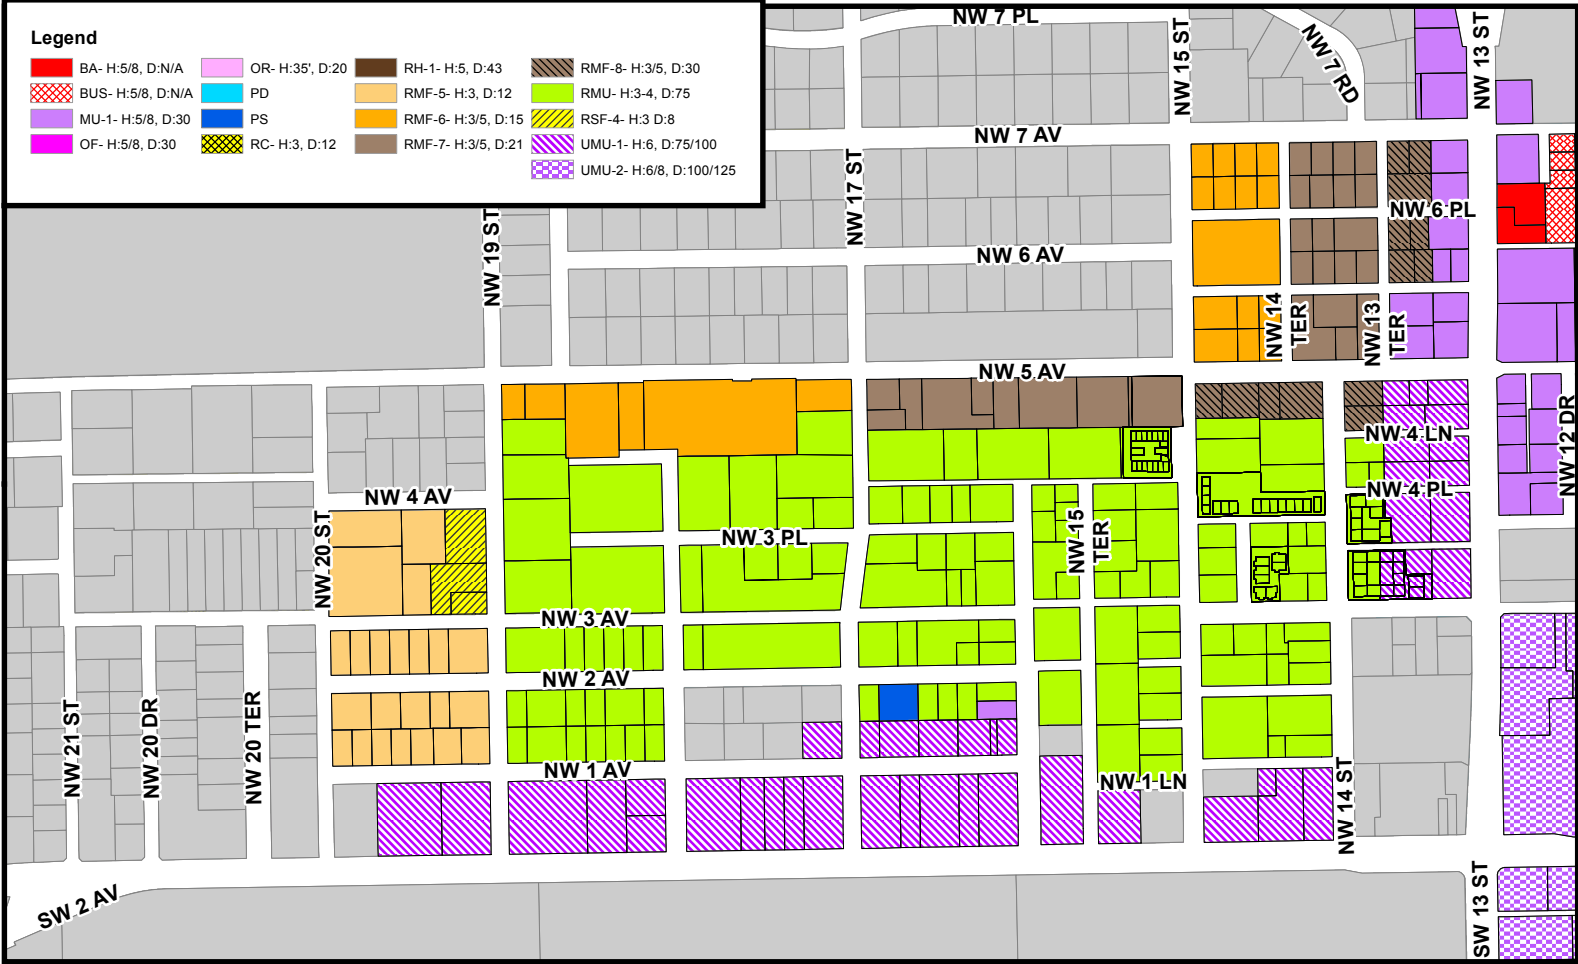

# Existing Zoning

1408171

# Proposed Zoning- Plan Board Recommendation

# Existing Zoning