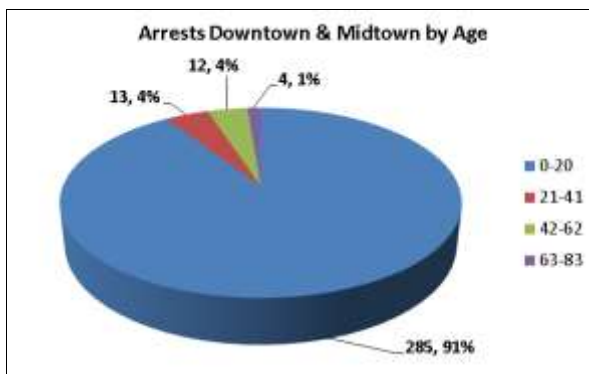

ALCOHOL RELATED ARRESTS

Query Source: GPD RMS (Arrests Module): Charge = 562% or CC4%

During the listed period of time, there were a total of **687** alcohol related arrests citywide; of those, **314** incidents occurred within the downtown and midtown areas and are summarized as follows:

Alcohol Related Arrests in Downtown & Midtown

Charge	Count
ALCOHOL BEVERAGE-POSSESS BY PERSON UNDER 21 YOA	115
ALCOHOL BEVERAGE-POSSESS BY PERSON UNDER 21 YOA, M	148
ALCOHOL BEVERAGE-SELL/GIVE/SERVE TO PERSON UNDER 21 YOA	6
ALCOHOL BEVERAGE-SELL/GIVE/SERVE TO PERSON UNDER 21 YOA, M	7
CITY ORDINANCE VIOLATION / DISORDERLY CONDUCT	1
DISPLAY ANOTHER'S DRIVER LICENSE, M	2
MISREPRESENT AGE TO OBTAIN ALCOHOL	2
OPEN CONTAINER - NON-CITY OR PRIVATE PROPERTY	2
OPEN CONTAINER - NON-CITY OR PRIVATE PROPERTY, M	1
OPEN CONTAINER -CITY PROPERTY OR RIGHT-OF-WAY	6
OPEN CONTAINER -CITY PROPERTY OR RIGHT-OF-WAY, M	11
OPEN CONTAINER VIOLATION	1
OPEN CONTAINER VIOLATION, M	4
TAMPER W/ FABRICATE PHYSICAL EVIDENCE/ALTER/DESTROY/CONCEAL	2
UNAUTH USE/POSSESSION OF BLANK/STOLEN/FORGED DRIVERS LICENSE	6
Grand Total	314

Location: The map below depicts the 314 incidents occurring in the downtown and midtown area.

Top Locations for Alcohol Related Arrests in Downtown/Midtown

Address	Count	Common Name(s)
8 S MAIN ST	62	Simon's Nightclub
1702 W UNIVERSITY AVE	44	Rowdy Reptiles / Fat Daddy's
1632 W UNIVERSITY AVE	40	101 Cantina
109 S MAIN ST	33	Sharab Lounge
1642 W UNIVERSITY AVE	28	The Swamp
1718 W UNIVERSITY AVE	19	Grog House
1716 W UNIVERSITY AVE	13	Ball's
22 W UNIVERSITY AVE	12	The Bank Lounge

Of the alcohol related arrests that occurred in Downtown/Midtown area, two hundred and eighty five (91%) percent of those arrested were under age 21 which is below the legal drinking age. White females made up 57% of the underage drinking related arrests, followed by white males at 40%.