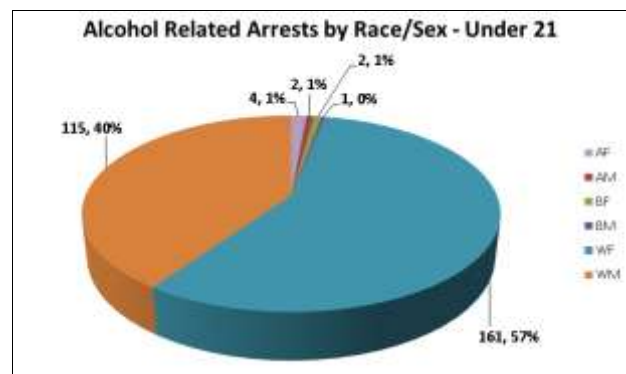

ALCOHOL RELATED ARRESTS

Query Source: GPD RMS (Arrests Module): Charge = 562% or CC4%

During the listed period of time, there were a total of **687** alcohol related arrests citywide; of those, **314** incidents occurred within the downtown and midtown areas and are summarized as follows:

Alcohol Related Arrests in Downtown & Midtown

Charge	Count
ALCOHOL BEVERAGE-POSSESS BY PERSON UNDER 21 YOA	115
ALCOHOL BEVERAGE-POSSESS BY PERSON UNDER 21 YOA, M	148
ALCOHOL BEVERAGE-SELL/GIVE/SERVE TO PERSON UNDER 21 YOA	6
ALCOHOL BEVERAGE-SELL/GIVE/SERVE TO PERSON UNDER 21 YOA, M	7
CITY ORDINANCE VIOLATION / DISORDERLY CONDUCT	1
DISPLAY ANOTHER'S DRIVER LICENSE, M	2
MISREPRESENT AGE TO OBTAIN ALCOHOL	2
OPEN CONTAINER - NON-CITY OR PRIVATE PROPERTY	2
OPEN CONTAINER - NON-CITY OR PRIVATE PROPERTY, M	1
OPEN CONTAINER -CITY PROPERTY OR RIGHT-OF-WAY	6
OPEN CONTAINER -CITY PROPERTY OR RIGHT-OF-WAY, M	11
OPEN CONTAINER VIOLATION	1
OPEN CONTAINER VIOLATION, M	4
TAMPER W/ FABRICATE PHYSICAL EVIDENCE/ALTER/DESTROY/CONCEAL	2
UNAUTH USE/POSSESSION OF BLANK/STOLEN/FORGED DRIVERS LICENSE	6
Grand Total	314

Location: The map below depicts the 314 incidents occurring in the downtown and midtown area.

Top Locations for Alcohol Related Arrests in Downtown/Midtown

Address	Count	Common Name(s)
8 S MAIN ST	62	Simon's Nightclub
1702 W UNIVERSITY AVE	44	Rowdy Reptiles / Fat Daddy's
1632 W UNIVERSITY AVE	40	101 Cantina
109 S MAIN ST	33	Sharab Lounge
1642 W UNIVERSITY AVE	28	The Swamp
1718 W UNIVERSITY AVE	19	Grog House
1716 W UNIVERSITY AVE	13	Ball's
22 W UNIVERSITY AVE	12	The Bank Lounge

Of the alcohol related arrests that occurred in Downtown/Midtown area, two hundred and eighty five (91%) percent of those arrested were under age 21 which is below the legal drinking age. White females made up 57% of the underage drinking related arrests, followed by white males at 40%.