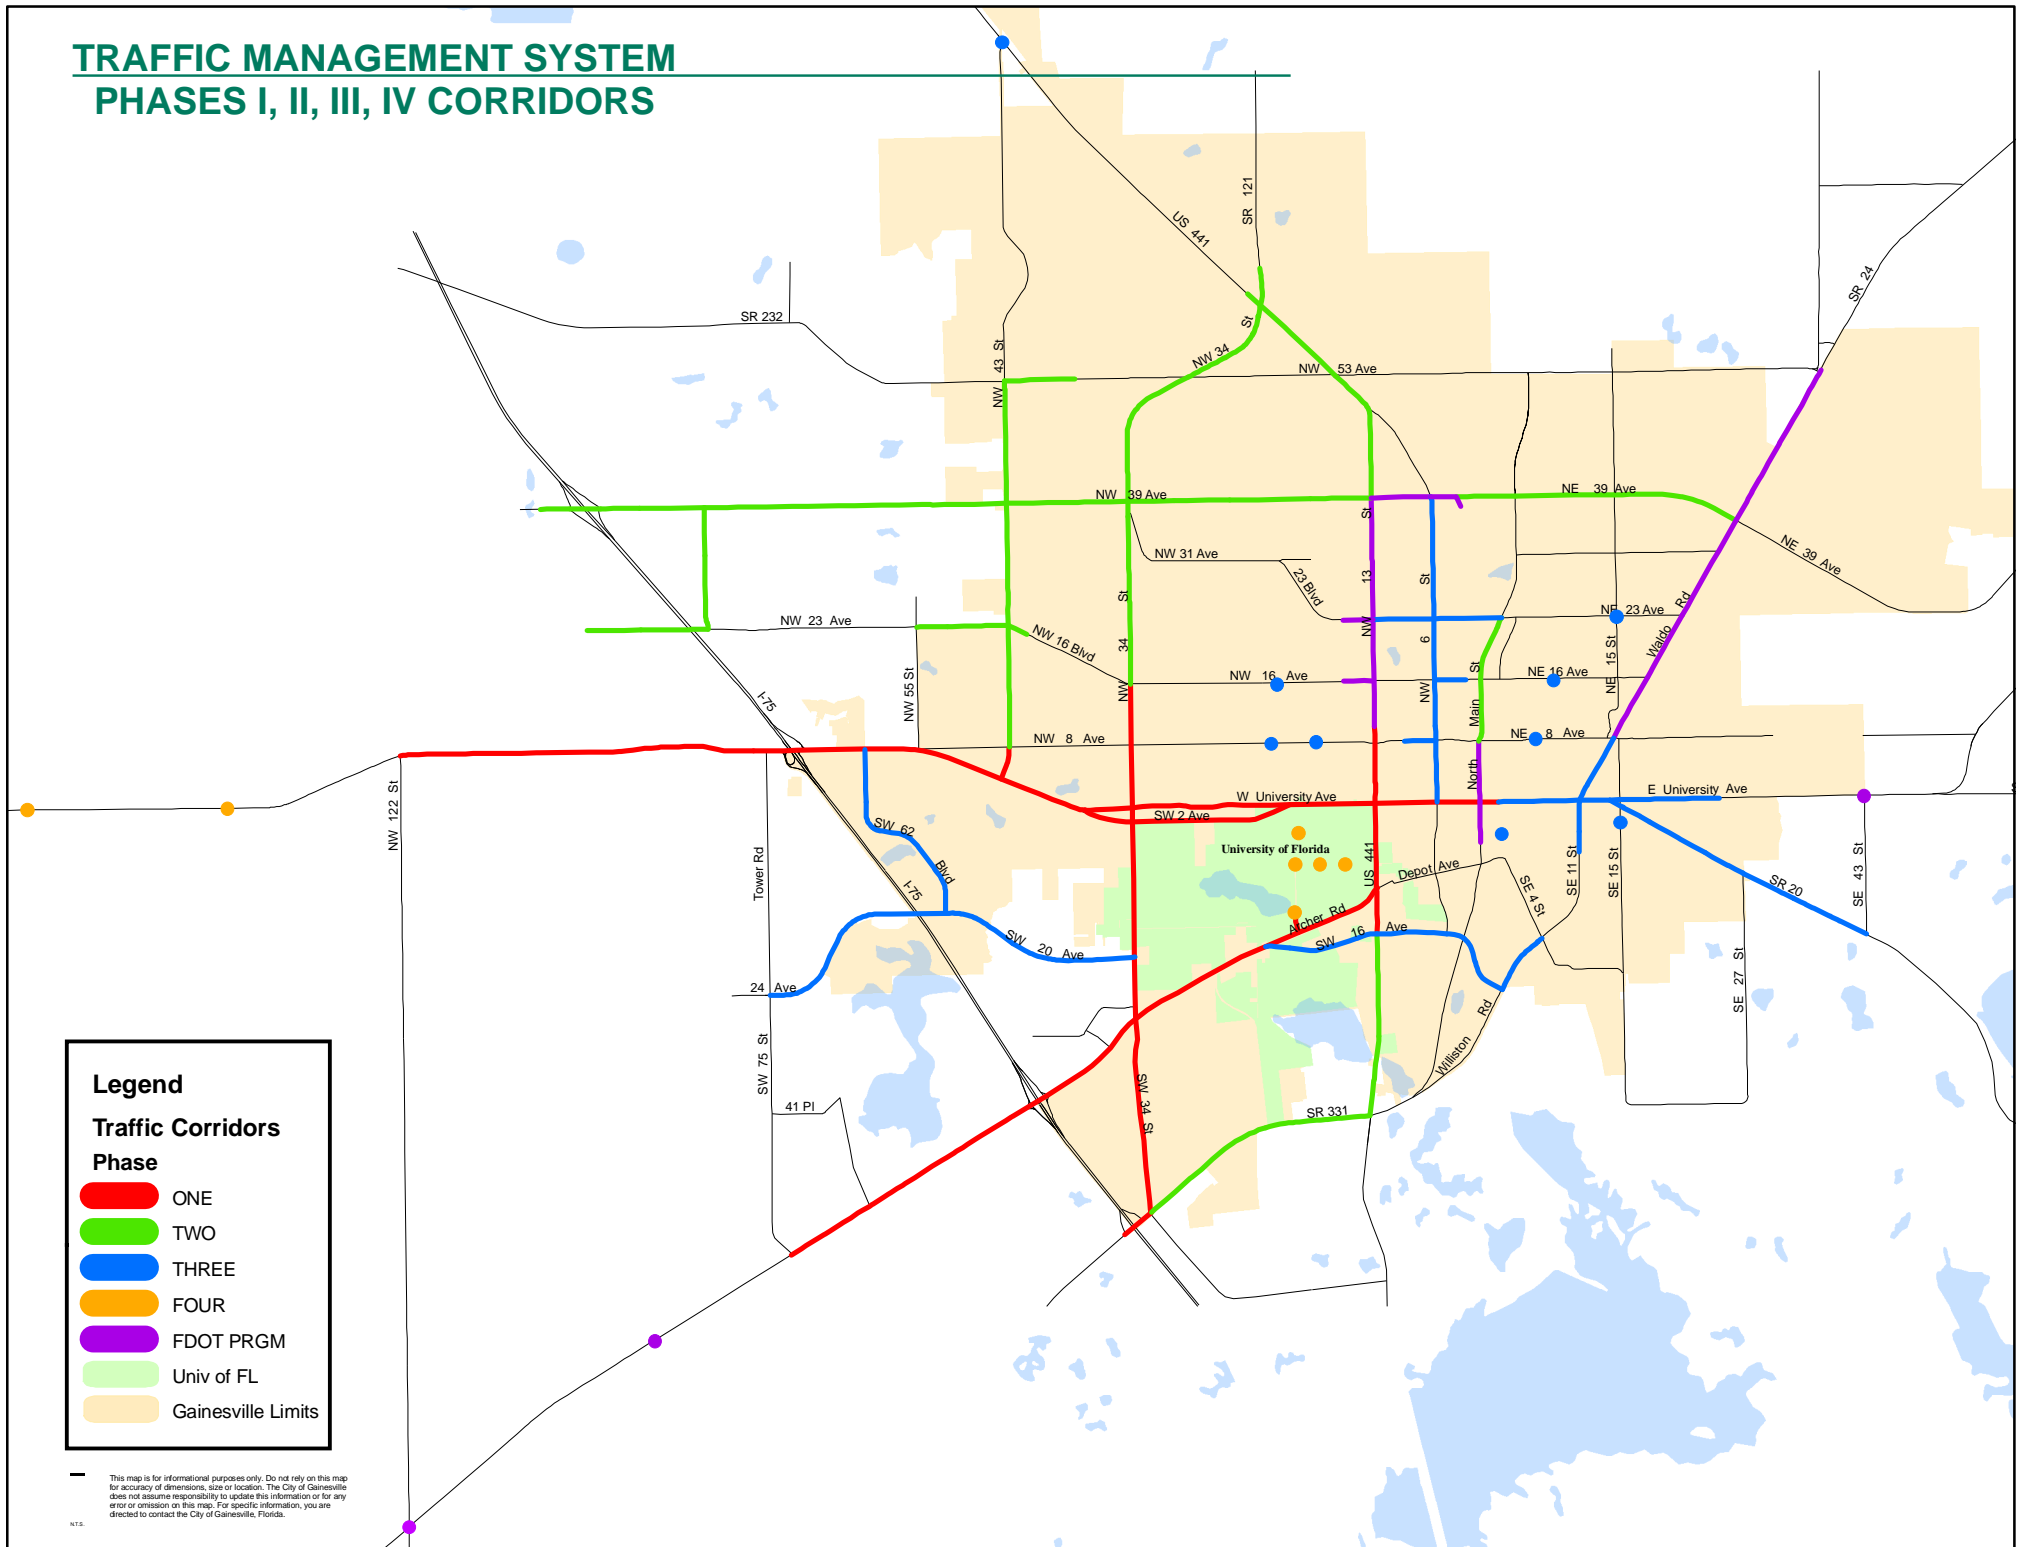

TRAFFIC MANAGEMENT SYSTEM PHASES I, II, III, IV CORRIDORS

Legend

Traffic Corridors

Phase

- ONE
- TWO
- THREE
- FOUR
- FDOT PRGM
- Univ of FL
- Gainesville Limits