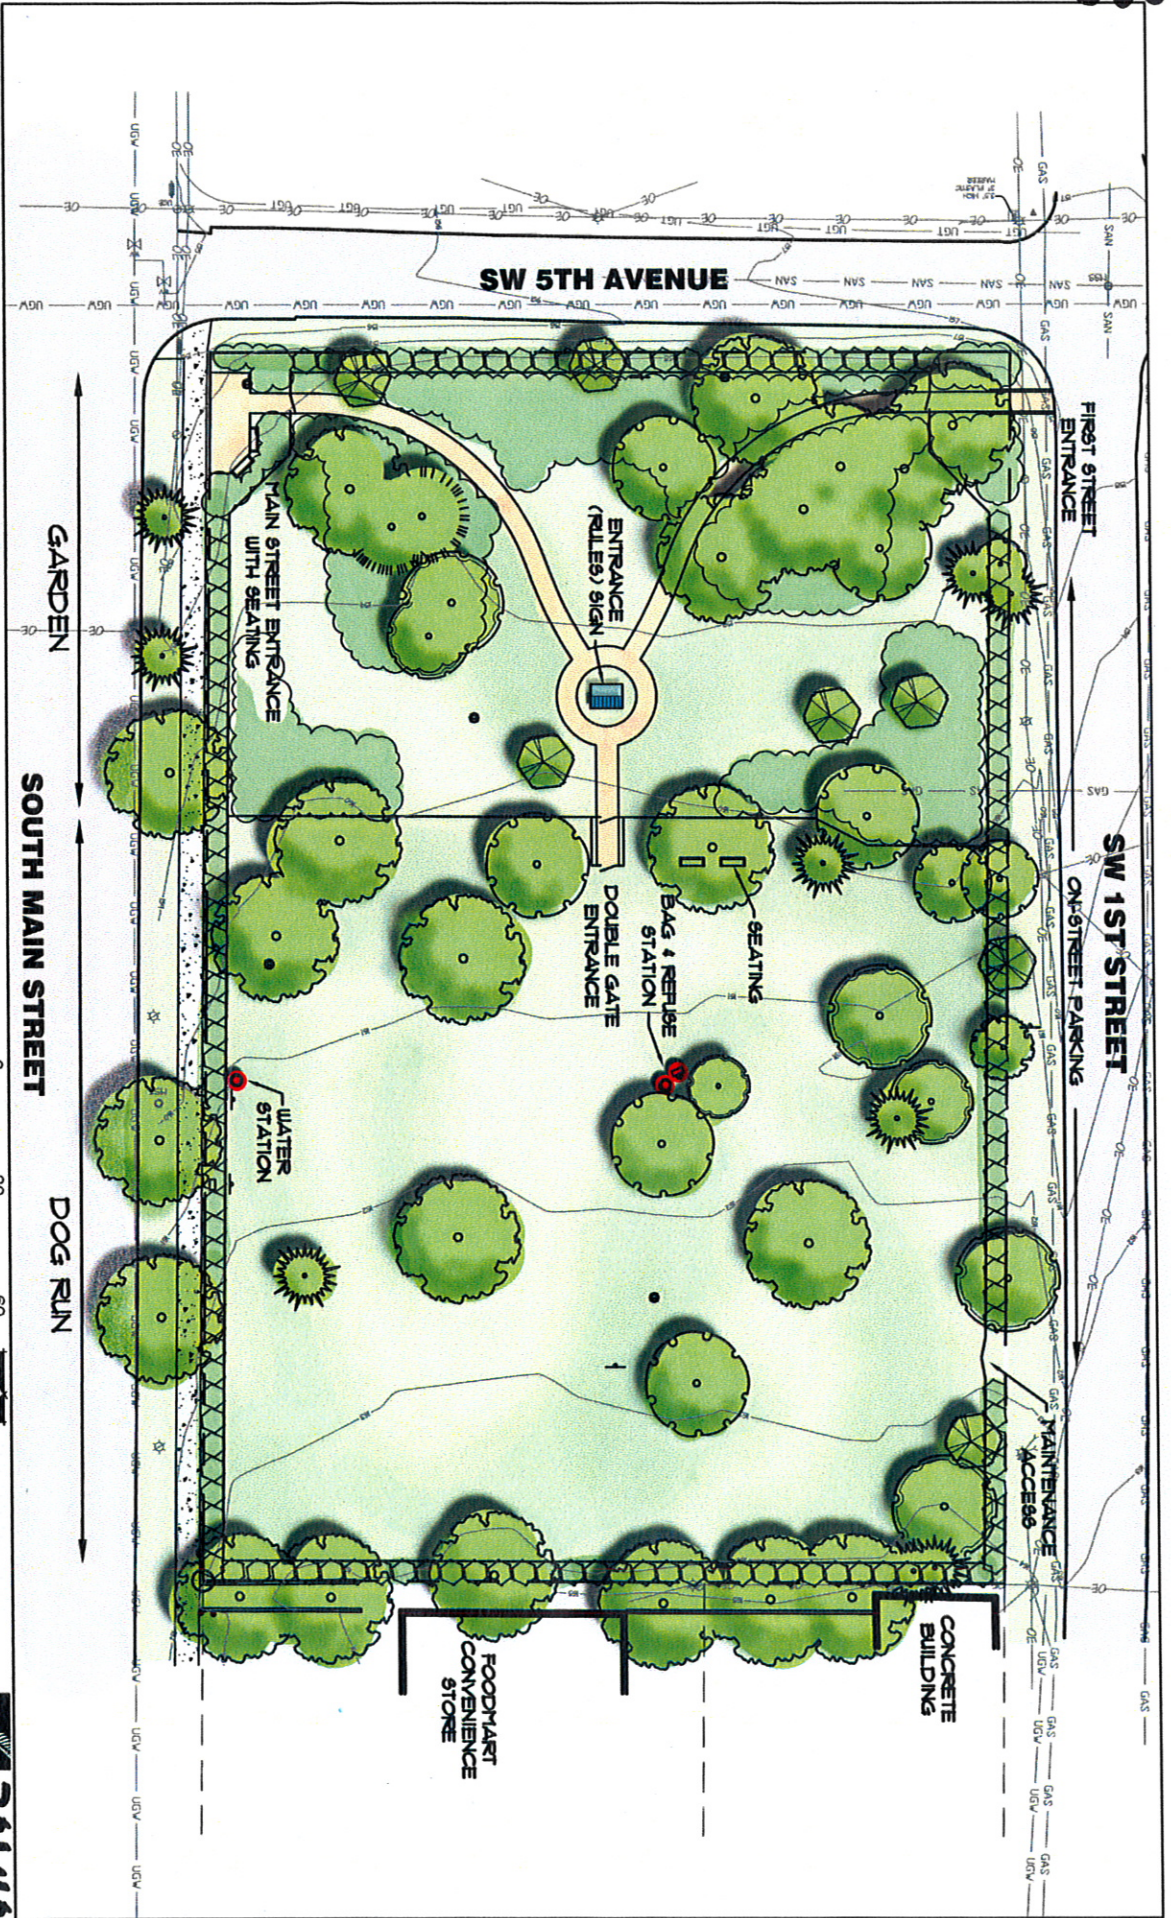

HAISLEY LYNCH PARK

SCALE
1" = 30'-0"

9 / 09 / 08