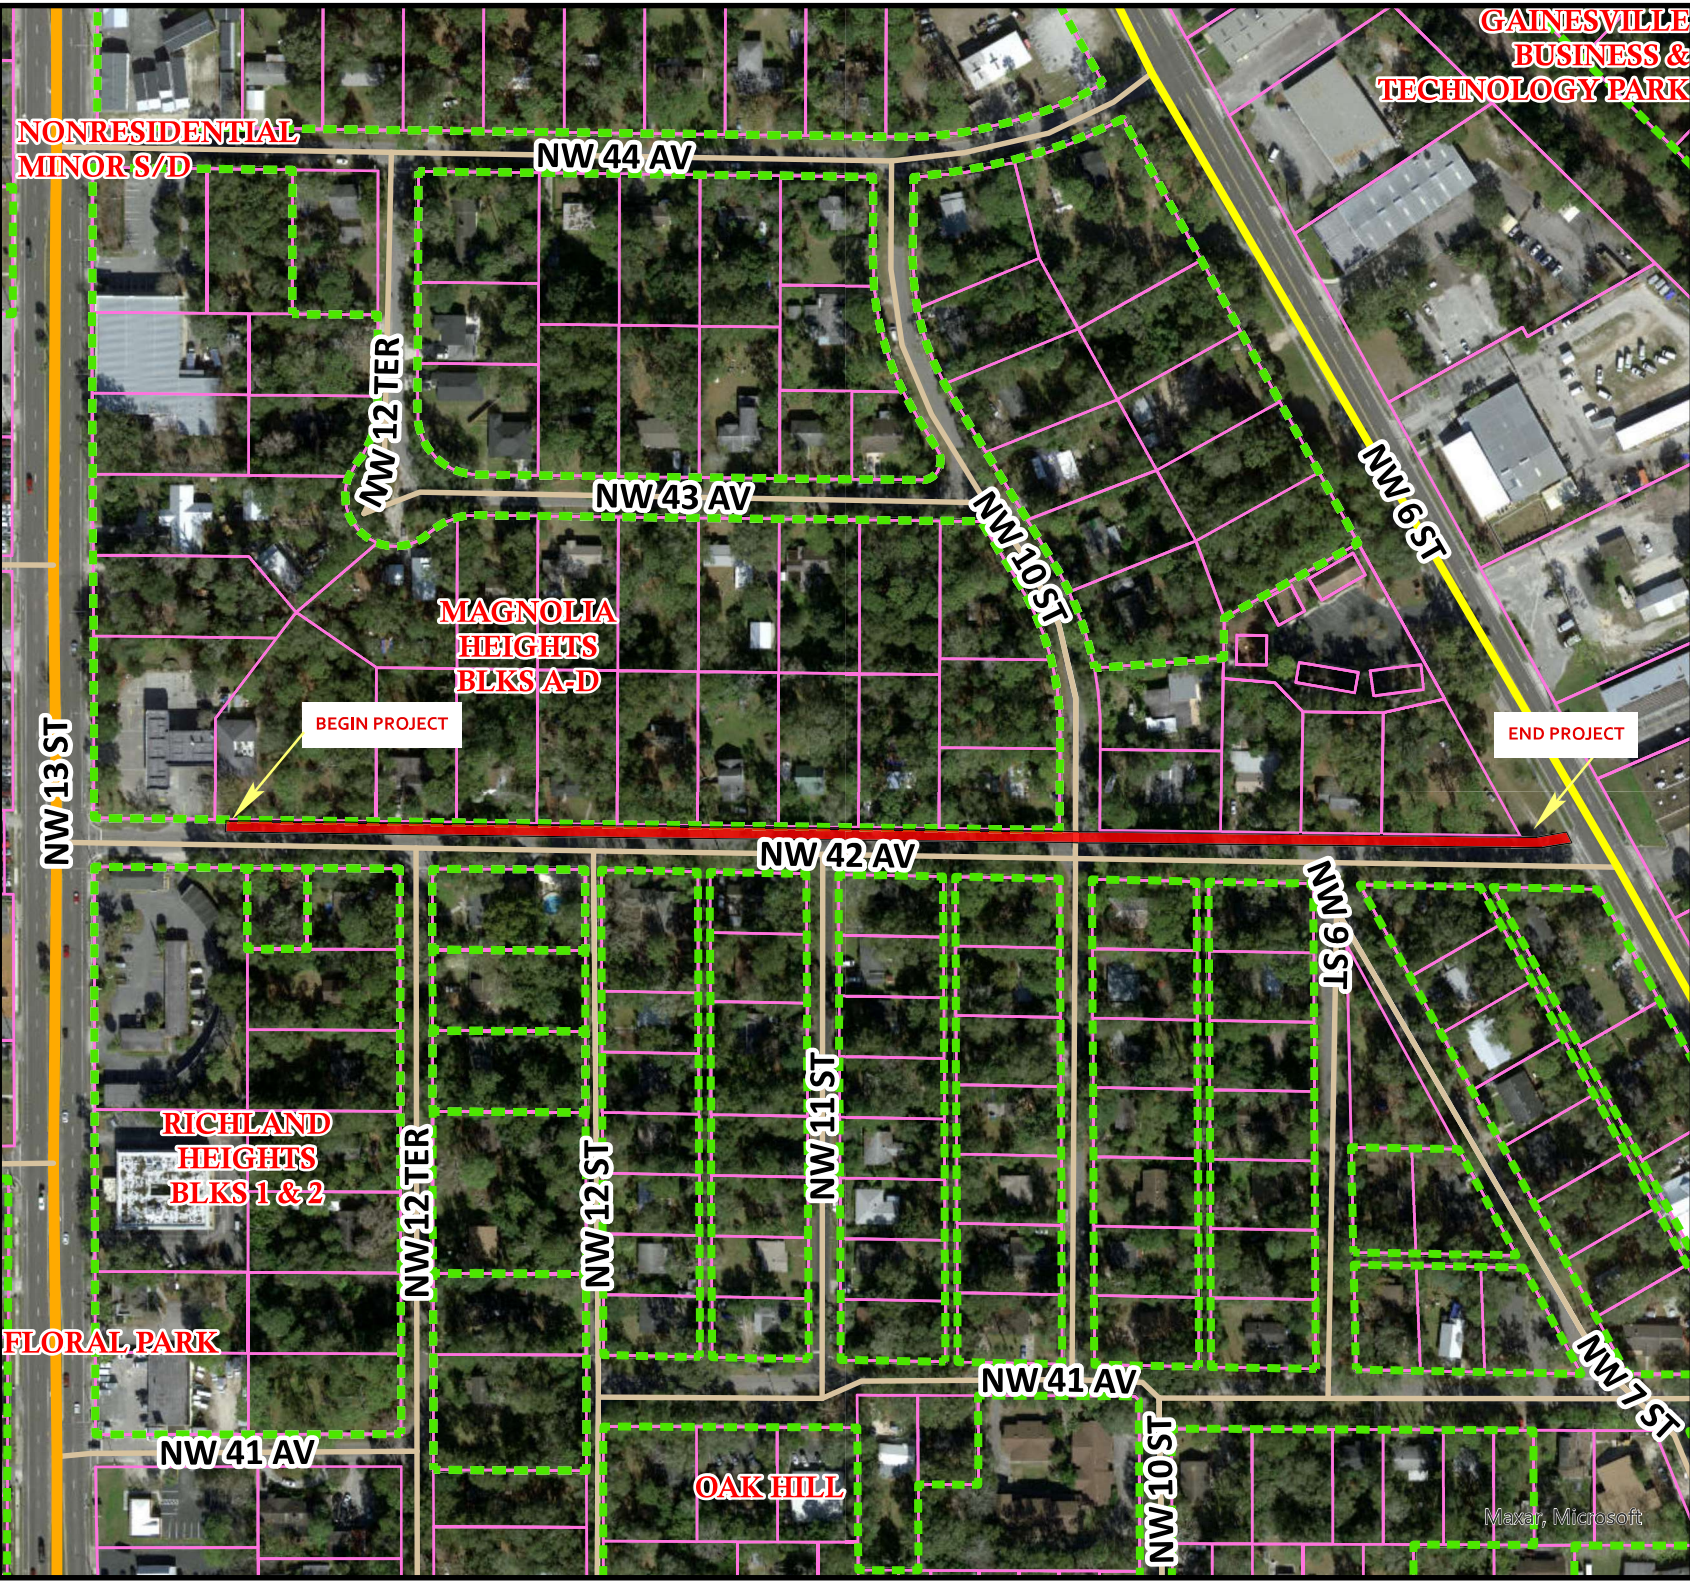

**GAINESVILLE
BUSINESS &
TECHNOLOGY PARK**

NW 42nd AVE Side Walk Location Map

**NONRESIDENTIAL
MINORS/D**