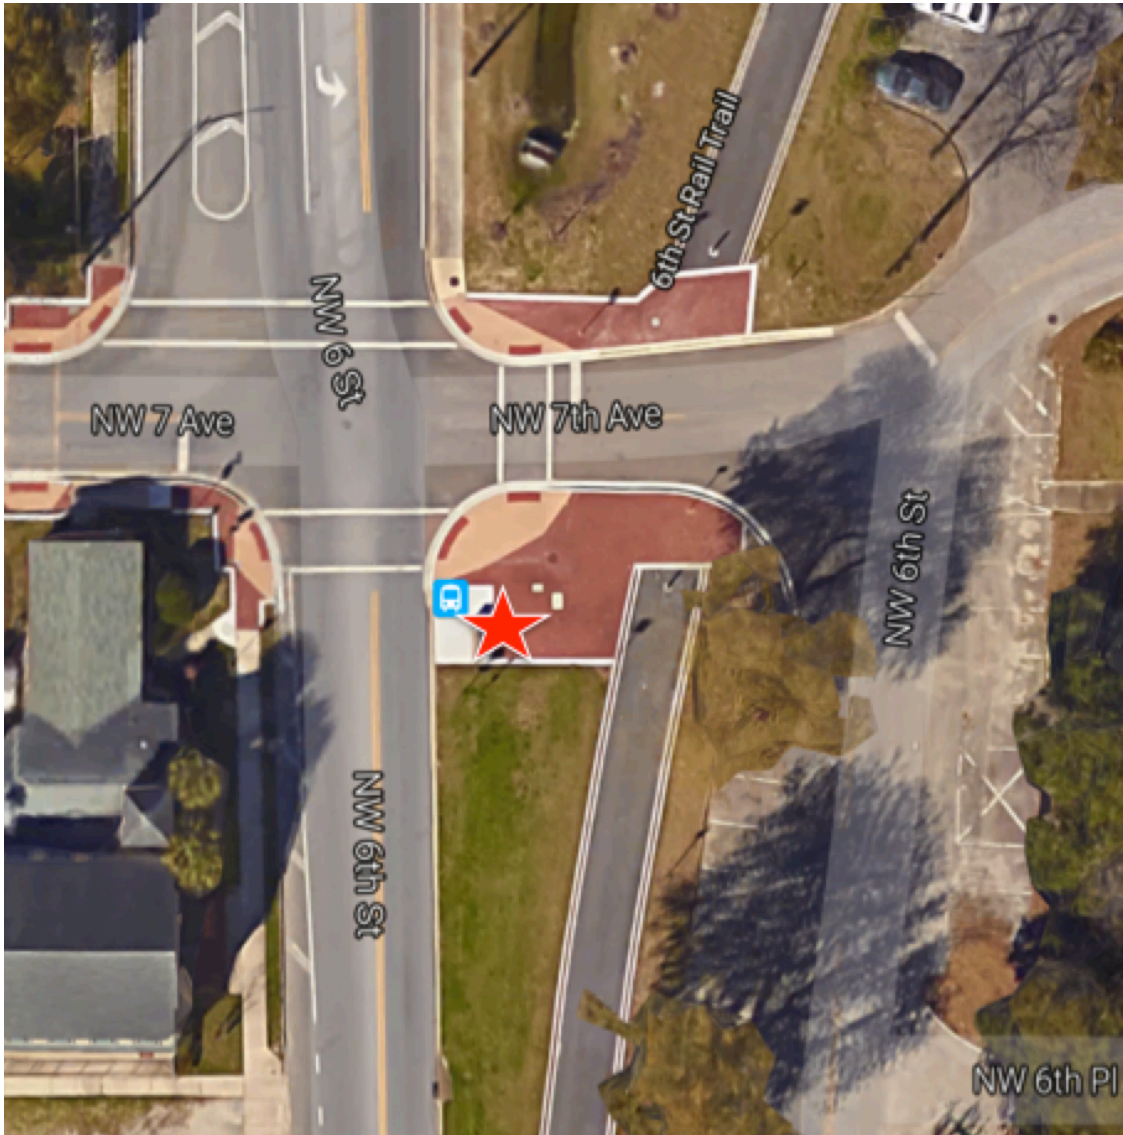

**EXHIBIT "B"**

Specific Locations for Installation of Solar Charging Stations

**Rosa Parks Transfer Station**

# Butler Plaza

RTS Butler Plaza

# 6<sup>th</sup> Street Rail Trail RTS Stop

Helyx Pocket Park

Cone Park

**Albert Ray Massey Westside Park**

**Possum Creek Park**