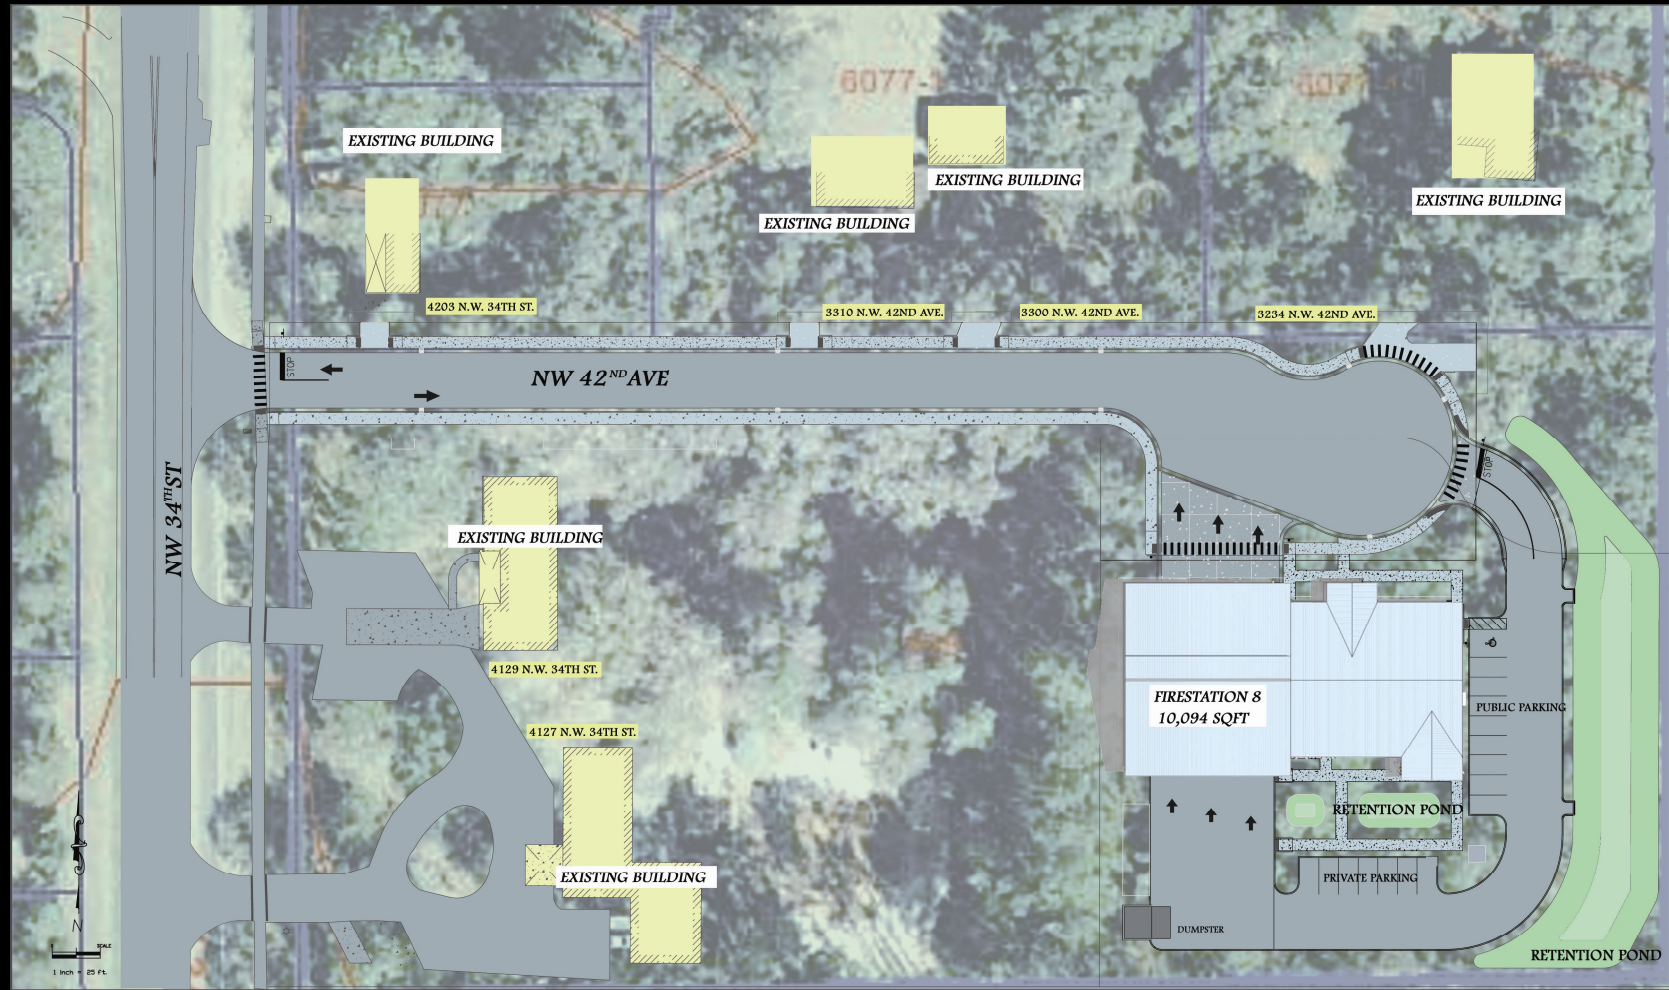

Fire Station No. 8 – Project Update

Architectural Site Plan

BENTLEY ARCHITECTS + ENGINEERS, INC.

CITY OF GAINESVILLE
every path starts with passion
FLORIDA

THE CITY OF GAINESVILLE
FIRE STATION #8

ARCHITECTURAL SITE PLAN

City of Gainesville Fire Department Station No. 8

BENTLEY