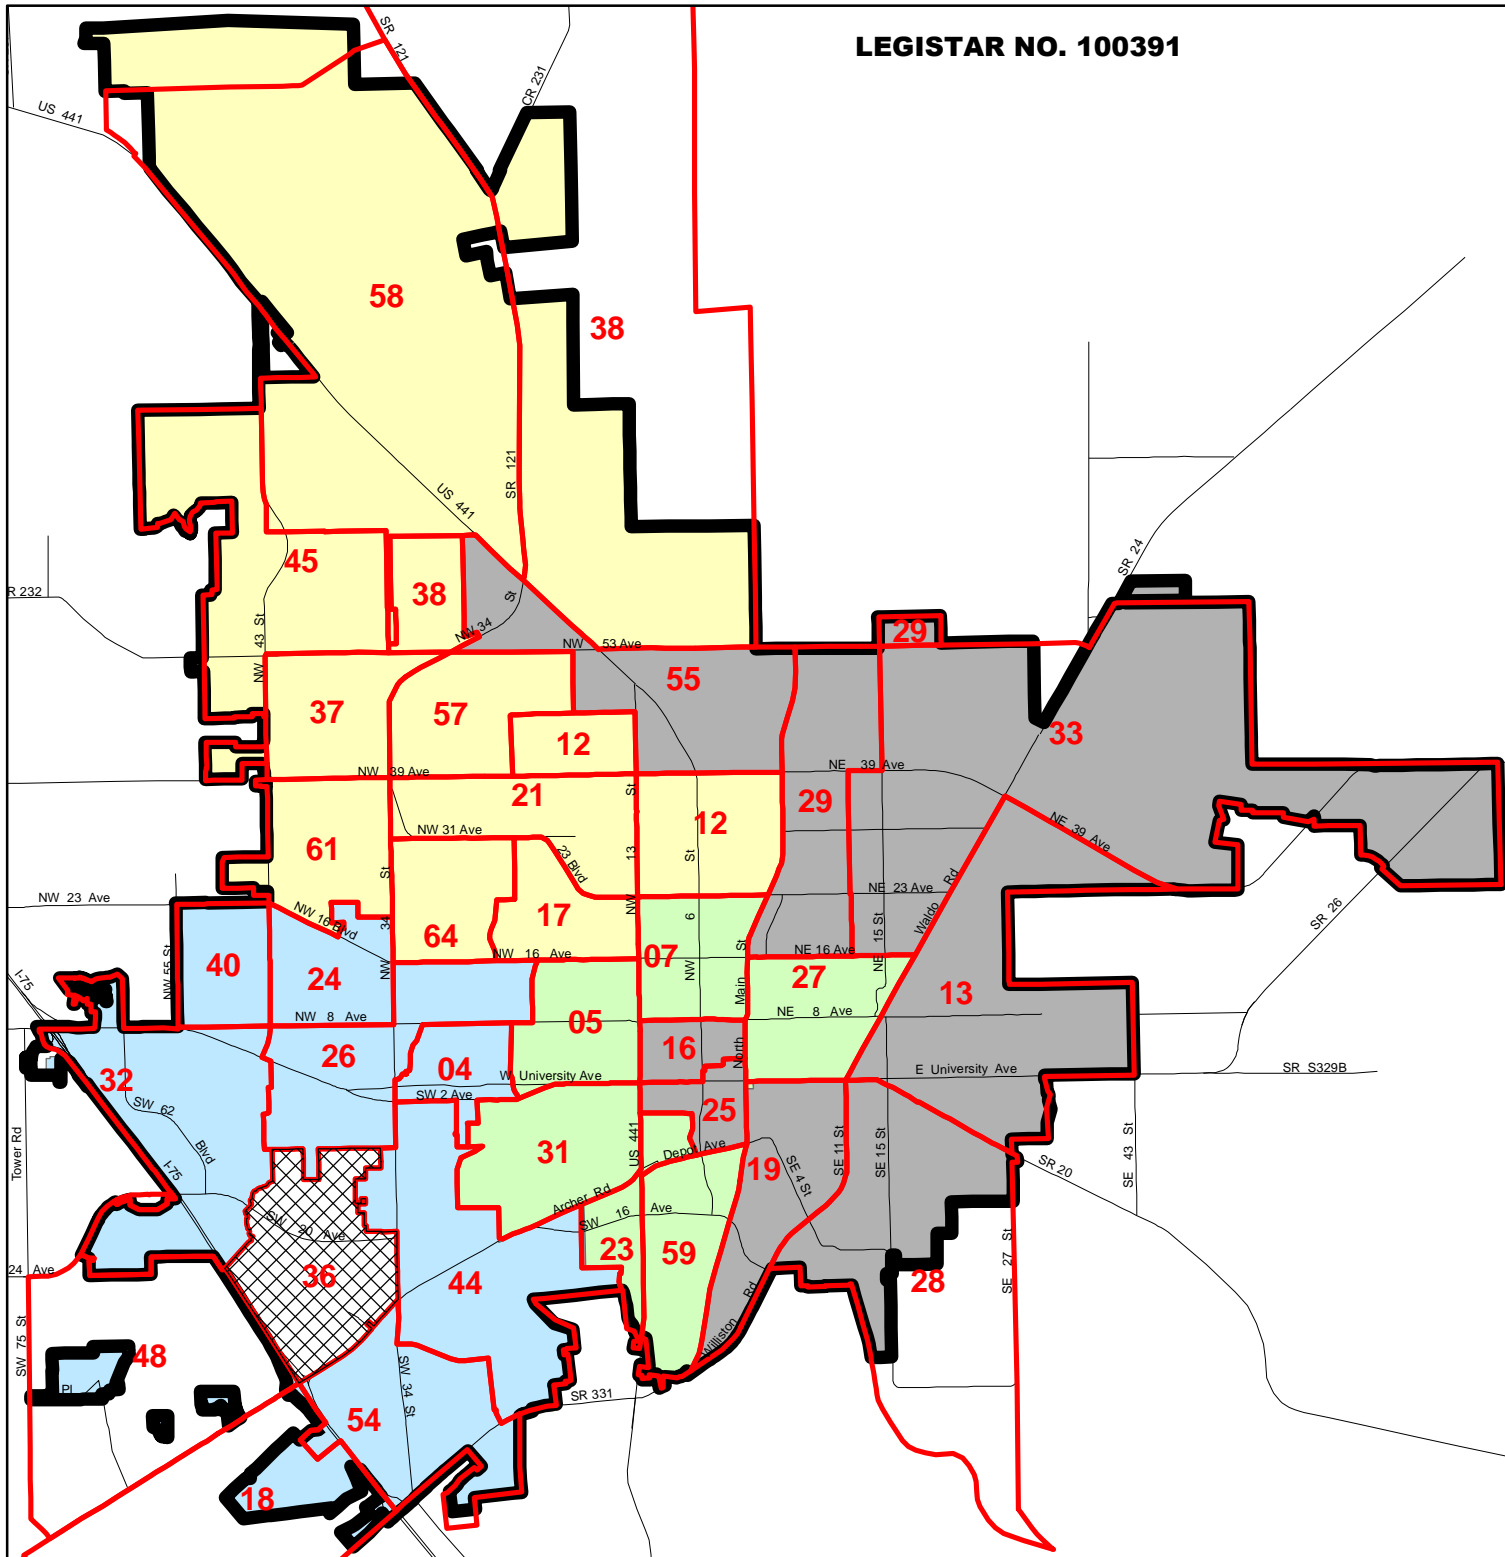

# Voting Precincts and Single-Member Commissioner Districts

City of Gainesville, Florida

-  Precinct 36
-  Voting Precincts
-  City Limits
- Commissioner Districts**
-  1
-  2
-  3
-  4

This map is for informational purposes only. Do not rely on this map for accuracy of dimensions, size, or location. The City of Gainesville does not assume responsibility to update this information or for any error or omission on this map. For specific information, you are directed to contact the City of Gainesville, Florida. Map created 9/16/10 by the Planning Department, GIS Section. File: Jesse2010/Karen\_Precincts\_09-16.