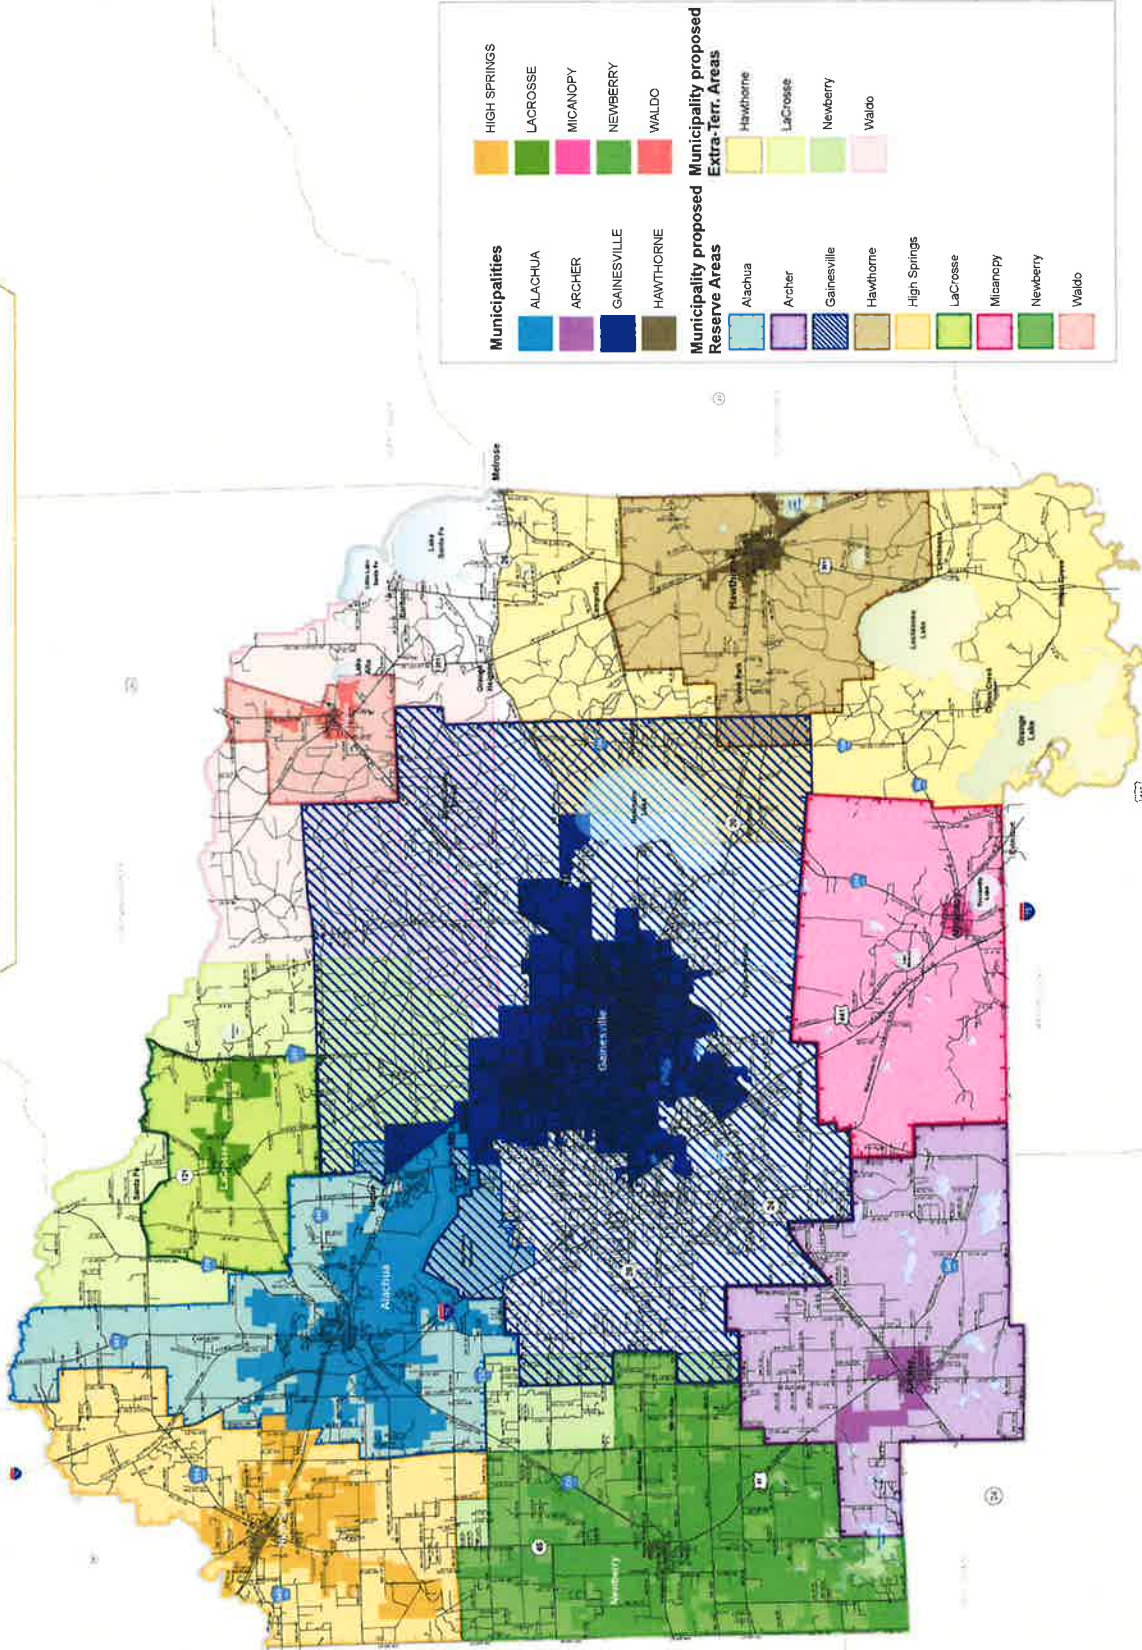

RESERVE AND EXTRA-TERRITORIAL AREAS PROPOSED BY MUNICIPALITIES

FOR PUBLIC HEARING ON JUNE 28, 2005

Prepared by:
 Alachua County Government
 Department of Growth Management
 10 SW 2nd Avenue
 Gainesville, FL 32601
 (352) 374-5249
<http://growthmanagement.alachua.fl.us/>

N

Scale: 1" = 1 Mile
 Date: 05/20/05
 Prepared by: [Name]
 Checked by: [Name]

RESERVE AND EXTRA-TERRITORIAL AREAS BEING CONSIDERED BY COUNTY COMMISSION

FOR PUBLIC HEARING ON JUNE 28, 2005

Municipalities	Reserve Areas being considered by County	Extra-Terr. Areas being considered by County
ALACHUA	Alachua	Alachua
ARCHER	Archer	Archer
GAINESVILLE	Gainesville	Gainesville
HAWTHORNE	Hawthorne	Hawthorne
	High Springs	High Springs
	Lacrosse	Lacrosse
	Micanopy	Micanopy
	Newberry	Newberry
	Waldo	Waldo

Prepared by:
 Alachua County Government
 Department of Growth Management
 10 SW 2nd Avenue
 Gainesville, FL 32601
<http://growthmanagement.alachua.fl.gov/>

Map Date: 06/14/05
 Map Title: Reserve and Extra-Territorial Areas
 Map Scale: 1" = 1 Mile
 Map Author: [Name]