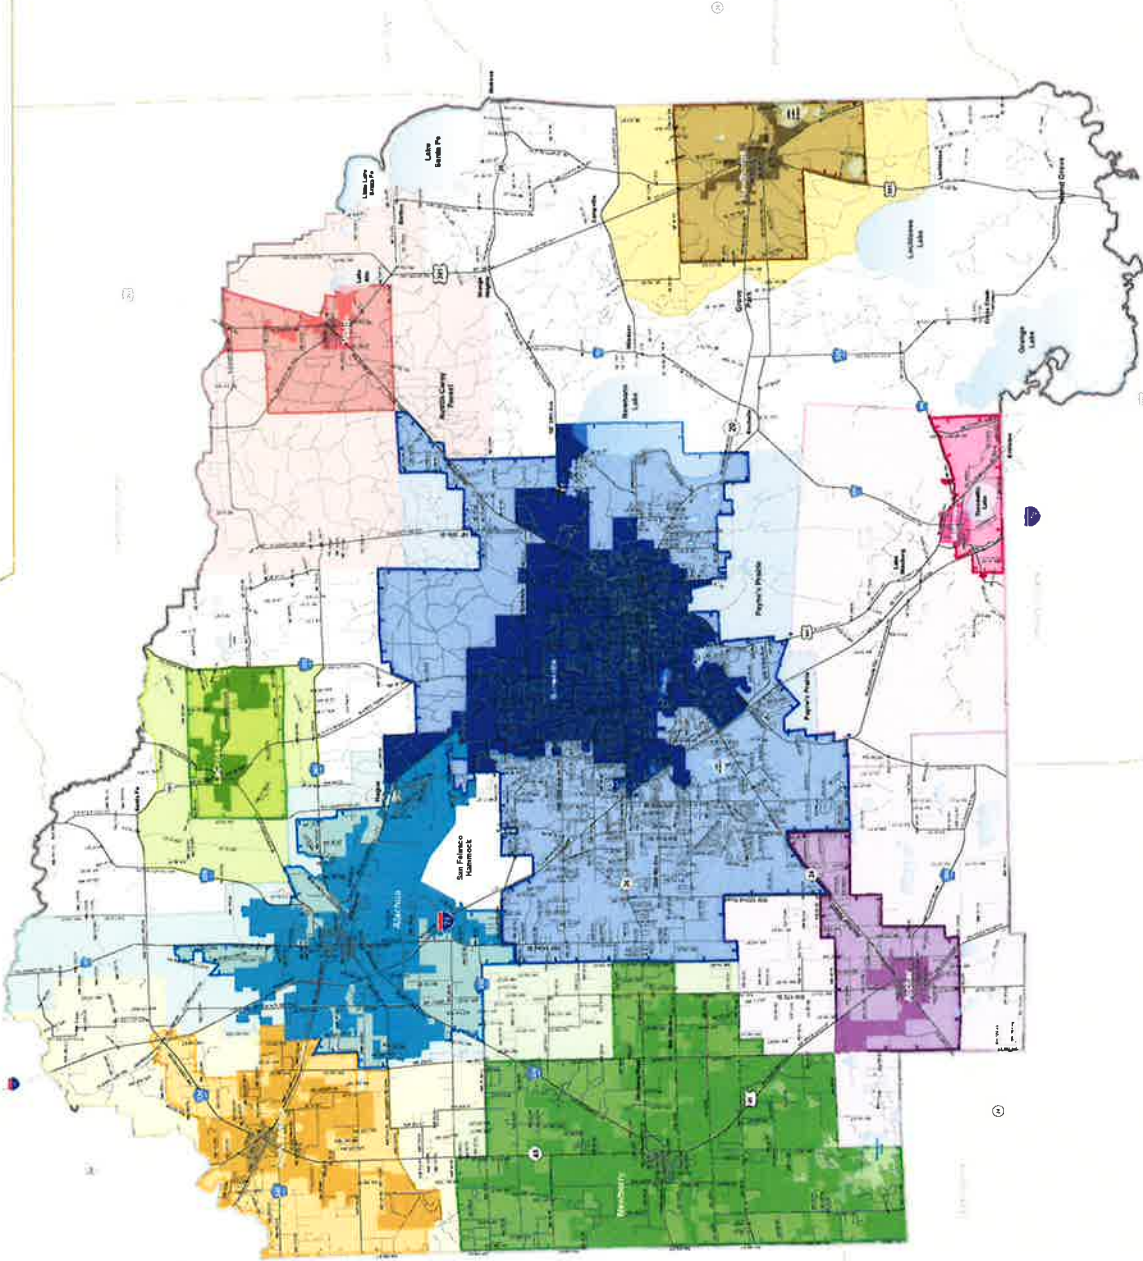

RESERVE AND EXTRA-TERRITORIAL AREAS BEING CONSIDERED BY COUNTY COMMISSION

FOR PUBLIC HEARING ON JUNE 28, 2005

Municipalities	Reserve Areas being considered by County	Extra-Terr. Areas being considered by County
ALACHUA	Alachua	Alachua
ARCHER	Archer	Archer
GAINESVILLE	Gainesville	Gainesville
HAWTHORNE	Hawthorne	Hawthorne
	High Springs	High Springs
	Lacrosse	Lacrosse
	Micanopy	Micanopy
	Newberry	Newberry
	Waldo	Waldo

Prepared by:
Alachua County Government
Department of Growth Management
10 SW 2nd Avenue
Gainesville, FL 32601
<http://growthmanagement.alachua.fl.gov/>