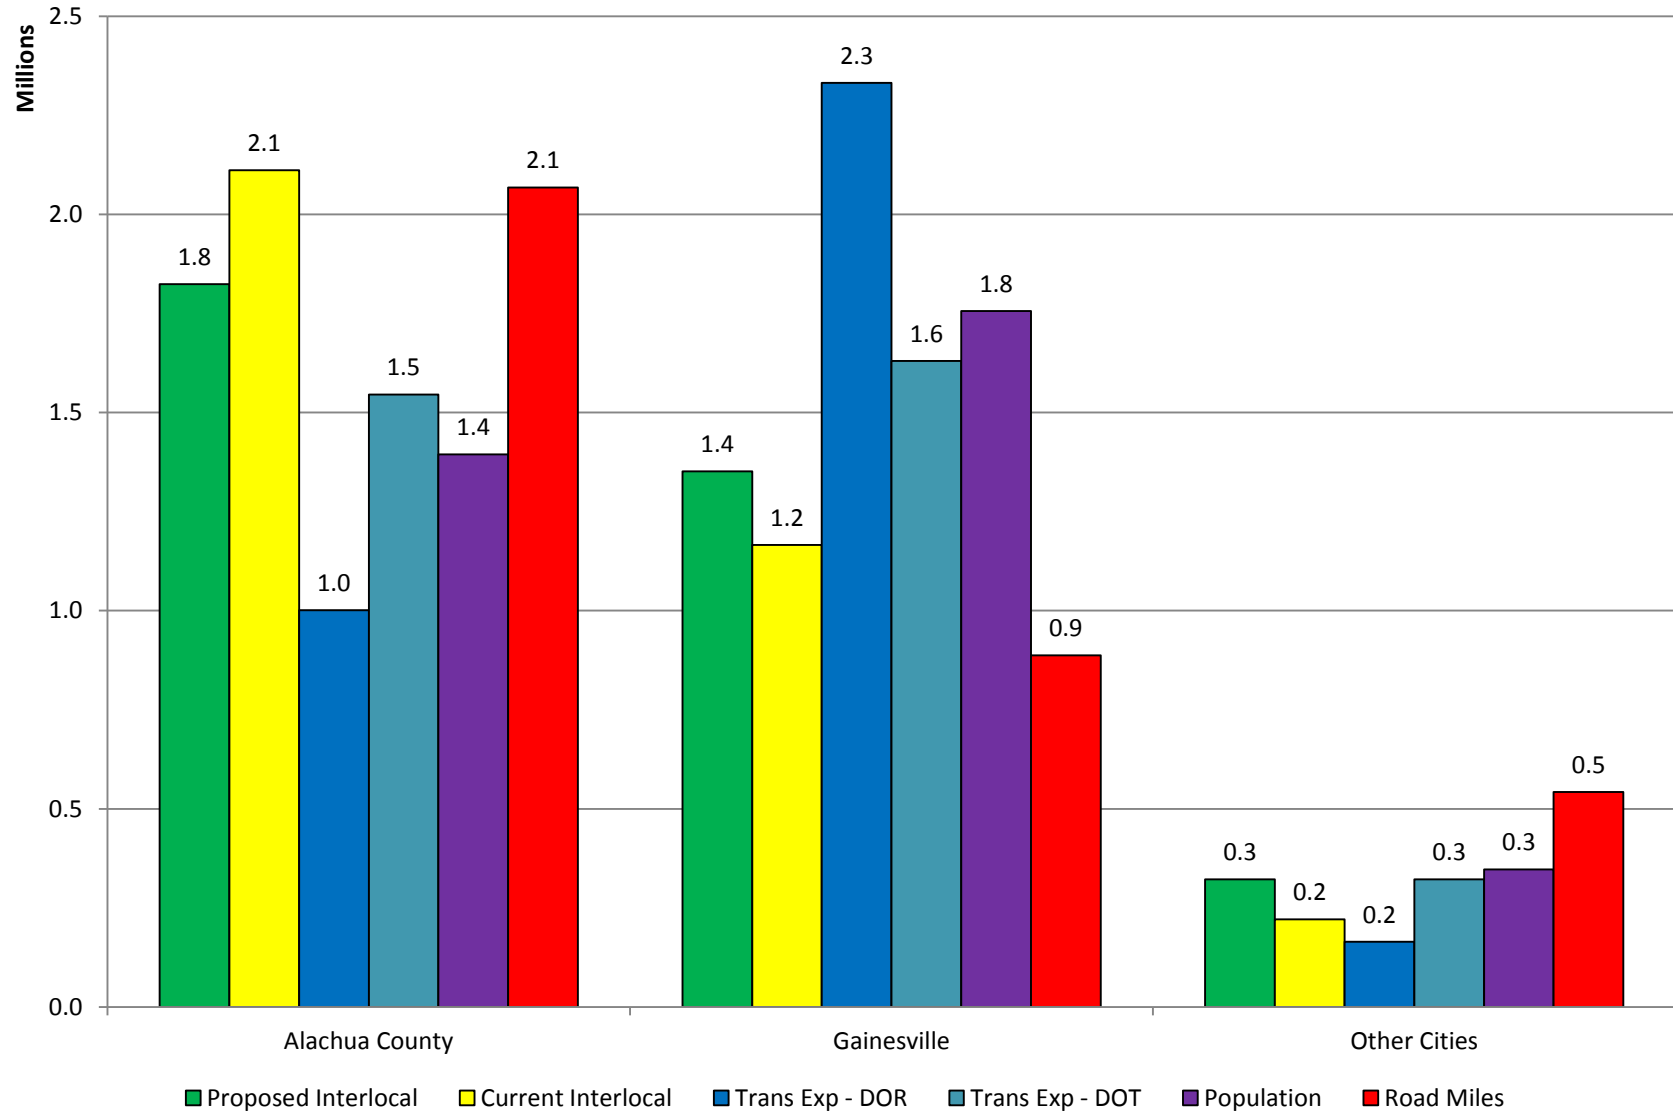

### Total Gas Tax Distribution Options

## 4-6 Cents Gas Tax Distribution Options