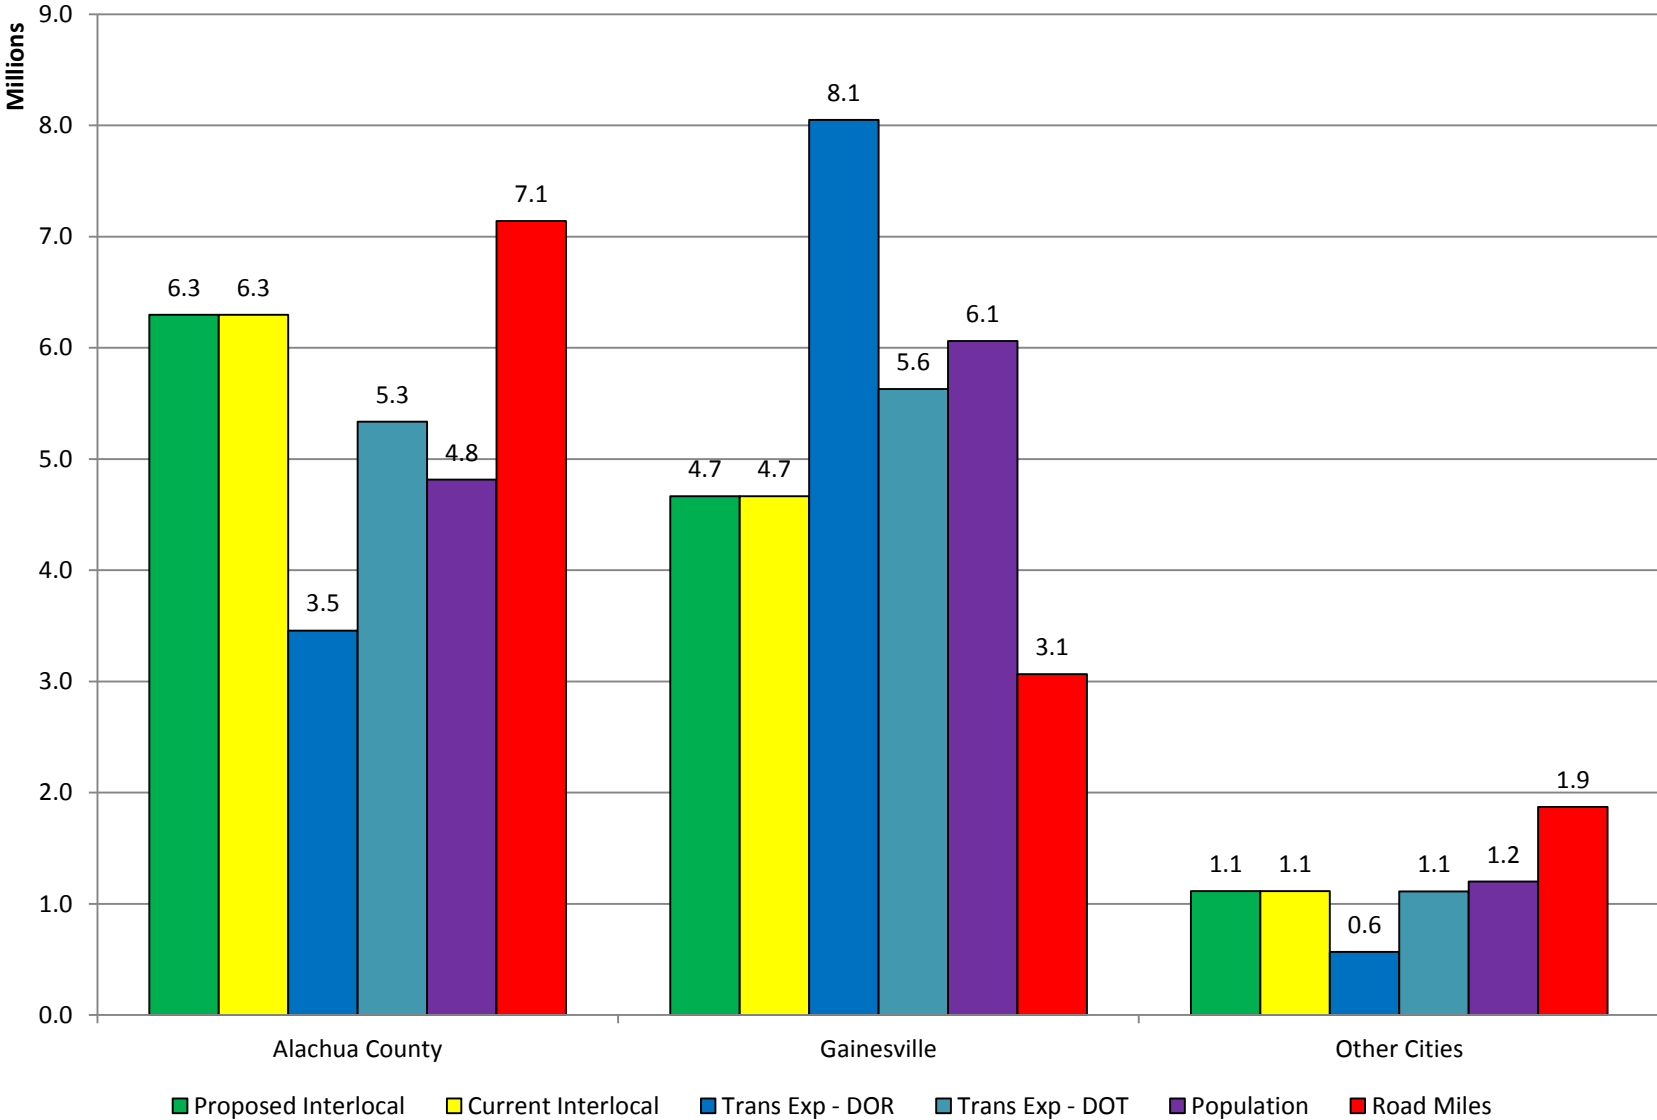

### Total Gas Tax Distribution Options

# 1-3 Cents Gas Tax Distribution Options

## 4-6 Cents Gas Tax Distribution Options

## Add'l 5 Cents Gas Tax Distribution Options