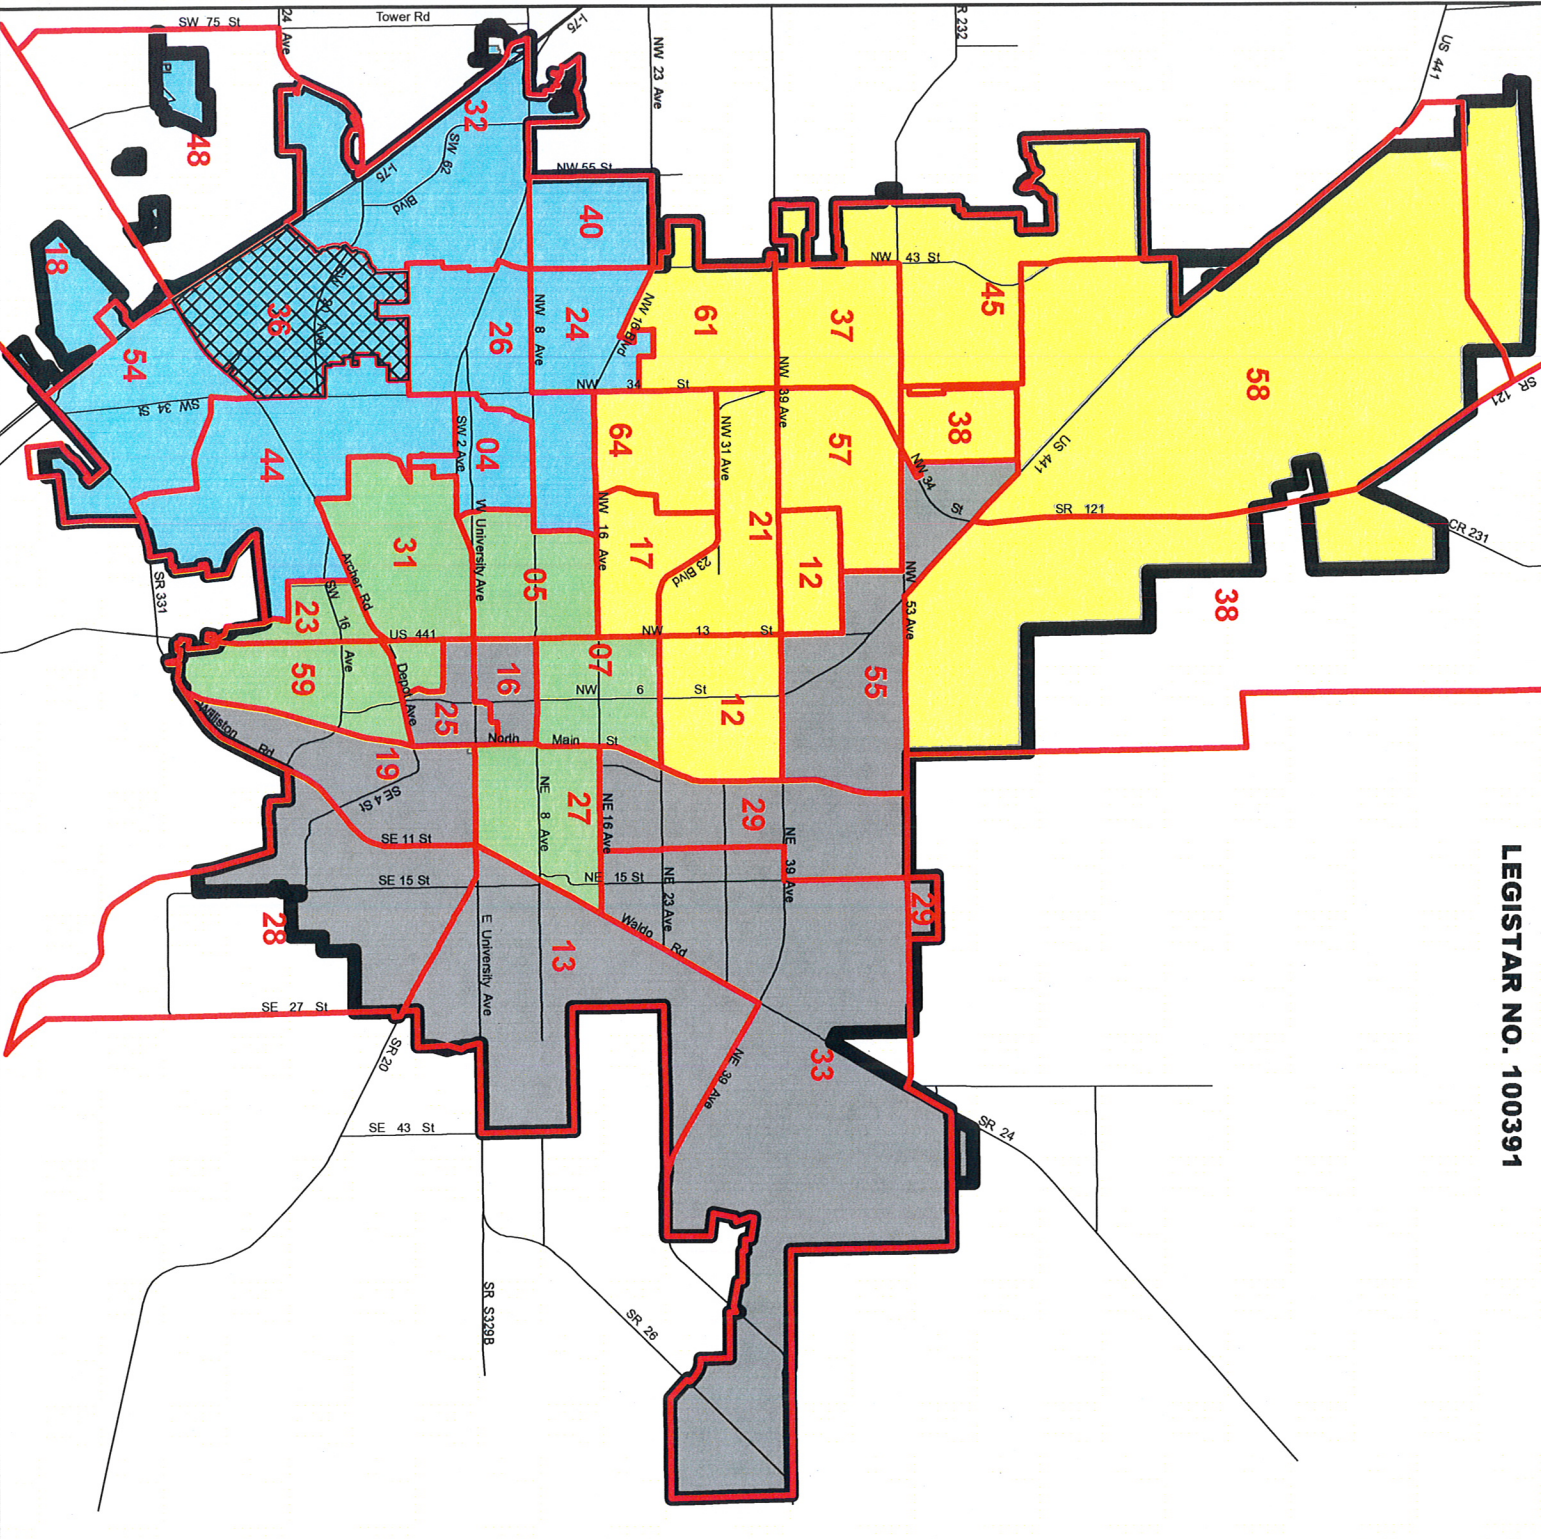

Voting Precincts and Single-Member Commissioner Districts

City of Gainesville, Florida

-  Precinct 36
 -  Voting Precincts
 -  City Limits
- ### Commissioner Districts
-  1
 -  2
 -  3
 -  4

This map is for informational purposes only. Do not rely on this map for accuracy of dimensions, size, or location. The City of Gainesville does not assume responsibility to update this information or for any error or omission on this map. For specific information, you are directed to contact the City of Gainesville, Florida. Map created 9/16/10 by the Planning Department, GIS Section. File: jesse2010/karen_Precincts_09-16.