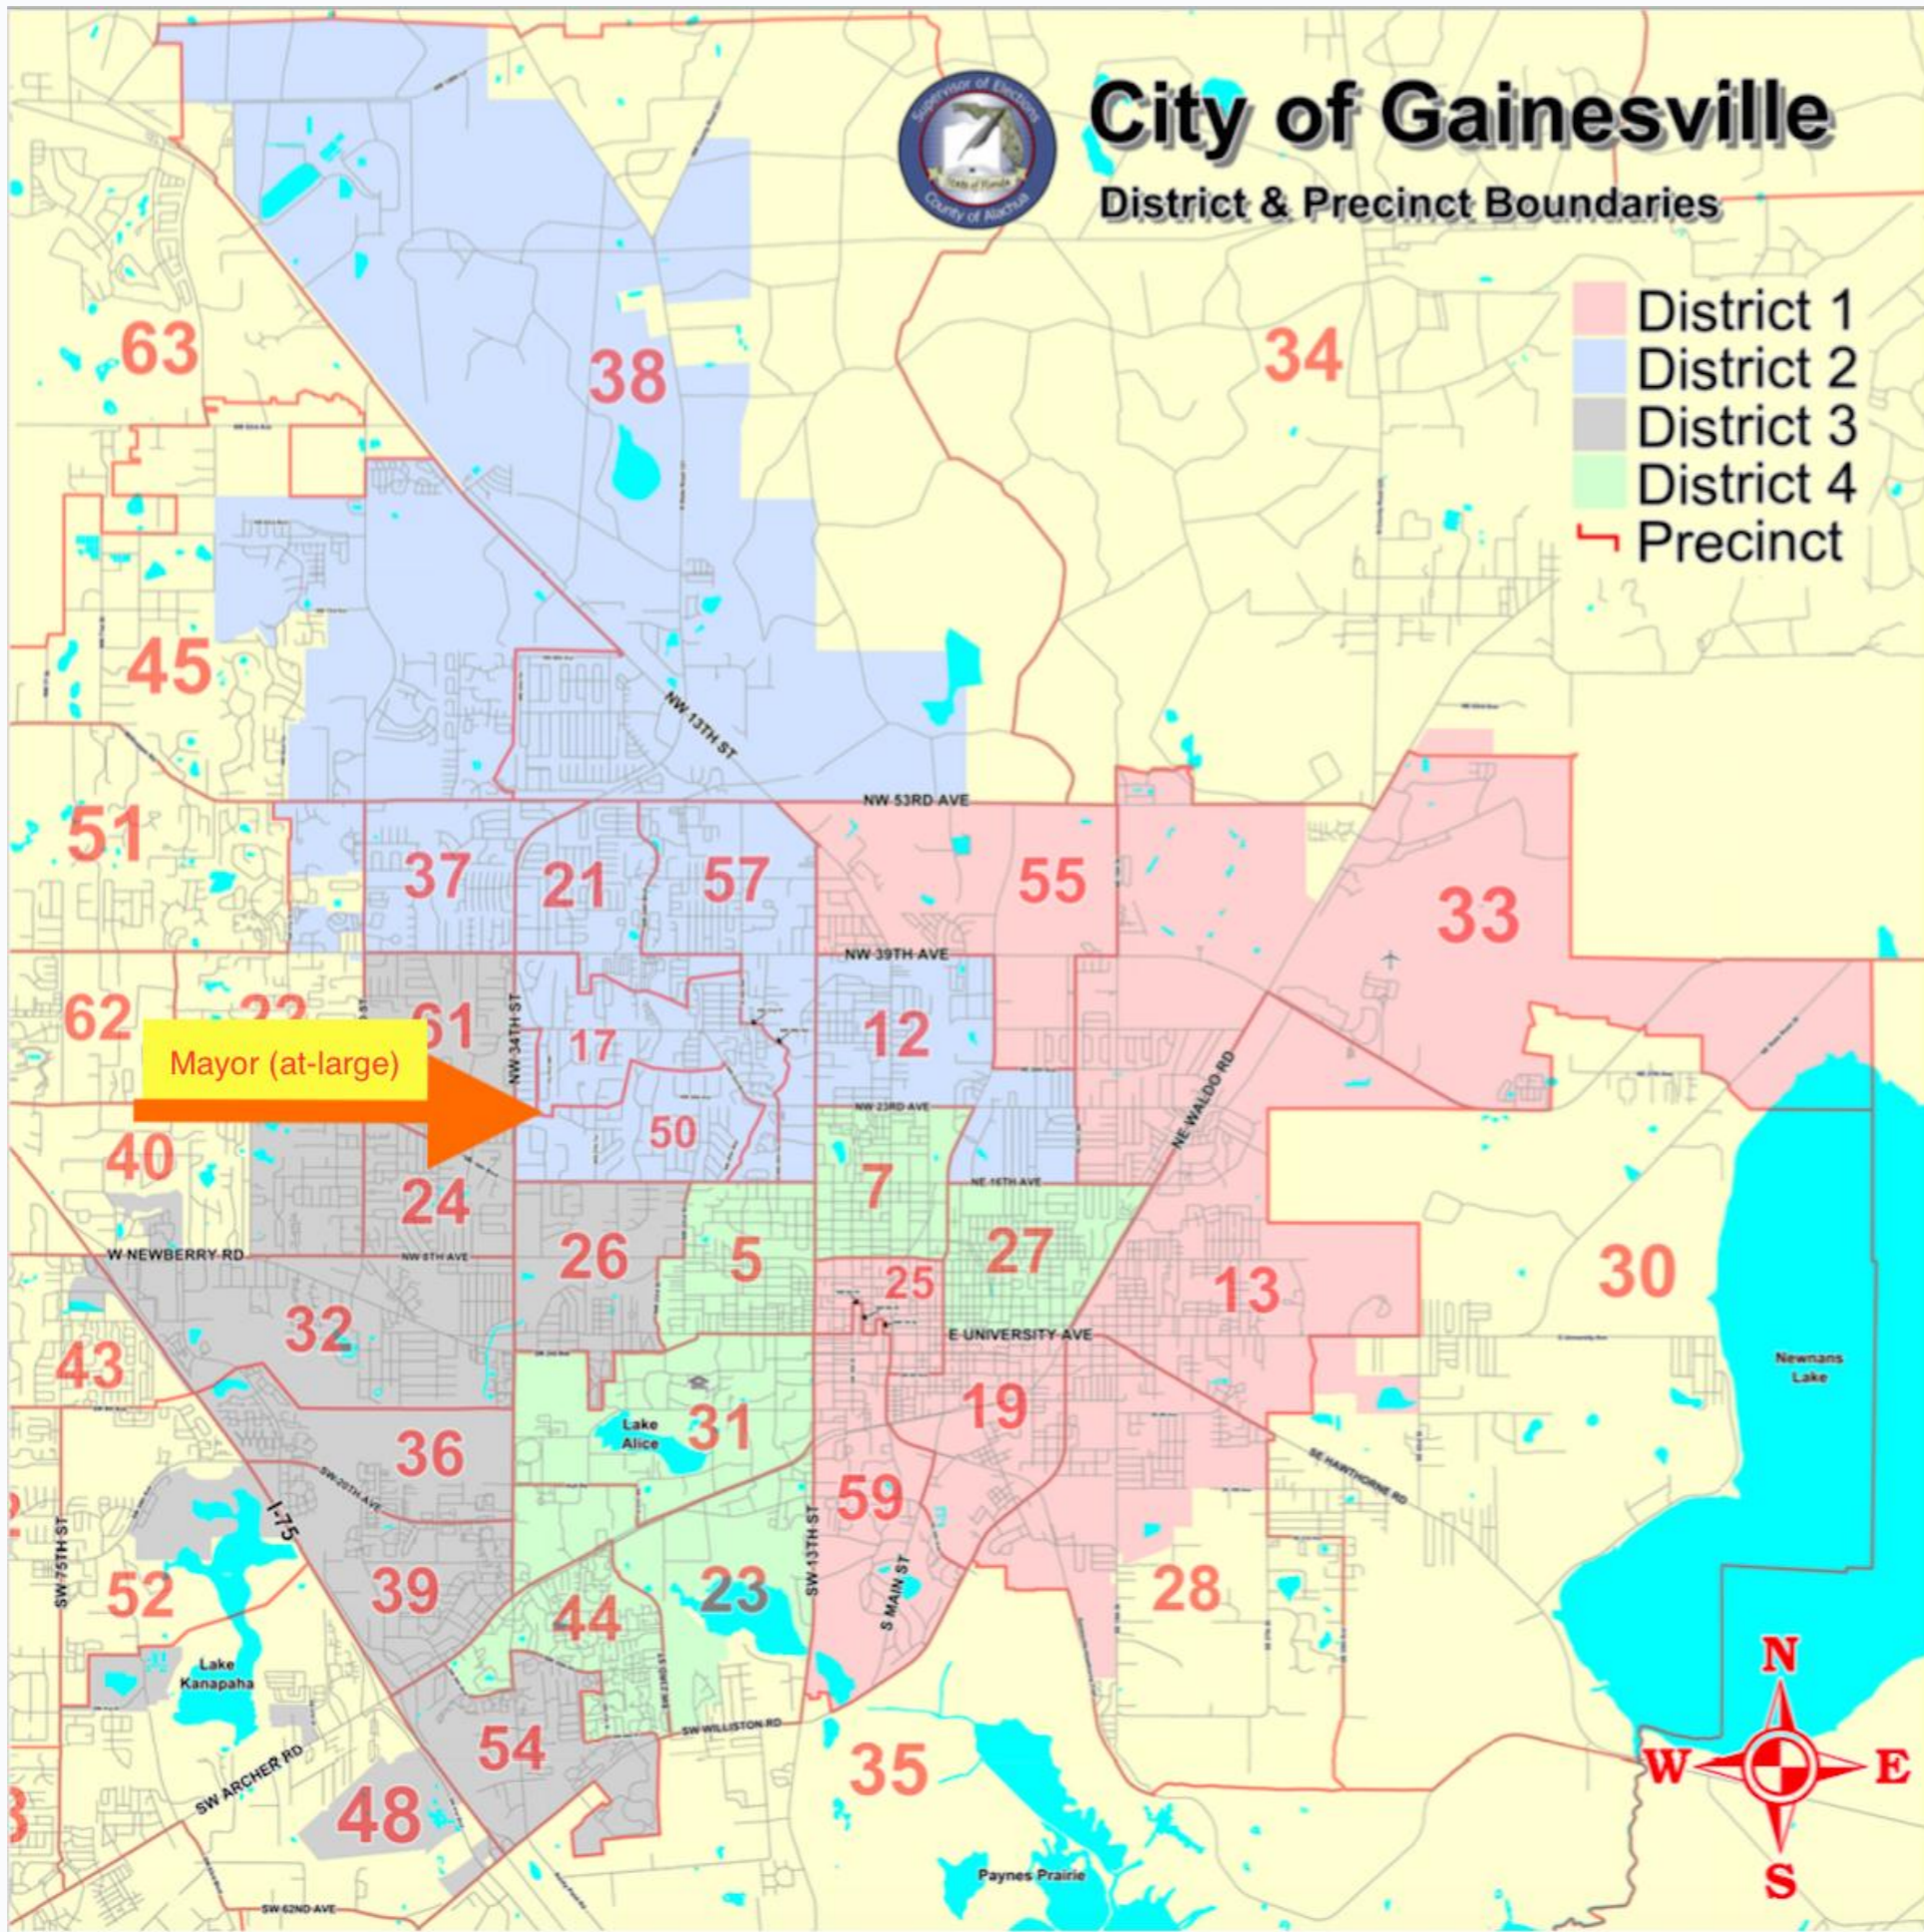

City of Gainesville

District & Precinct Boundaries

- District 1
- District 2
- District 3
- District 4
- Precinct