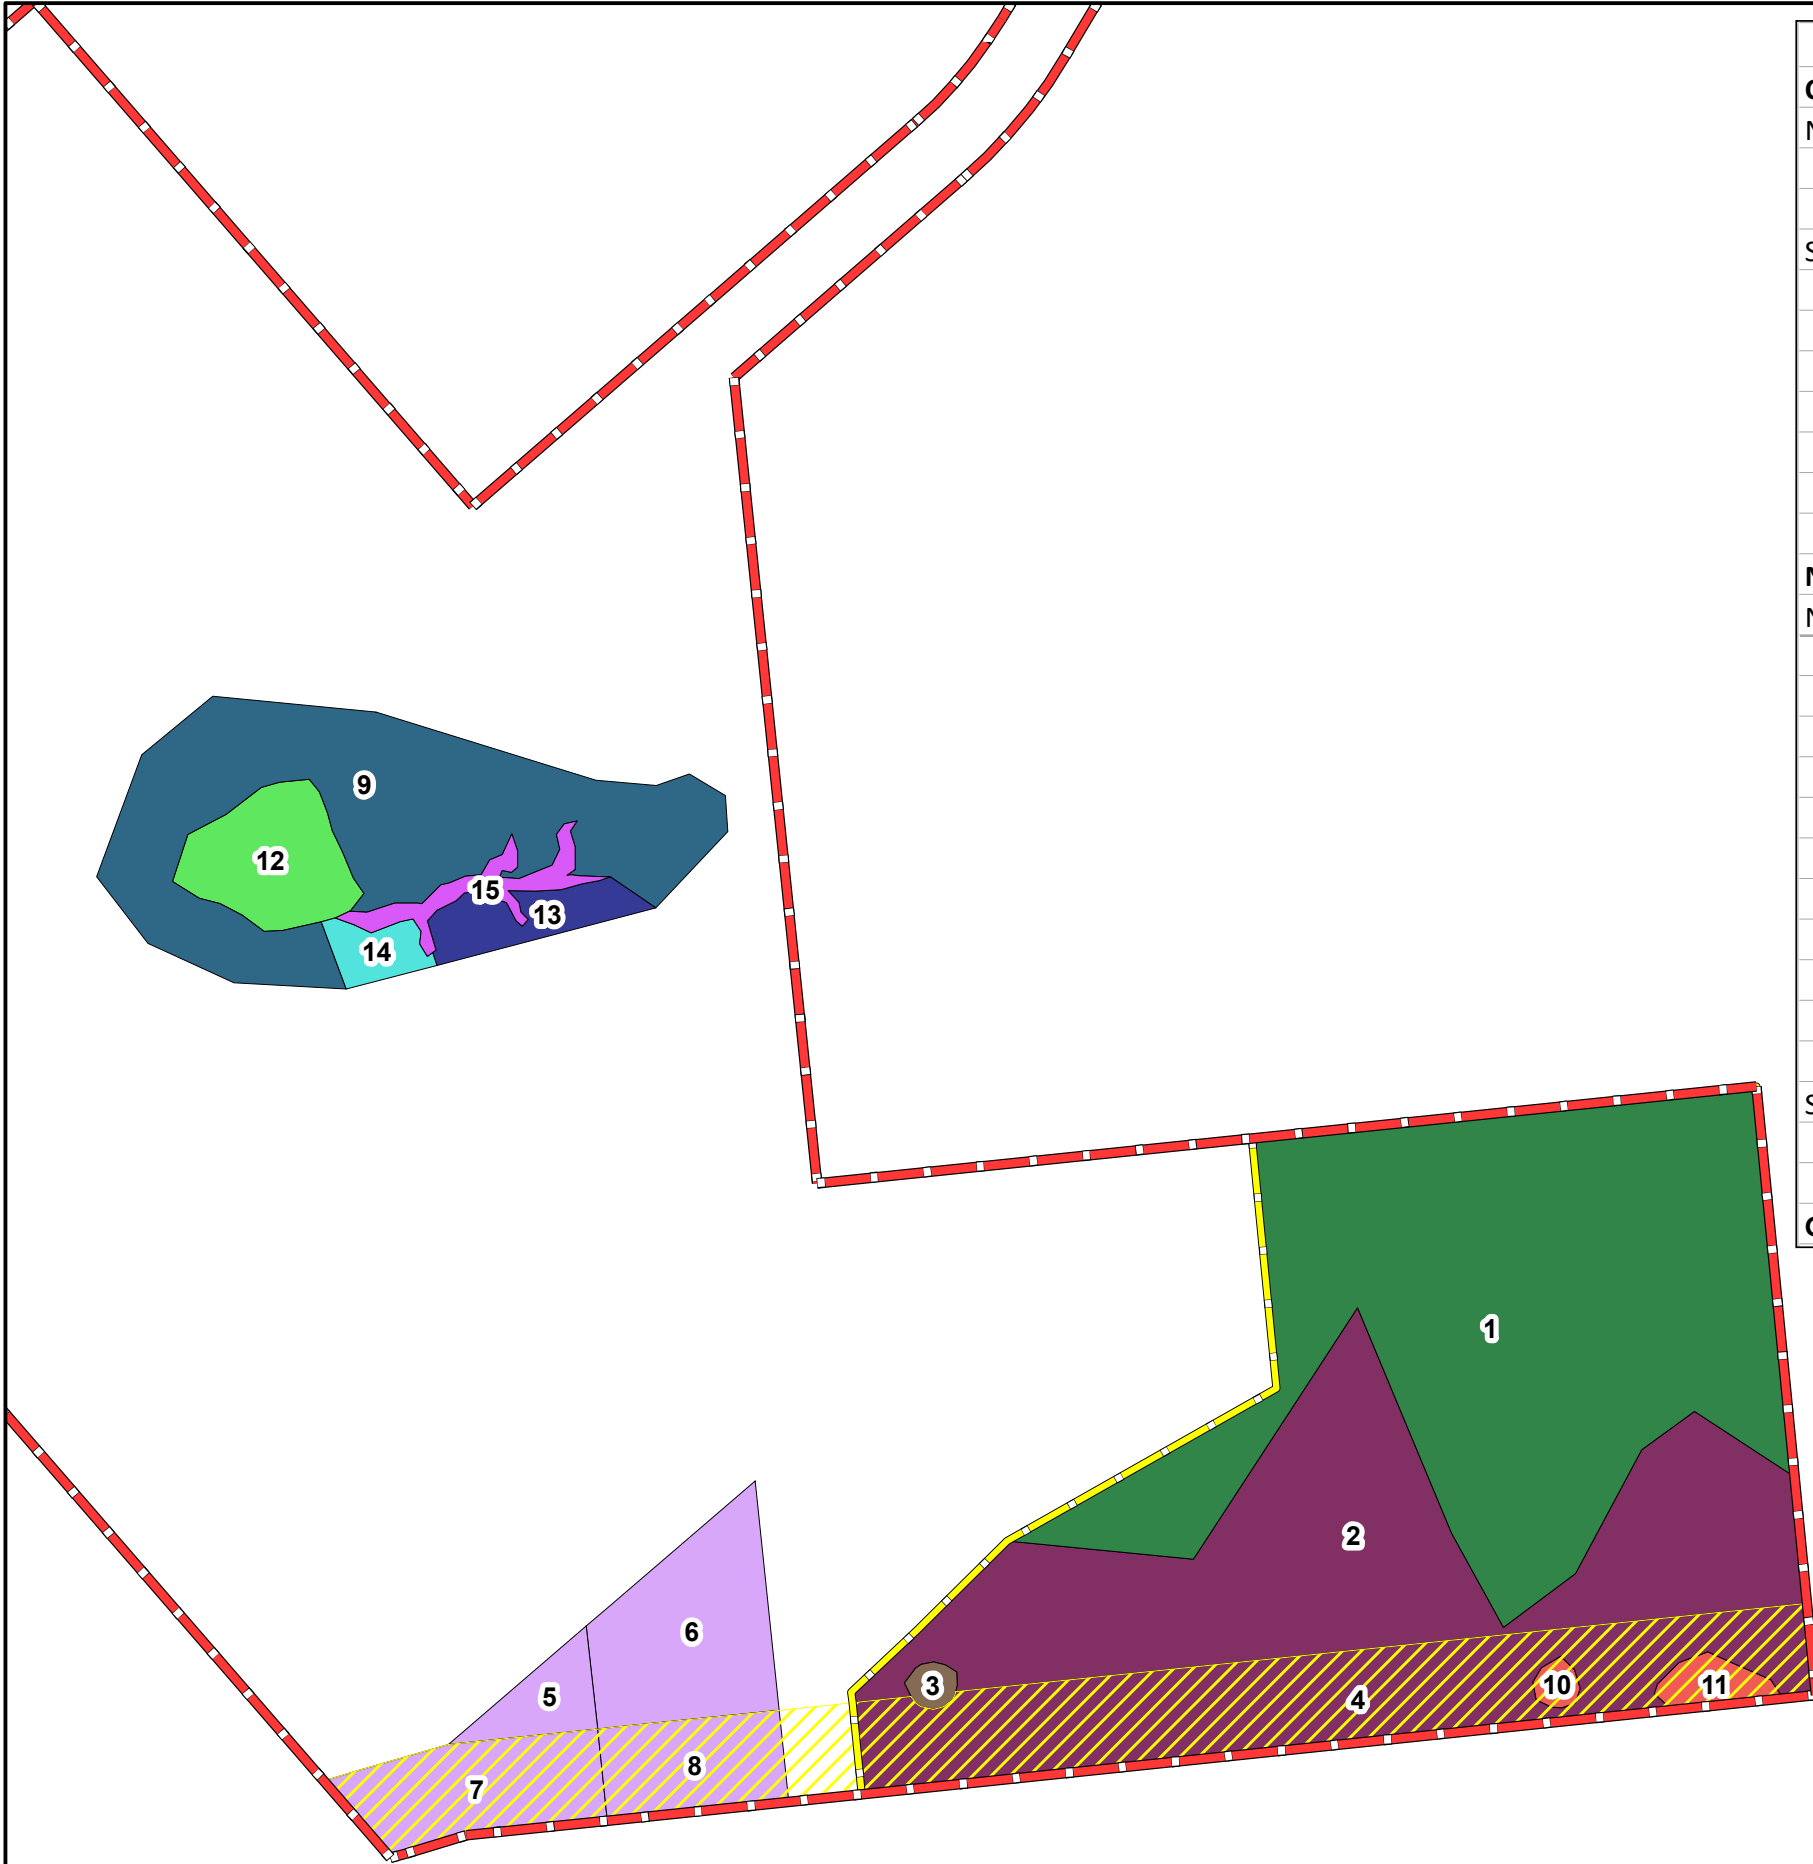

Prairie View Trust: 63.36-Acre Rezoning—Set-Aside

Set-Aside Area	Acres
CMA	11.44
Non-Significant Habitat	5.45
Upland	5.45
Polygon 1	5.45
Significant Ecological Habitat	5.99
Upland	5.82
Polygon 2	3.57
Polygon 3	0.05
Polygon 4	2.20
Wetland	0.17
Polygon 10	0.05
Polygon 11	0.12
Non-CMA	5.52
Non-Significant Habitat	5.38
Upland	4.70
Polygon 5	0.21
Polygon 6	0.83
Polygon 7	0.63
Polygon 8	0.45
Polygon 9	2.31
Polygon 13	0.26
Wetland	0.51
Polygon 12	0.51
Surface Water	0.18
Polygon 15	0.18
Significant Ecological Habitat	0.14
Upland	0.14
Polygon 14	0.14
Grand Total	16.96

Legend

Boundary (63.36 ac)

Type, Descrip

- Conservation Management Area
- 100-ft Scenic Road Buffer
- CMA, Depressional Wetland
- CMA, Landscape Depression
- CMA, Mesic Hammock
- CMA, Pine-Mixed Hardwood Successional
- Non-CMA, Disturbed Mesic Hardwoods
- Non-CMA, Mesic Hammock
- Non-CMA, Pine-Mixed Hardwood Successional
- Non-CMA, Pond
- Non-CMA, Surface Water Drainage
- Non-CMA, Sweetgum-Winged Elm-Successional

0 165 330 660
Feet

Prepared by: J Carter
4/1/2020 10:43:28 AM
F:\Data\Henderson-VA\MAPS\PVT Set Aside_JC.mxd