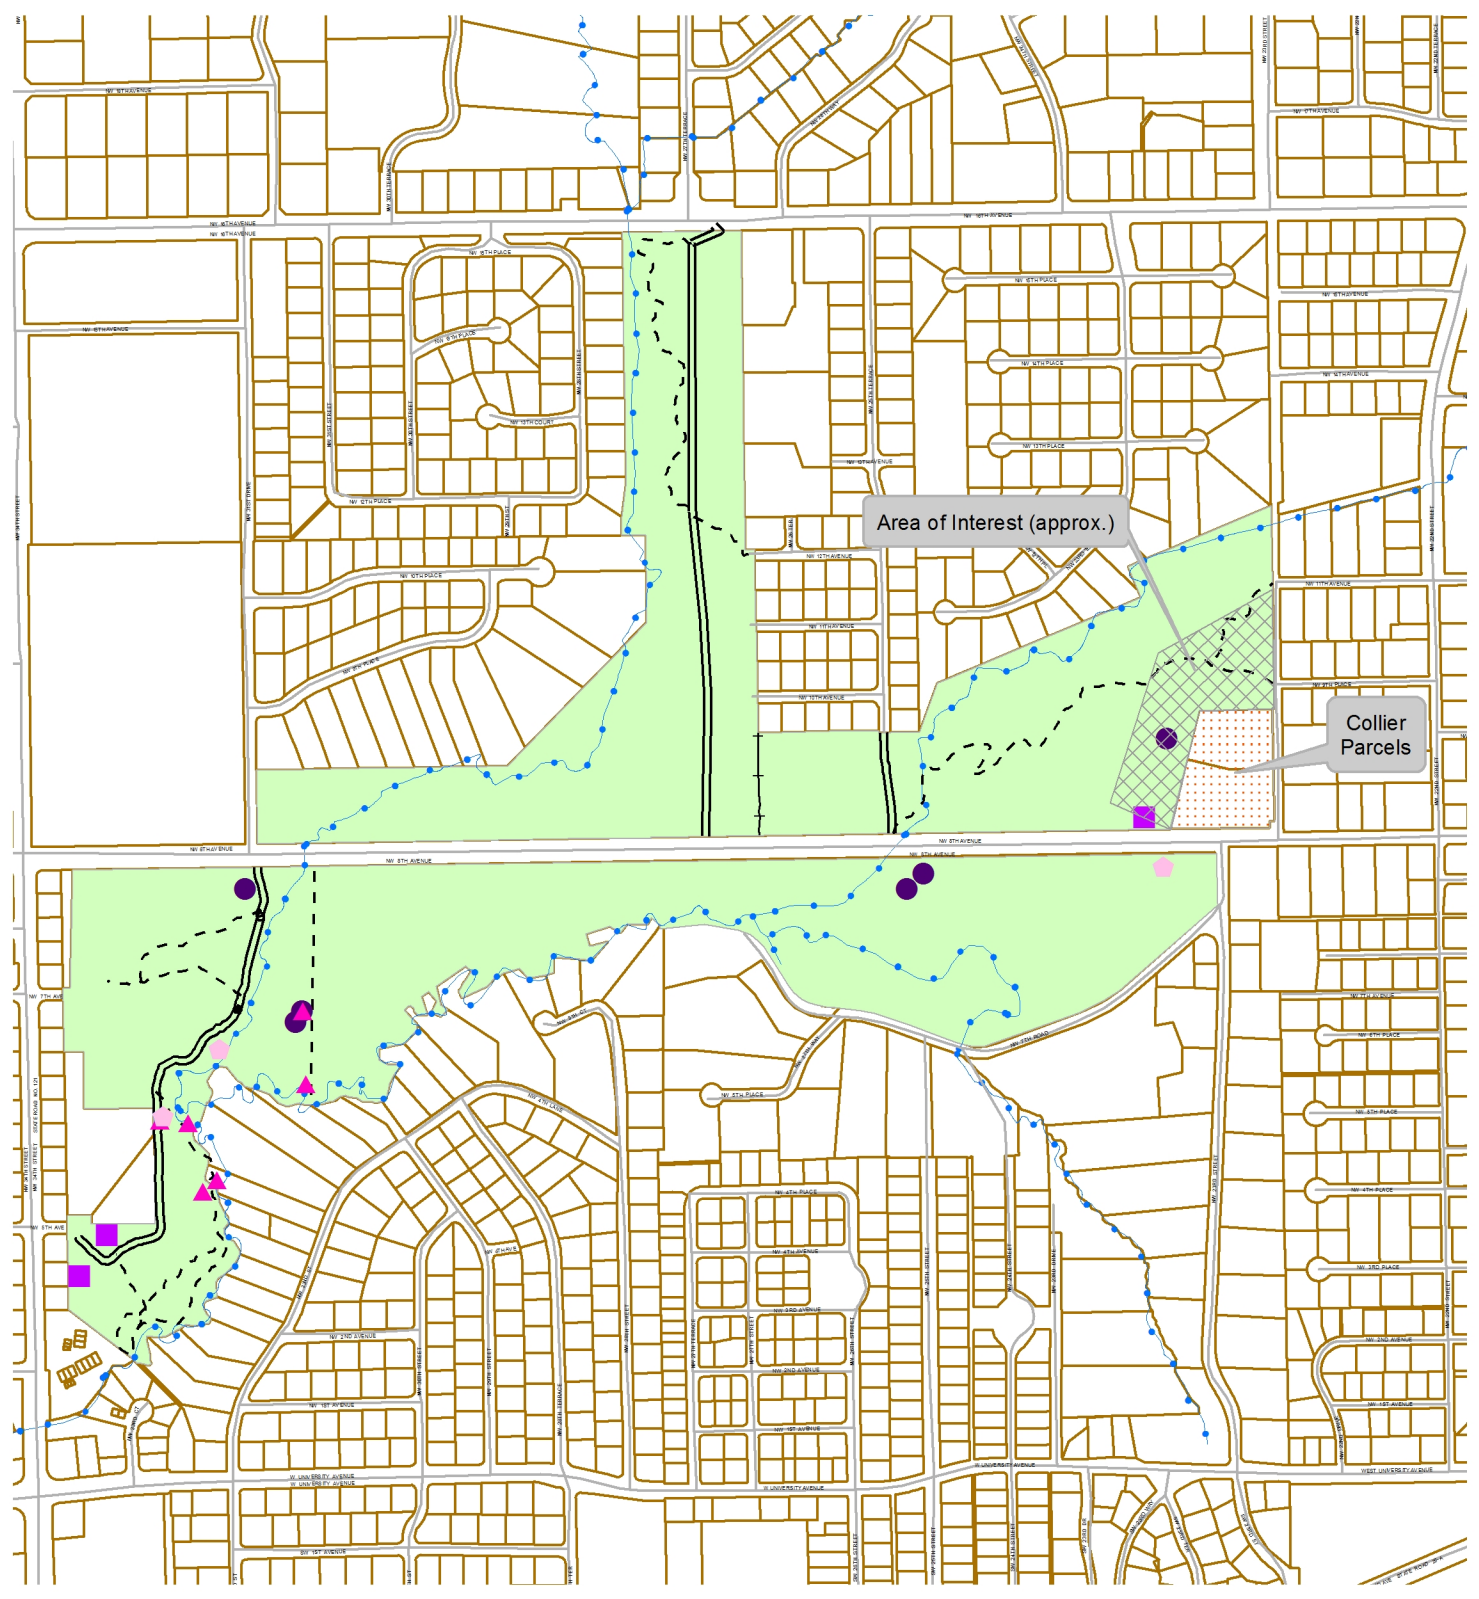

LEGISLATIVE

110258D

Loblolly Woods Nature Park

- Godfrey's privet (E)
- Florida milkvine (E)
- ▲ Angularfruit milkvine (T)
- ◆ Milkvine species (E/T)
- ==== Improved Trails
- Unimproved Trails
- +--- Restricted Trails
- Creeks
- Streets
- Park Boundary
- Parcels

All Endangered (E) or Threatened (T) plant species displayed are listed by the Florida Department of Agriculture and Consumer Services.