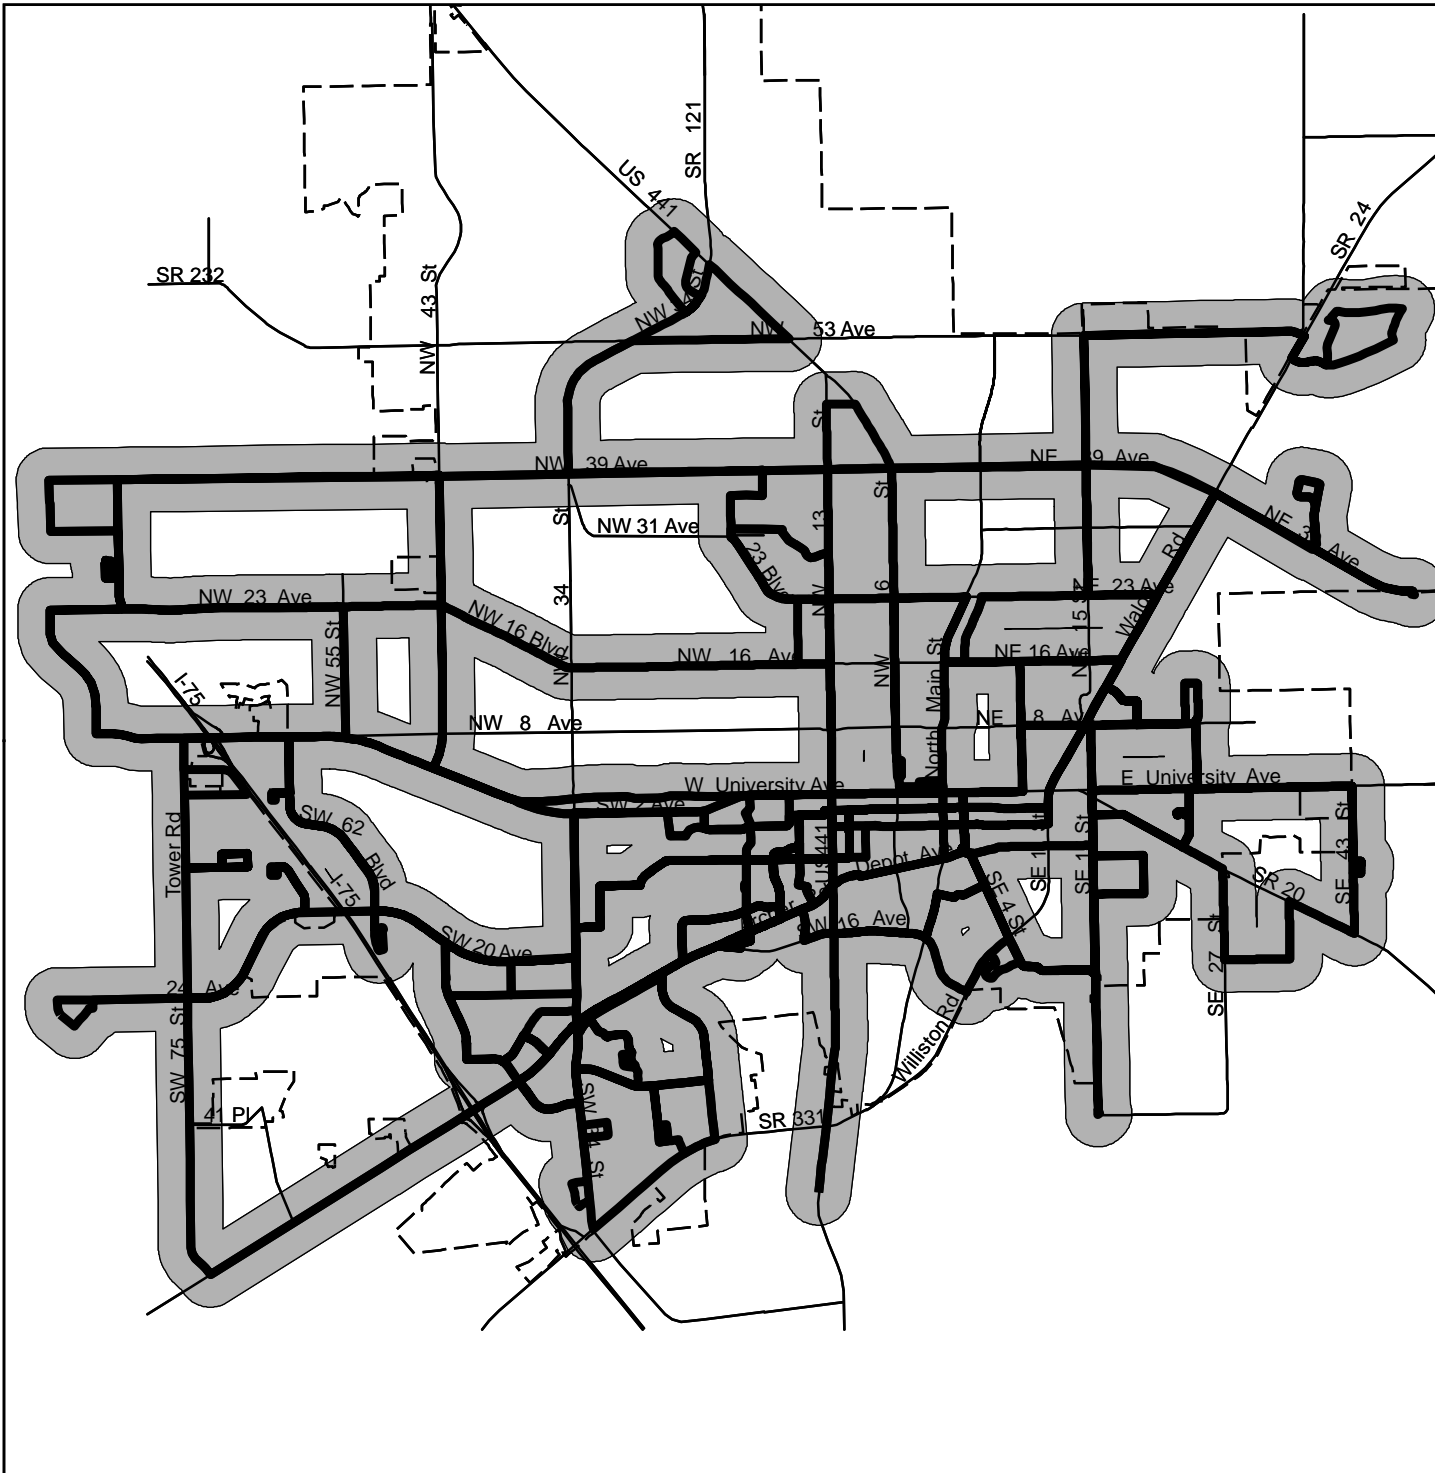

**LEGISLATIVE #**

**120648D**

**TRANSPORTATION  
MOBILITY ELEMENT**

Transit Routes

**Legend**

-  Bus Routes
-  1/4 Mile Walking Service Area
-  City Limits

**City of Gainesville  
Gainesville, Florida**

Bus Routes effective January 2013  
 Source: Gainesville Regional Transit System  
 Prepared by  
 Planning and Development Services  
 November 2012