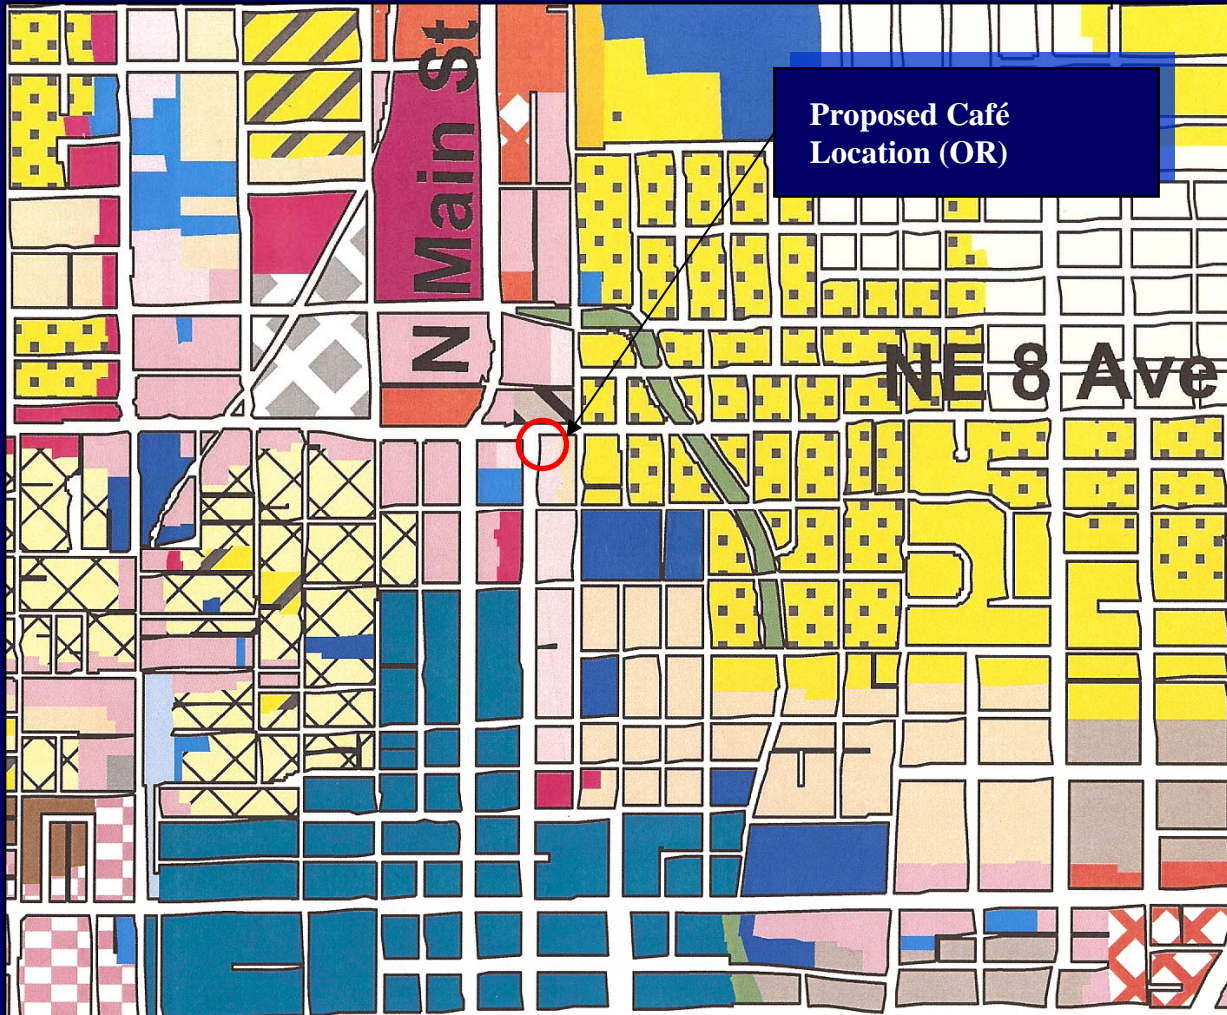

Distance to Proposed Café: 960 meters

The Top

Hours of Operation:

Tuesday- Saturday 5:00p- 2:00a
Sunday 11:00a- 10:00p

Distance to Proposed Cafe: 800 meters

Proposed Café
Location (OR)

Generalized Zoning Map