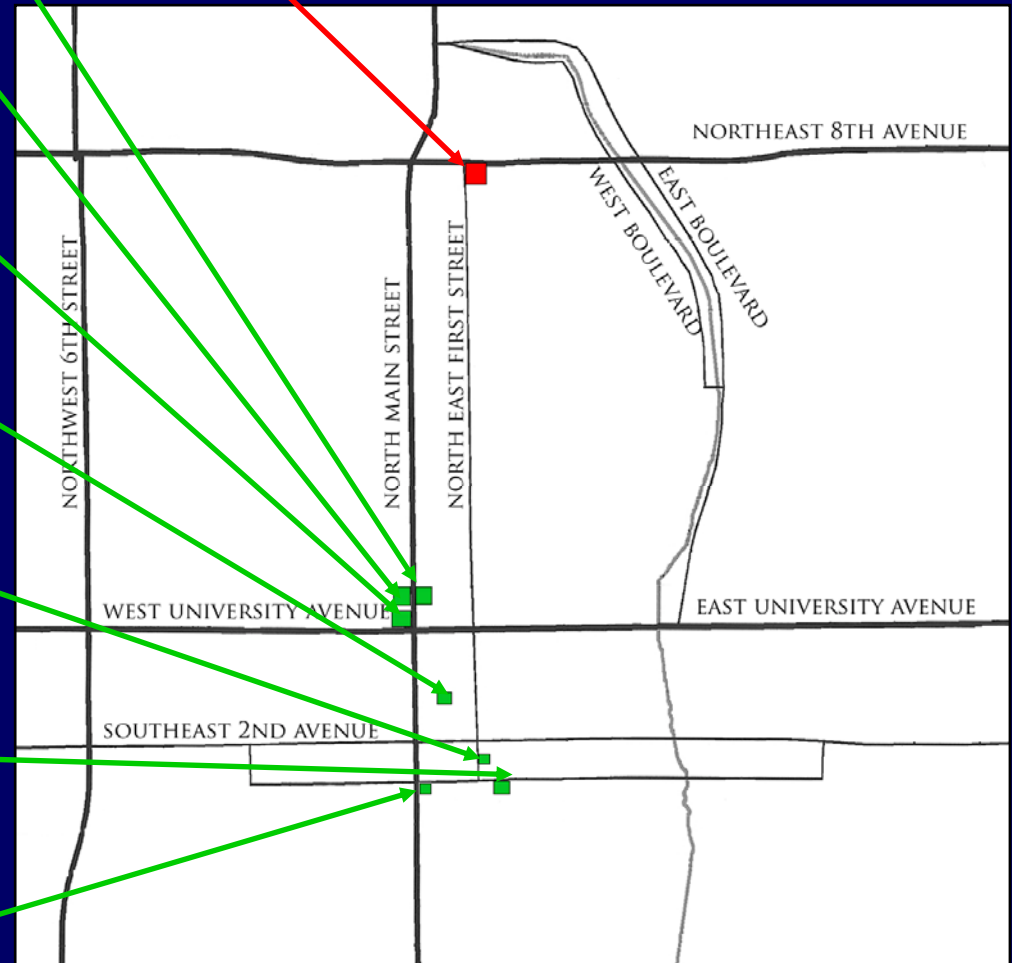

The Top

Harvest Thyme

The Gelato Co.

Quiznos

Maudes

The Metropolitan Bagel & Café

Wine and Cheese Gallery

Seating: Indoor 47 seats

Outdoor 43 seats

Total Seats 90 seats

Hours of Operation: Monday-Thursday, Saturday 10:00a- 6:00p

Friday 10:00a- 8:00p

Distance to Proposed Café: 800 meters

Harvest Thyme

Seating: Indoor 39 seats

Outdoor 9 seats

Distance to Proposed Café: 960 meters

The Top

Hours of Operation:

Tuesday- Saturday 5:00p- 2:00a
Sunday 11:00a- 10:00p

Distance to Proposed Cafe: 800 meters

Proposed Café
Location (OR)

Generalized Zoning Map