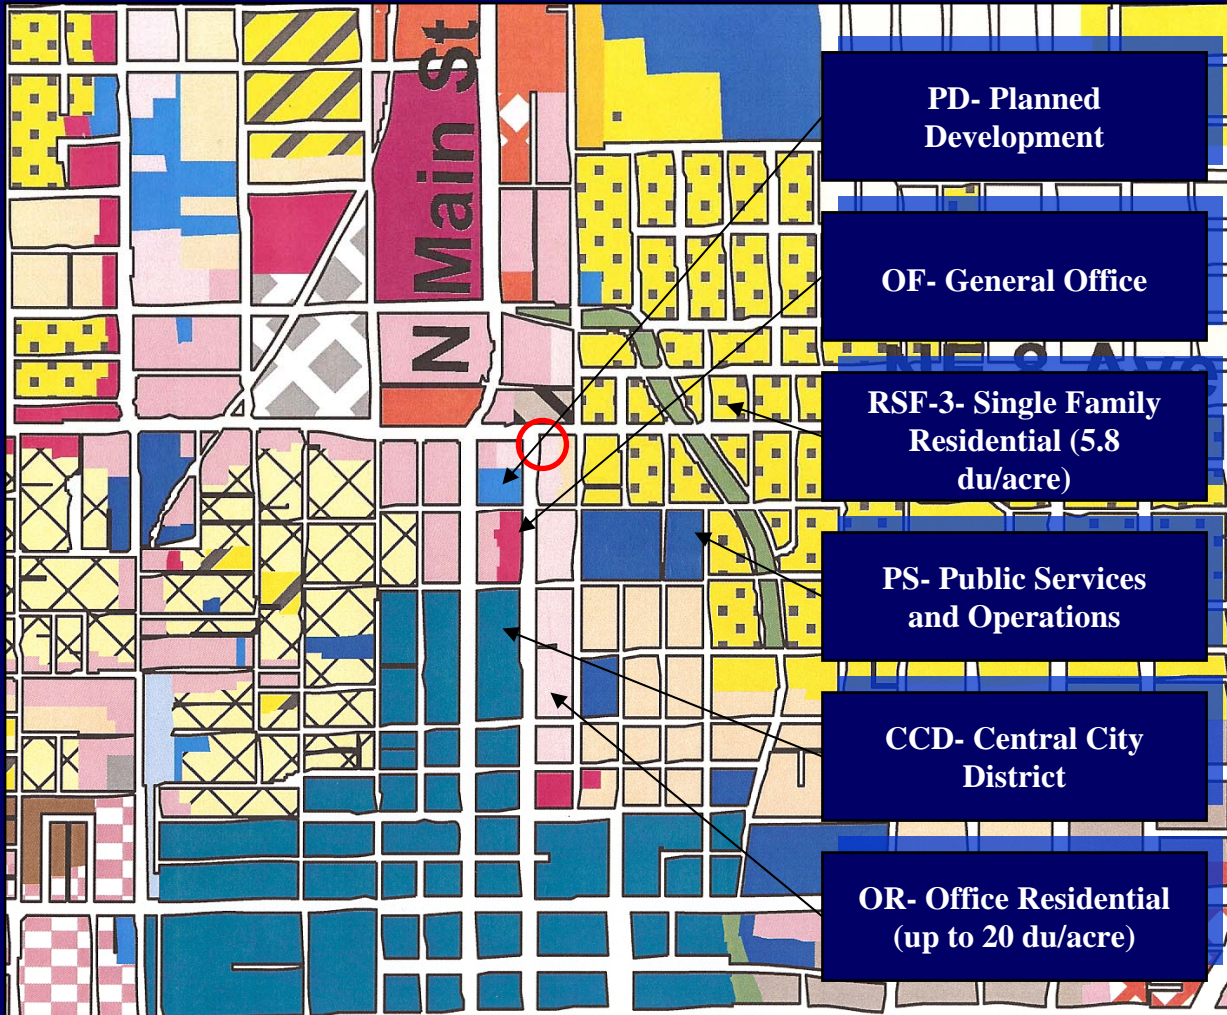

Generalized Zoning Map
City of Gainesville, Florida Land Development Code

RSF-1	RMF-7	UMU-1	BUS	AGR
RSF-2	RMF-8	UMU-2	BA	CON
RSF-3	RH-1	CCD	BT	PS
RSF-4	RH-2	OR	W	AF
RC	RMU	MD	I-1	ED
MH	MU-1	OF	I-2	PD
RMF-5	MU-2	CP		
RMF-6