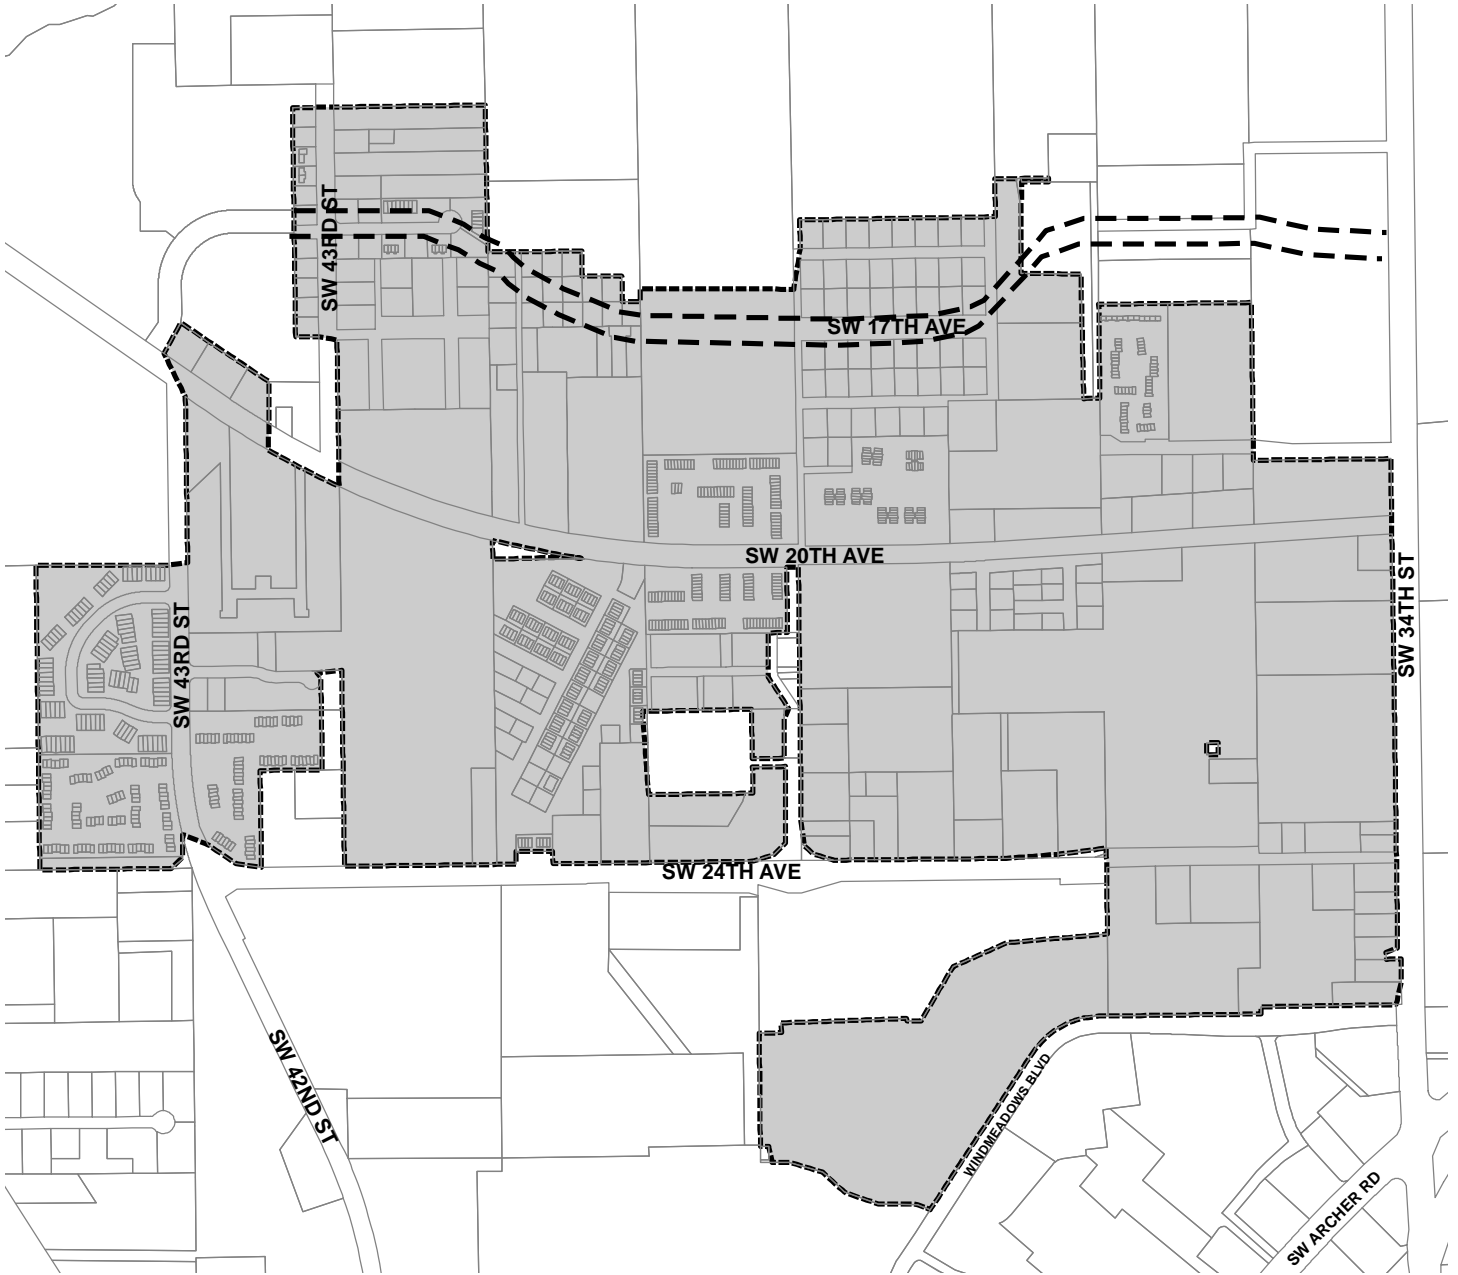

LEGISLATIVE #

110642B

Map 1 - Urban Village District Boundary

 District Boundary

 Proposed Hull Road Extension