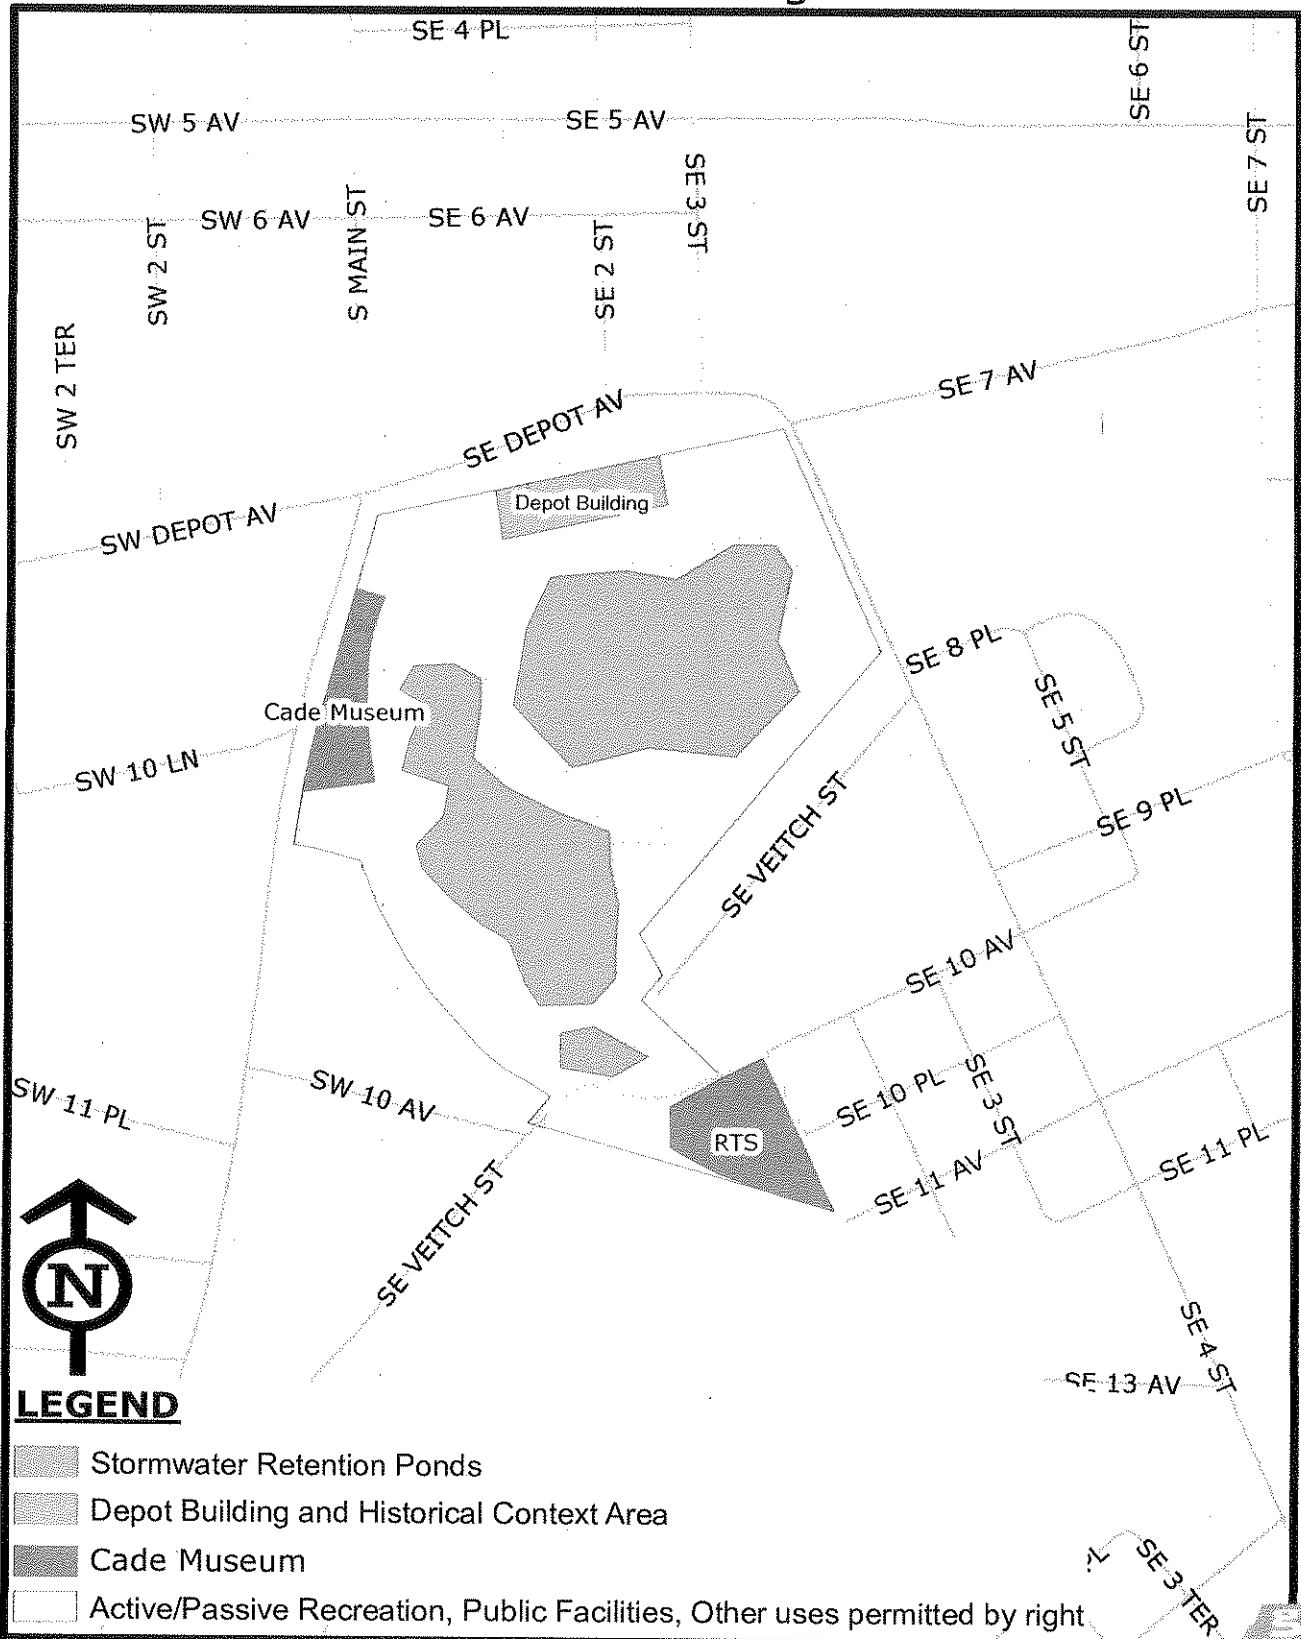

081040B

Depot Park Conceptual Site Map PS Rezoning

LEGEND

-  Stormwater Retention Ponds
-  Depot Building and Historical Context Area
-  Cade Museum
-  Active/Passive Recreation, Public Facilities, Other uses permitted by right

NOTE: MAP AREAS AND LOCATIONS ARE APPROXIMATE FOR ILLUSTRATIVE PURPOSES ONLY

Gainesville Community
Redevelopment Agency
3/2009

081040B

081040B

081040B