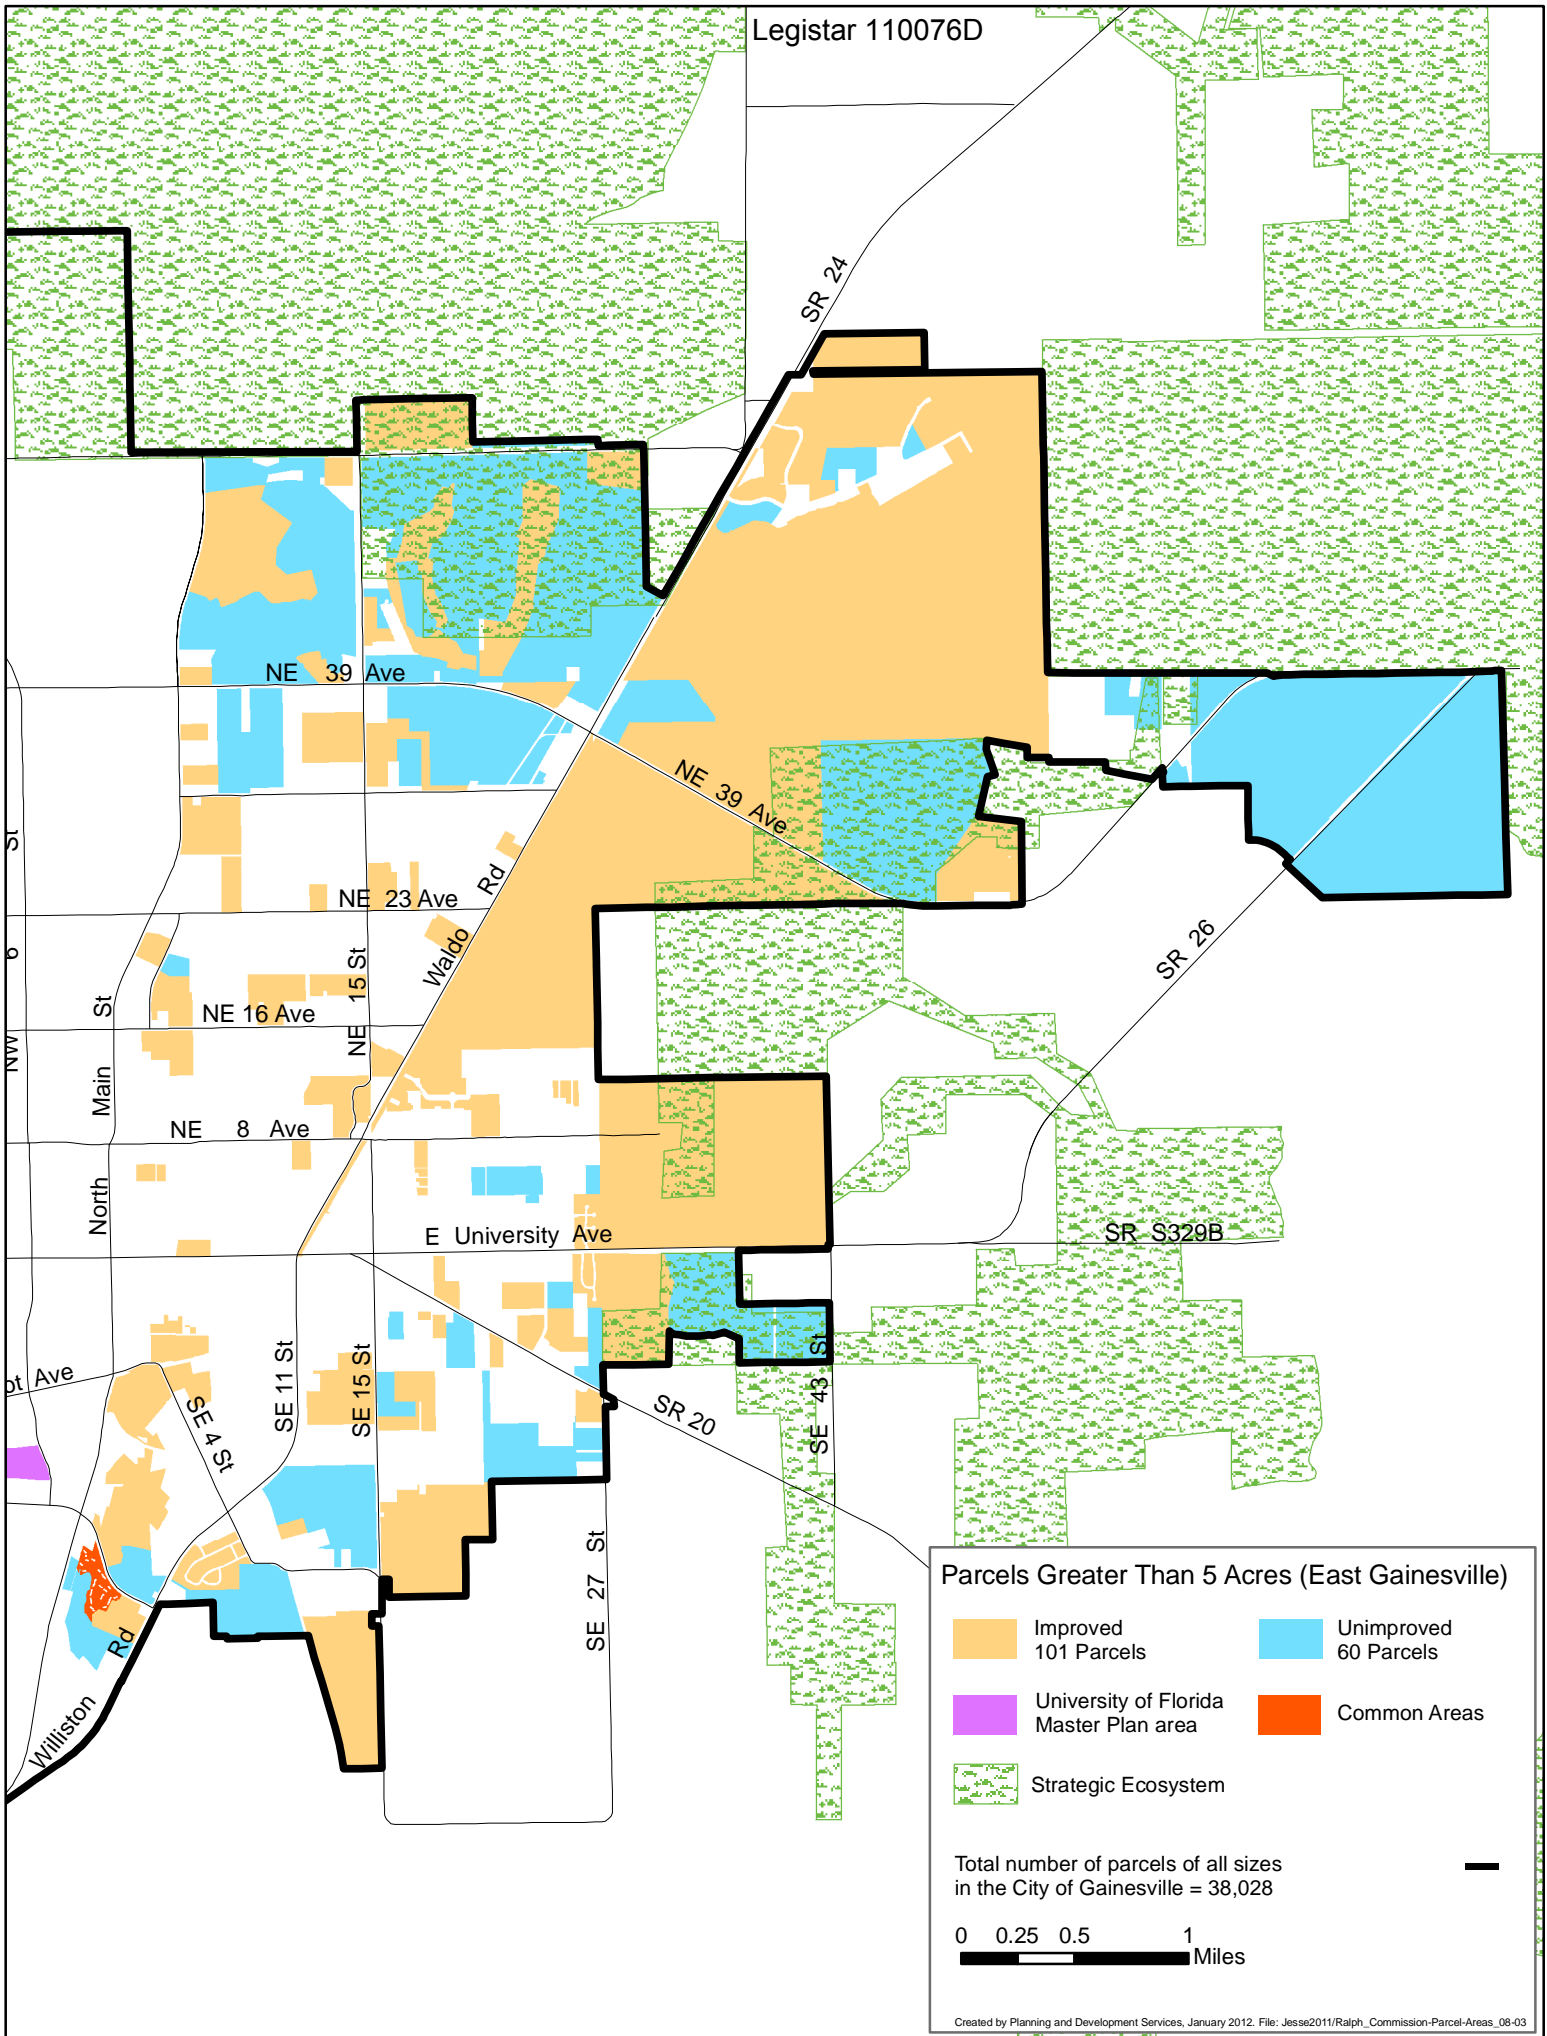

LEGISLATIVE #

110076D

Parcels Greater Than 5 Acres (East Gainesville)

- Improved
101 Parcels
- Unimproved
60 Parcels
- University of Florida
Master Plan area
- Common Areas
- Strategic Ecosystem

Total number of parcels of all sizes
in the City of Gainesville = 38,028