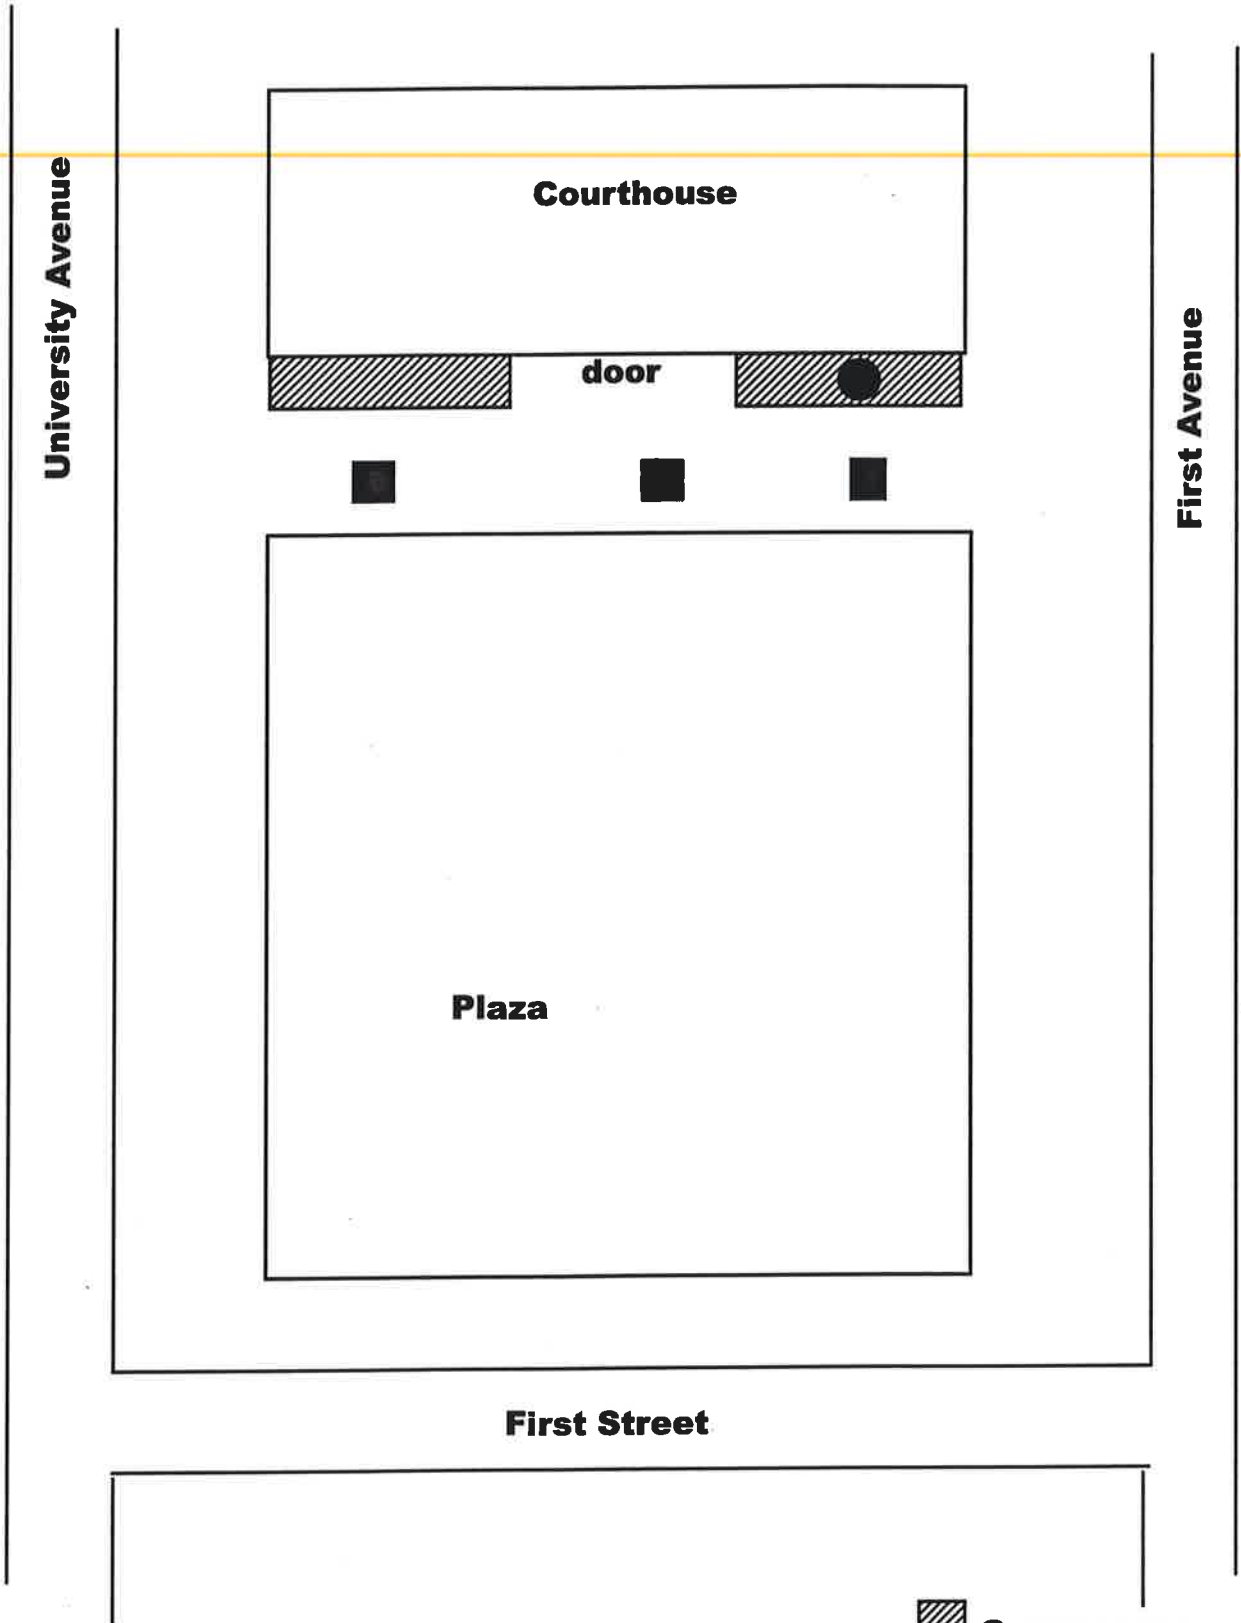

Keep Alachua County Beautiful Millineum Recognition Obelisk and Pavers

← North

- Grassy area
- Obelisk
- Pavers