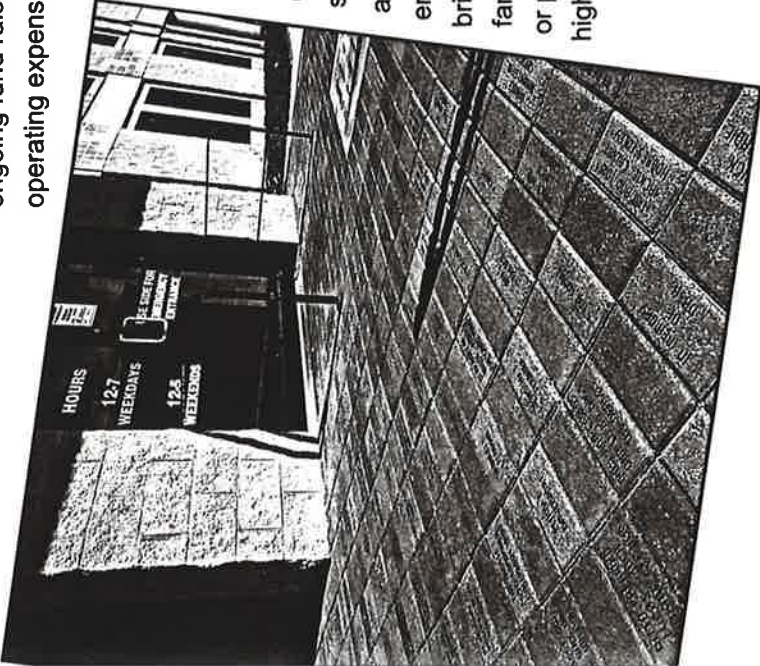

Granite paving bricks

Granite paving bricks

Custom cut granite with detailed sponsor logo

Engraved clay wall brick

Custom engraved concrete slab

Capital Area Humane Society

More than \$80,000 was raised for the Pathway of Love. The cost was \$100 for the first paving brick and \$50 for each additional brick.

The Pathway of love is located at the main entrance to the new Capital Area Humane Society Center. "The engraved bricks leave a sense of permanency and remembrance. The engraving dedicates a brick in the name of a family member, loved one or pet. It's affordable and highly attractive," said Bain.