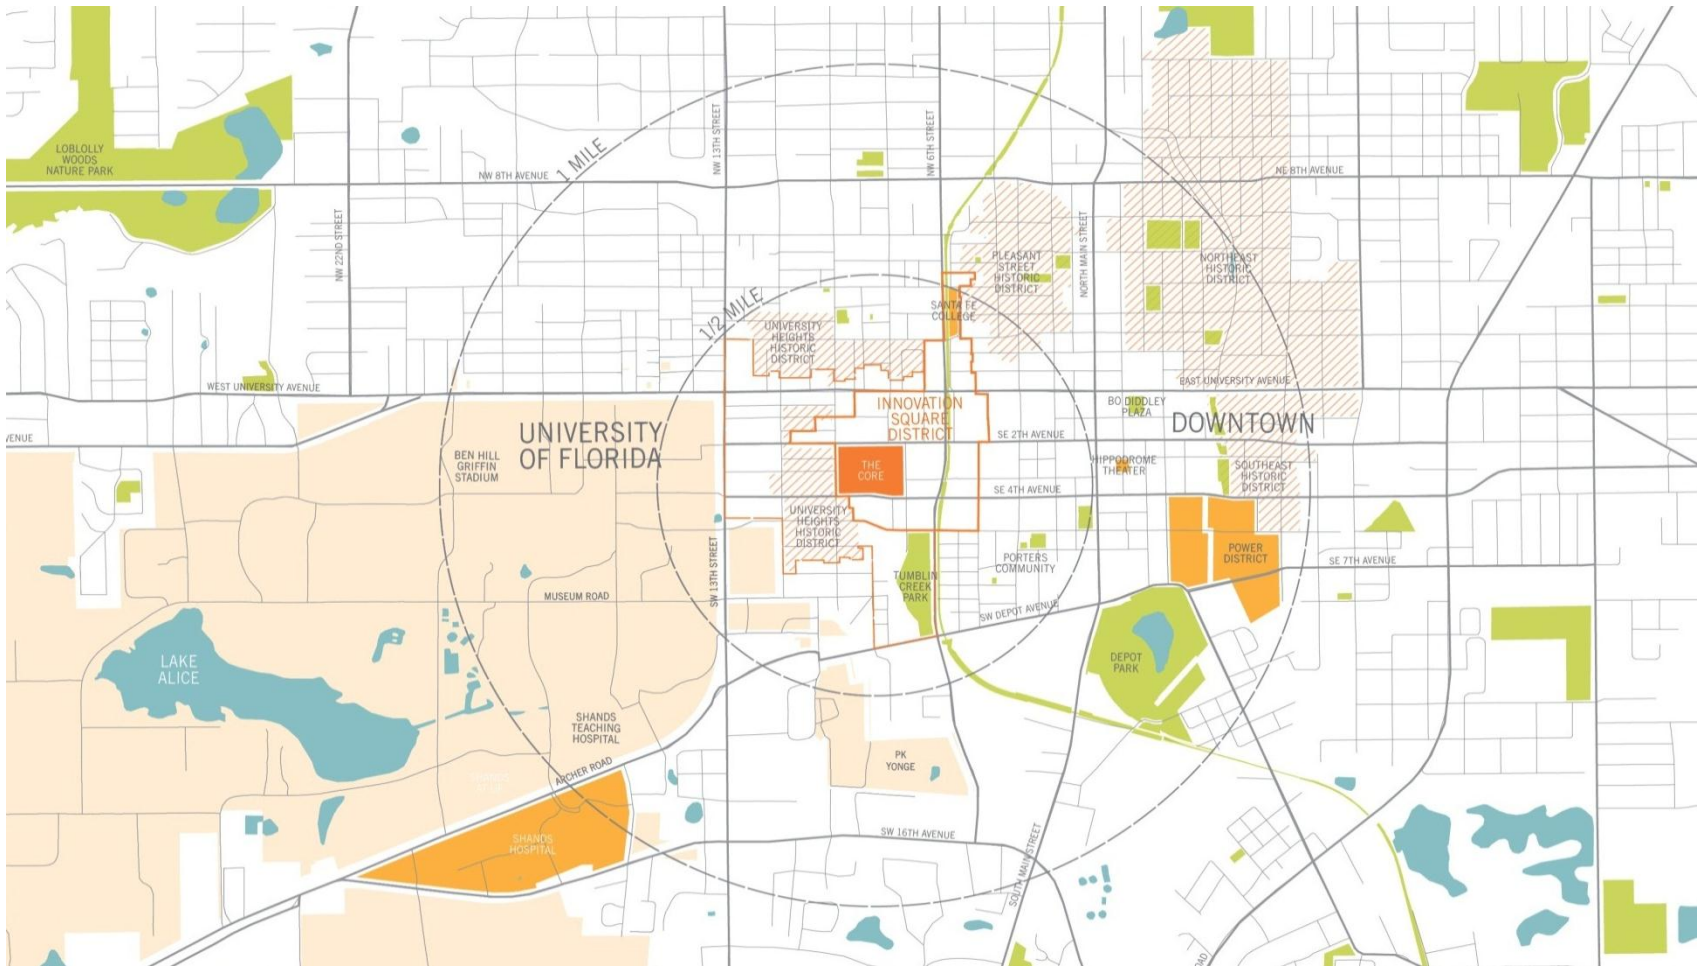

the community

proximity is everything!