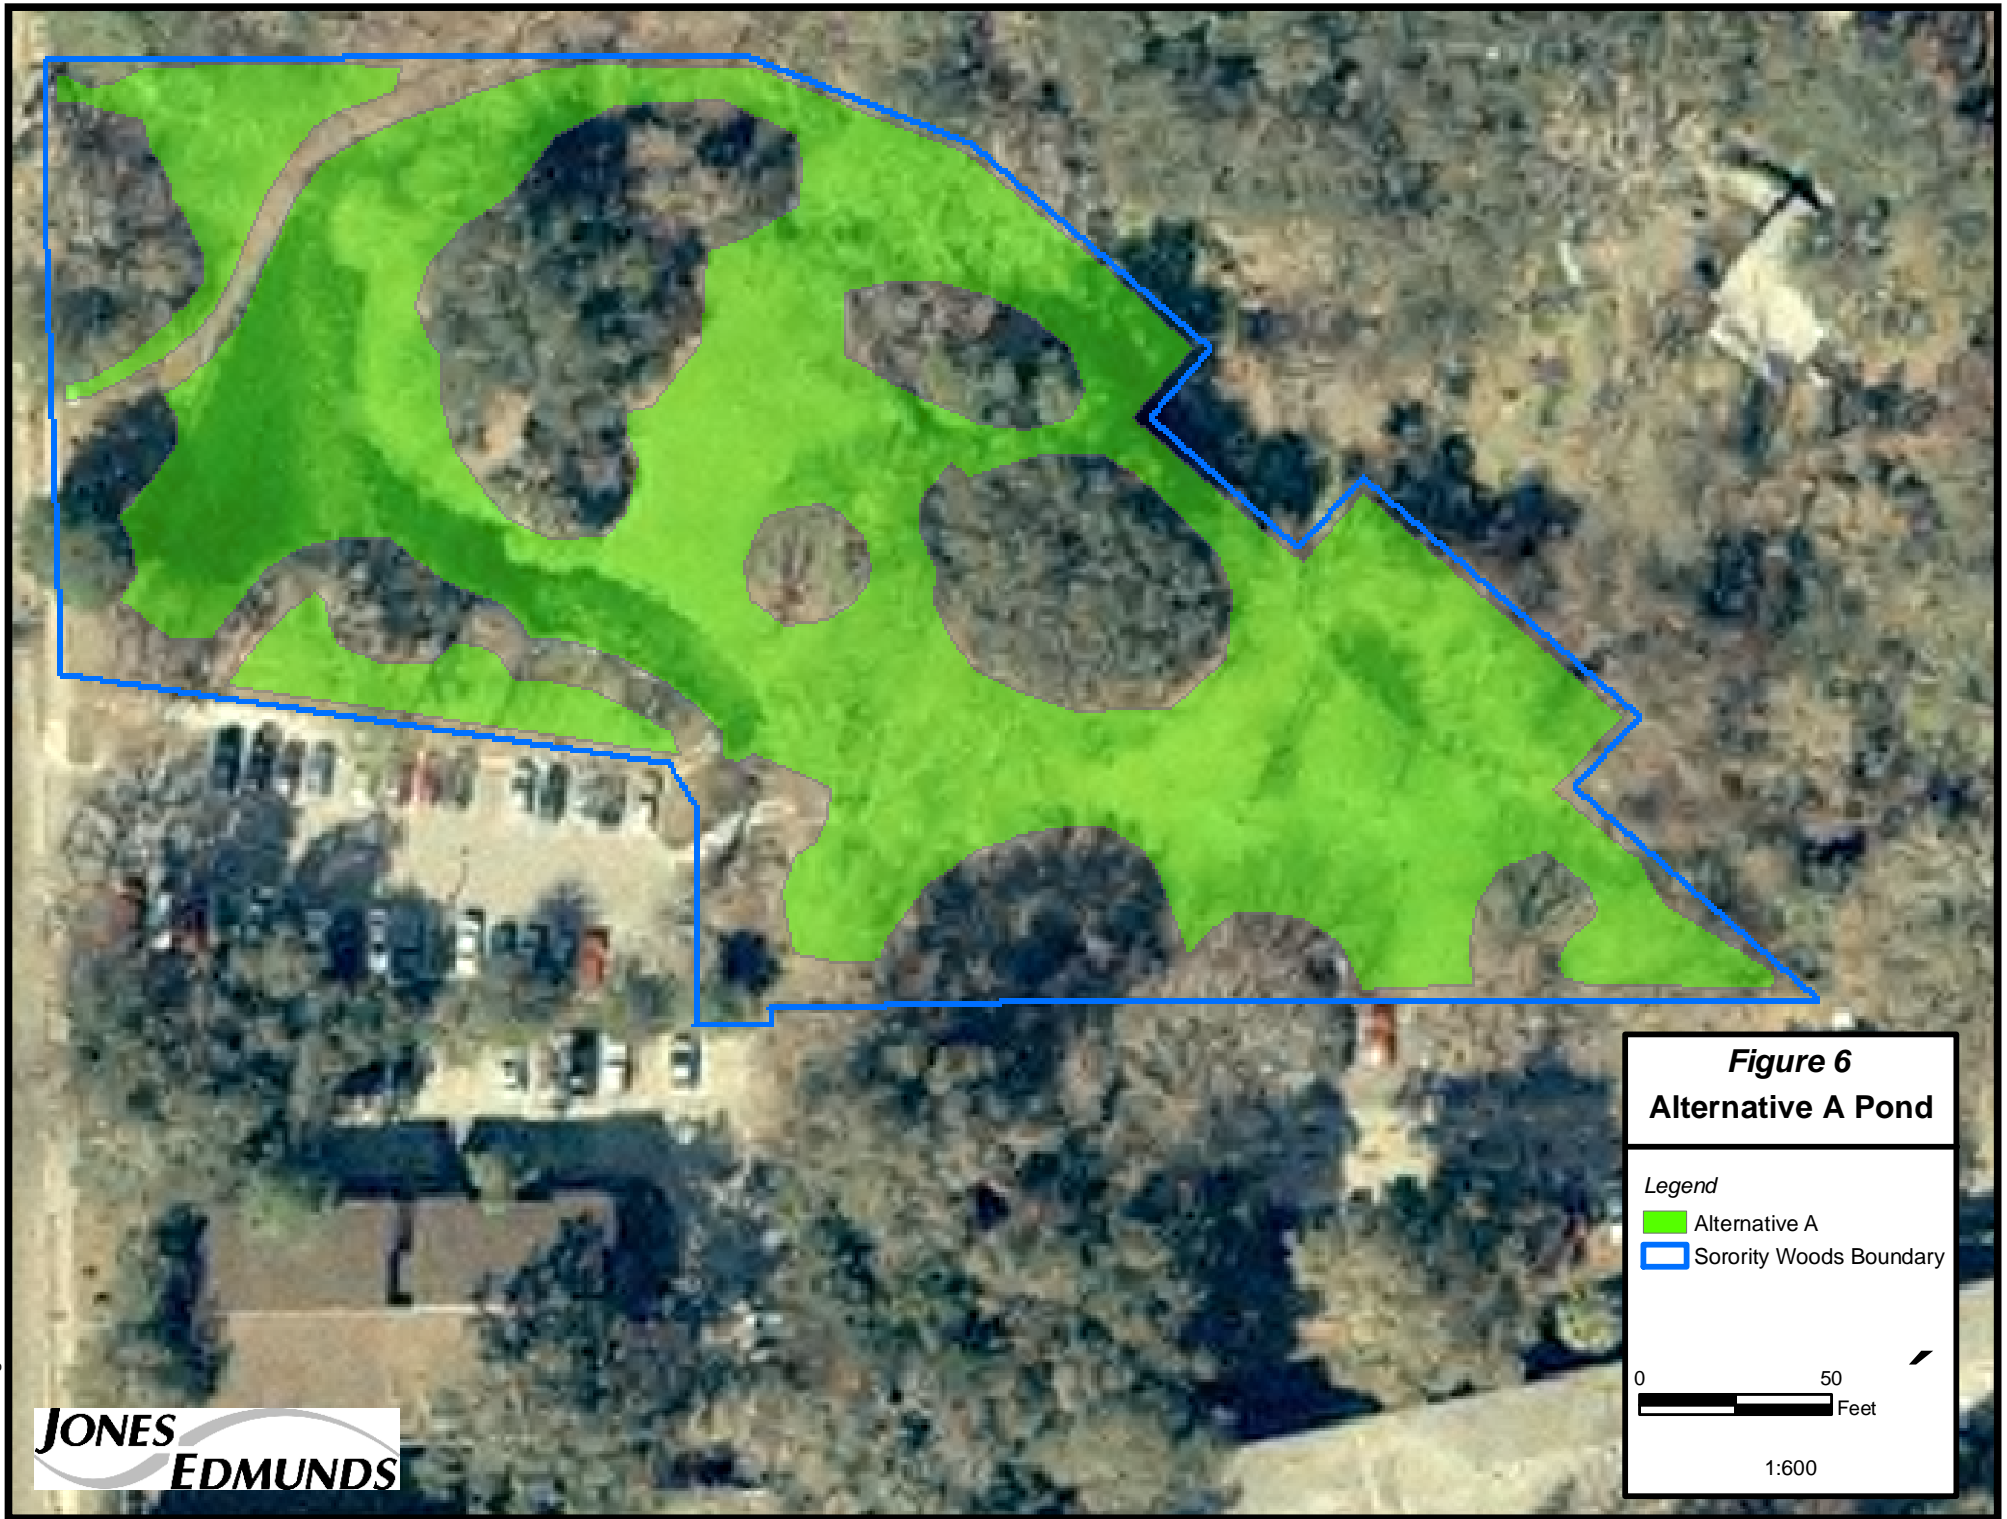

07100-010 Fig6_AlternativeAPond.mxd SLK 4/6/2006

Figure 6
Alternative A Pond

- Legend*
-  Alternative A
 -  Sorority Woods Boundary

0 50
Feet

1:600