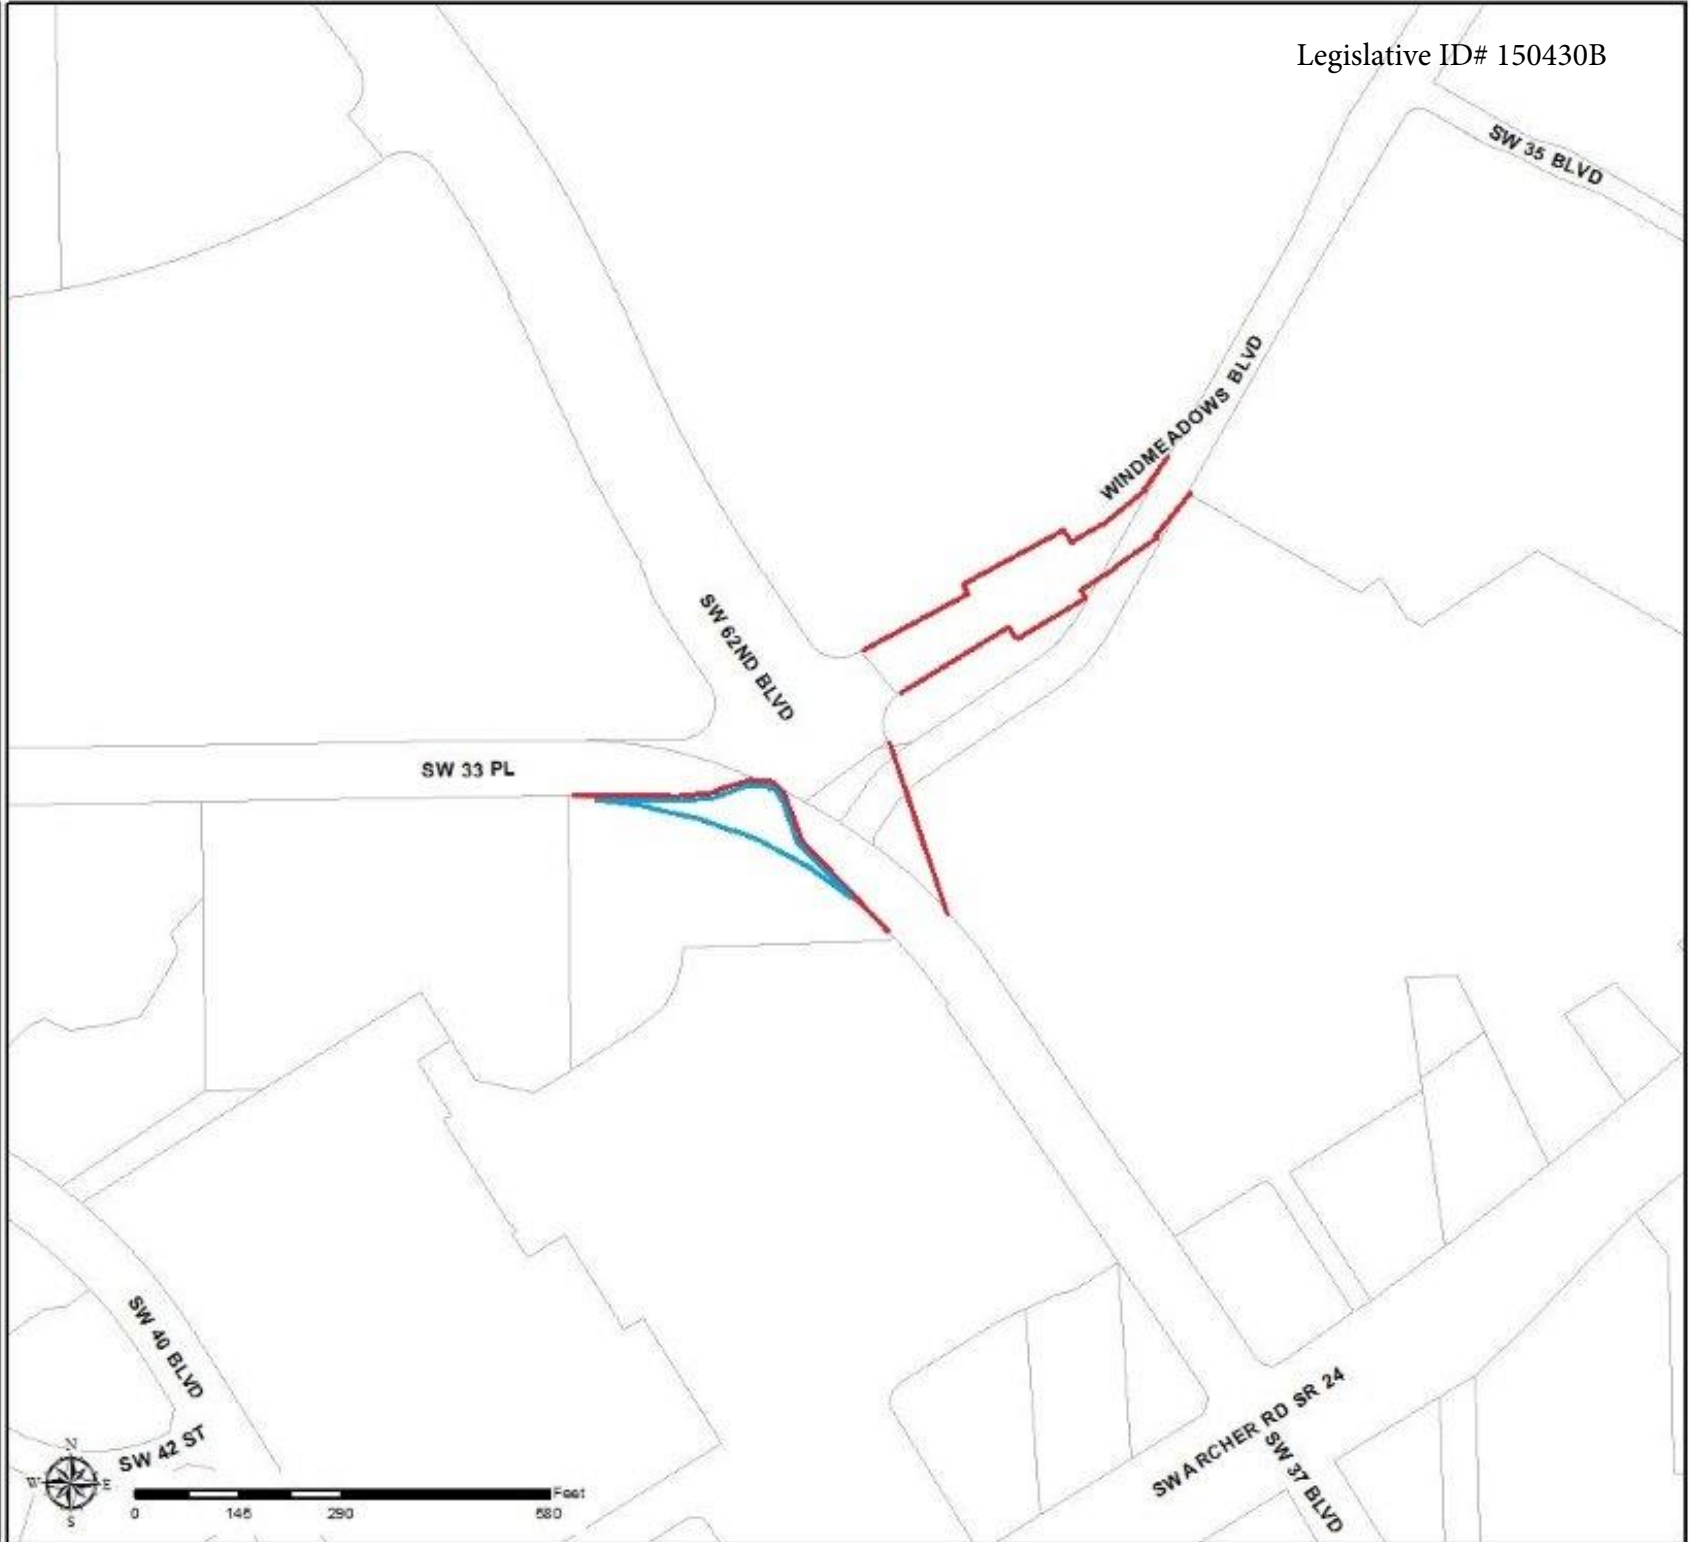

Reconfiguration of
Right of Ways

Area of requested
Special Warranty Deed

City of Gainesville

Date: 7/13/2015