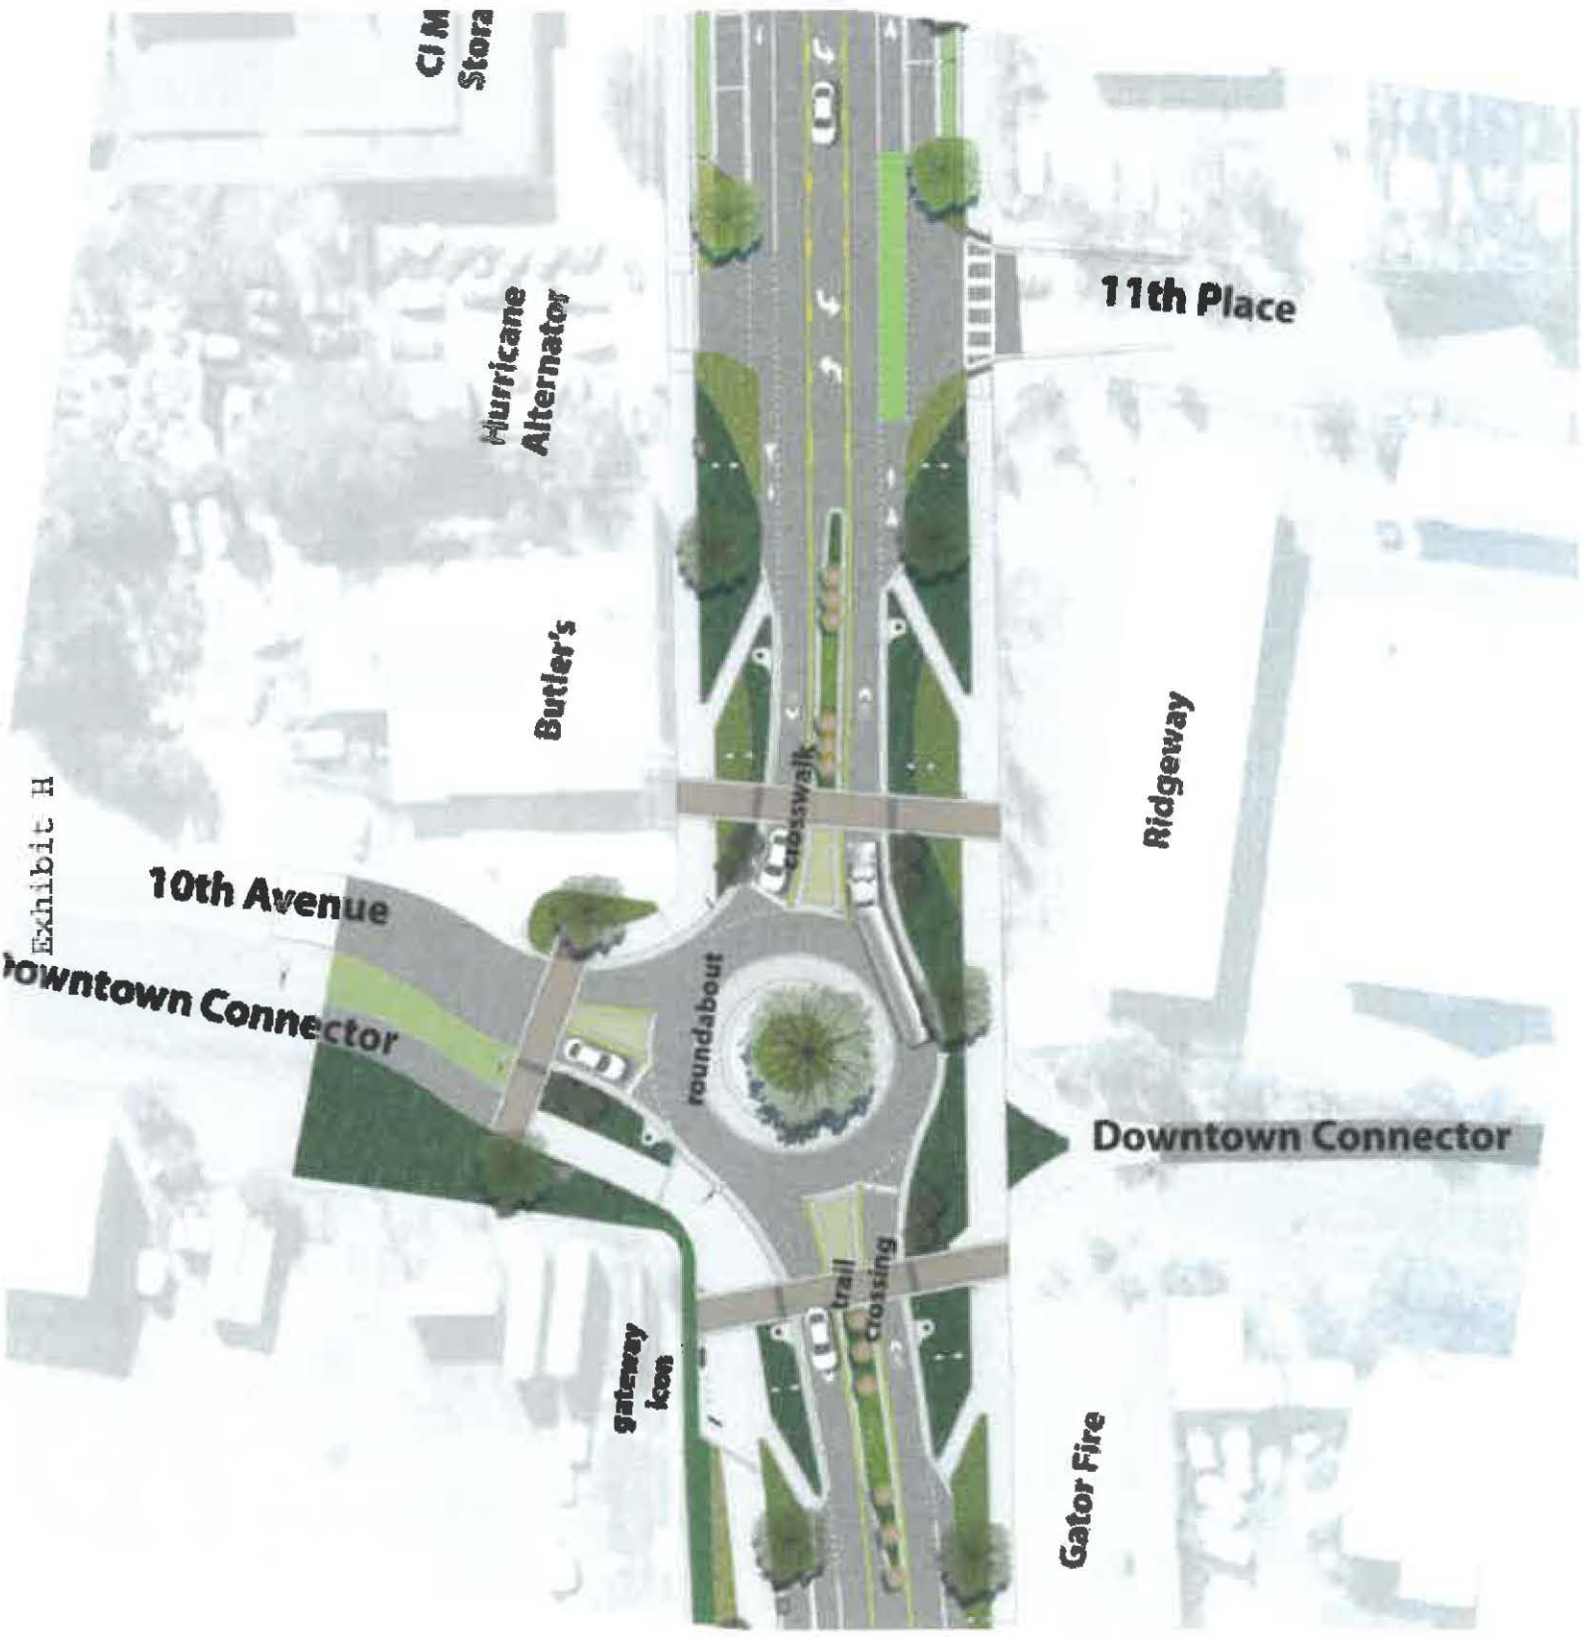

Legislative #

180081H

Exhibit H

CIM
Stora

Hurricane
Alternator

Butler's

11th Place

Ridgeway

10th Avenue

Towntown Connector

roundabout

crosswalk

Downtown Connector

Gateway
Icon

Trail
Crossing

Gator Fire