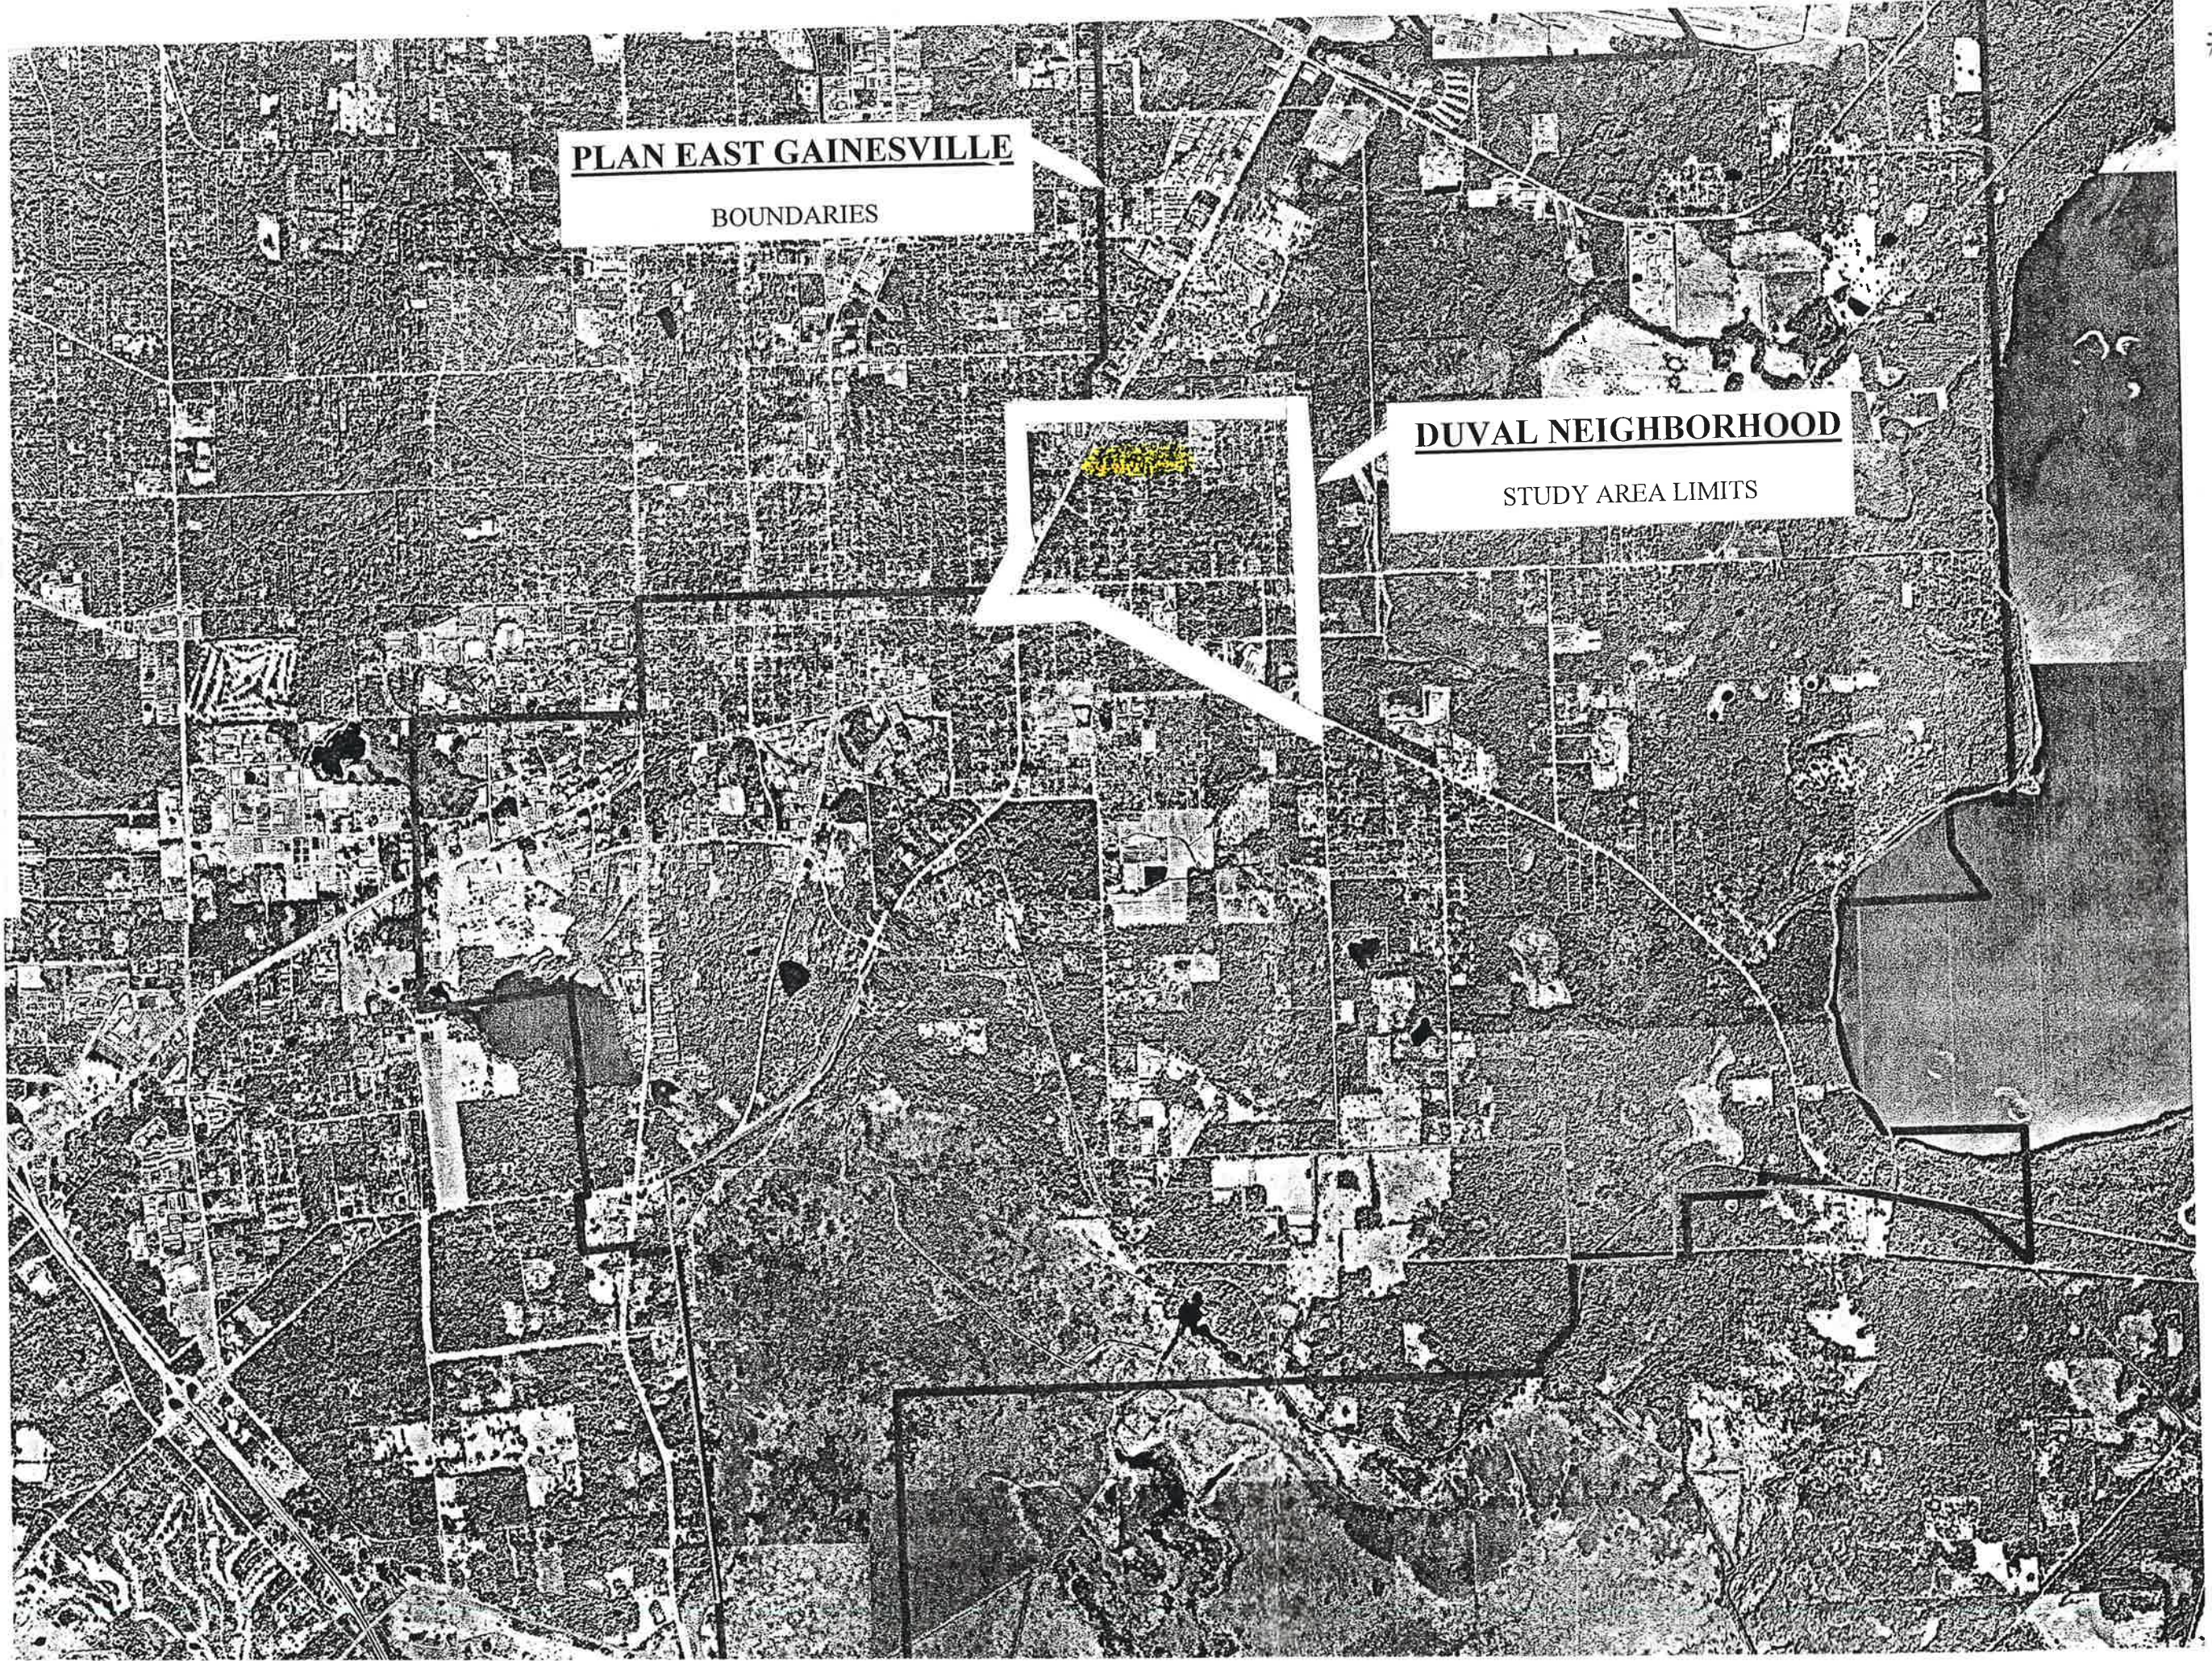

#002629
4/22/02

PLAN EAST GAINESVILLE
BOUNDARIES

DUVAL NEIGHBORHOOD
STUDY AREA LIMITS

- DUVAL NEIGHBORHOOD - MASTER PLAN: (CONCEPT)