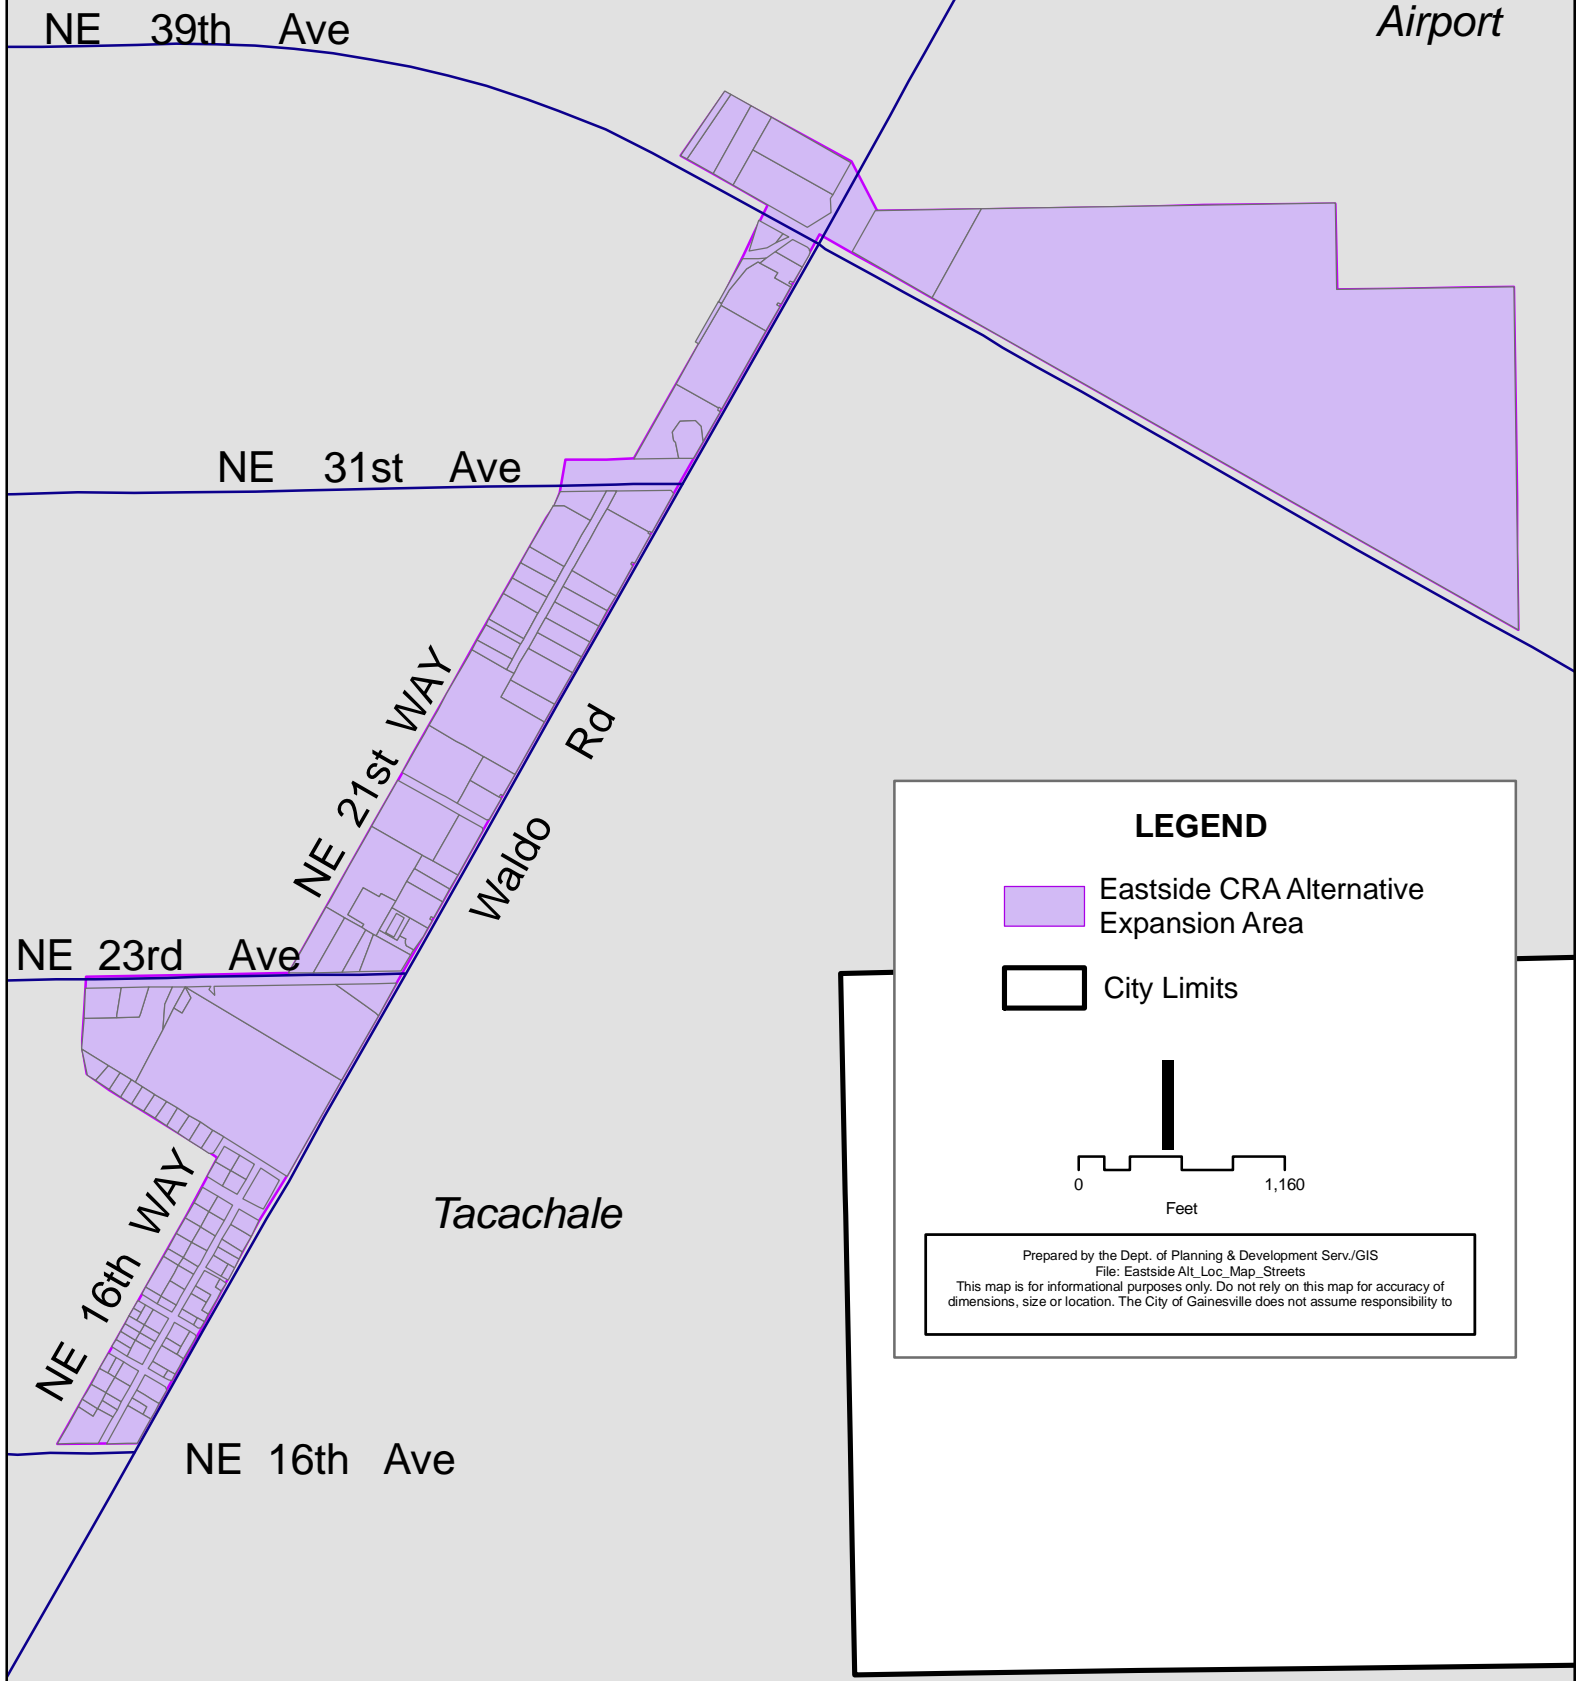

Eastside CRA Alternative Locator Map

LEGEND

-  Eastside CRA Alternative Expansion Area
-  City Limits

Prepared by the Dept. of Planning & Development Serv./GIS
File: Eastside Alt_Loc_Map_Streets
This map is for informational purposes only. Do not rely on this map for accuracy of dimensions, size or location. The City of Gainesville does not assume responsibility to