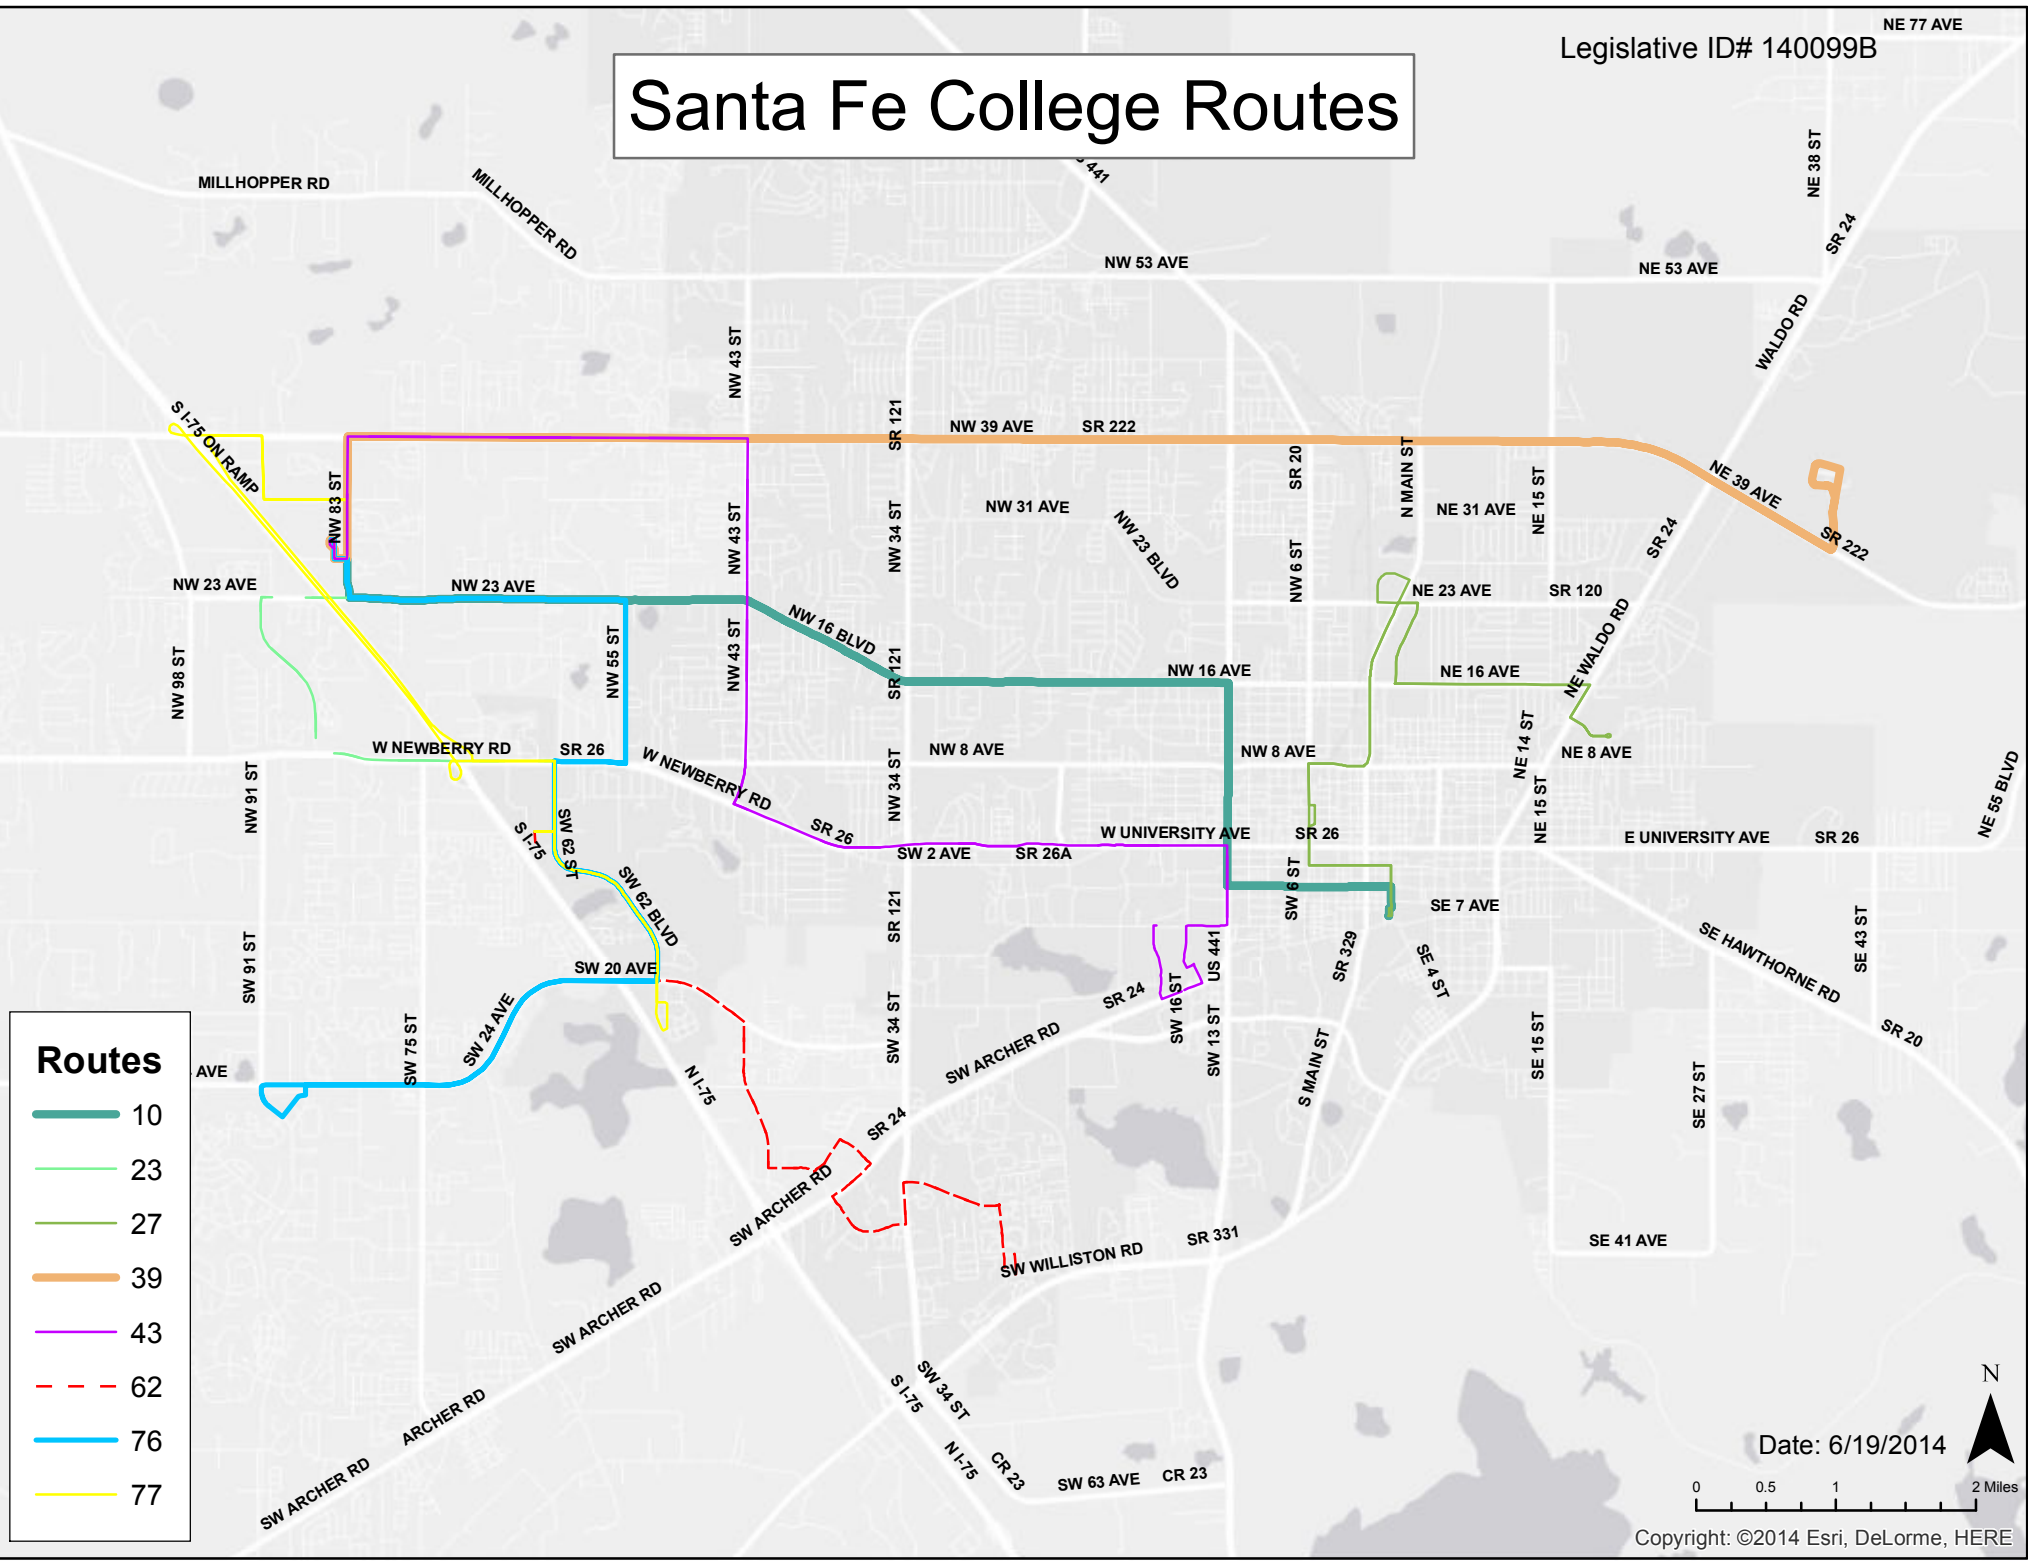

Santa Fe College Routes

- Routes**
- 10
 - 23
 - 27
 - 39
 - 43
 - 62
 - 76
 - 77

Date: 6/19/2014

0 0.5 1 2 Miles