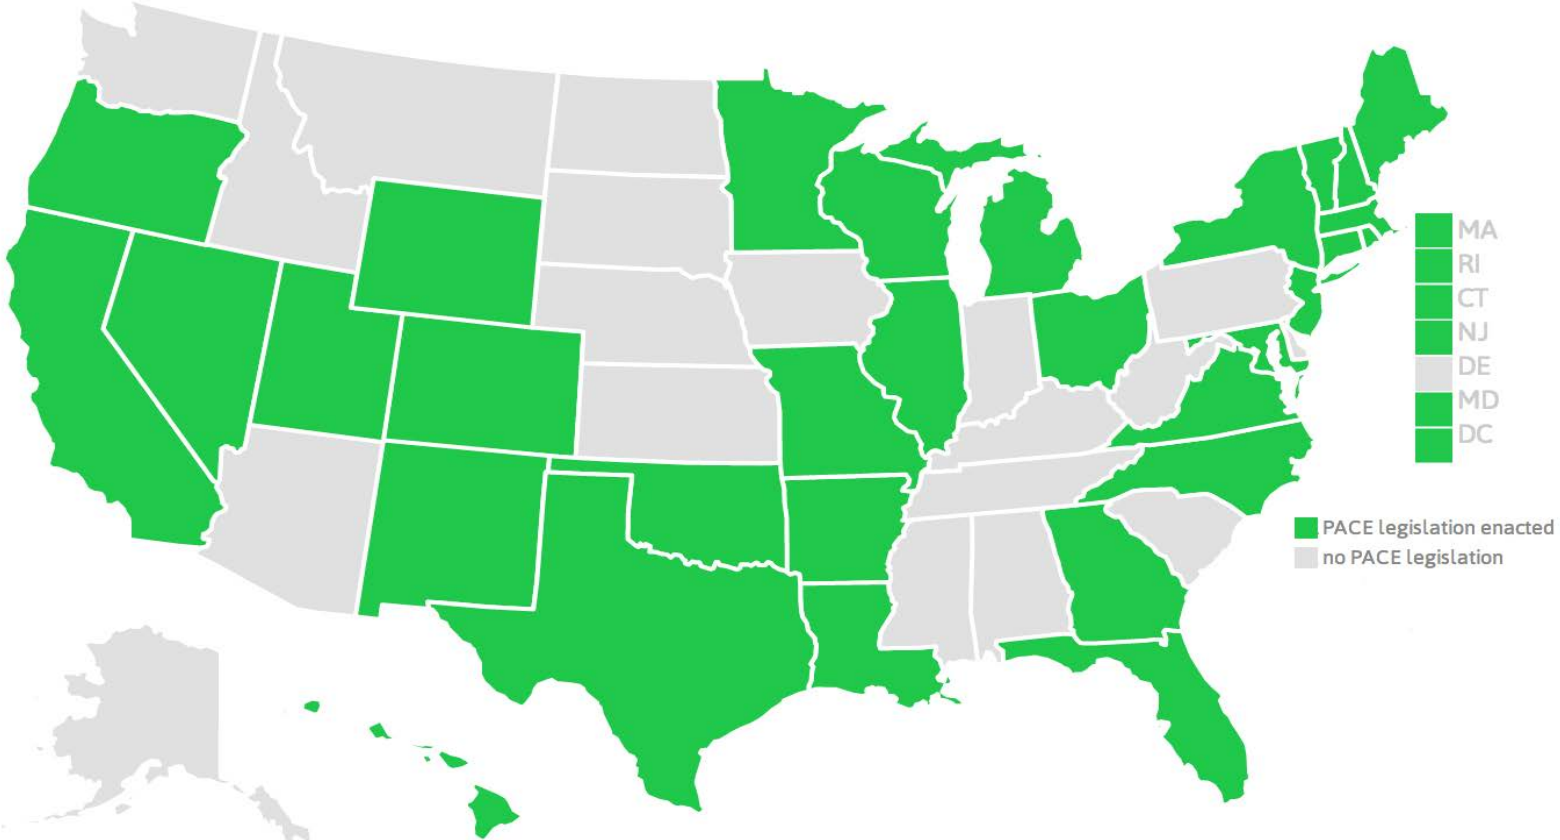

Cumulative Project Financings, millions

States with active PACE legislation