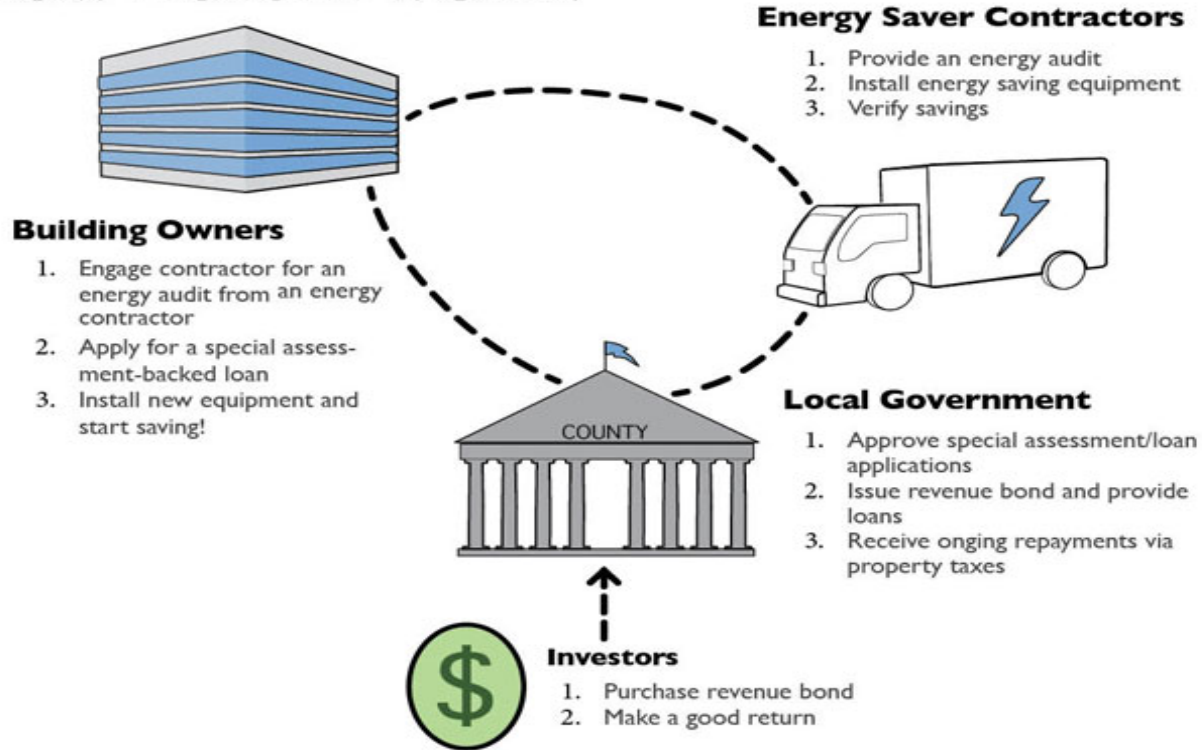

PACE

Property Assessed Clean Energy

Voluntary Opt-In Financing for Energy Upgrades

Our Goal

Have our community adopt a commercial
PACE program

What is PACE?

Voluntary financing of energy efficiency, renewable energy, water efficiency and wind resistance projects by local governments or the private sector

HOW DOES IT WORK?

States with active PACE legislation

Cumulative Project Financings, millions

PACE Supports Local Jobs

-
- PACE projects support local contractors and suppliers
- PACE property owners pay less in utility bills, use excess savings to pay for other needs
- PACE attracts and retains local businesses

PACE Overcomes Cost Barriers

- With PACE:
 - Projects eligible for 100% financing if property has adequate equity
 - Little or no upfront cost for owners
 - Capital and credit can be saved for other needs
 - Repayment occurs over the same time period that savings are realized
 - Energy savings pay for project costs