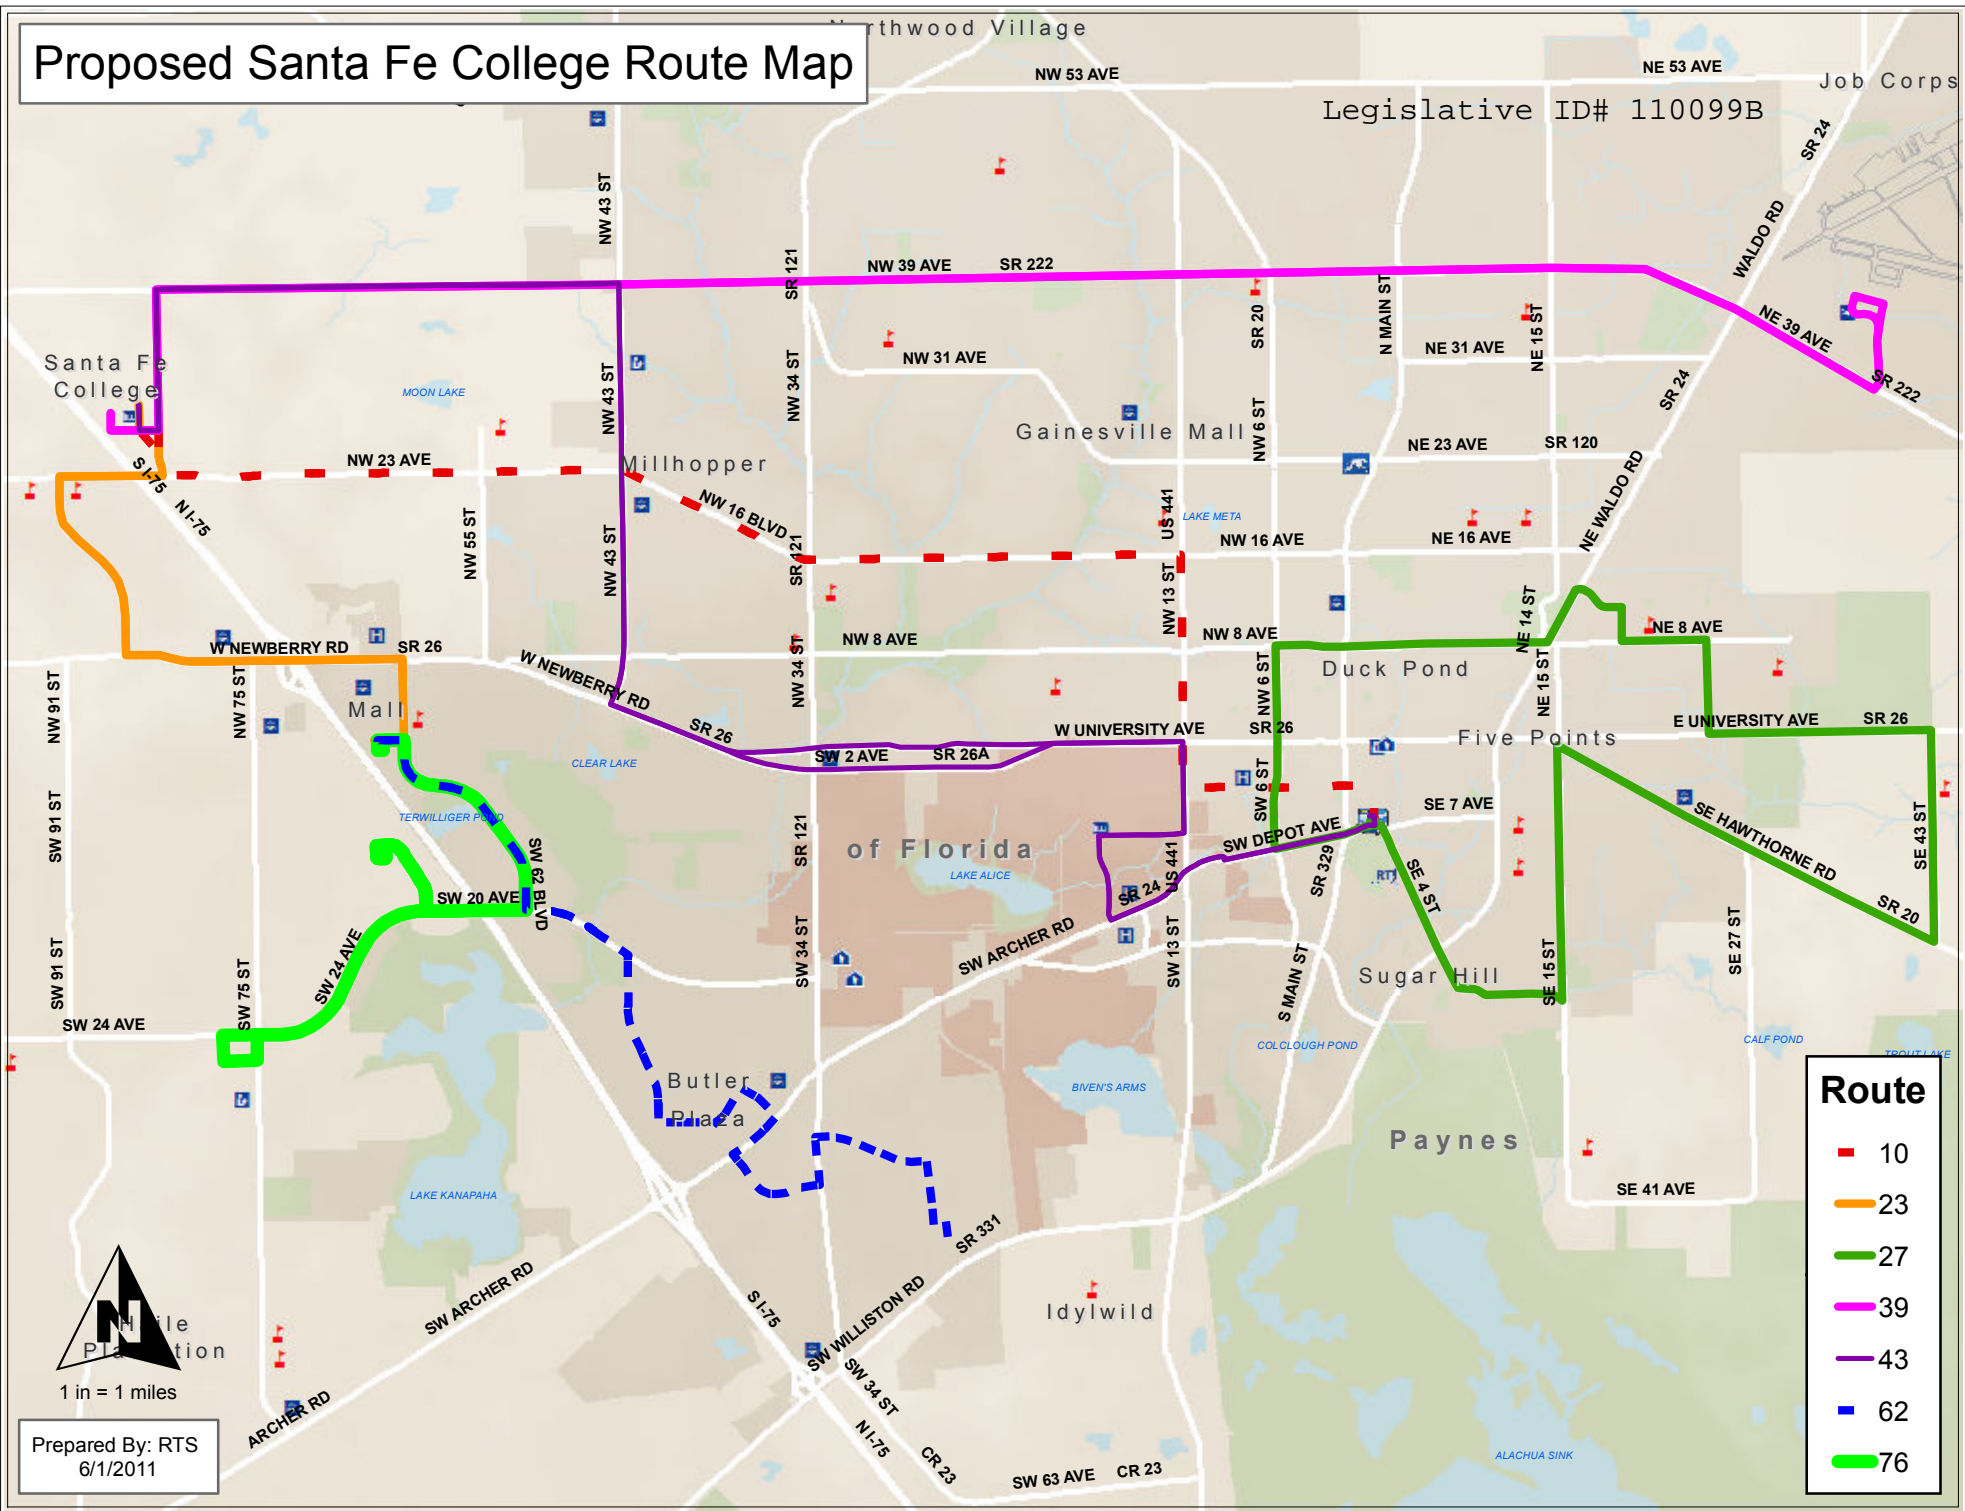

LEGISLATIVE #

110099B

Proposed Santa Fe College Route Map

Legislative ID# 110099B

Route	
Red dashed line	10
Orange solid line	23
Green solid line	27
Magenta solid line	39
Purple solid line	43
Blue dashed line	62
Bright green solid line	76