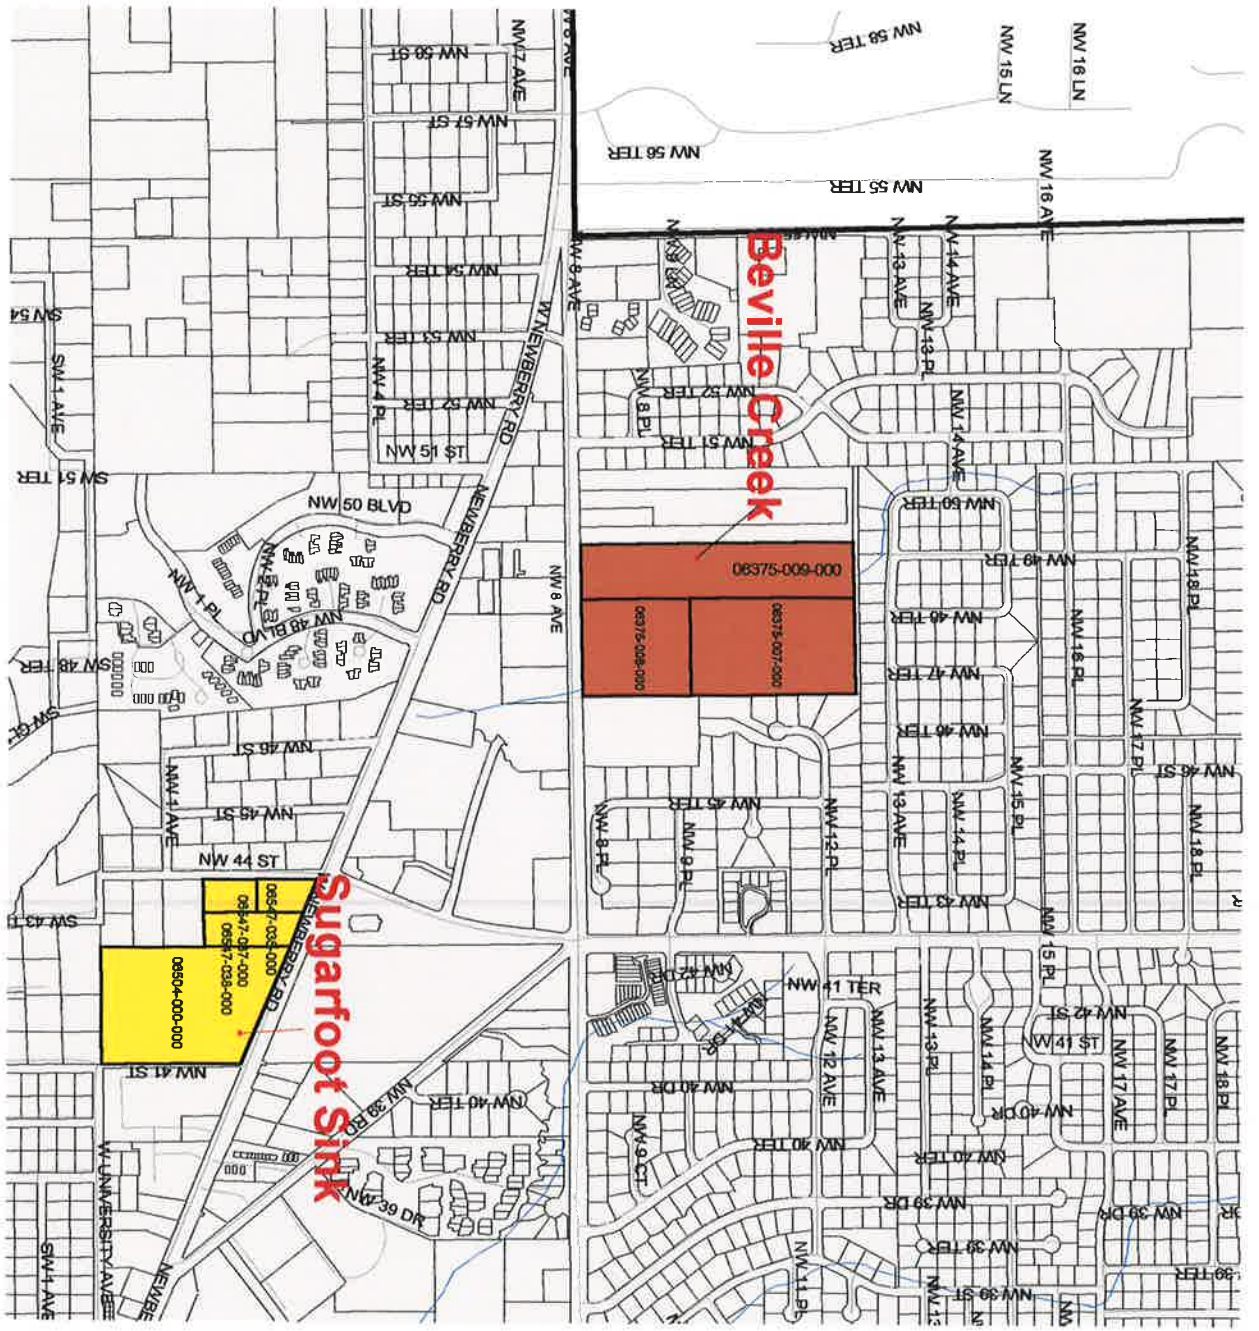

**FCT Grant Application 2001
General Location Map**

-  FCT Grants 2001
-  Beville Creek
-  Sugarfoot Sink
-  Little Hatchet Creek
-  Major Roads
-  Regulated Creeks
-  Lakes
-  City of Gainesville Boundaries

**Little Hatchet
Creek Flatwoods**

**FCT Grant Application 2001
Little Hatchet Creek Flatwoods
Detailed Location Map**

**FCT Grant Application 2001
Beville Creek & Sugarfoot Sink
Detailed Location Map**

-  Regulated Creeks
-  City Streets
-  City Parcels
-  City of Gainesville Boundaries