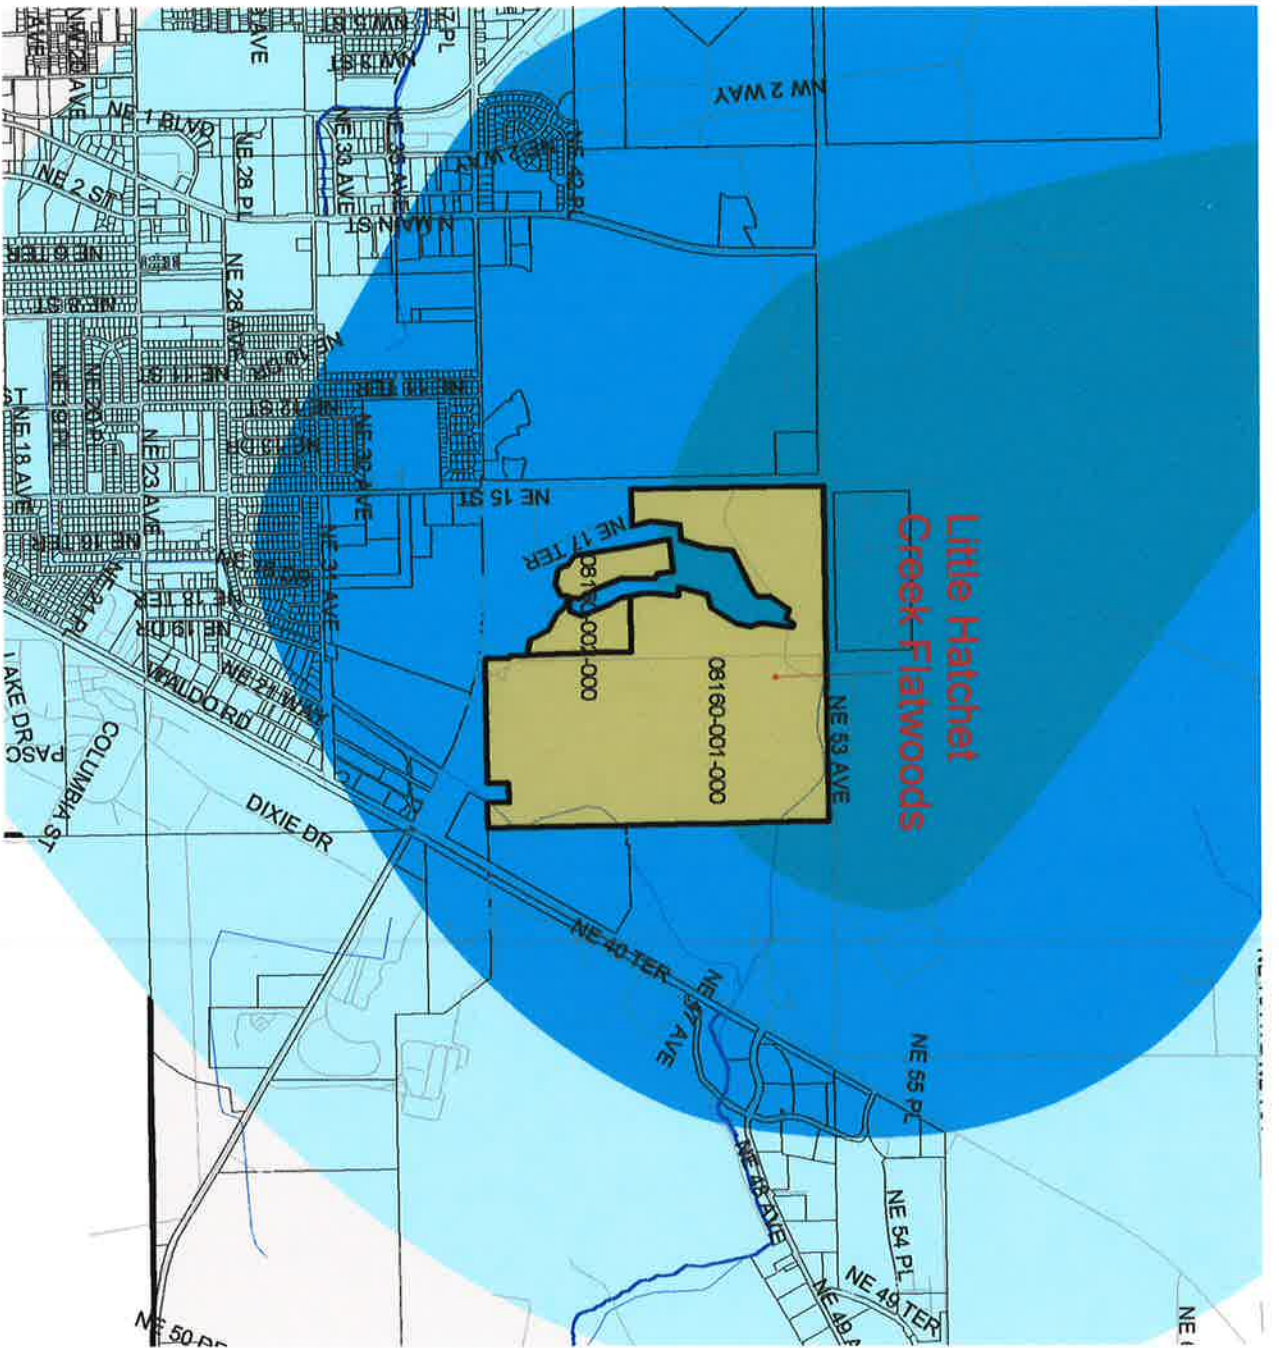

**FCT Grant Application 2001
General Location Map**

-  FCT Grants 2001
-  Beville Creek
-  Sugarfoot Sink
-  Little Hatchet Creek
-  Major Roads
-  Regulated Creeks
-  Lakes
-  City of Gainesville Boundaries

**Little Hatchet
Creek Flatwoods**

**FCT Grant Application 2001
Little Hatchet Creek Flatwoods
Detailed Location Map**

**FCT Grant Application 2001
Beville Creek & Sugarfoot Sink
Detailed Location Map**

-  Regulated Creeks
-  City Streets
-  City Parcels
-  City of Gainesville Boundaries