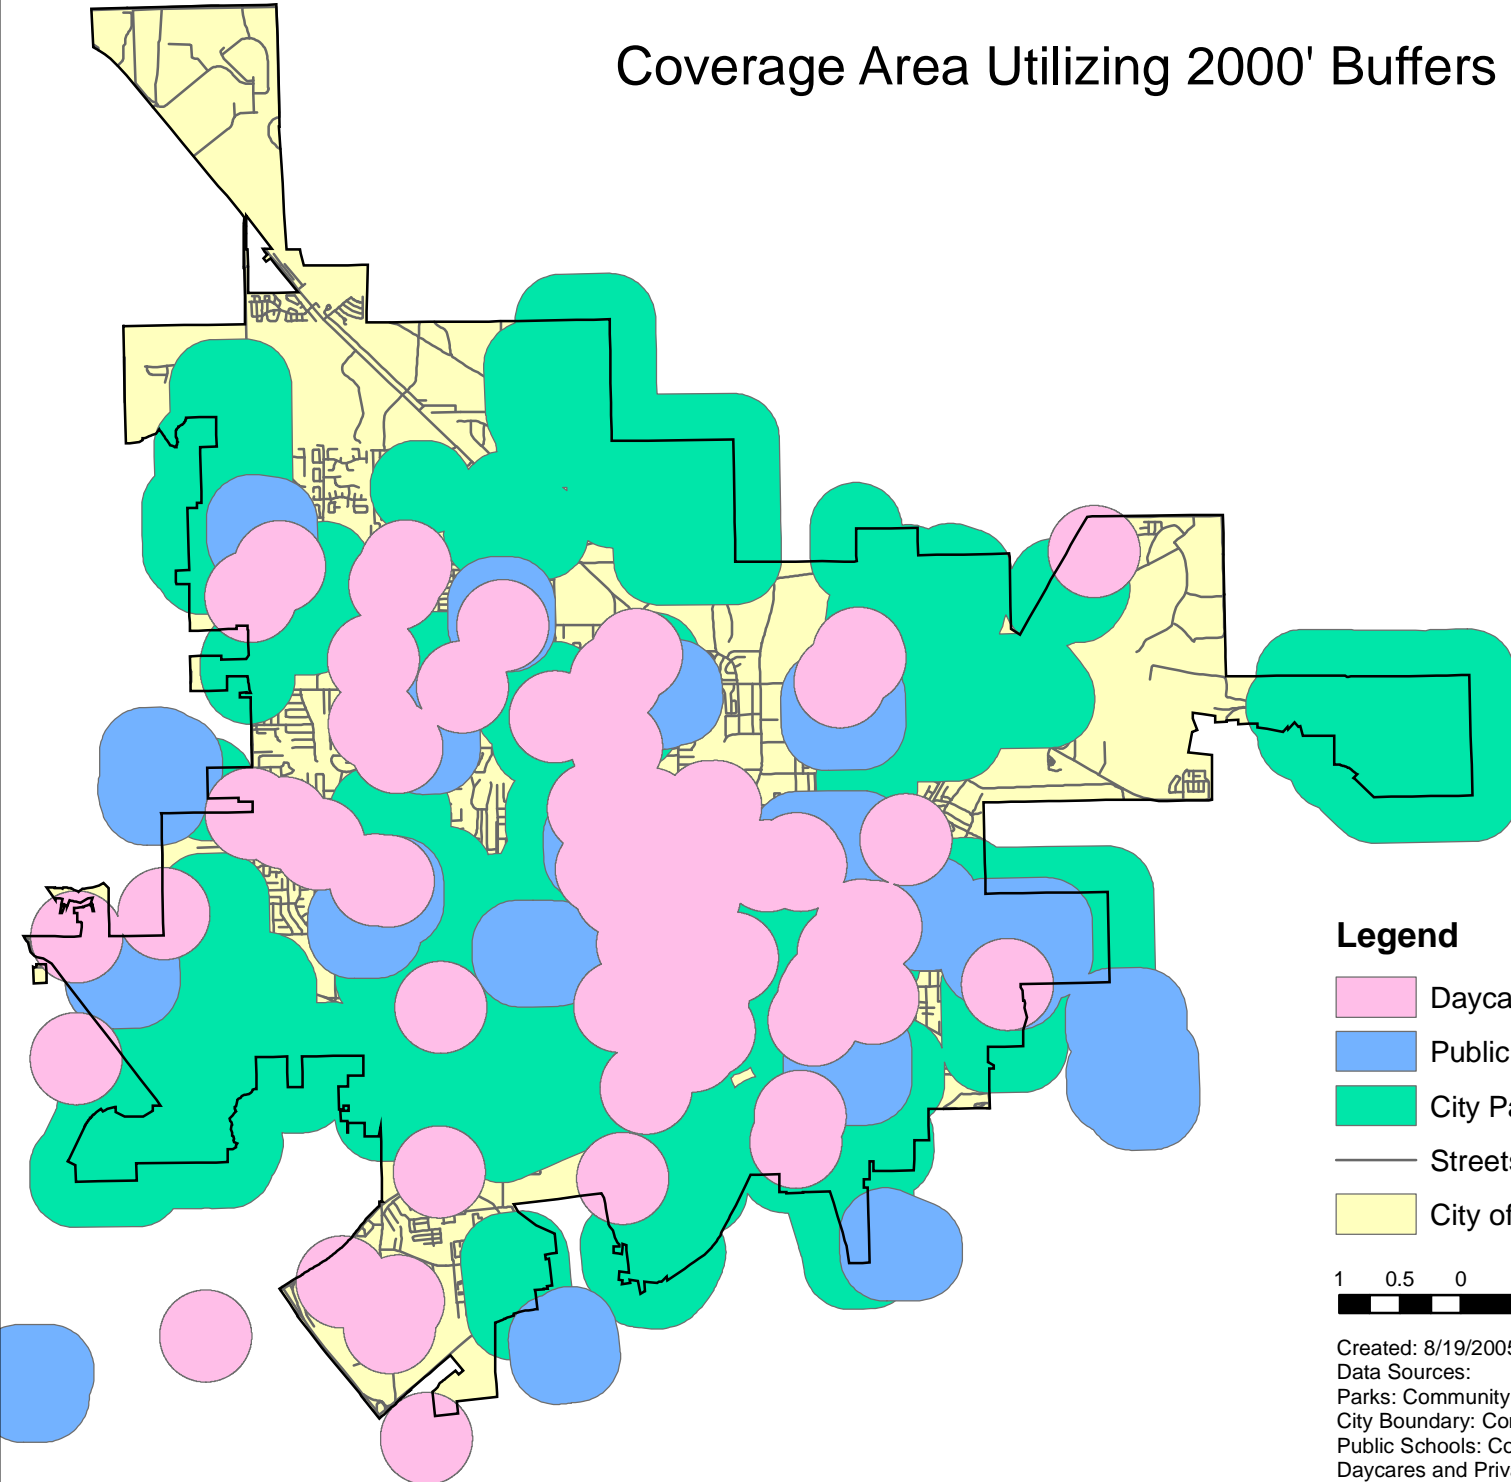

Coverage Area Utilizing 1500' Buffers

Legend

-  Daycares & Private Schools - 1500' Buffer
-  Public Schools - 1500' Buffer
-  City Parks & Tot Lots - 1500' Buffer
-  Streets
-  City of Gainesville

Created: 8/19/2005-jm
Data Sources:
Parks: Community Development (cgparks)
City Boundary: Community Development (cgbound_ply)
Public Schools: Community Development (cgpub_schools)
Daycares and Private Schools: GPD
All layers represent 100% buffer coverage for the specified features

Coverage Area Utilizing 2000' Buffers

Legend

-  Daycares & Private Schools - 2000' Buffer
-  Public Schools - 2000' Buffer
-  City Parks & Tot Lots - 2000' Buffer
-  Streets
-  City of Gainesville

1 0.5 0 1 Miles