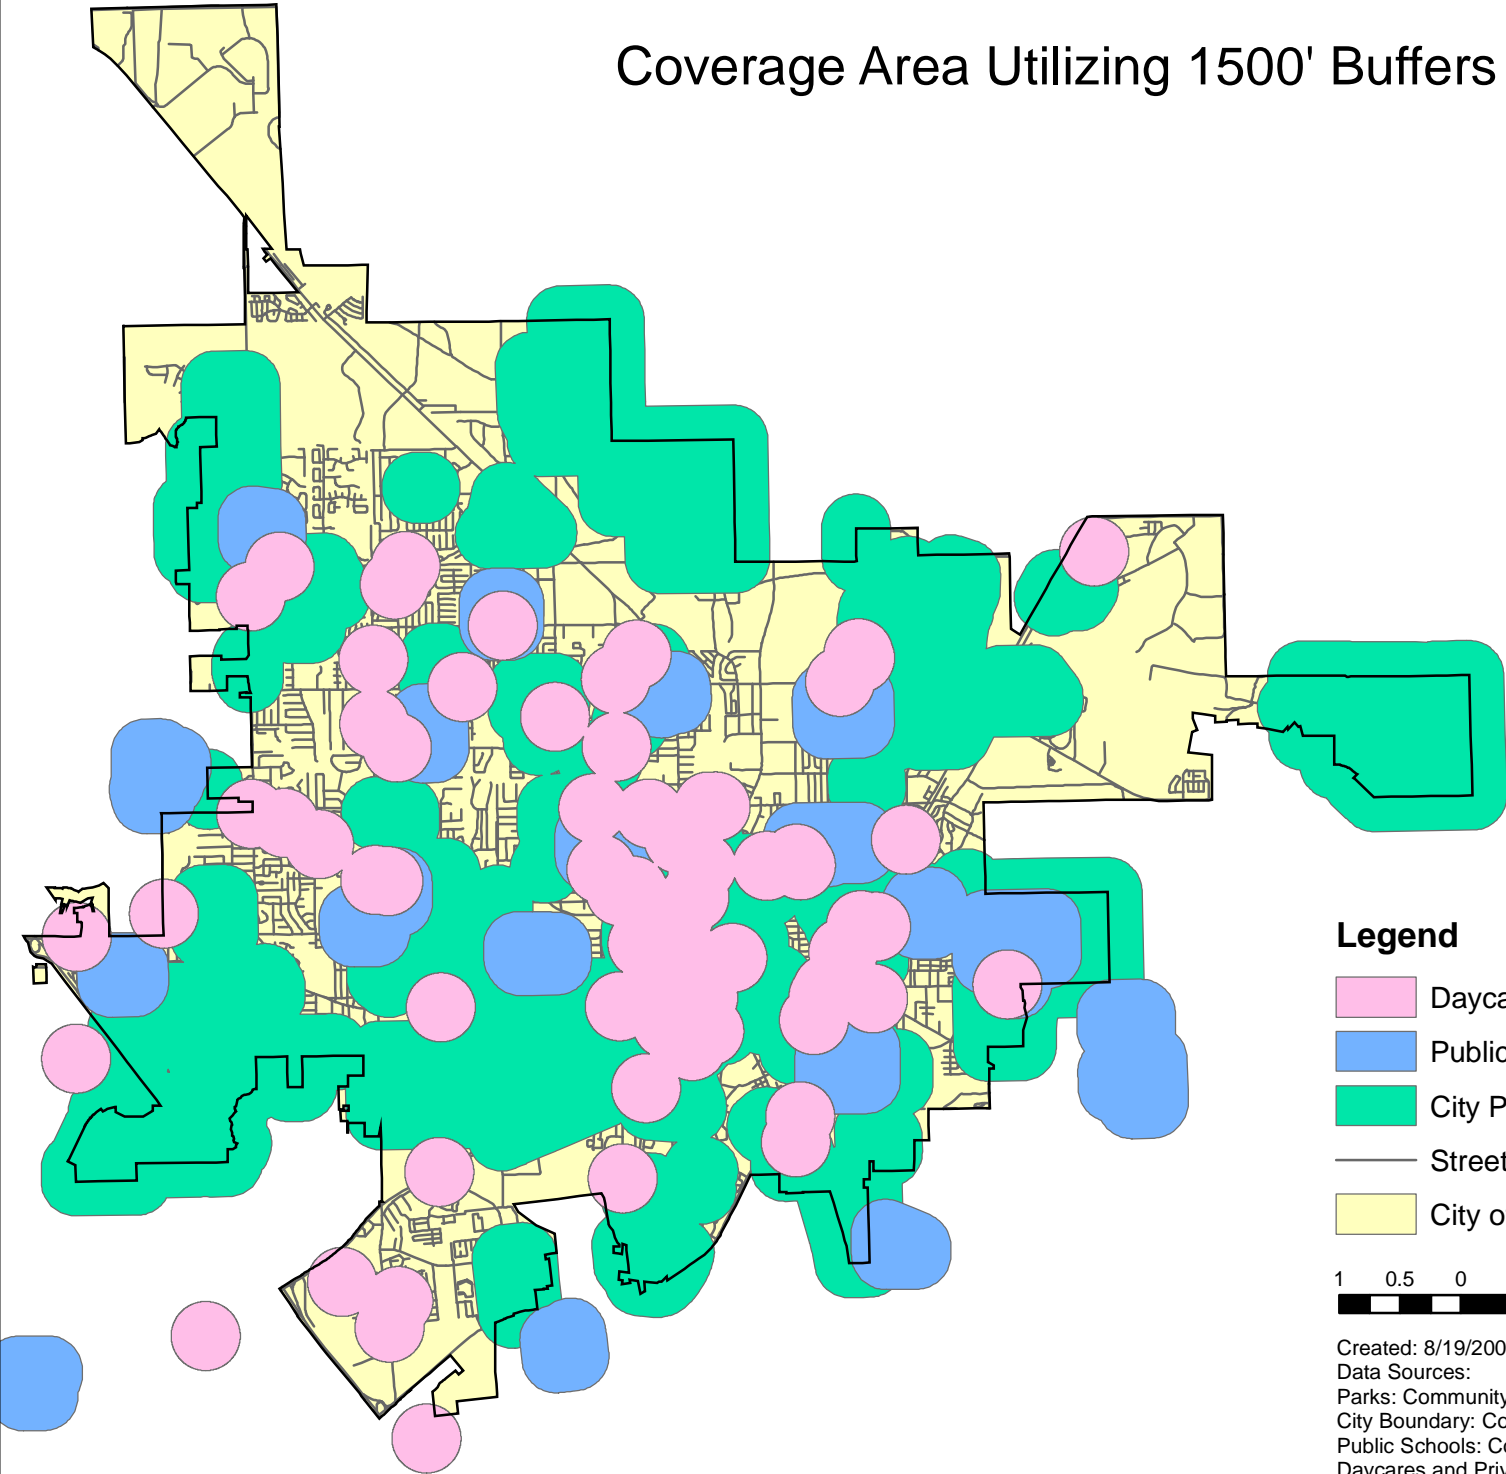

Coverage Area Utilizing 1500' Buffers

Legend

-  Daycares & Private Schools - 1500' Buffer
-  Public Schools - 1500' Buffer
-  City Parks & Tot Lots - 1500' Buffer
-  Streets
-  City of Gainesville

Created: 8/19/2005-jm
Data Sources:
Parks: Community Development (cgparks)
City Boundary: Community Development (cgbound_ply)
Public Schools: Community Development (cgpub_schools)
Daycares and Private Schools: GPD
All layers represent 100% buffer coverage for the specified features

Coverage Area Utilizing 2000' Buffers

Legend

-  Daycares & Private Schools - 2000' Buffer
-  Public Schools - 2000' Buffer
-  City Parks & Tot Lots - 2000' Buffer
-  Streets
-  City of Gainesville

1 0.5 0 1 Miles

All layers represent 100% buffer coverage for the specified features

Coverage Area Utilizing 2500' Buffers

Legend

- Daycares & Private Schools - 2500' Buffer
- Public Schools - 2500' Buffer
- City Parks & Tot Lots - 2500' Buffer
- Streets
- City of Gainesville