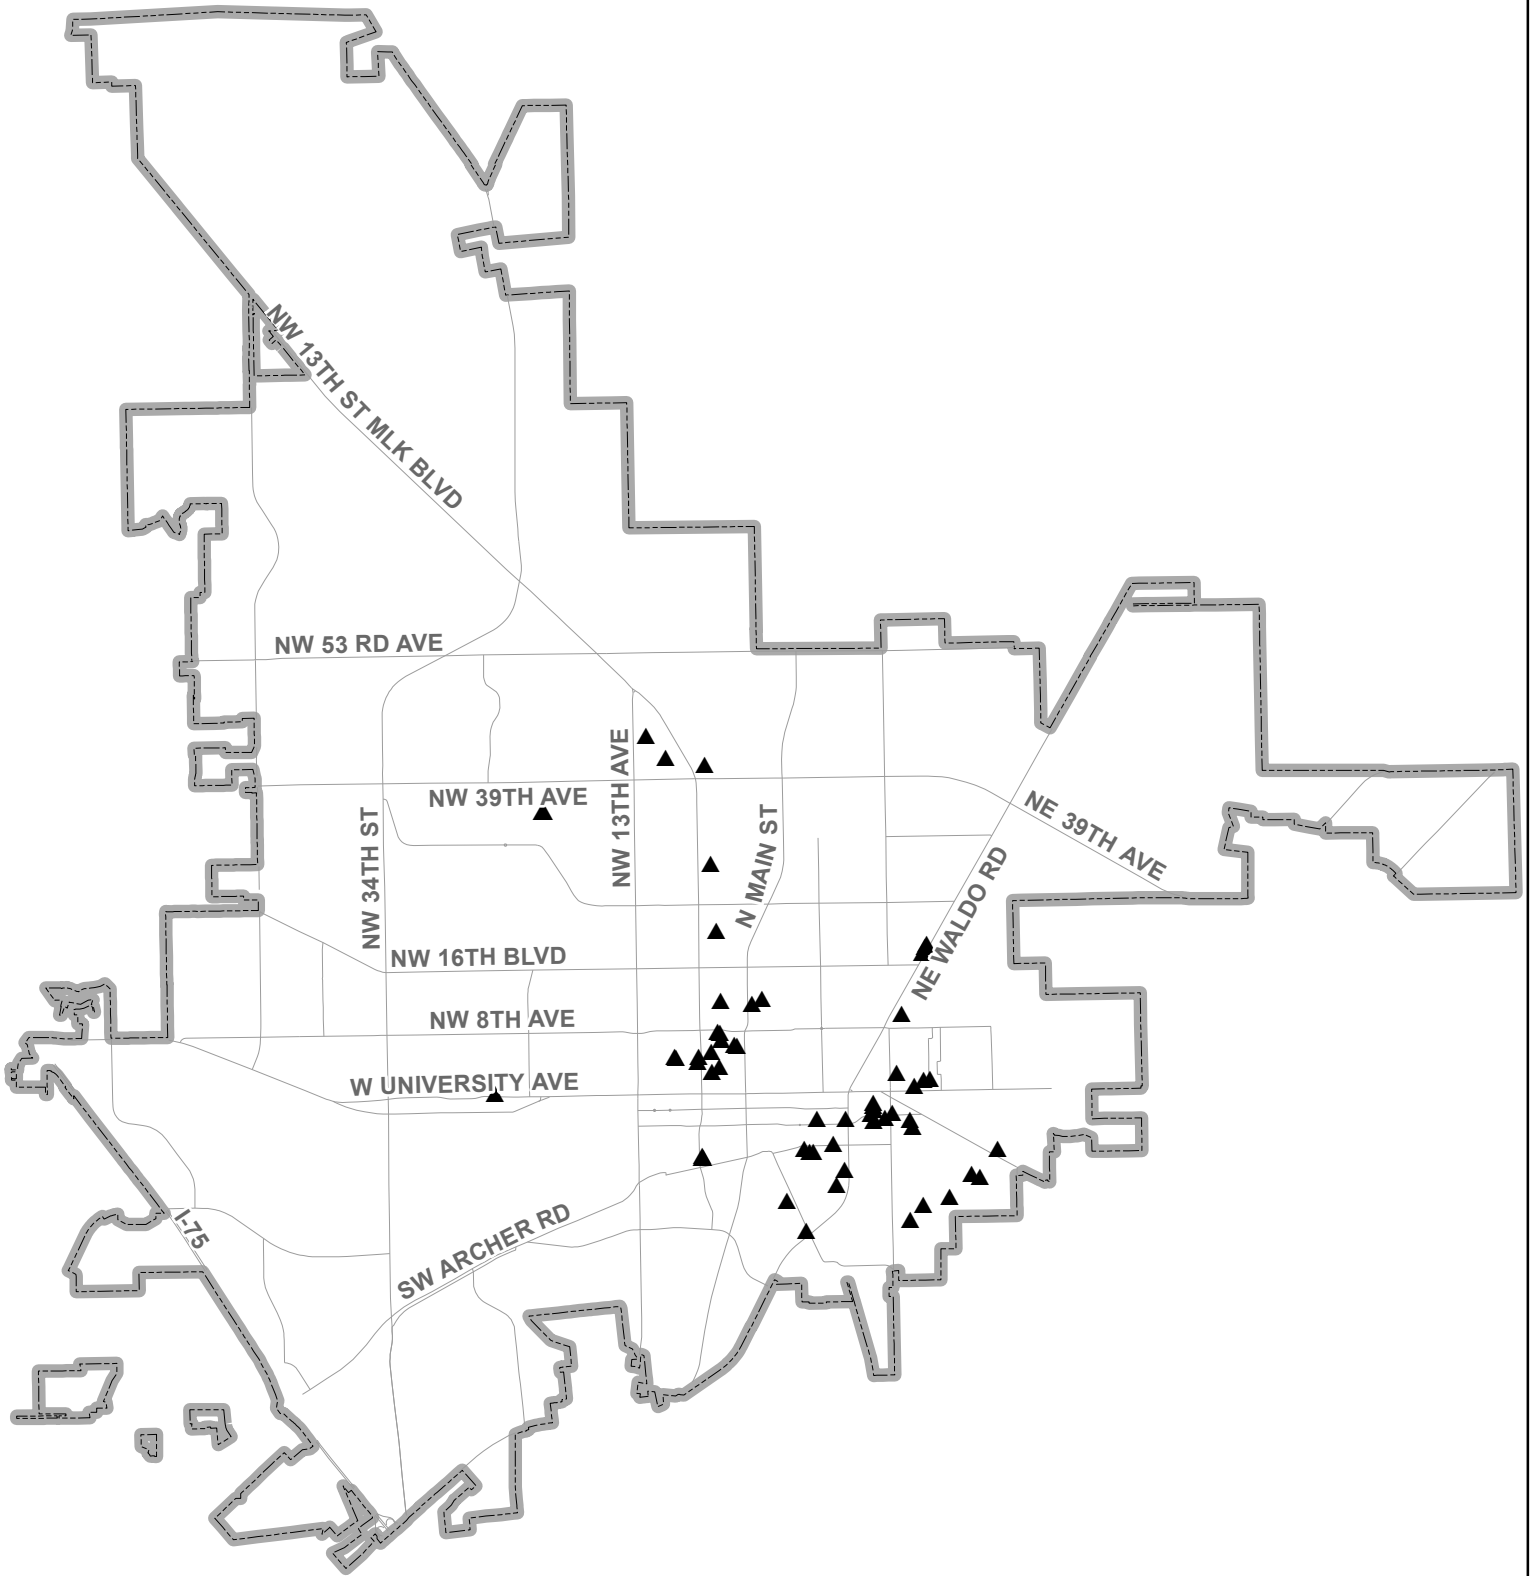

## Assisted Housing Developments

Gainesville, FL

▲ PHA Developments (Public Housing Authority/ Renter Occupied)

N

0 7,500 15,000

Feet