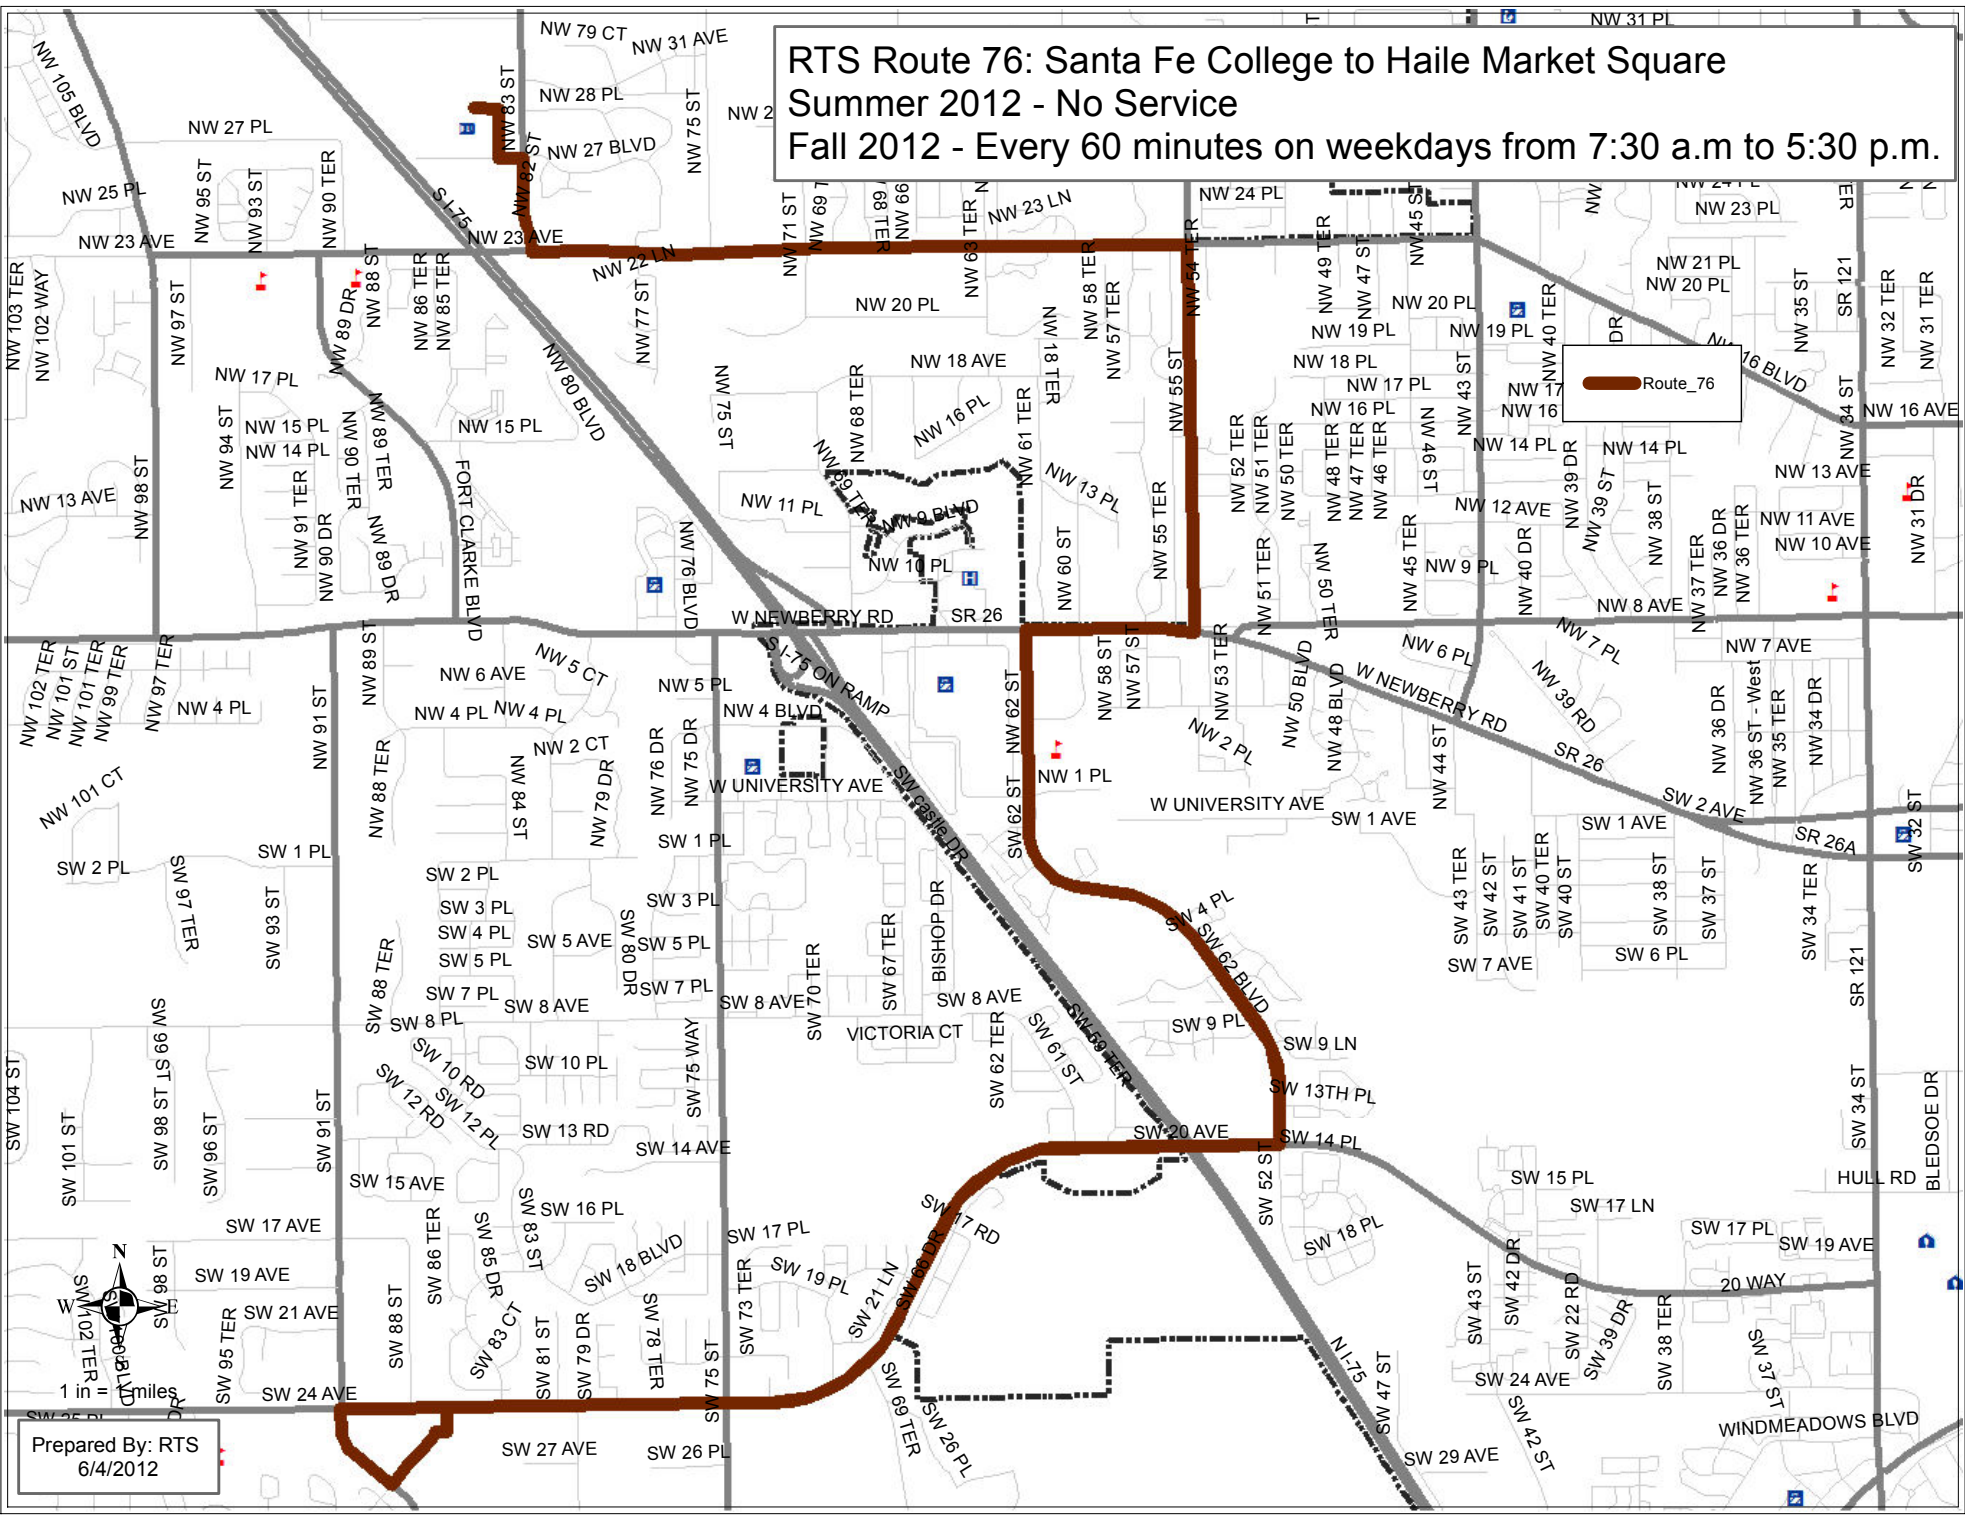

LEGISLATIVE ID

#120301A

RTS Route 76: Santa Fe College to Haile Market Square
Summer 2012 - No Service
Fall 2012 - Every 60 minutes on weekdays from 7:30 a.m to 5:30 p.m.

Prepared By: RTS
6/4/2012