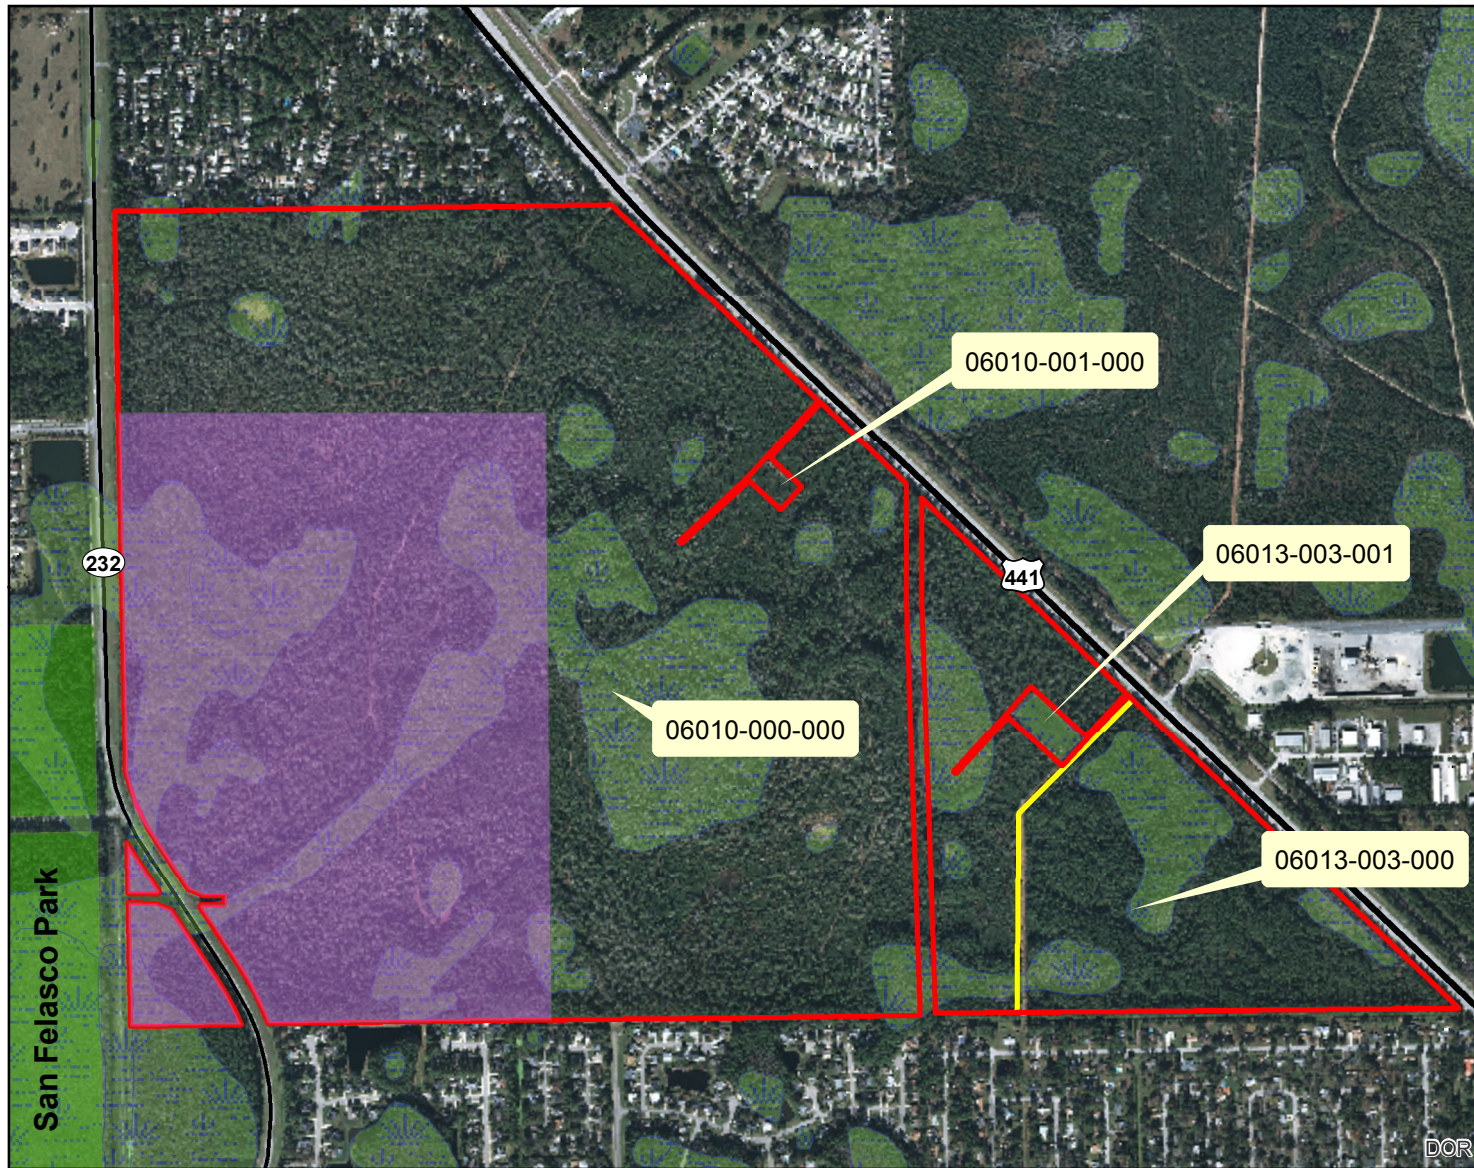

Weiss Property - City/County Split

#150085B

Legend

- 4 Weiss Parcels (~711 ac)
- City of Gainesville (~245 ac)
- Gas Line
- Wetlands

DISCLAIMER: This map and the spatial data it contains are made available as a public service, to be used for reference purposes only. The Alachua County Environmental Protection Department provides this information AS IS without warranty of any kind. The quality of the data is dependent on the various sources from which each data layer is obtained.