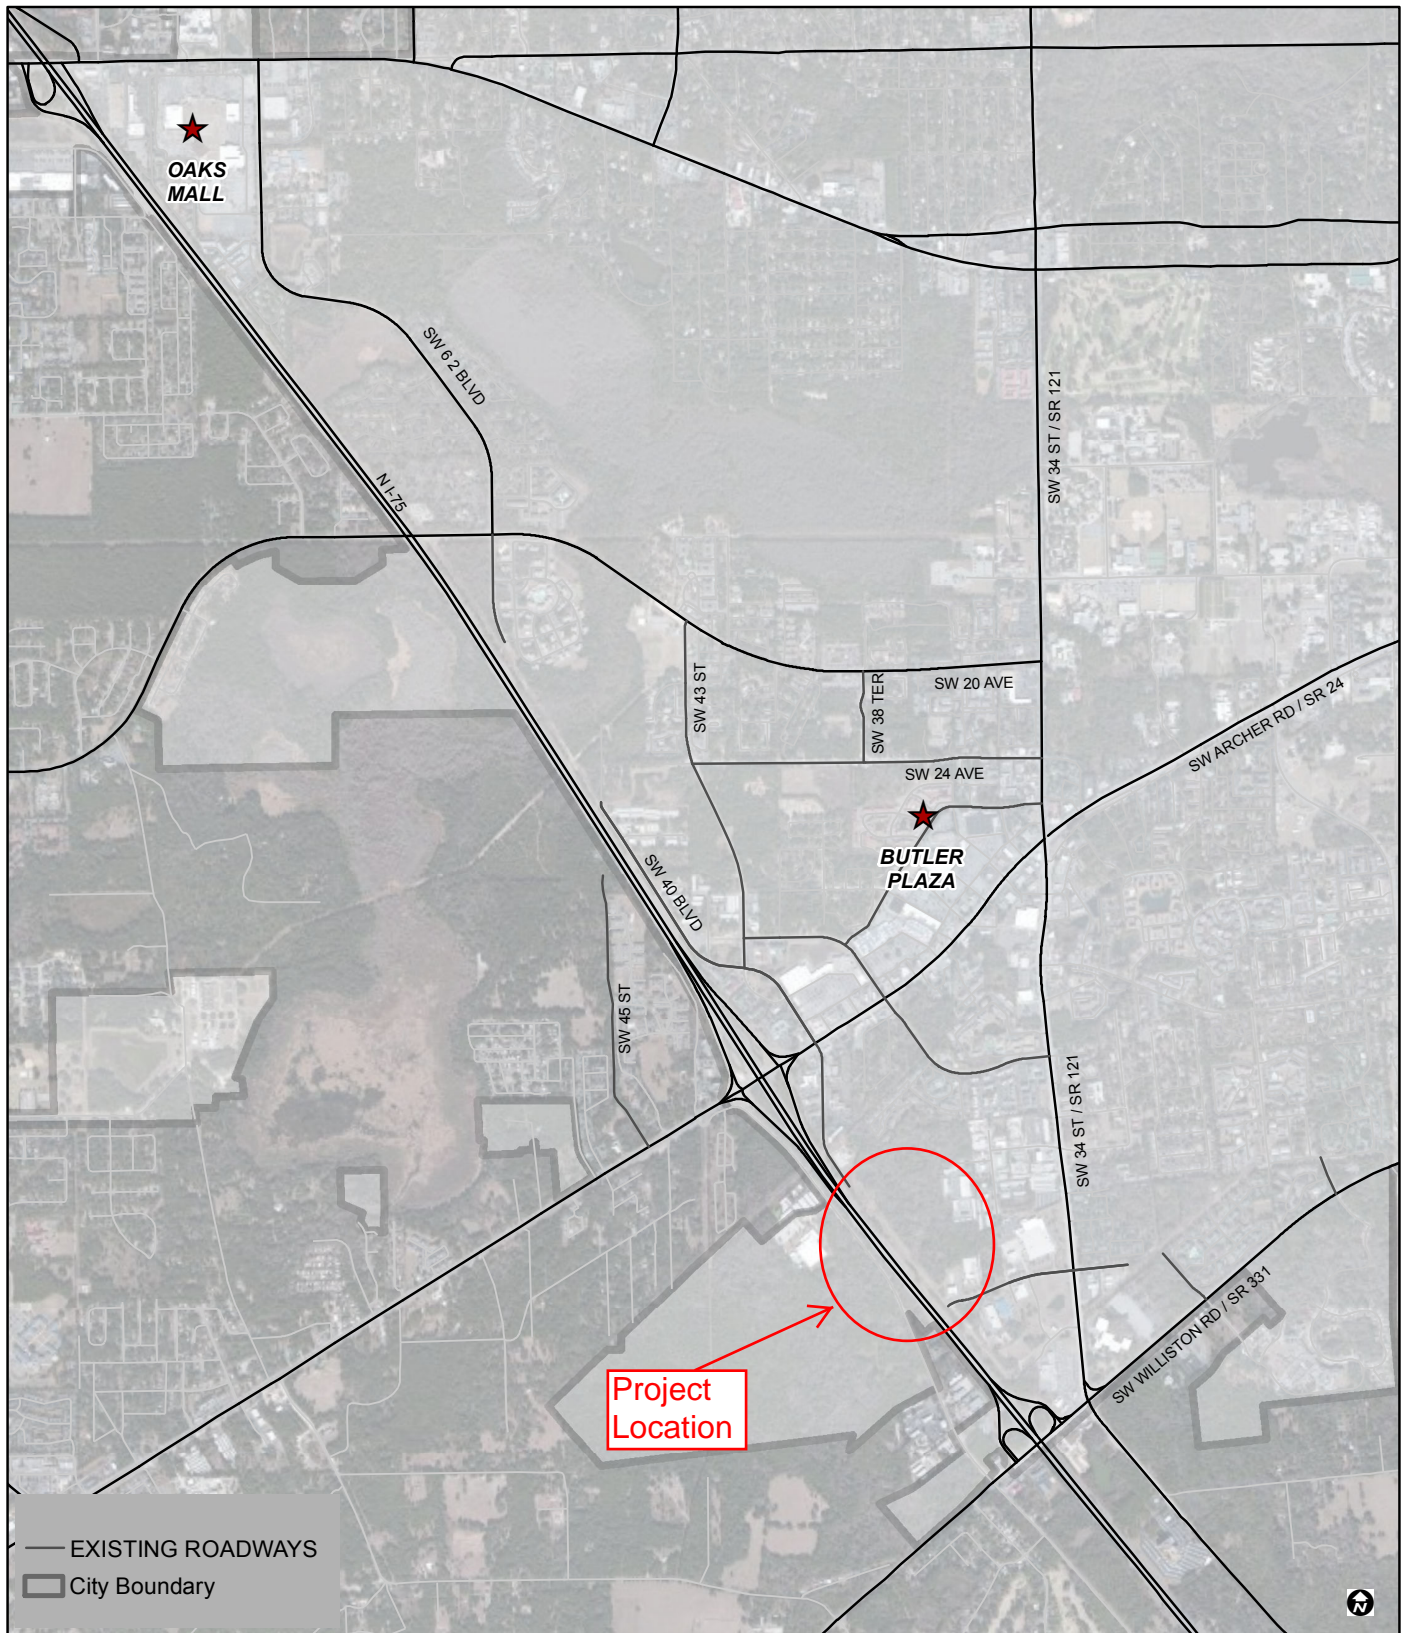

SW TRANSPORTATION CORRIDORS