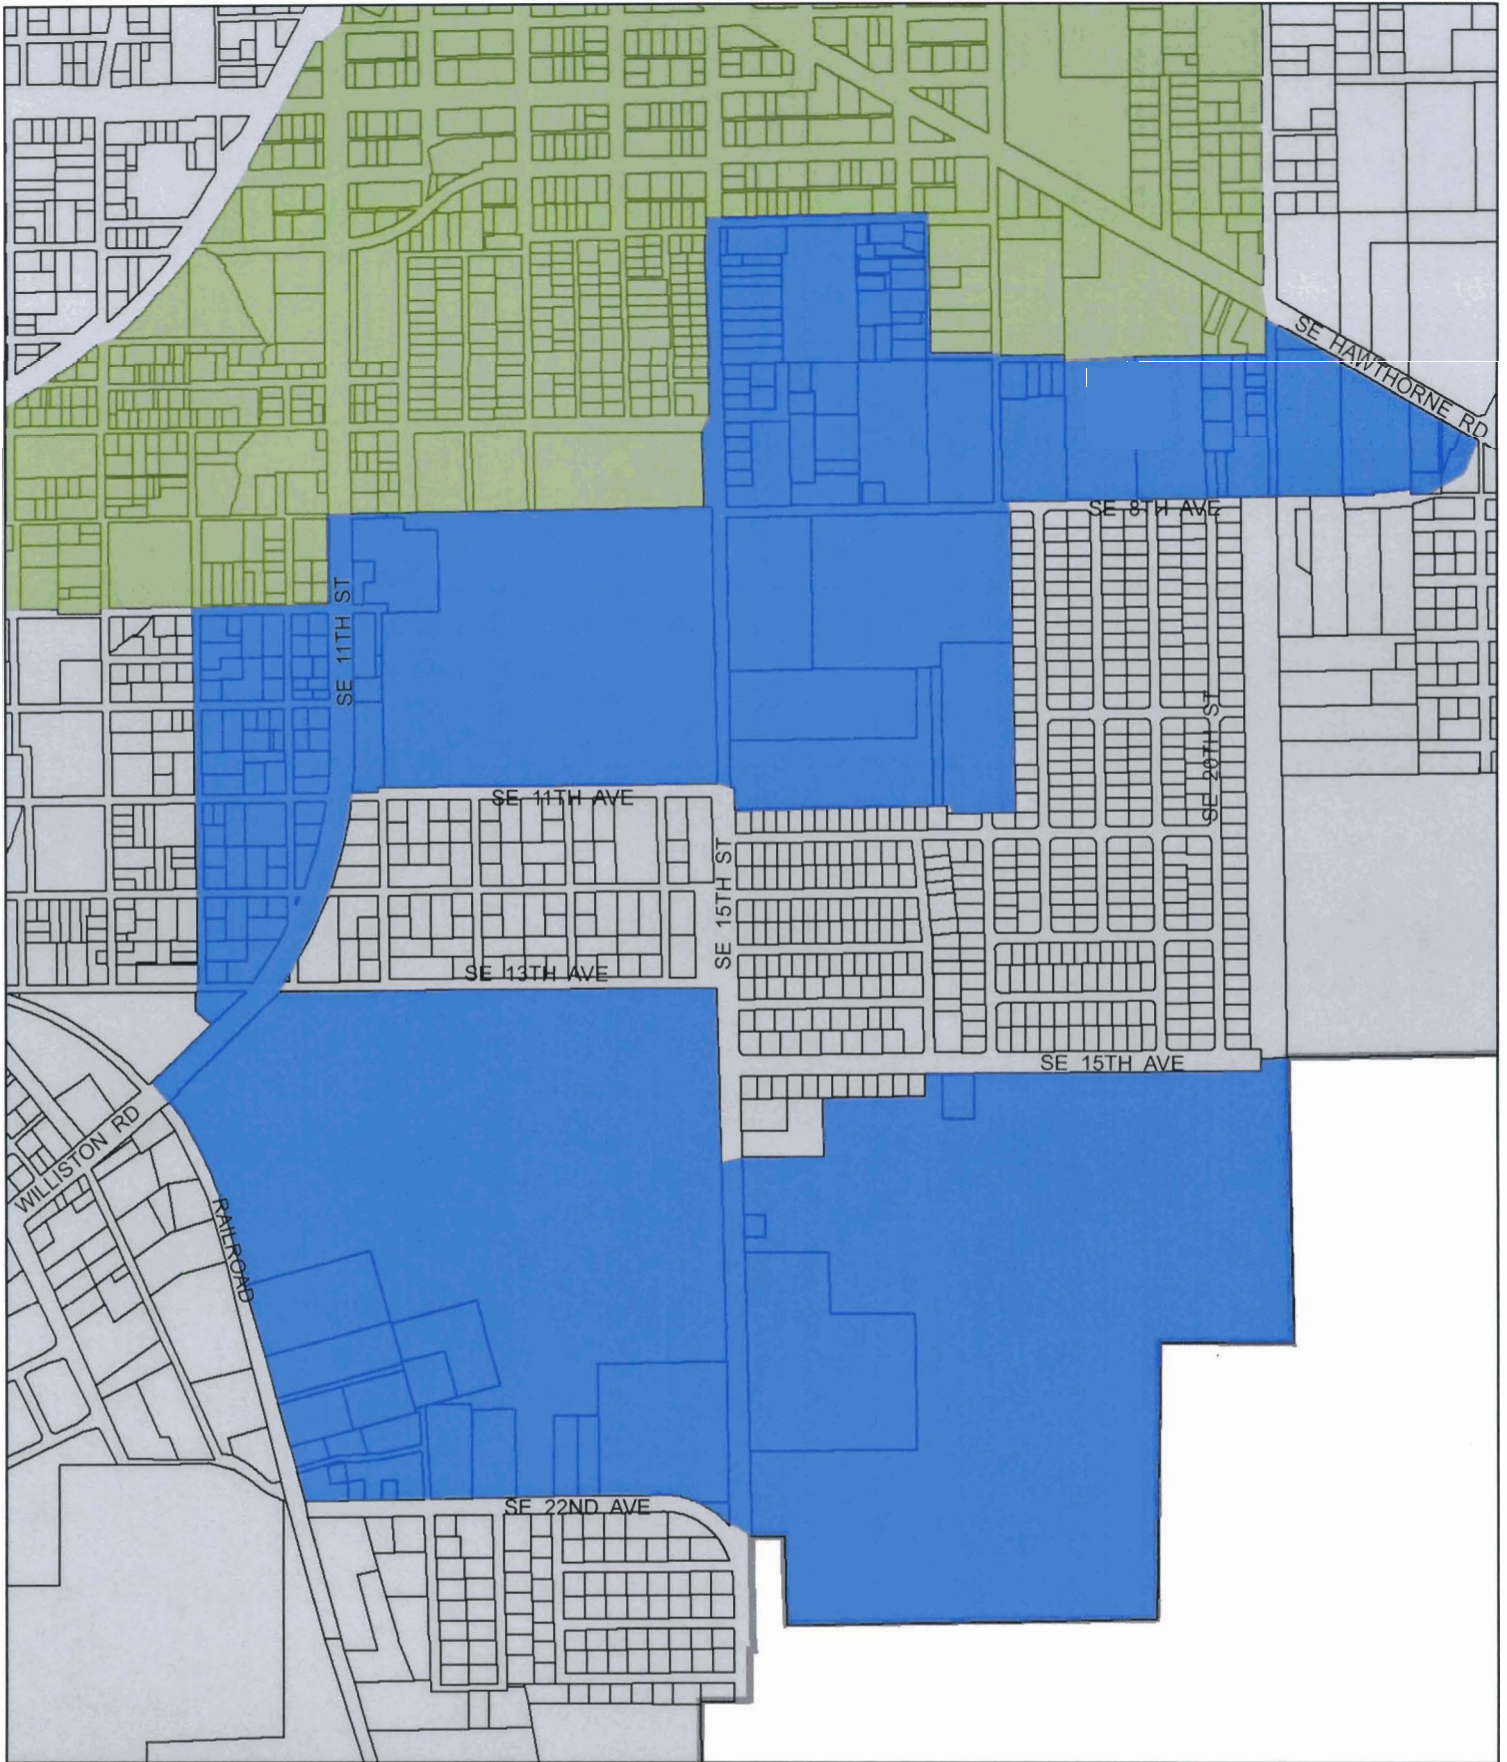

#050774

Proposed Expansion of Community Redevelopment Agency Eastside District

 Eastside CRA Expansion Area

 Eastside CRA

City Limits

Prepared by the Dept. of Comm. Dev./GIS
File: Maki 2005/John_Eastside_CRA_Expansion

This map is for informational purposes only. Do not rely on this map for accuracy of dimensions, size or location. The City of Gainesville does not assume responsibility to update this information or for any error or omission on this map. For specific information, you are directed to contact the City of Gainesville, Florida