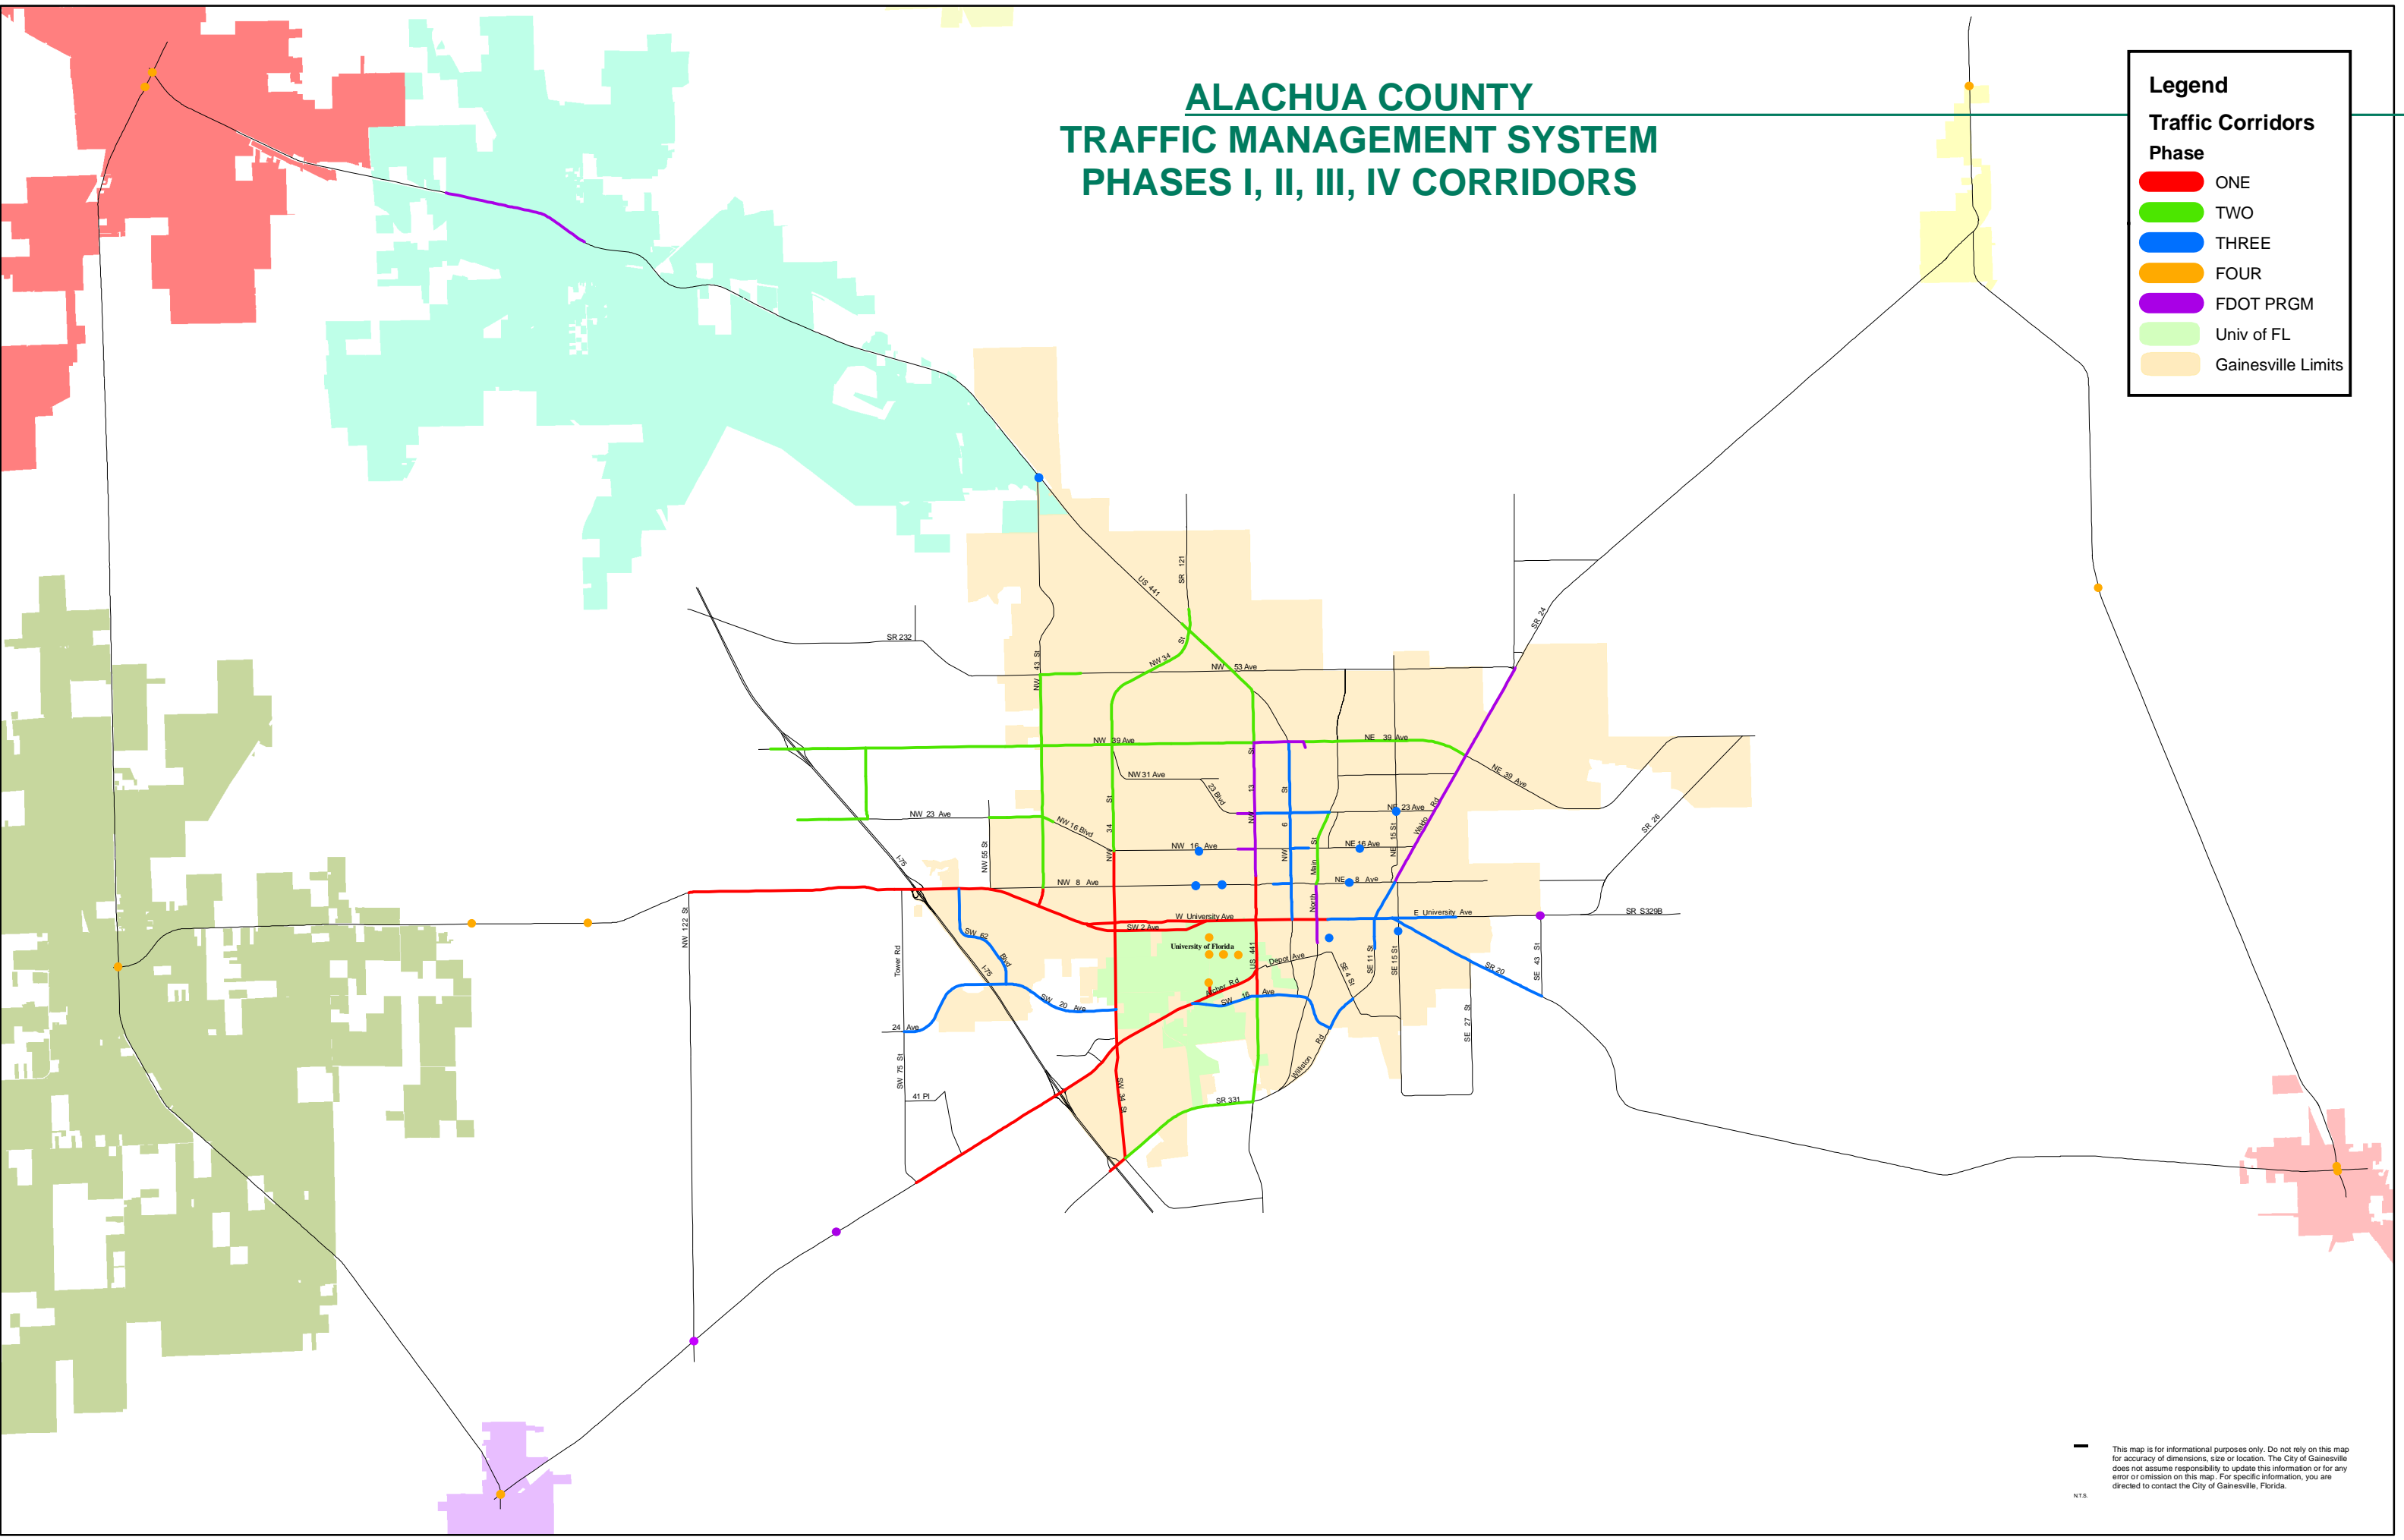

ALACHUA COUNTY TRAFFIC MANAGEMENT SYSTEM PHASES I, II, III, IV CORRIDORS

Legend

Traffic Corridors

Phase

- ONE
- TWO
- THREE
- FOUR
- FDOT PRGM
- Univ of FL
- Gainesville Limits