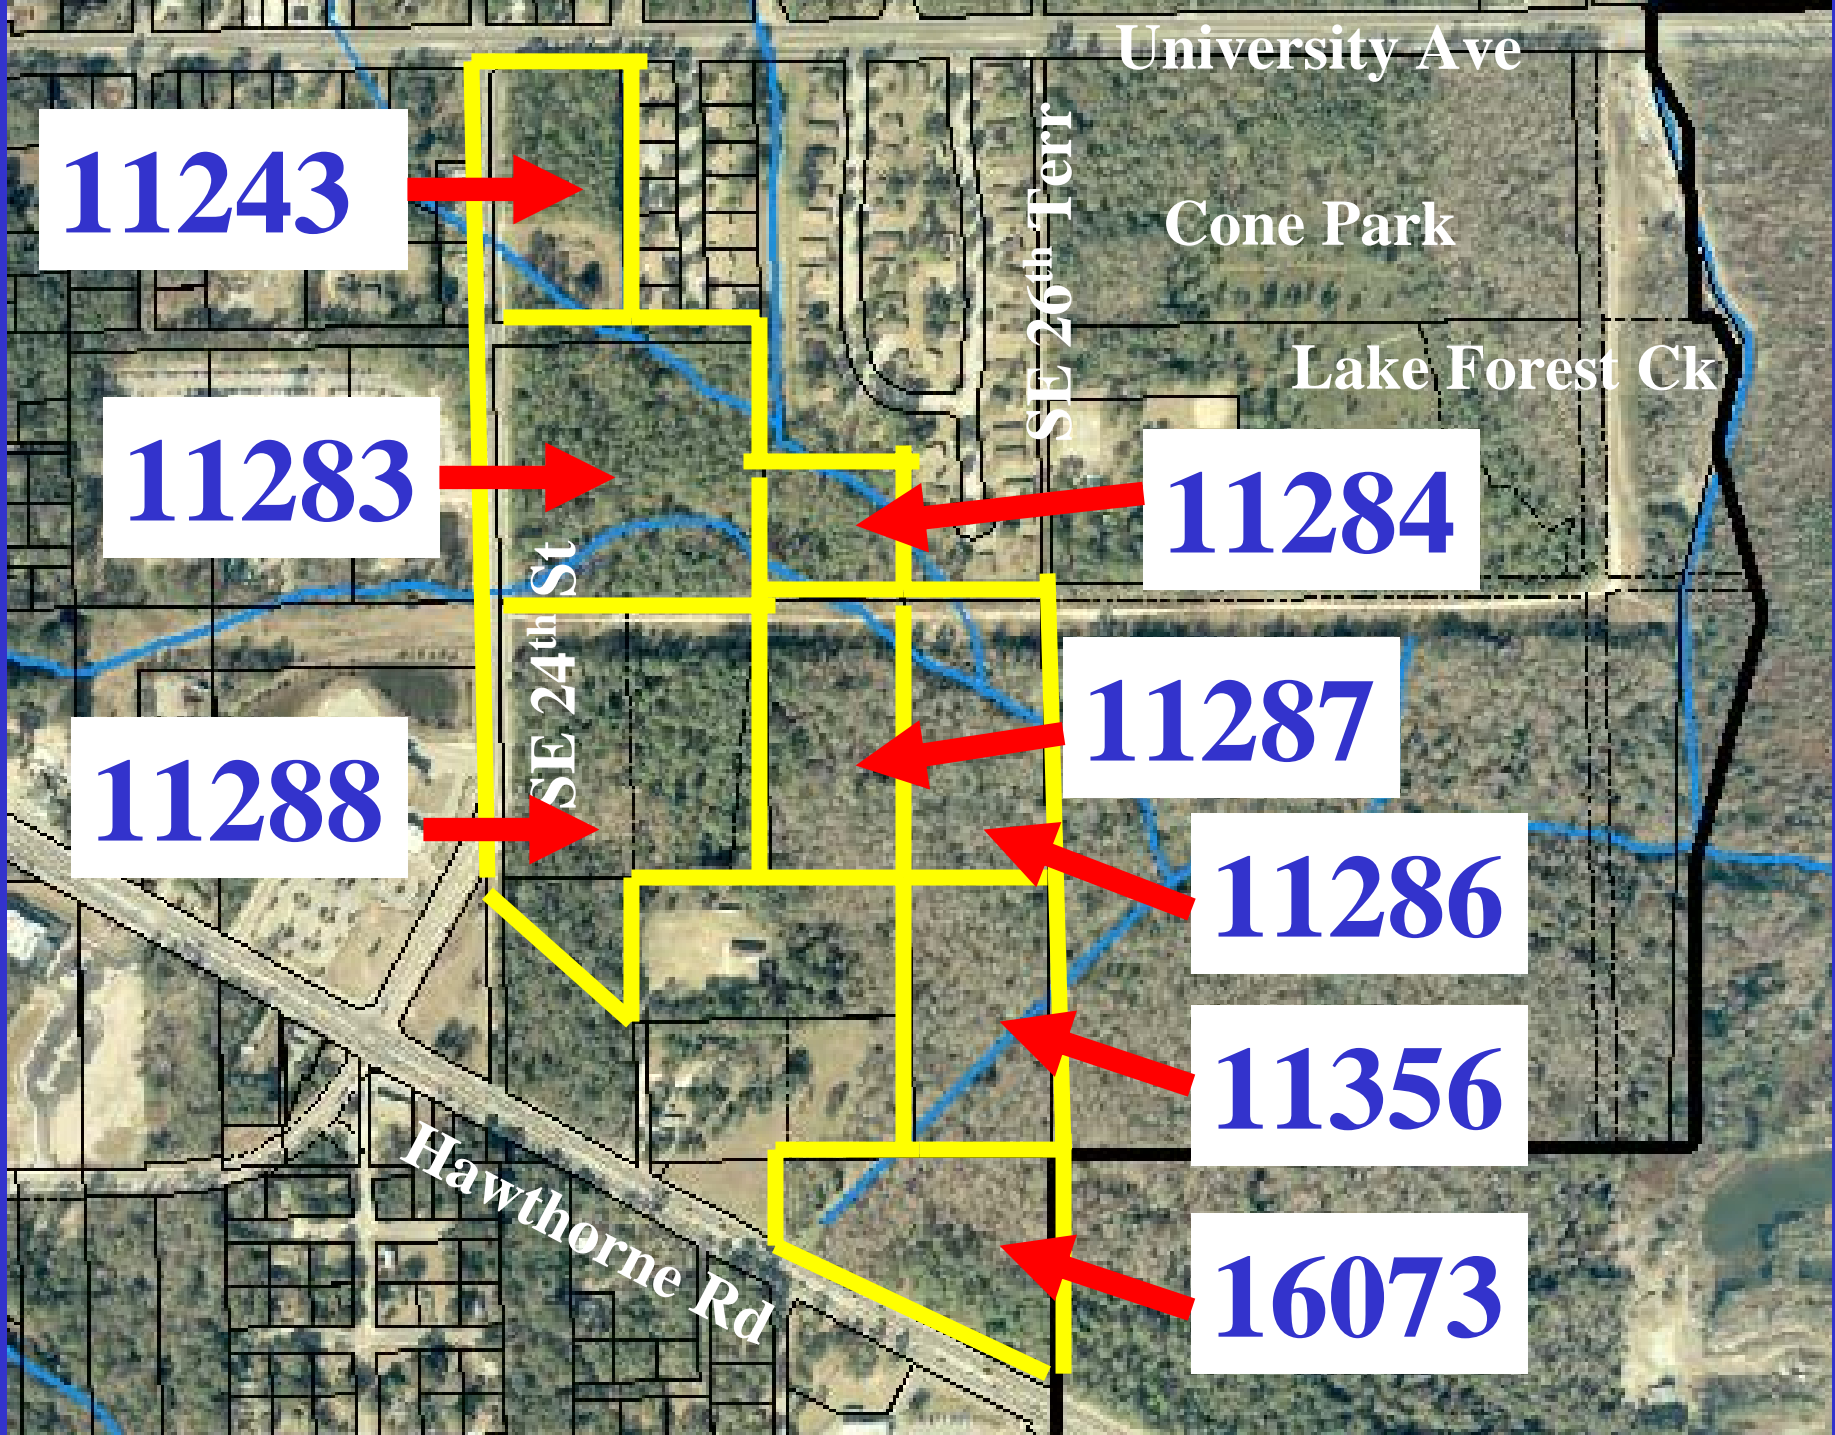

**Overlaying Significant
Ecological Communities
to properties in
Southeast Gainesville**

23ZON-06PB

Highlights

- **8 parcels: 47 ac**
- **Rated “high quality” in 2001**
- **Are the properties worthy of overlay inclusion?**

11243

11283

11284

11288

11287

11286

11356

16073

University Ave

Cone Park

Lake Forest Ck

SE 26th Terr

SE 24th St

Hawthorne Rd

**Adopt Significant Ecological Communities
Overlay for Subject Parcels**