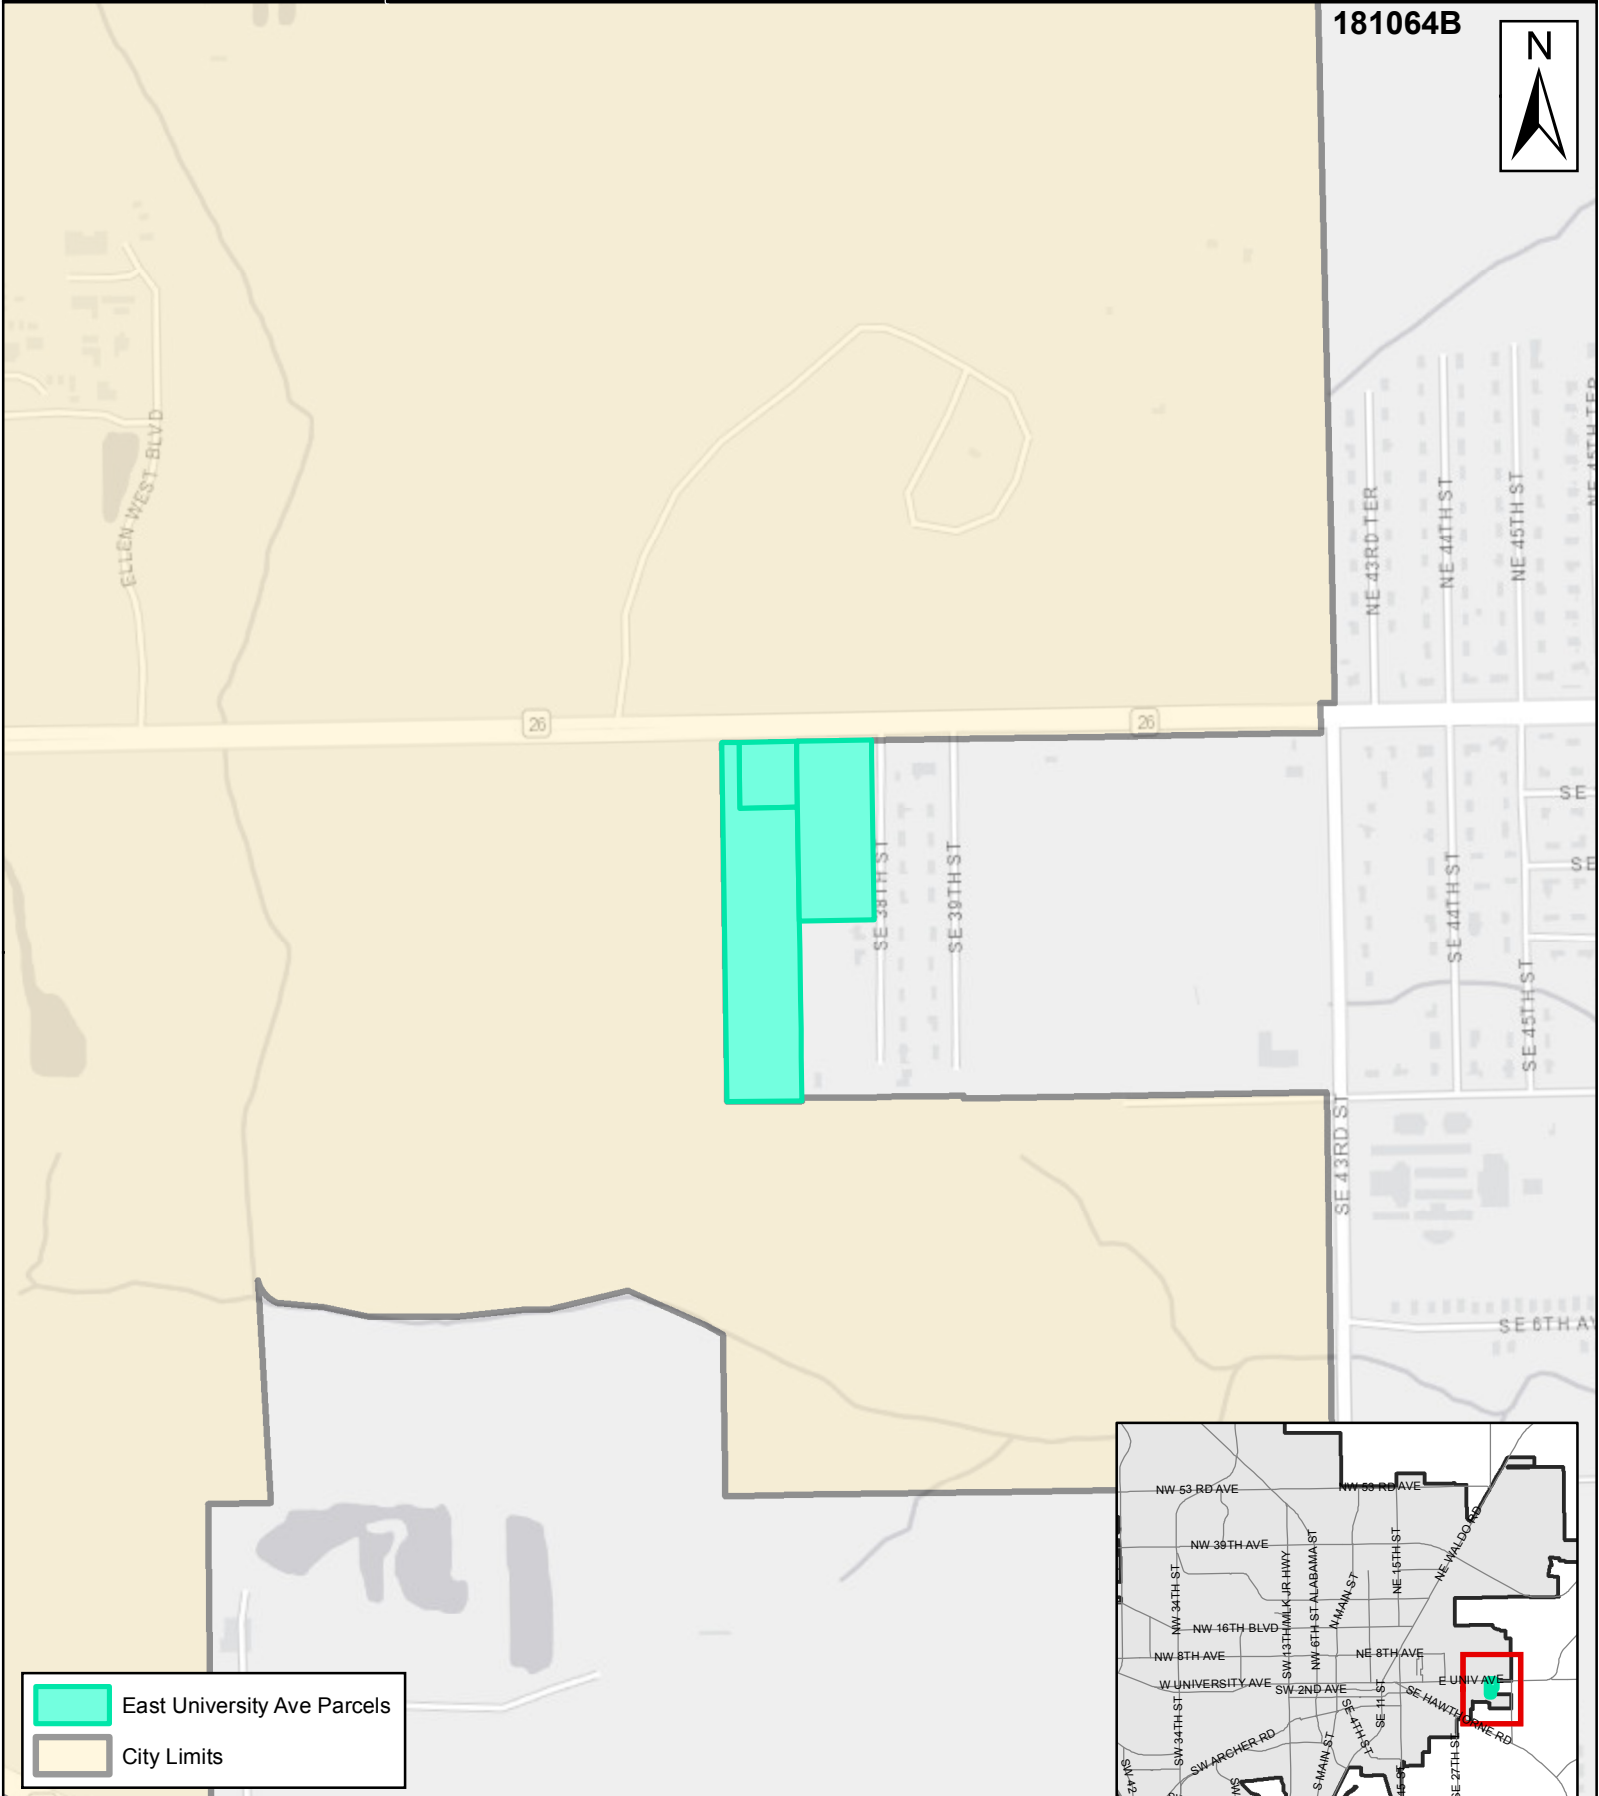

Proposed Annexation - Southeastern Conference Association of Churches

Parcels 10891-000-000, 10891-001-000, 10982-000-000 | Voluntary Annexation

181064B

East University Ave Parcels

City Limits