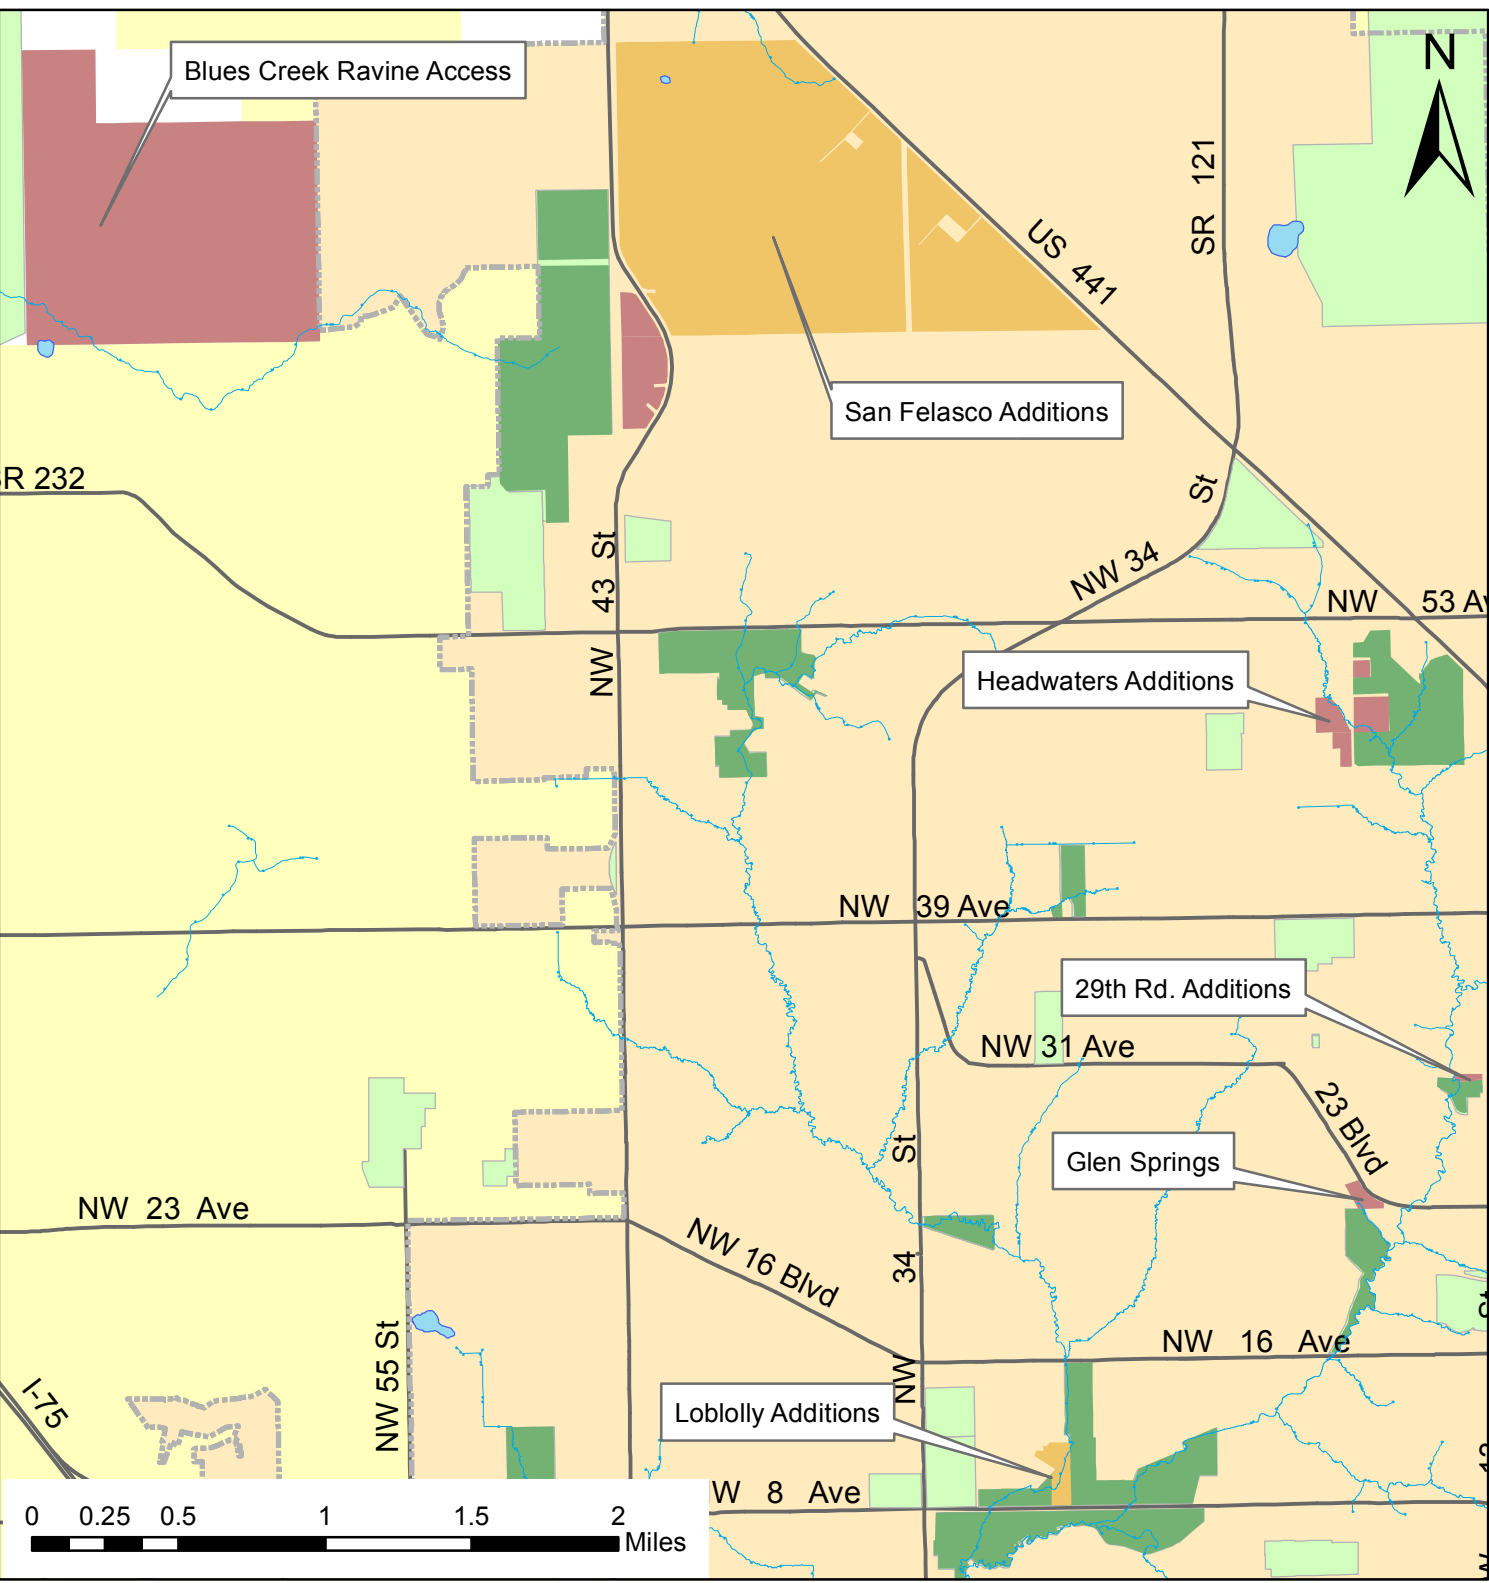

Greenspace Acquisition Priorities: Northeast

- On Acquisition List
- New Addition to List
- Proposed Removal from List
- City Nature Parks
- Other Public Land
- Lakes
- City of Gainesville City Limits
- Urban Reserve Area
- Major Roads
- Creeks

This map is for informational purposes only. Do not rely on this map for accuracy of dimensions, size, or location. The City of Gainesville does not assume responsibility to update this information or for any error or omission on this map. For specific information, you are directed to contact the City of Gainesville, Florida.

Greenspace Acquisition Priorities: Northwest

- On Acquisition List
- New Additions to List
- City Nature Parks
- Other Public Land
- City of Gainesville City Limits
- Urban Reserve Area
- Lakes
- Major Roads
- Creeks

Greenspace Acquisition Priorities: Southeast

- On Acquisition List
- New Addition to List
- City Nature Parks
- Other Public Land
- City of Gainesville City Limits
- Urban Reserve Area
- Lakes
- Major Roads
- Creeks