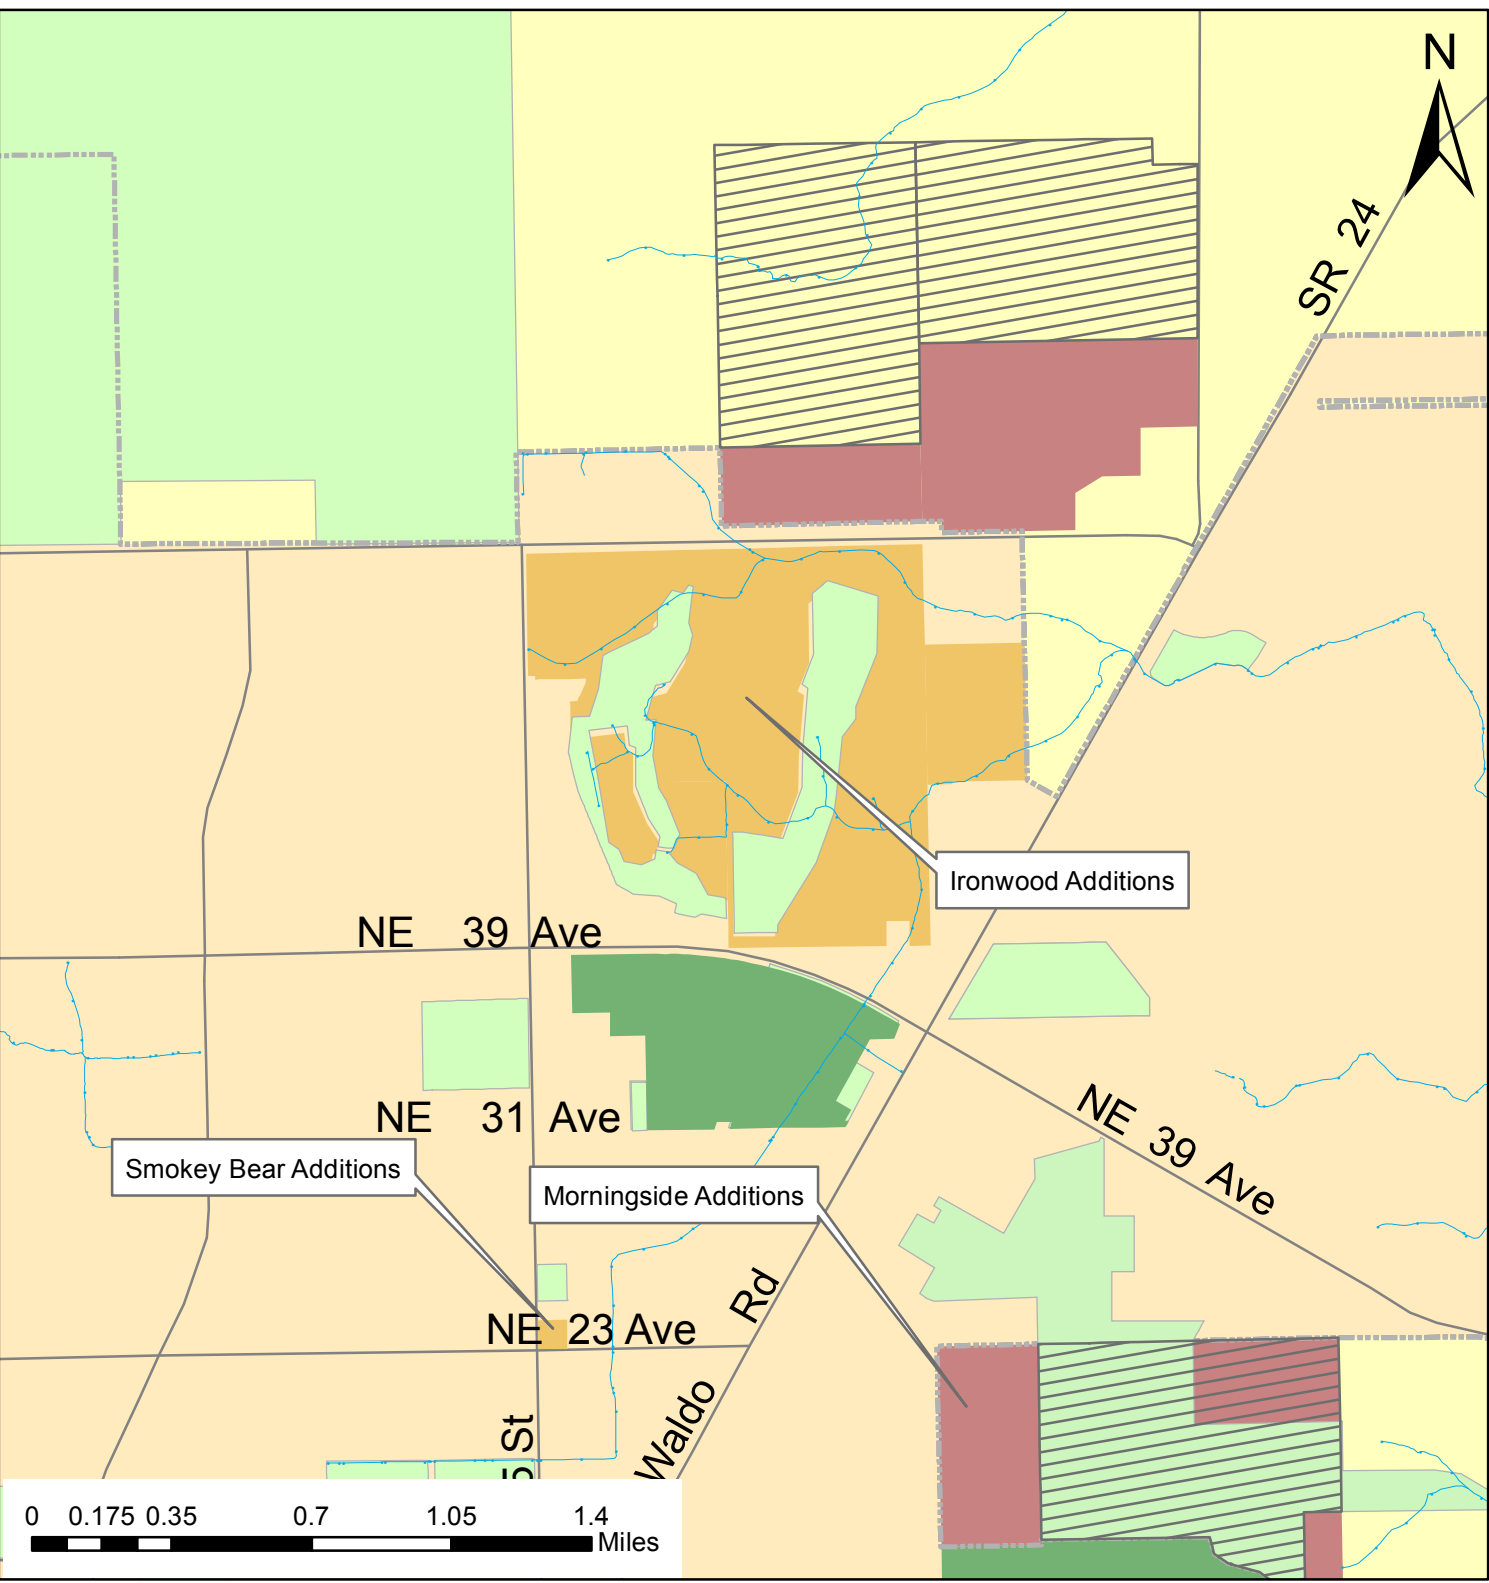

Greenspace Acquisition Priorities: Northeast

- On Acquisition List
- New Addition to List
- Proposed Removal from List
- City Nature Parks
- Other Public Land
- Lakes
- City of Gainesville City Limits
- Urban Reserve Area
- Major Roads
- Creeks

This map is for informational purposes only. Do not rely on this map for accuracy of dimensions, size, or location. The City of Gainesville does not assume responsibility to update this information or for any error or omission on this map. For specific information, you are directed to contact the City of Gainesville, Florida.

Greenspace Acquisition Priorities: Northwest

- On Acquisition List
- New Additions to List
- City Nature Parks
- Other Public Land
- City of Gainesville City Limits
- Urban Reserve Area
- Lakes
- Major Roads
- Creeks