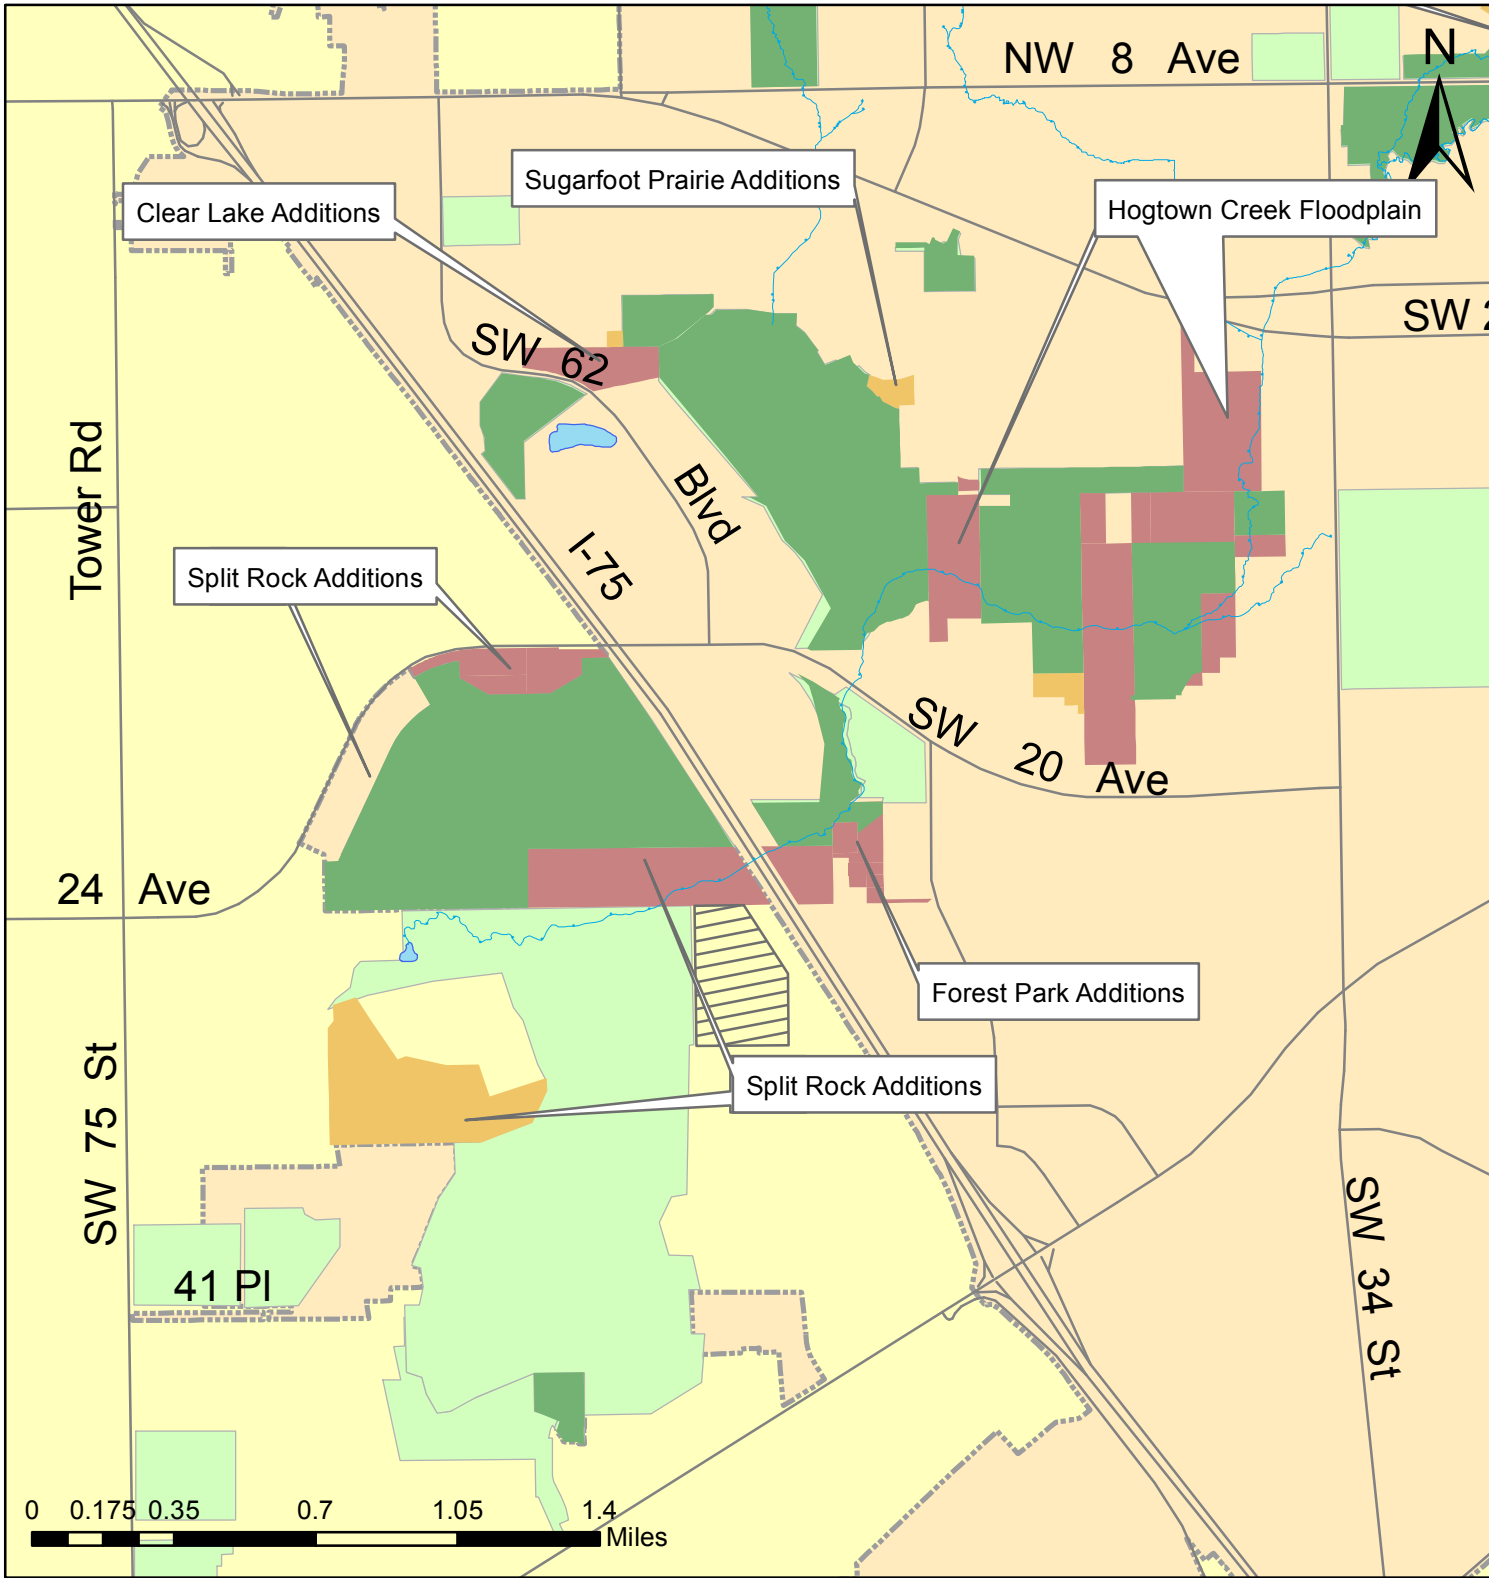

Greenspace Acquisition Priorities: Southwest

- On Acquisition List
- New Addition to List
- Proposed Removal from List
- City Nature Parks
- Other Public Land
- City of Gainesville City Limits
- Urban Reserve Area
- Lakes
- Major Roads
- Creeks