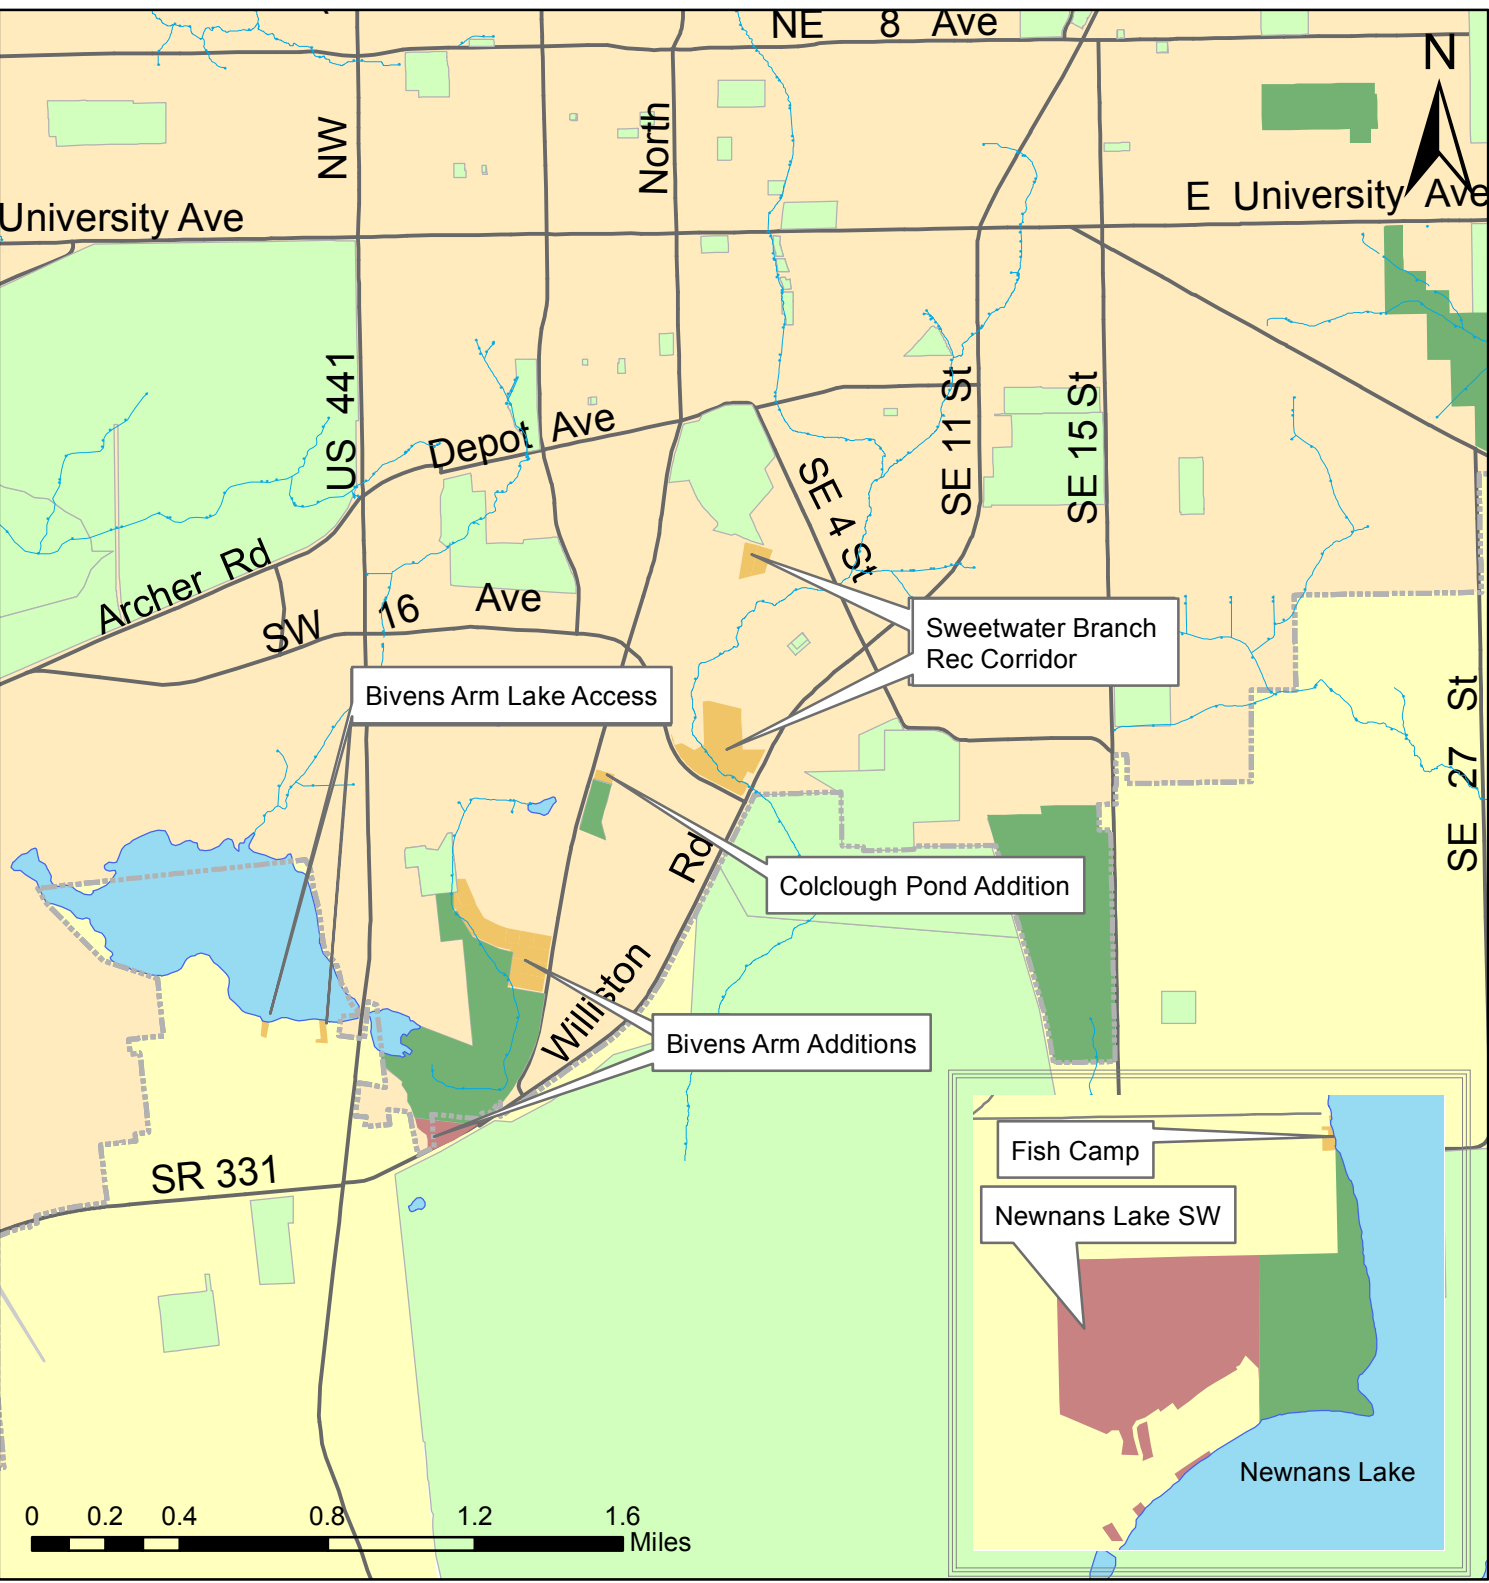

Greenspace Acquisition Priorities: Northeast

- On Acquisition List
- New Addition to List
- Proposed Removal from List
- City Nature Parks
- Other Public Land
- Lakes
- City of Gainesville City Limits
- Urban Reserve Area
- Major Roads
- Creeks

Greenspace Acquisition Priorities: Northwest

- On Acquisition List
- New Additions to List
- City Nature Parks
- Other Public Land
- City of Gainesville City Limits
- Urban Reserve Area
- Lakes
- Major Roads
- Creeks

This map is for informational purposes only. Do not rely on this map for accuracy of dimensions, size, or location. The City of Gainesville does not assume responsibility to update this information or for any error or omission on this map. For specific information, you are directed to contact the City of Gainesville, Florida.

Greenspace Acquisition Priorities: Southeast

- On Acquisition List
- New Addition to List
- City Nature Parks
- Other Public Land
- City of Gainesville City Limits
- Urban Reserve Area
- Lakes
- Major Roads
- Creeks