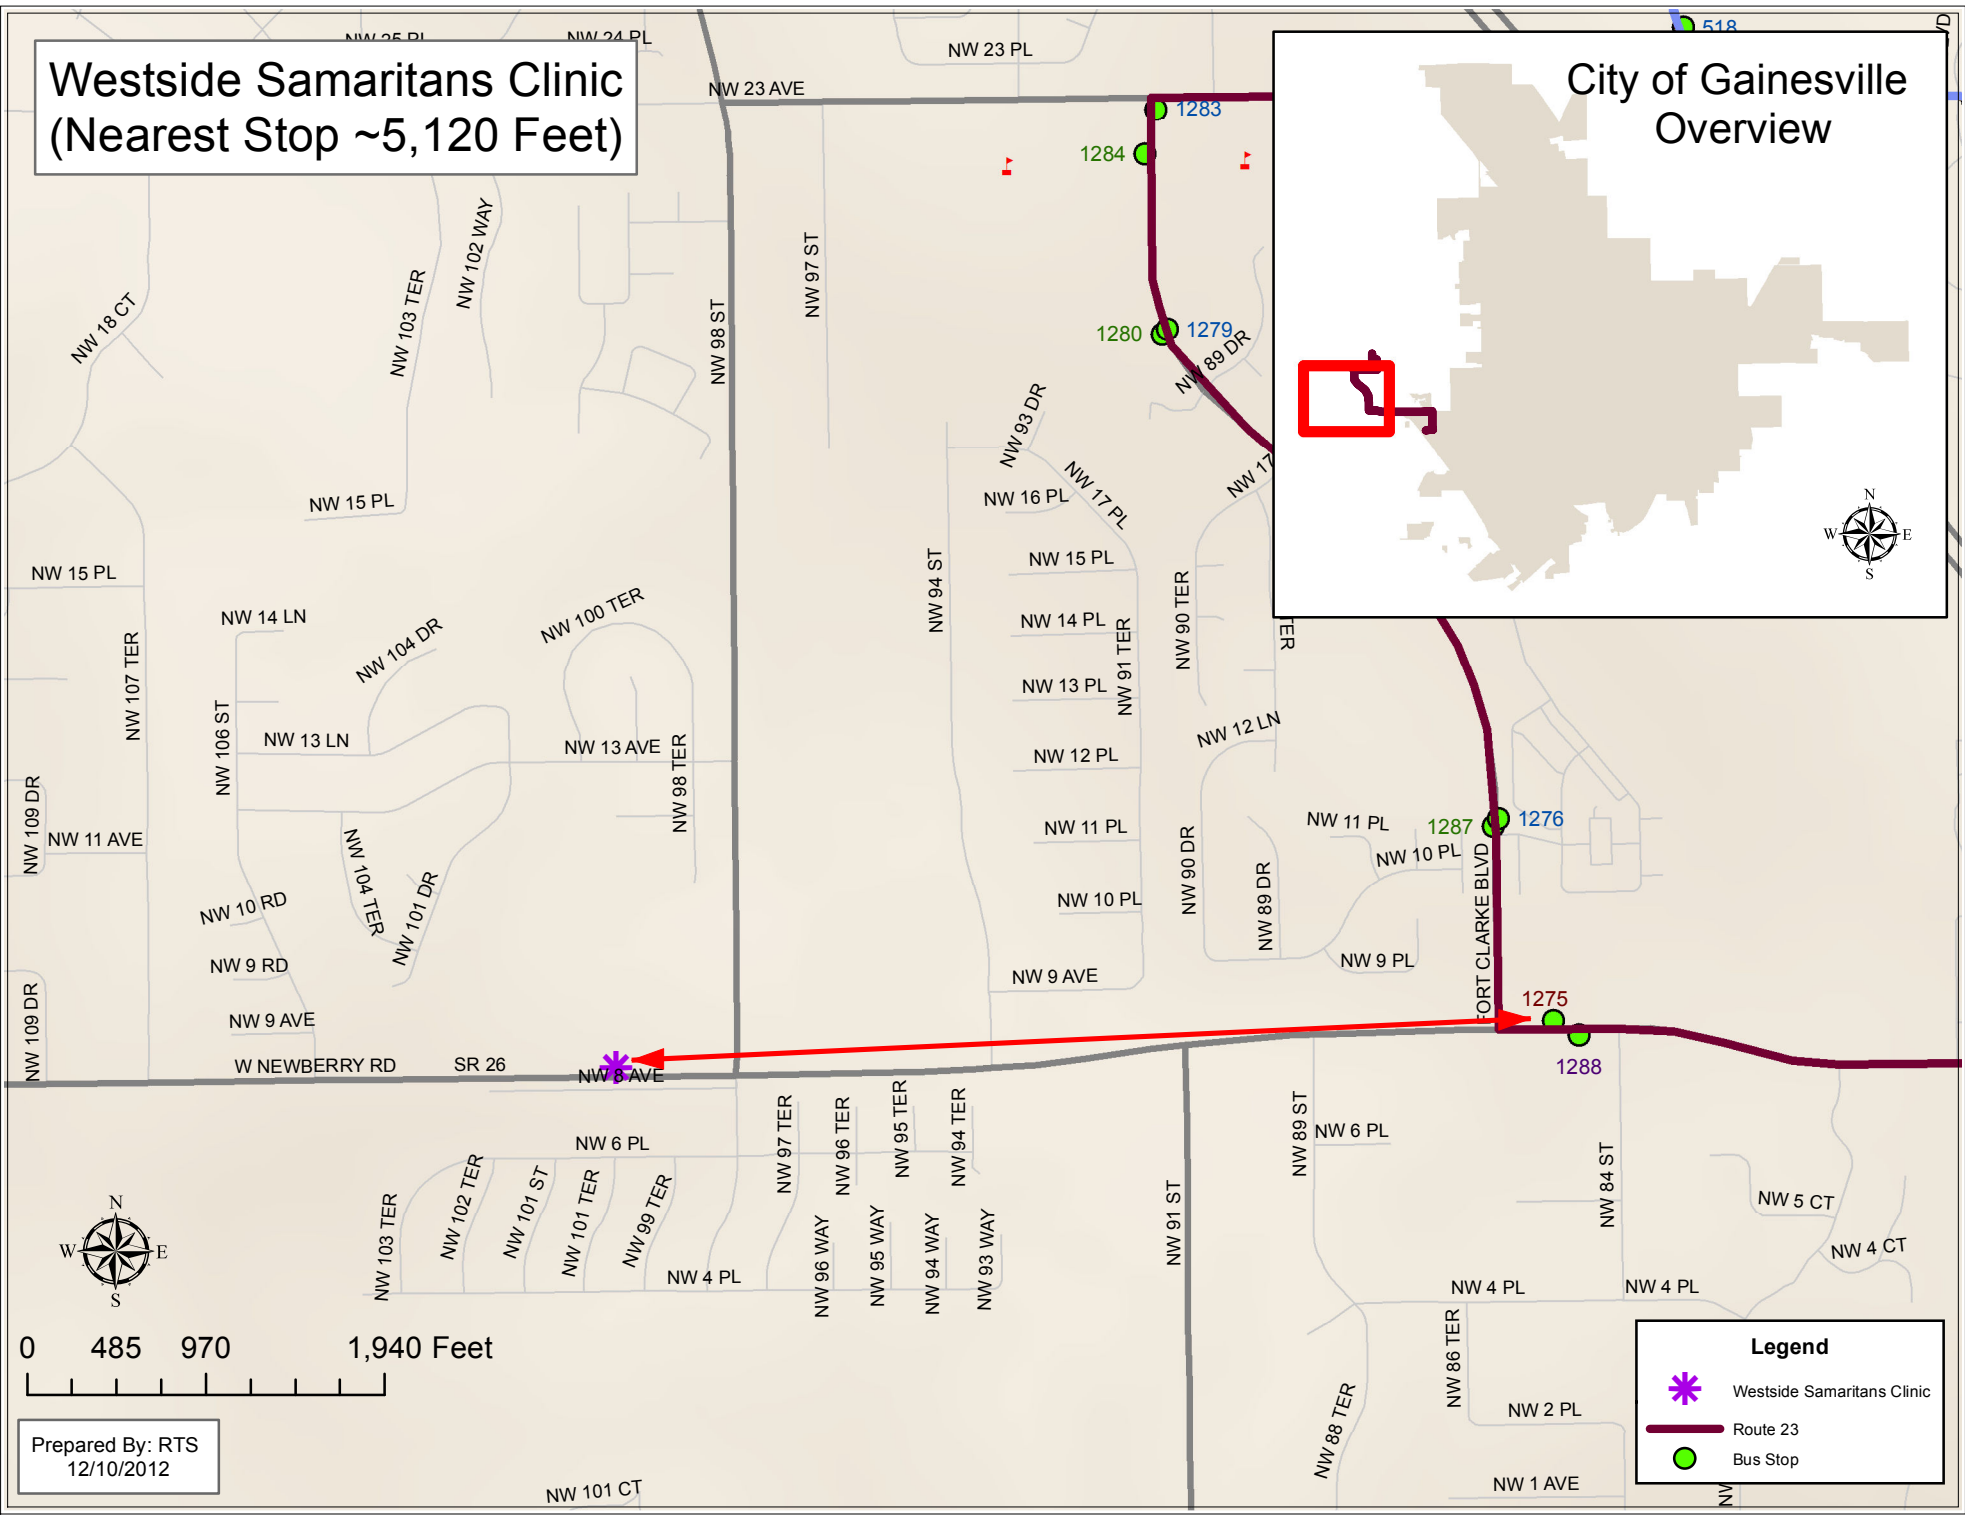

Prepared By: RTS
12/10/2012

Pine Ridge Corner
(Nearest Stop ~94 Feet)

Prepared By: RTS
12/10/2012

Legend

- Pine Ridge Corner
- Route 8
- Bus Stop

RAHMA Mercy Clinic
(Nearest Stop ~1,238 Feet)

Prepared By: RTS
12/10/2012

Legend

- RAHMA Mercy Clinic
- Route 13
- Bus Stop

Tower Road Library
(Nearest Stop ~95 Feet)

Prepared By: RTS
12/10/2012

Legend

- Tower Road Library
- Route 75
- Bus Stop

Village Green
(Nearest Stop ~295 Feet)

Prepared By: RTS
12/10/2012

Legend

-  Village Green
-  Route 15
-  Route 24
-  Bus Stop

Westside Samaritans Clinic
(Nearest Stop ~5,120 Feet)

Prepared By: RTS
12/10/2012

Legend

- Westside Samaritans Clinic
- Route 23
- Bus Stop