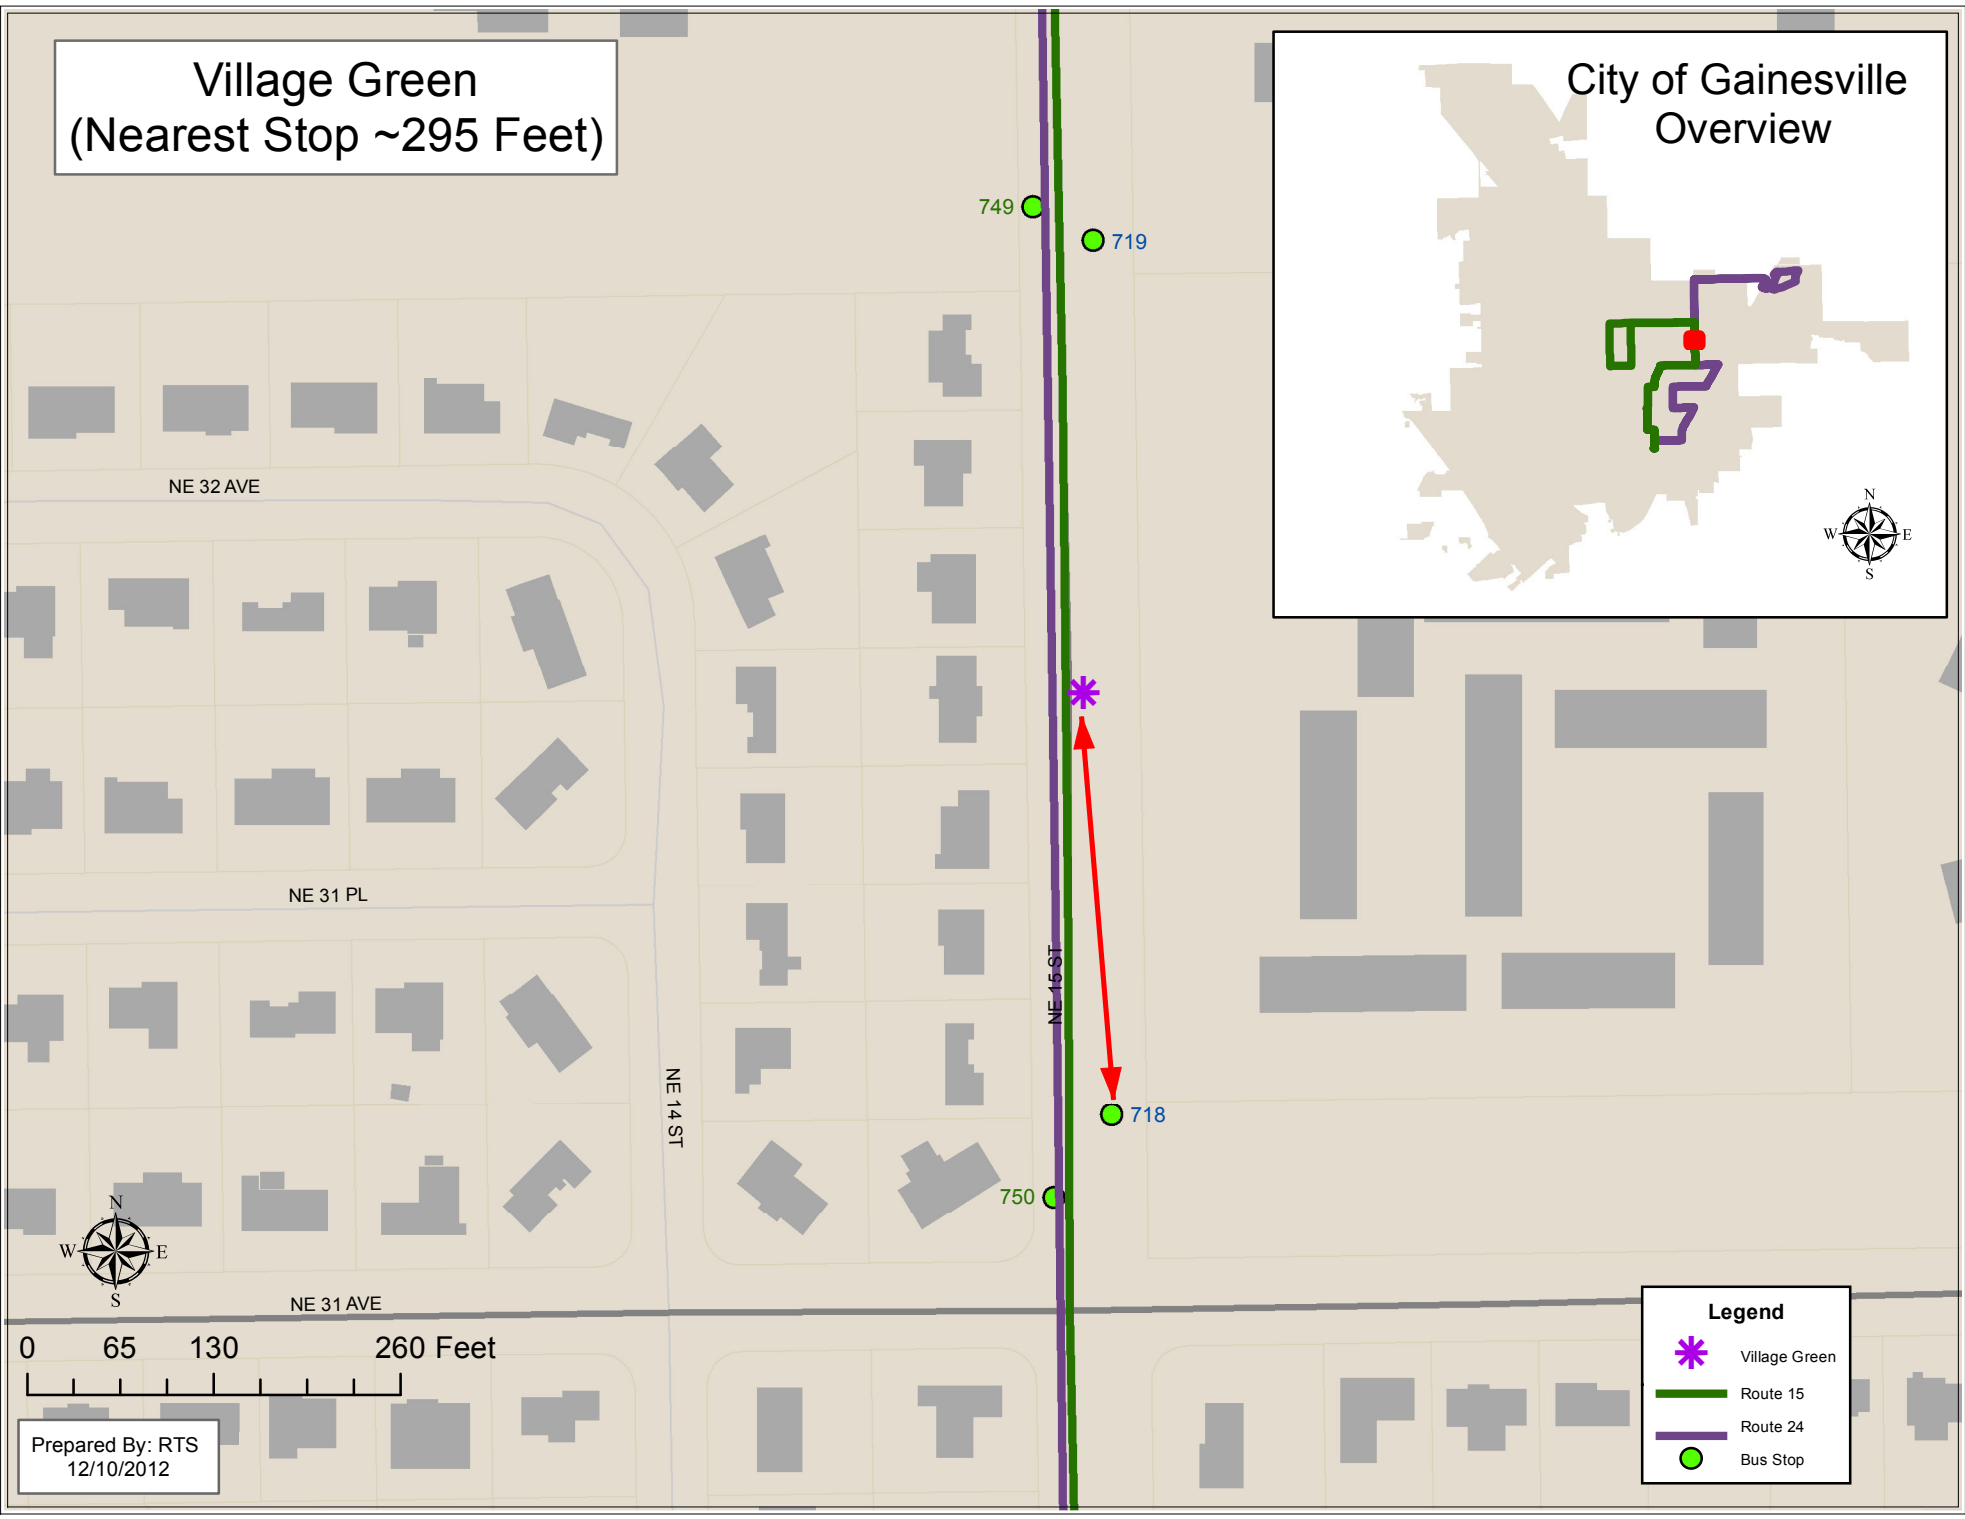

Prepared By: RTS
12/10/2012

Pine Ridge Corner
(Nearest Stop ~94 Feet)

Prepared By: RTS
12/10/2012

Legend

- Pine Ridge Corner
- Route 8
- Bus Stop

RAHMA Mercy Clinic
(Nearest Stop ~1,238 Feet)

Prepared By: RTS
12/10/2012

Legend

- RAHMA Mercy Clinic
- Route 13
- Bus Stop

Tower Road Library
(Nearest Stop ~95 Feet)

Prepared By: RTS
12/10/2012

Legend

- Tower Road Library
- Route 75
- Bus Stop

Village Green
(Nearest Stop ~295 Feet)

Prepared By: RTS
12/10/2012

Legend

-  Village Green
-  Route 15
-  Route 24
-  Bus Stop

Westside Samaritans Clinic
(Nearest Stop ~5,120 Feet)

Prepared By: RTS
12/10/2012

Legend

- Westside Samaritans Clinic
- Route 23
- Bus Stop