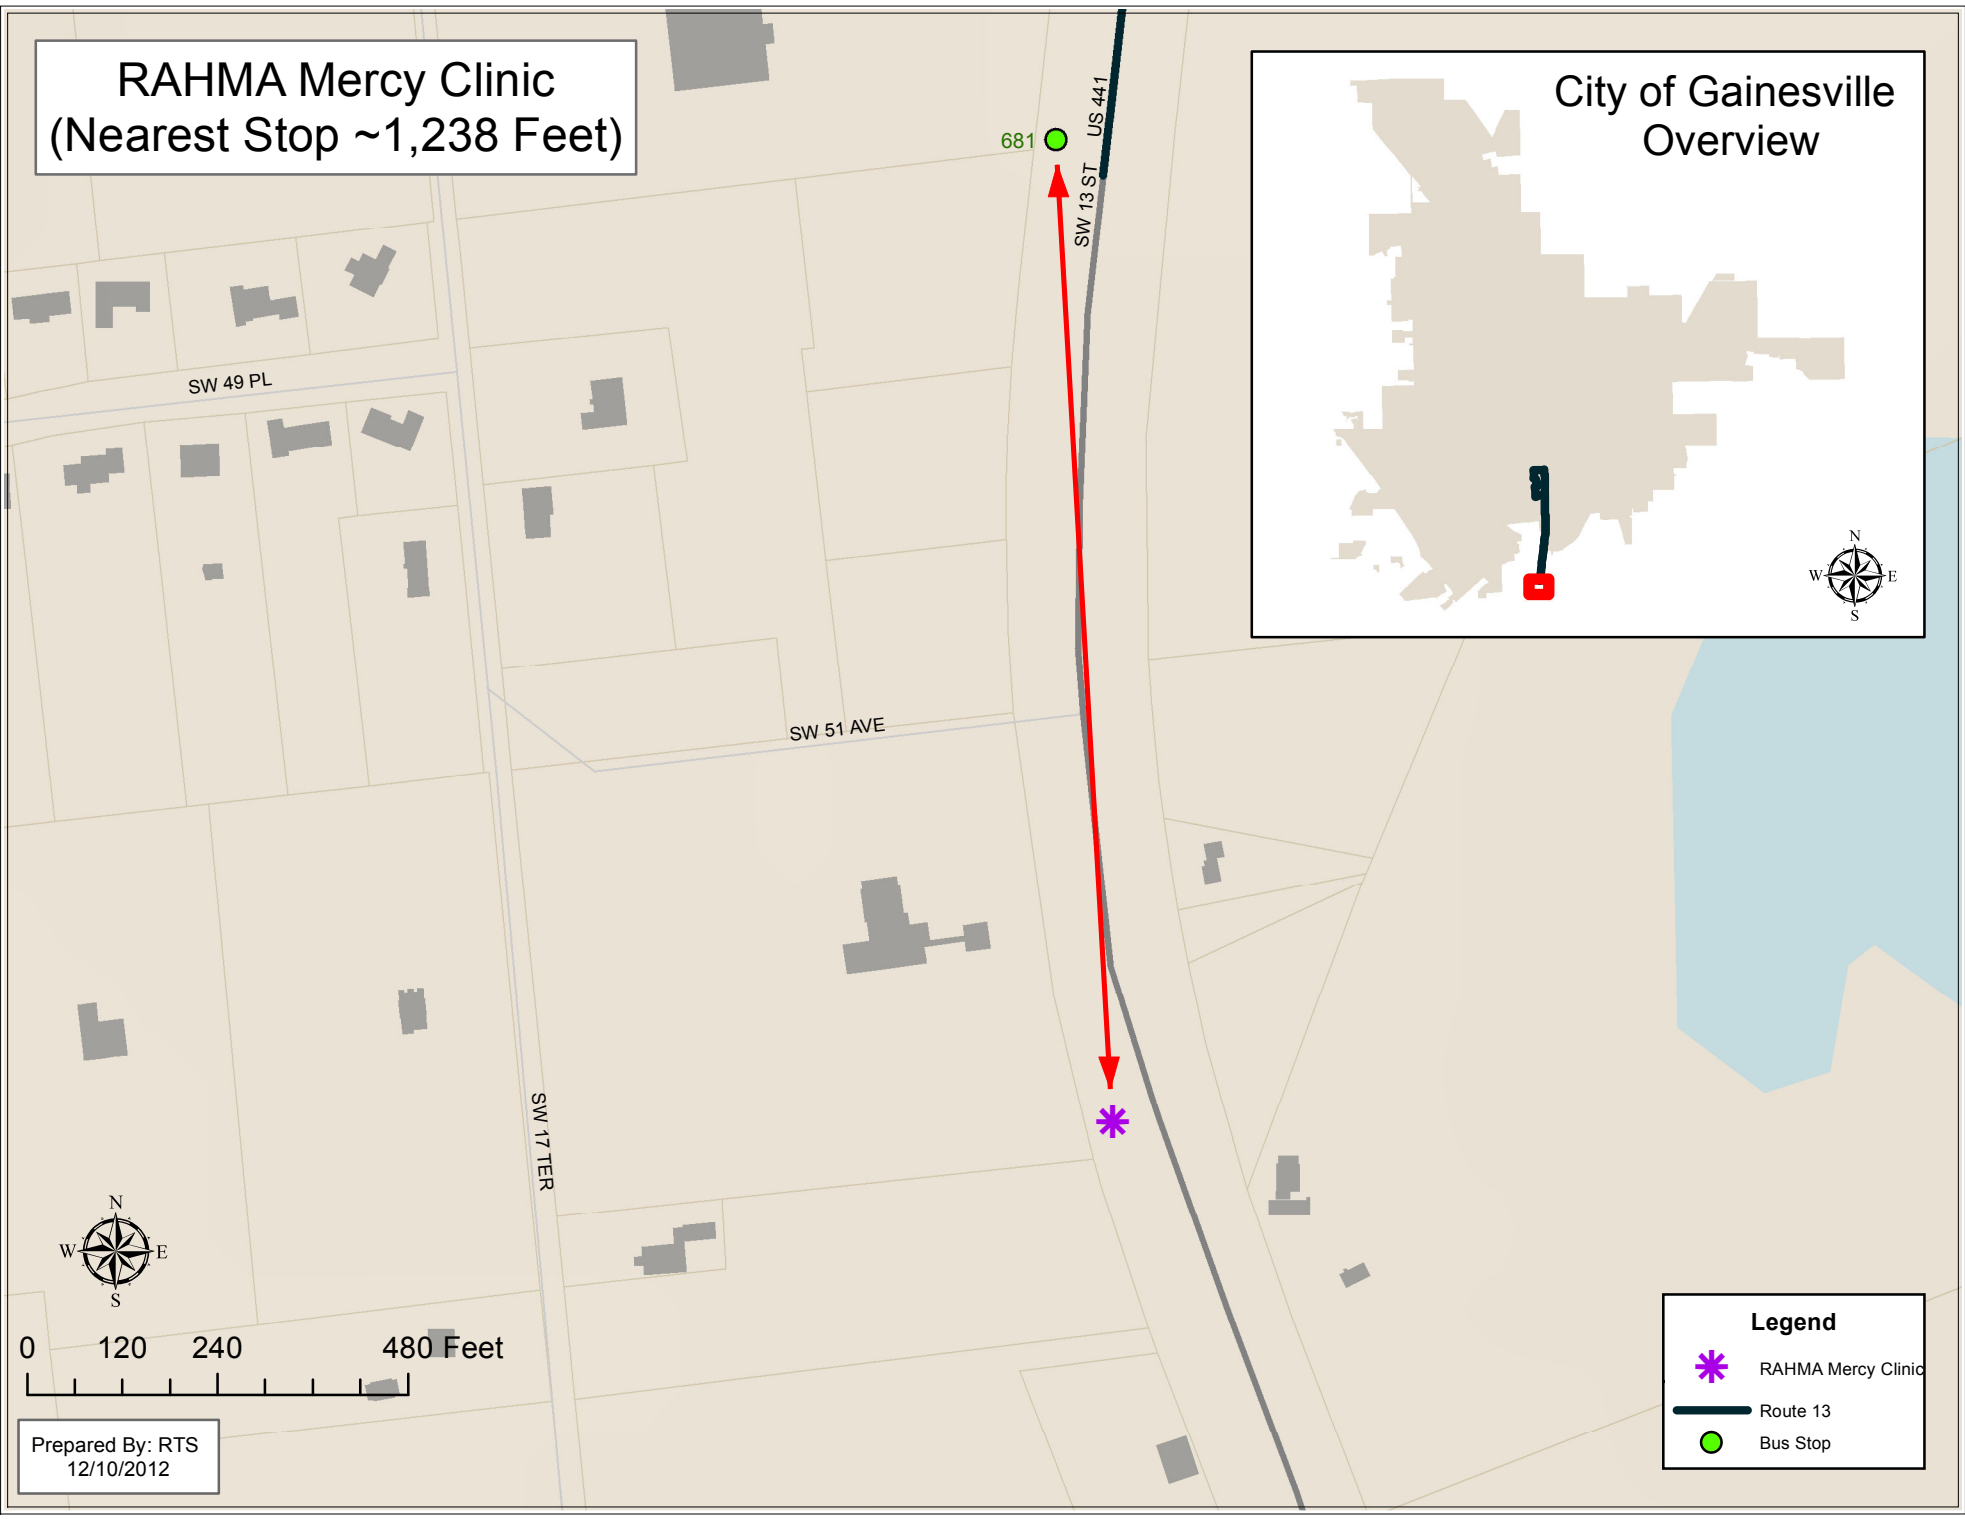

Prepared By: RTS
12/10/2012

Majestic Oaks
(Nearest Stop ~228 Feet)

Prepared By: RTS
12/10/2012

Legend

- Majestic Oaks
- Route 76
- Bus Stop

Phoenix Neighborhood
(Nearest Stop ~1,905 Feet)

Legend

- Phoenix Neighborhood
- Route 9
- Route 35
- Route 36
- Bus Stop

Prepared By: RTS
12/10/2012

Pine Ridge Corner
(Nearest Stop ~94 Feet)

Prepared By: RTS
12/10/2012

Legend

- Pine Ridge Corner
- Route 8
- Bus Stop

RAHMA Mercy Clinic
(Nearest Stop ~1,238 Feet)

Prepared By: RTS
12/10/2012

Legend

- RAHMA Mercy Clinic
- Route 13
- Bus Stop

Tower Road Library
(Nearest Stop ~95 Feet)

Prepared By: RTS
12/10/2012

Legend

- Tower Road Library
- Route 75
- Bus Stop

Village Green
(Nearest Stop ~295 Feet)

Prepared By: RTS
12/10/2012

Legend

-  Village Green
-  Route 15
-  Route 24
-  Bus Stop

Westside Samaritans Clinic
(Nearest Stop ~5,120 Feet)

Prepared By: RTS
12/10/2012

Legend

- Westside Samaritans Clinic
- Route 23
- Bus Stop