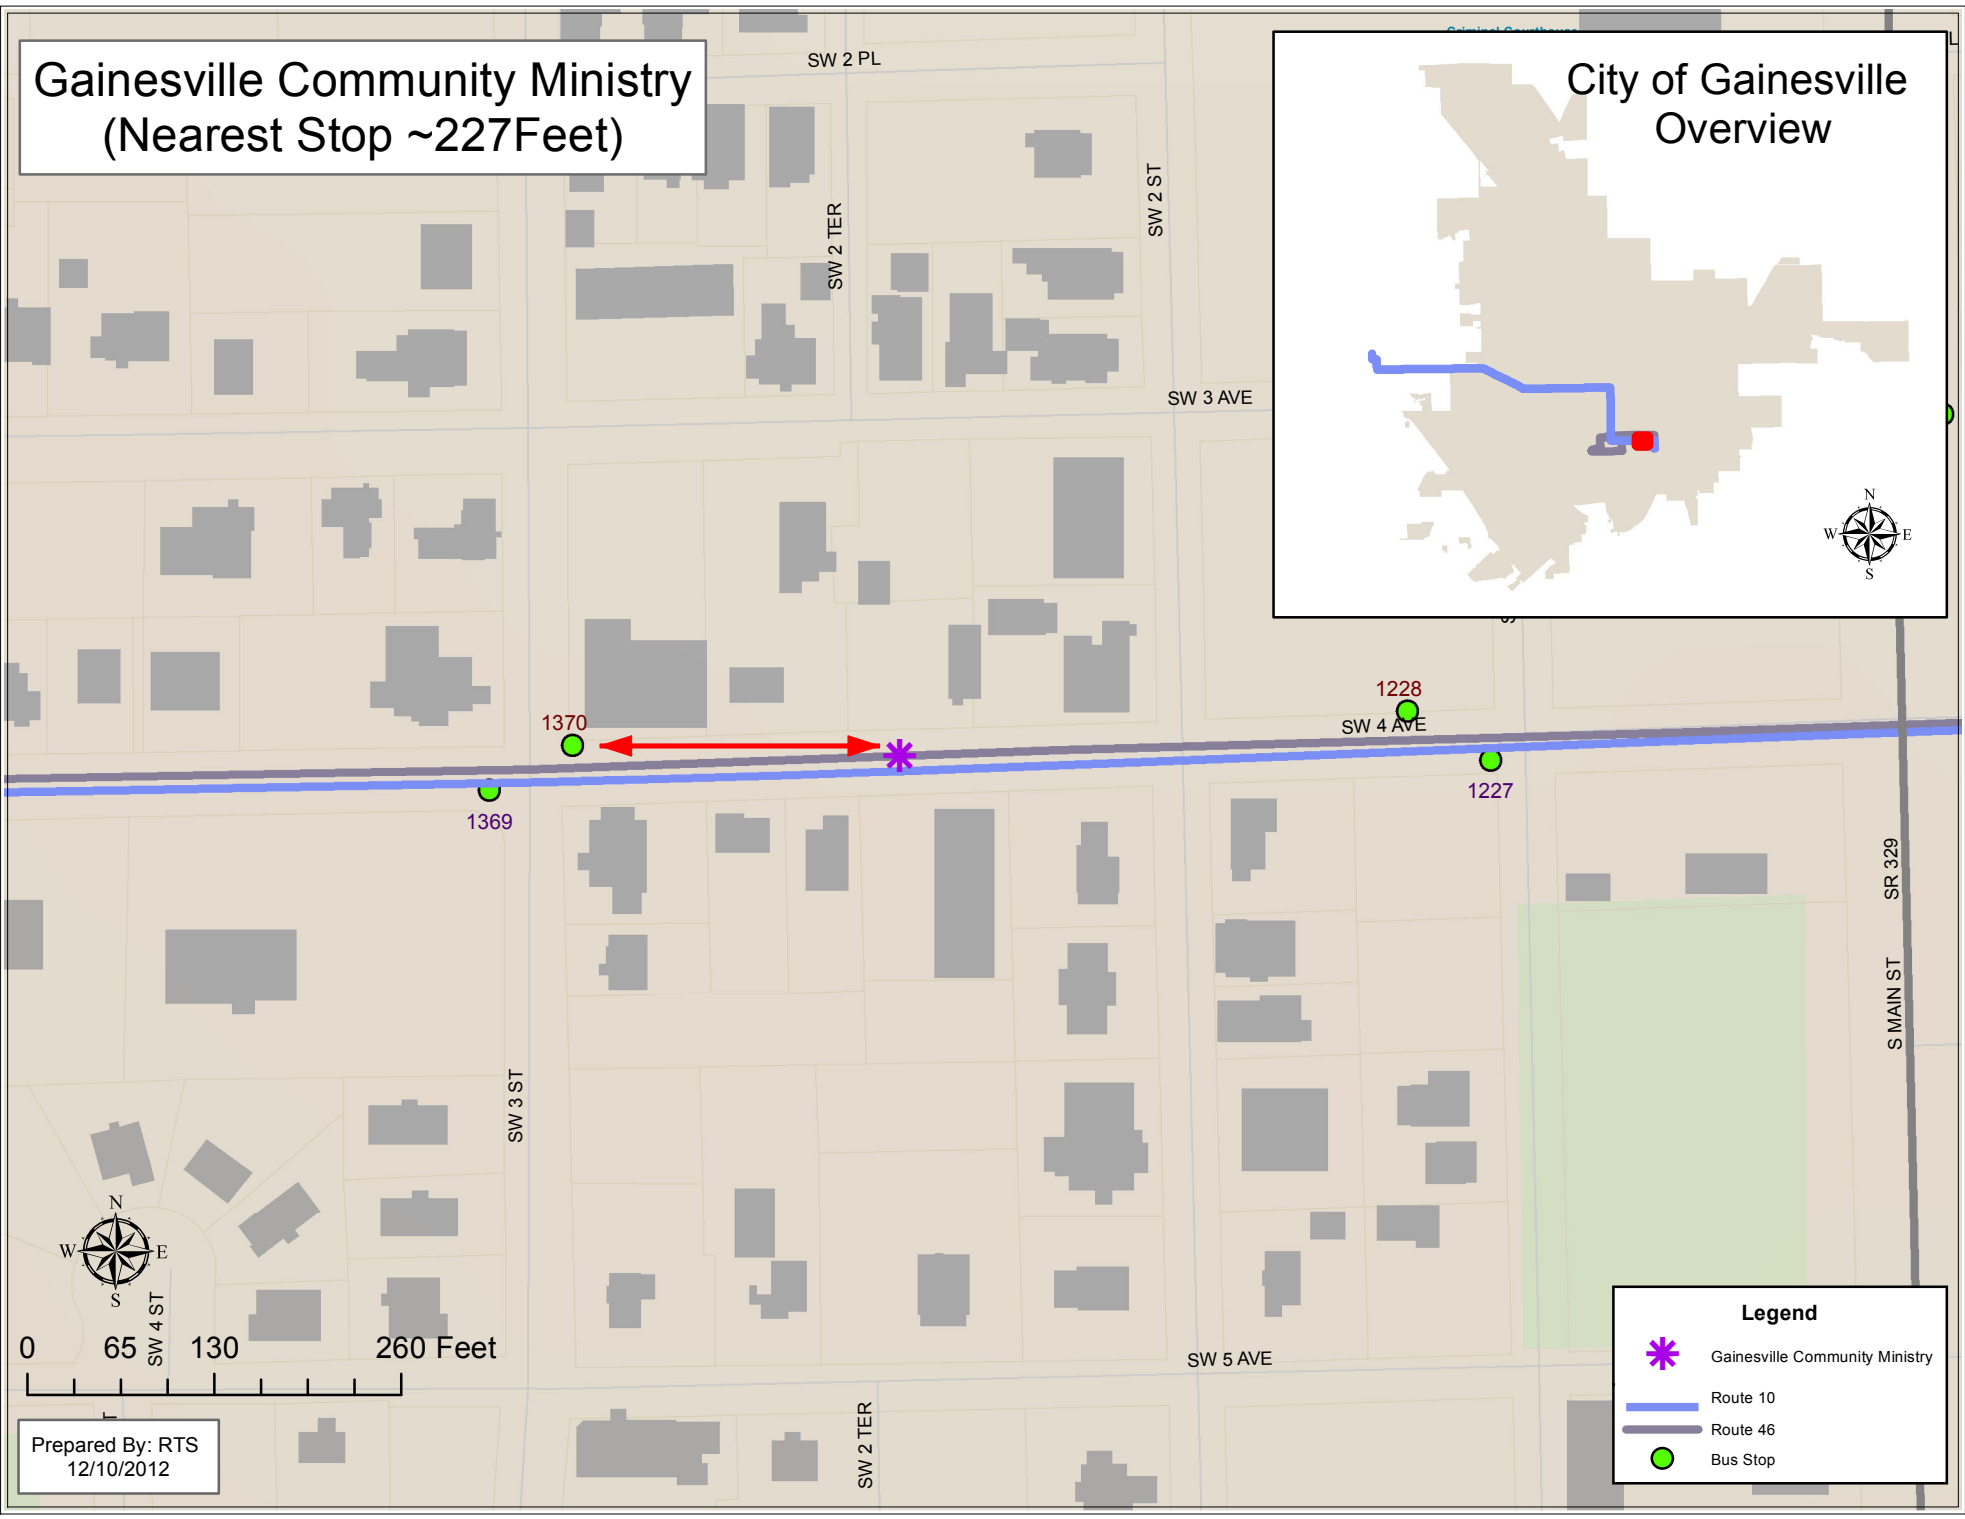

Clinics with RTS System Map

0 2,250 4,500 9,000 Feet

Prepared By: RTS
12/10/2012

Legend

-  Clinics

Gainesville Community Ministry
(Nearest Stop ~227Feet)

Prepared By: RTS
12/10/2012

Legend

-  Gainesville Community Ministry
-  Route 10
-  Route 46
-  Bus Stop

Family Medicine
(Nearest Stop ~571 Feet)

0 112.5 225 450 Feet

Prepared By: RTS
12/10/2012

Legend

-  Family Medicine
-  Route 15
-  Route 27
-  Bus Stop

Prepared By: RTS
12/10/2012

Pine Ridge Corner
(Nearest Stop ~94 Feet)

Prepared By: RTS
12/10/2012

Legend

- Pine Ridge Corner
- Route 8
- Bus Stop

RAHMA Mercy Clinic
(Nearest Stop ~1,238 Feet)

Prepared By: RTS
12/10/2012

Prepared By: RTS
12/10/2012

Legend

-  Village Green
-  Route 15
-  Route 24
-  Bus Stop

Westside Samaritans Clinic
(Nearest Stop ~5,120 Feet)

Prepared By: RTS
12/10/2012

Legend

- Westside Samaritans Clinic
- Route 23
- Bus Stop