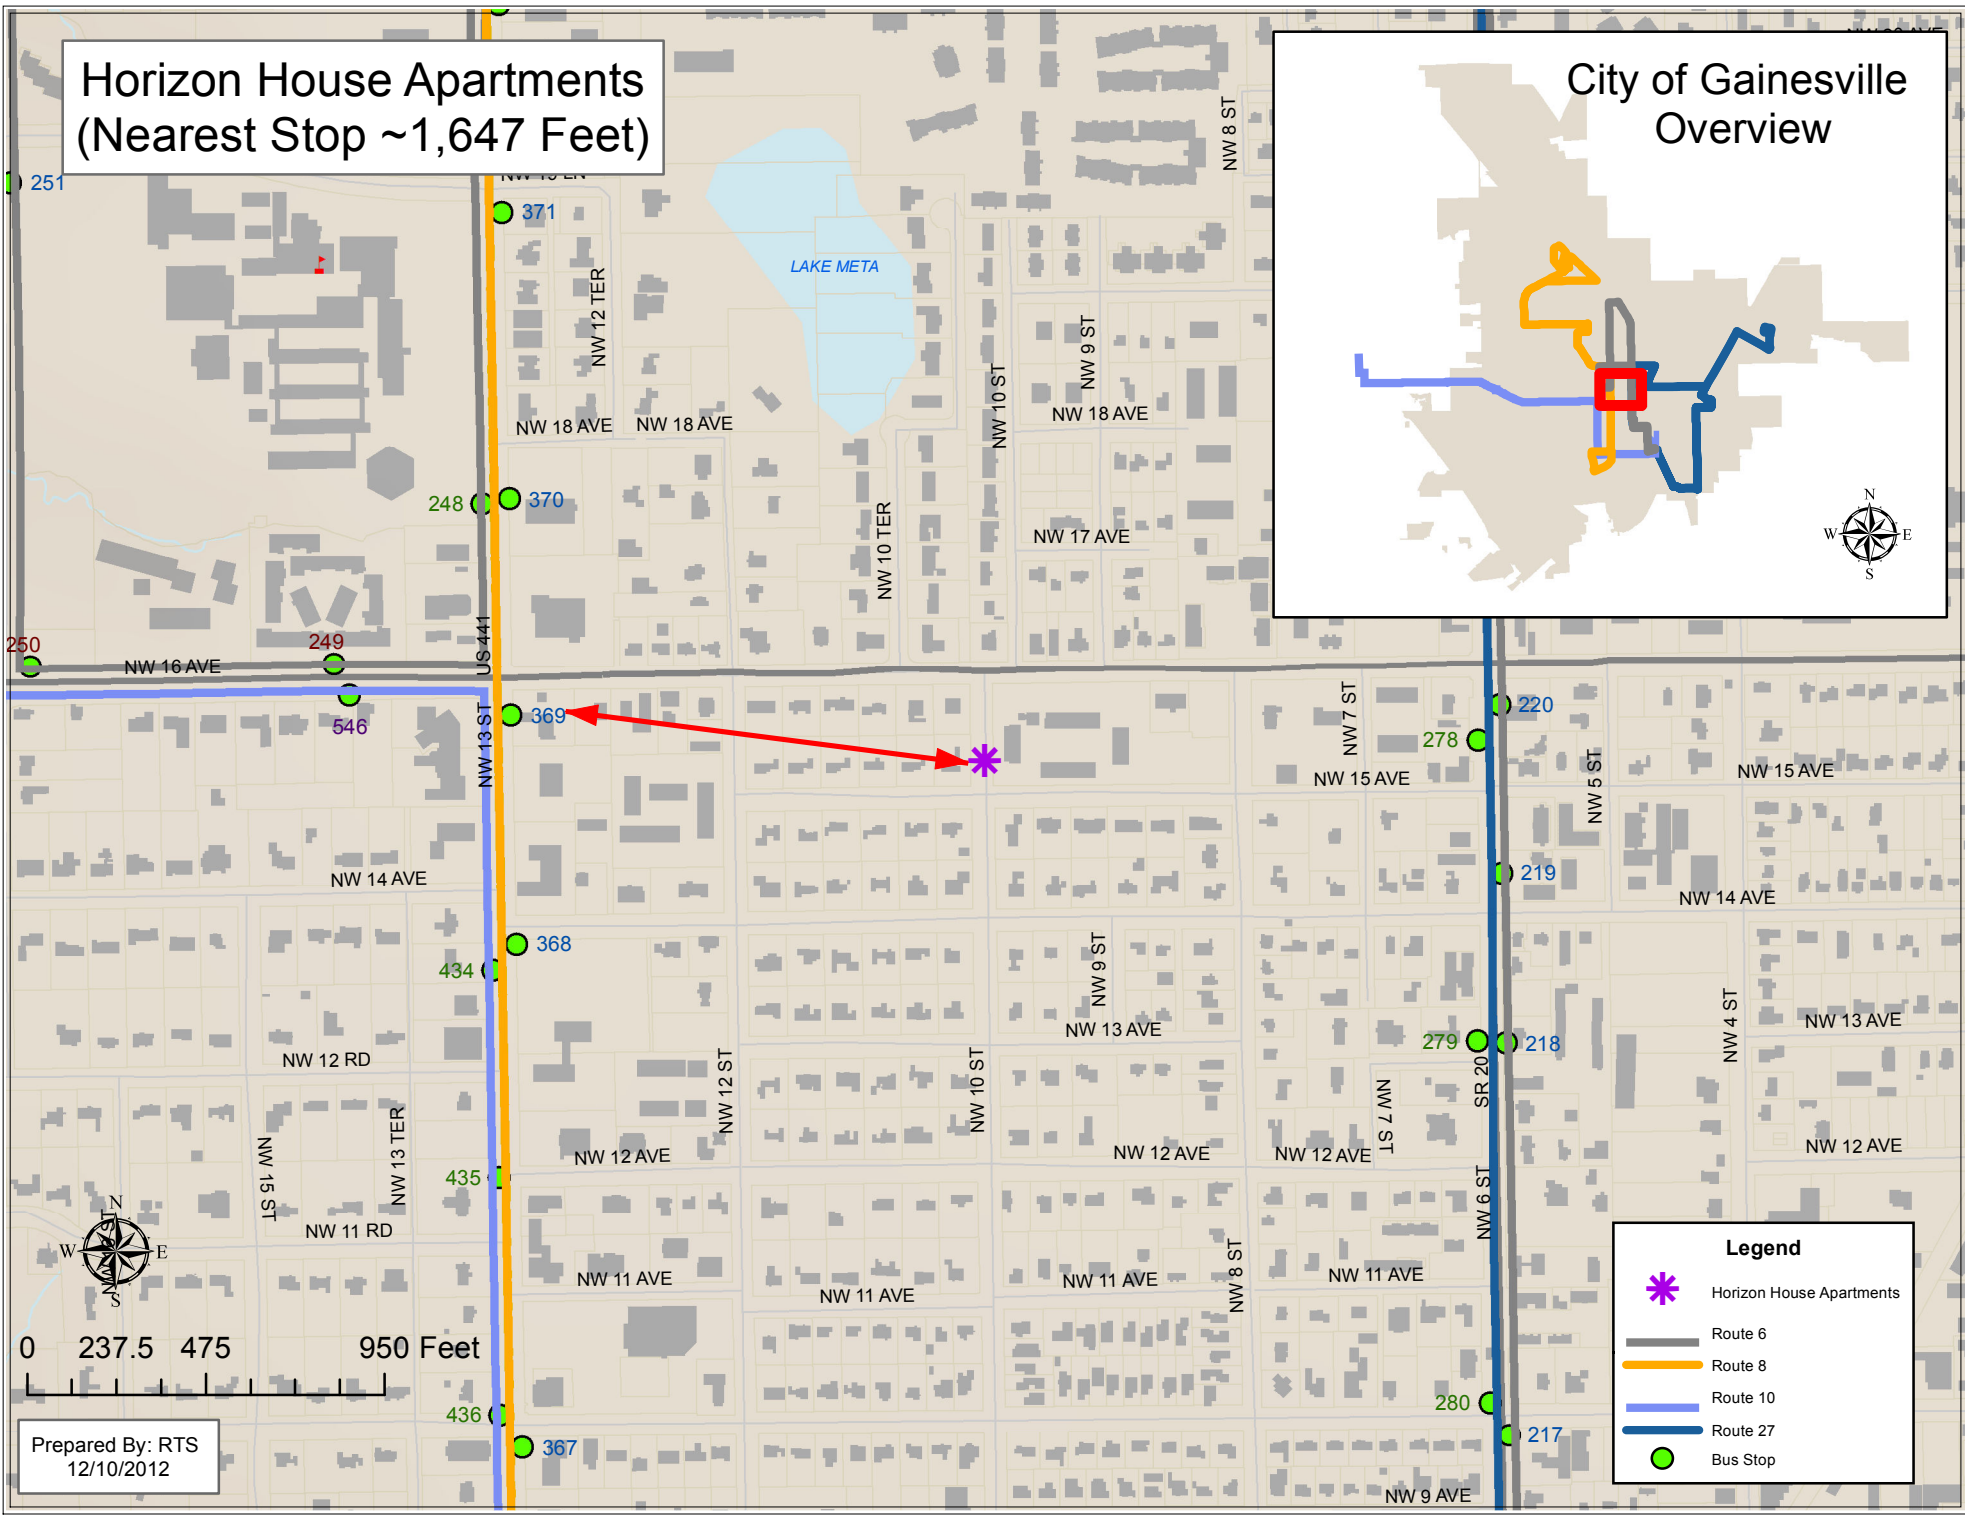

Holly Heights
(Nearest Stop ~219 Feet)

Prepared By: RTS
12/10/2012

Legend

-  Holly Heights
-  Route 75
-  Bus Stop

Horizon House Apartments
(Nearest Stop ~1,647 Feet)

0 237.5 475 950 Feet

A scale bar showing distances in feet: 0, 237.5, 475, and 950 feet.

Prepared By: RTS
12/10/2012

Legend

- ☆ Horizon House Apartments
- Route 6
- Route 8
- Route 10
- Route 27
- Bus Stop

Village Green
(Nearest Stop ~311Feet)

| Legend | |
|--------|--------------|
| | Main Library |
| | Route 5 |
| | Route 11 |
| | Route 15 |
| | Bus Stop |

Prepared By: RTS
12/10/2012

Pine Ridge Corner
(Nearest Stop ~94 Feet)

Prepared By: RTS
12/10/2012

Legend

- Pine Ridge Corner
- Route 8
- Bus Stop

RAHMA Mercy Clinic
(Nearest Stop ~1,238 Feet)

Prepared By: RTS
12/10/2012

Prepared By: RTS
12/10/2012

Legend

-  Village Green
-  Route 15
-  Route 24
-  Bus Stop

Westside Samaritans Clinic
(Nearest Stop ~5,120 Feet)

Prepared By: RTS
12/10/2012

Legend

- Westside Samaritans Clinic
- Route 23
- Bus Stop