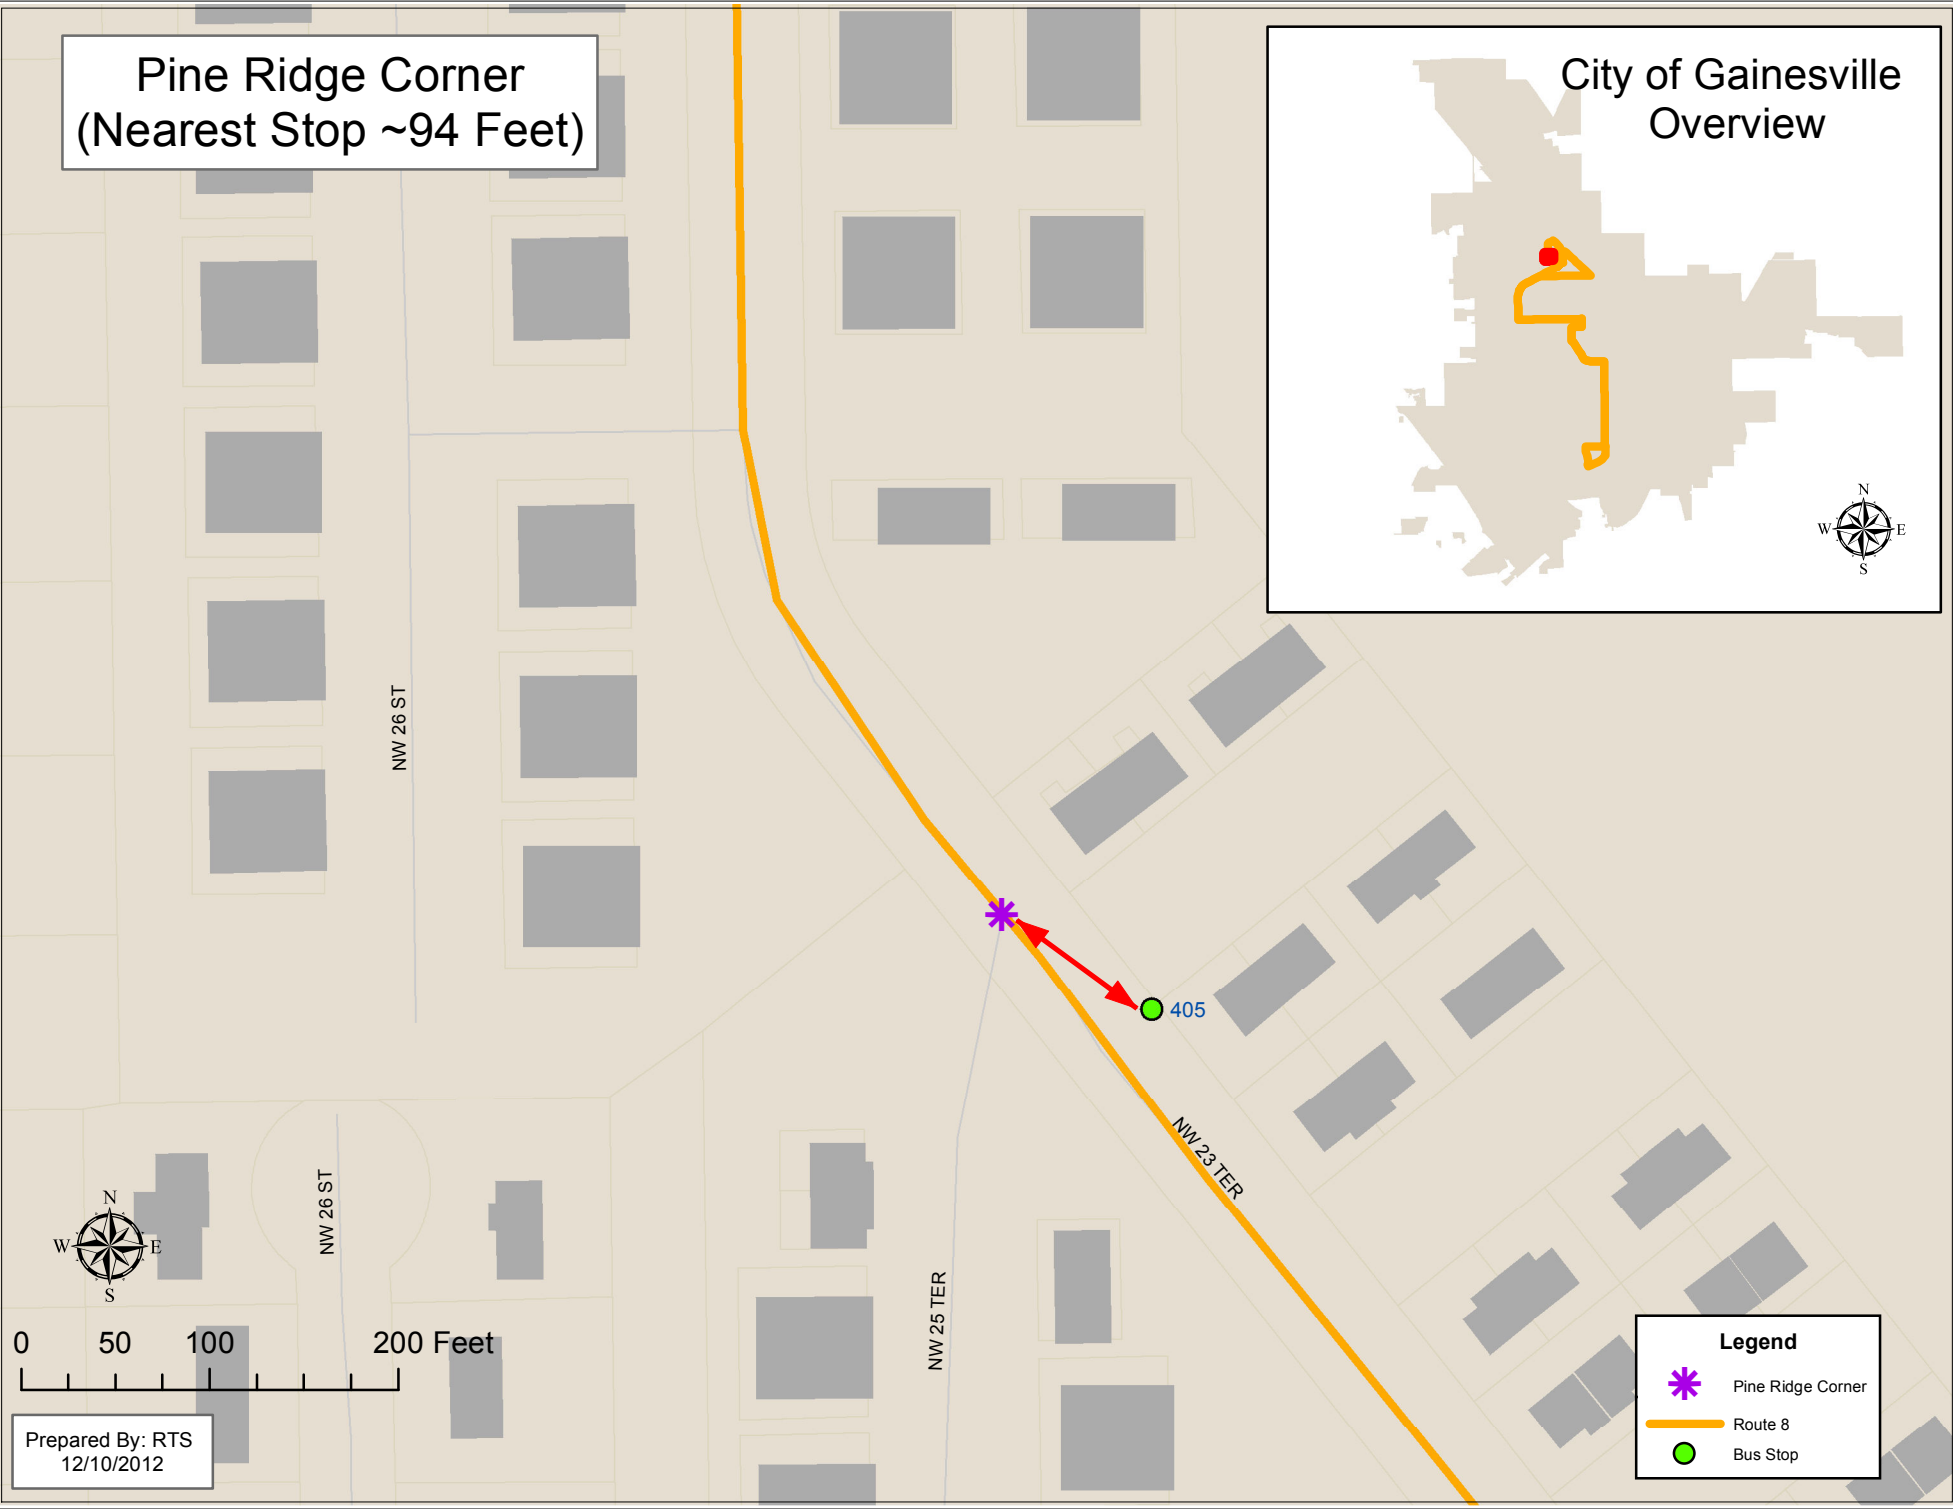

Prepared By: RTS
12/10/2012

Legend

- ☆ Horizon House Apartments
- Route 6
- Route 8
- Route 10
- Route 27
- Bus Stop

Village Green
(Nearest Stop ~311Feet)

| Legend | |
|--------|--------------|
| | Main Library |
| | Route 5 |
| | Route 11 |
| | Route 15 |
| | Bus Stop |

Prepared By: RTS
12/10/2012

Majestic Oaks
(Nearest Stop ~228 Feet)

Prepared By: RTS
12/10/2012

Legend

- Majestic Oaks
- Route 76
- Bus Stop

Phoenix Neighborhood
(Nearest Stop ~1,905 Feet)

Legend

- Phoenix Neighborhood
- Route 9
- Route 35
- Route 36
- Bus Stop

Prepared By: RTS
12/10/2012

Pine Ridge Corner
(Nearest Stop ~94 Feet)

Prepared By: RTS
12/10/2012

Legend

- Pine Ridge Corner
- Route 8
- Bus Stop

RAHMA Mercy Clinic
(Nearest Stop ~1,238 Feet)

Prepared By: RTS
12/10/2012

Legend

- RAHMA Mercy Clinic
- Route 13
- Bus Stop

Tower Road Library
(Nearest Stop ~95 Feet)

Prepared By: RTS
12/10/2012

Legend

- Tower Road Library
- Route 75
- Bus Stop

Village Green
(Nearest Stop ~295 Feet)