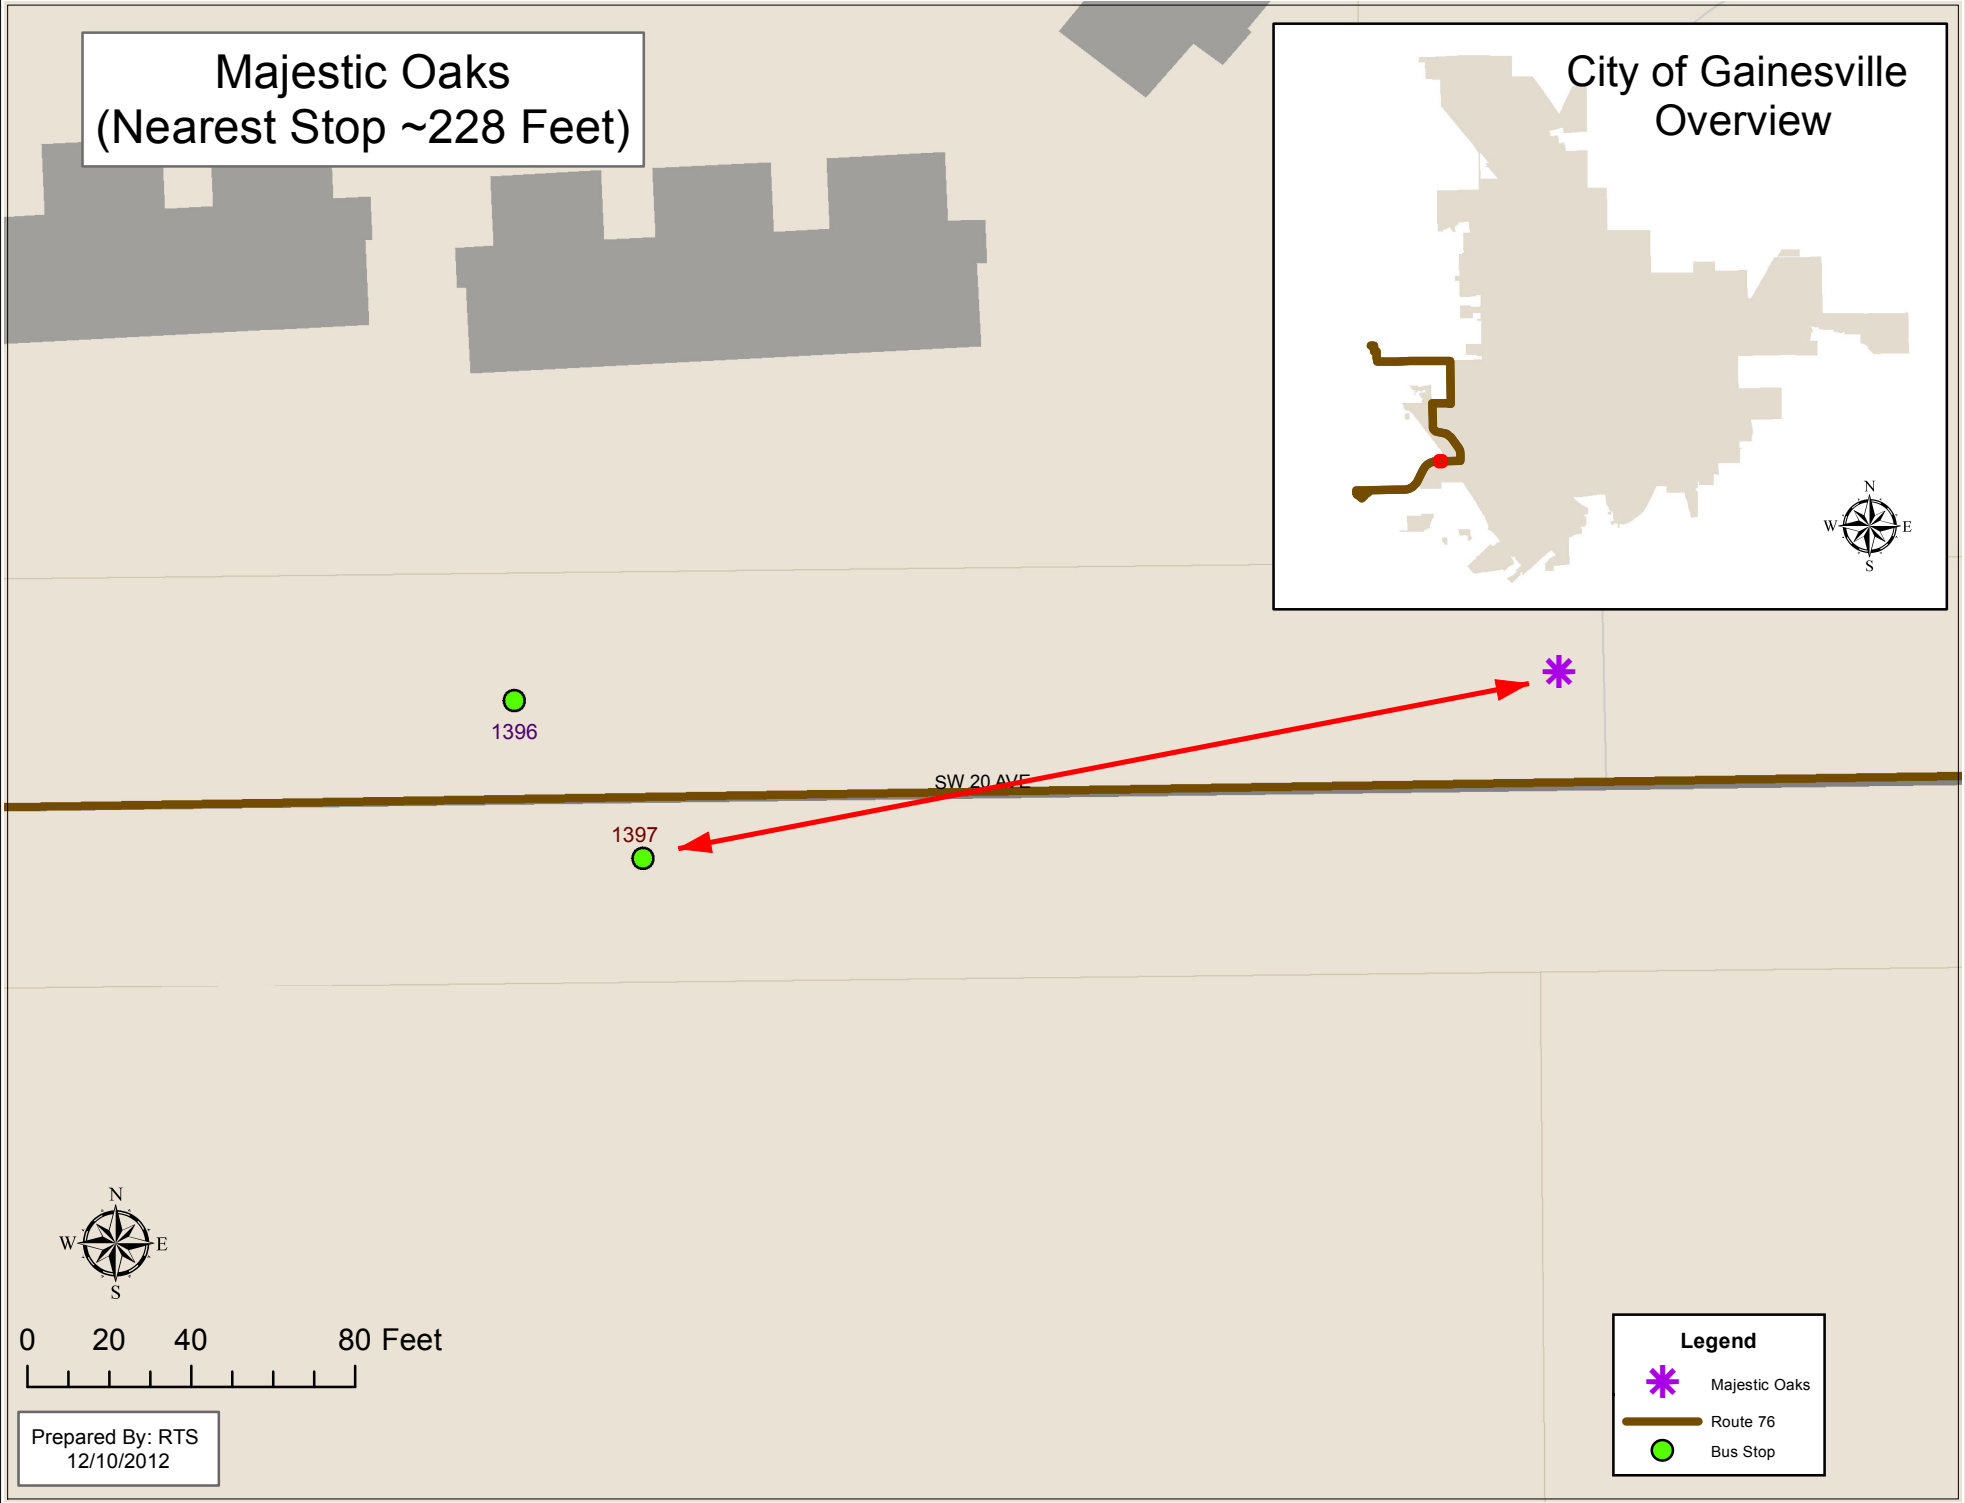

Holly Heights
(Nearest Stop ~219 Feet)

Prepared By: RTS
12/10/2012

Legend

-  Holly Heights
-  Route 75
-  Bus Stop

Horizon House Apartments
(Nearest Stop ~1,647 Feet)

0 237.5 475 950 Feet

A scale bar showing distances in feet: 0, 237.5, 475, and 950 feet.

Prepared By: RTS
12/10/2012

Legend

- ☆ Horizon House Apartments
- Route 6
- Route 8
- Route 10
- Route 27
- Bus Stop

Village Green
(Nearest Stop ~311Feet)

| Legend | |
|--------|--------------|
| | Main Library |
| | Route 5 |
| | Route 11 |
| | Route 15 |
| | Bus Stop |

Prepared By: RTS
12/10/2012

Majestic Oaks
(Nearest Stop ~228 Feet)

Prepared By: RTS
12/10/2012

Legend

- Majestic Oaks
- Route 76
- Bus Stop

Phoenix Neighborhood
(Nearest Stop ~1,905 Feet)

Legend

- Phoenix Neighborhood
- Route 9
- Route 35
- Route 36
- Bus Stop

Prepared By: RTS
12/10/2012

Pine Ridge Corner
(Nearest Stop ~94 Feet)

Prepared By: RTS
12/10/2012

Legend

- Pine Ridge Corner
- Route 8
- Bus Stop

RAHMA Mercy Clinic
(Nearest Stop ~1,238 Feet)

Prepared By: RTS
12/10/2012