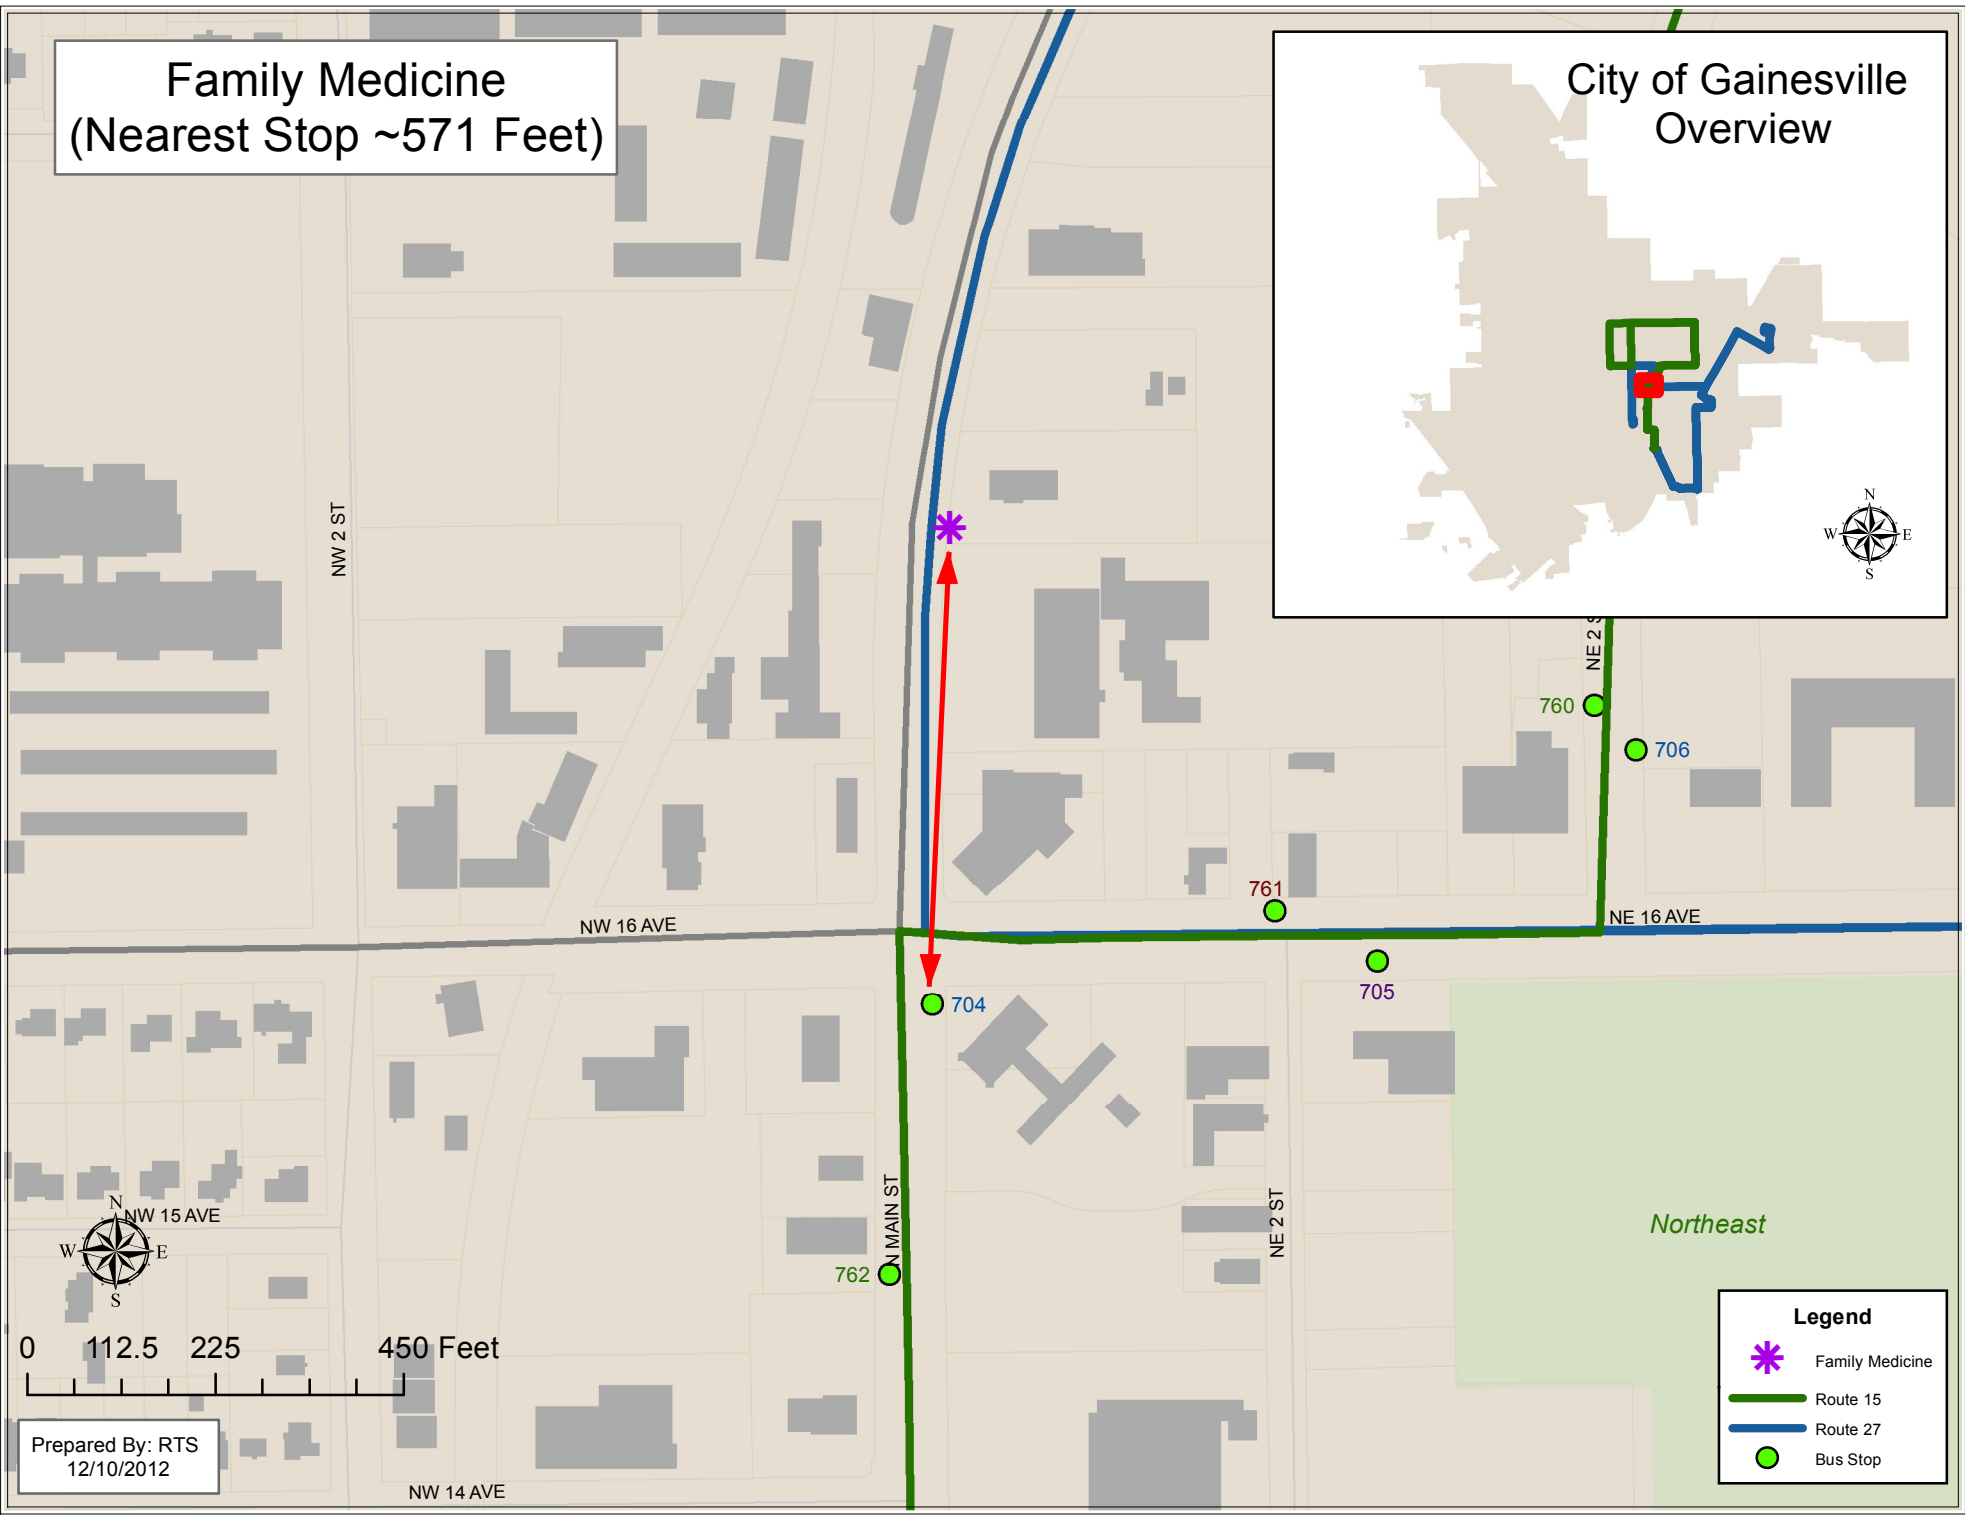

-  Gainesville Community Ministry
-  Route 10
-  Route 46
-  Bus Stop

Family Medicine
(Nearest Stop ~571 Feet)

0 112.5 225 450 Feet

Prepared By: RTS
12/10/2012

Legend

-  Family Medicine
-  Route 15
-  Route 27
-  Bus Stop

Prepared By: RTS
12/10/2012

Pine Ridge Corner
(Nearest Stop ~94 Feet)

Prepared By: RTS
12/10/2012

Legend

- Pine Ridge Corner
- Route 8
- Bus Stop

RAHMA Mercy Clinic
(Nearest Stop ~1,238 Feet)

Prepared By: RTS
12/10/2012

Legend

- RAHMA Mercy Clinic
- Route 13
- Bus Stop

Tower Road Library
(Nearest Stop ~95 Feet)

Prepared By: RTS
12/10/2012

Legend

- Tower Road Library
- Route 75
- Bus Stop

Village Green
(Nearest Stop ~295 Feet)

Prepared By: RTS
12/10/2012

Legend

-  Village Green
-  Route 15
-  Route 24
-  Bus Stop

Westside Samaritans Clinic
(Nearest Stop ~5,120 Feet)

Prepared By: RTS
12/10/2012

Legend

- Westside Samaritans Clinic
- Route 23
- Bus Stop