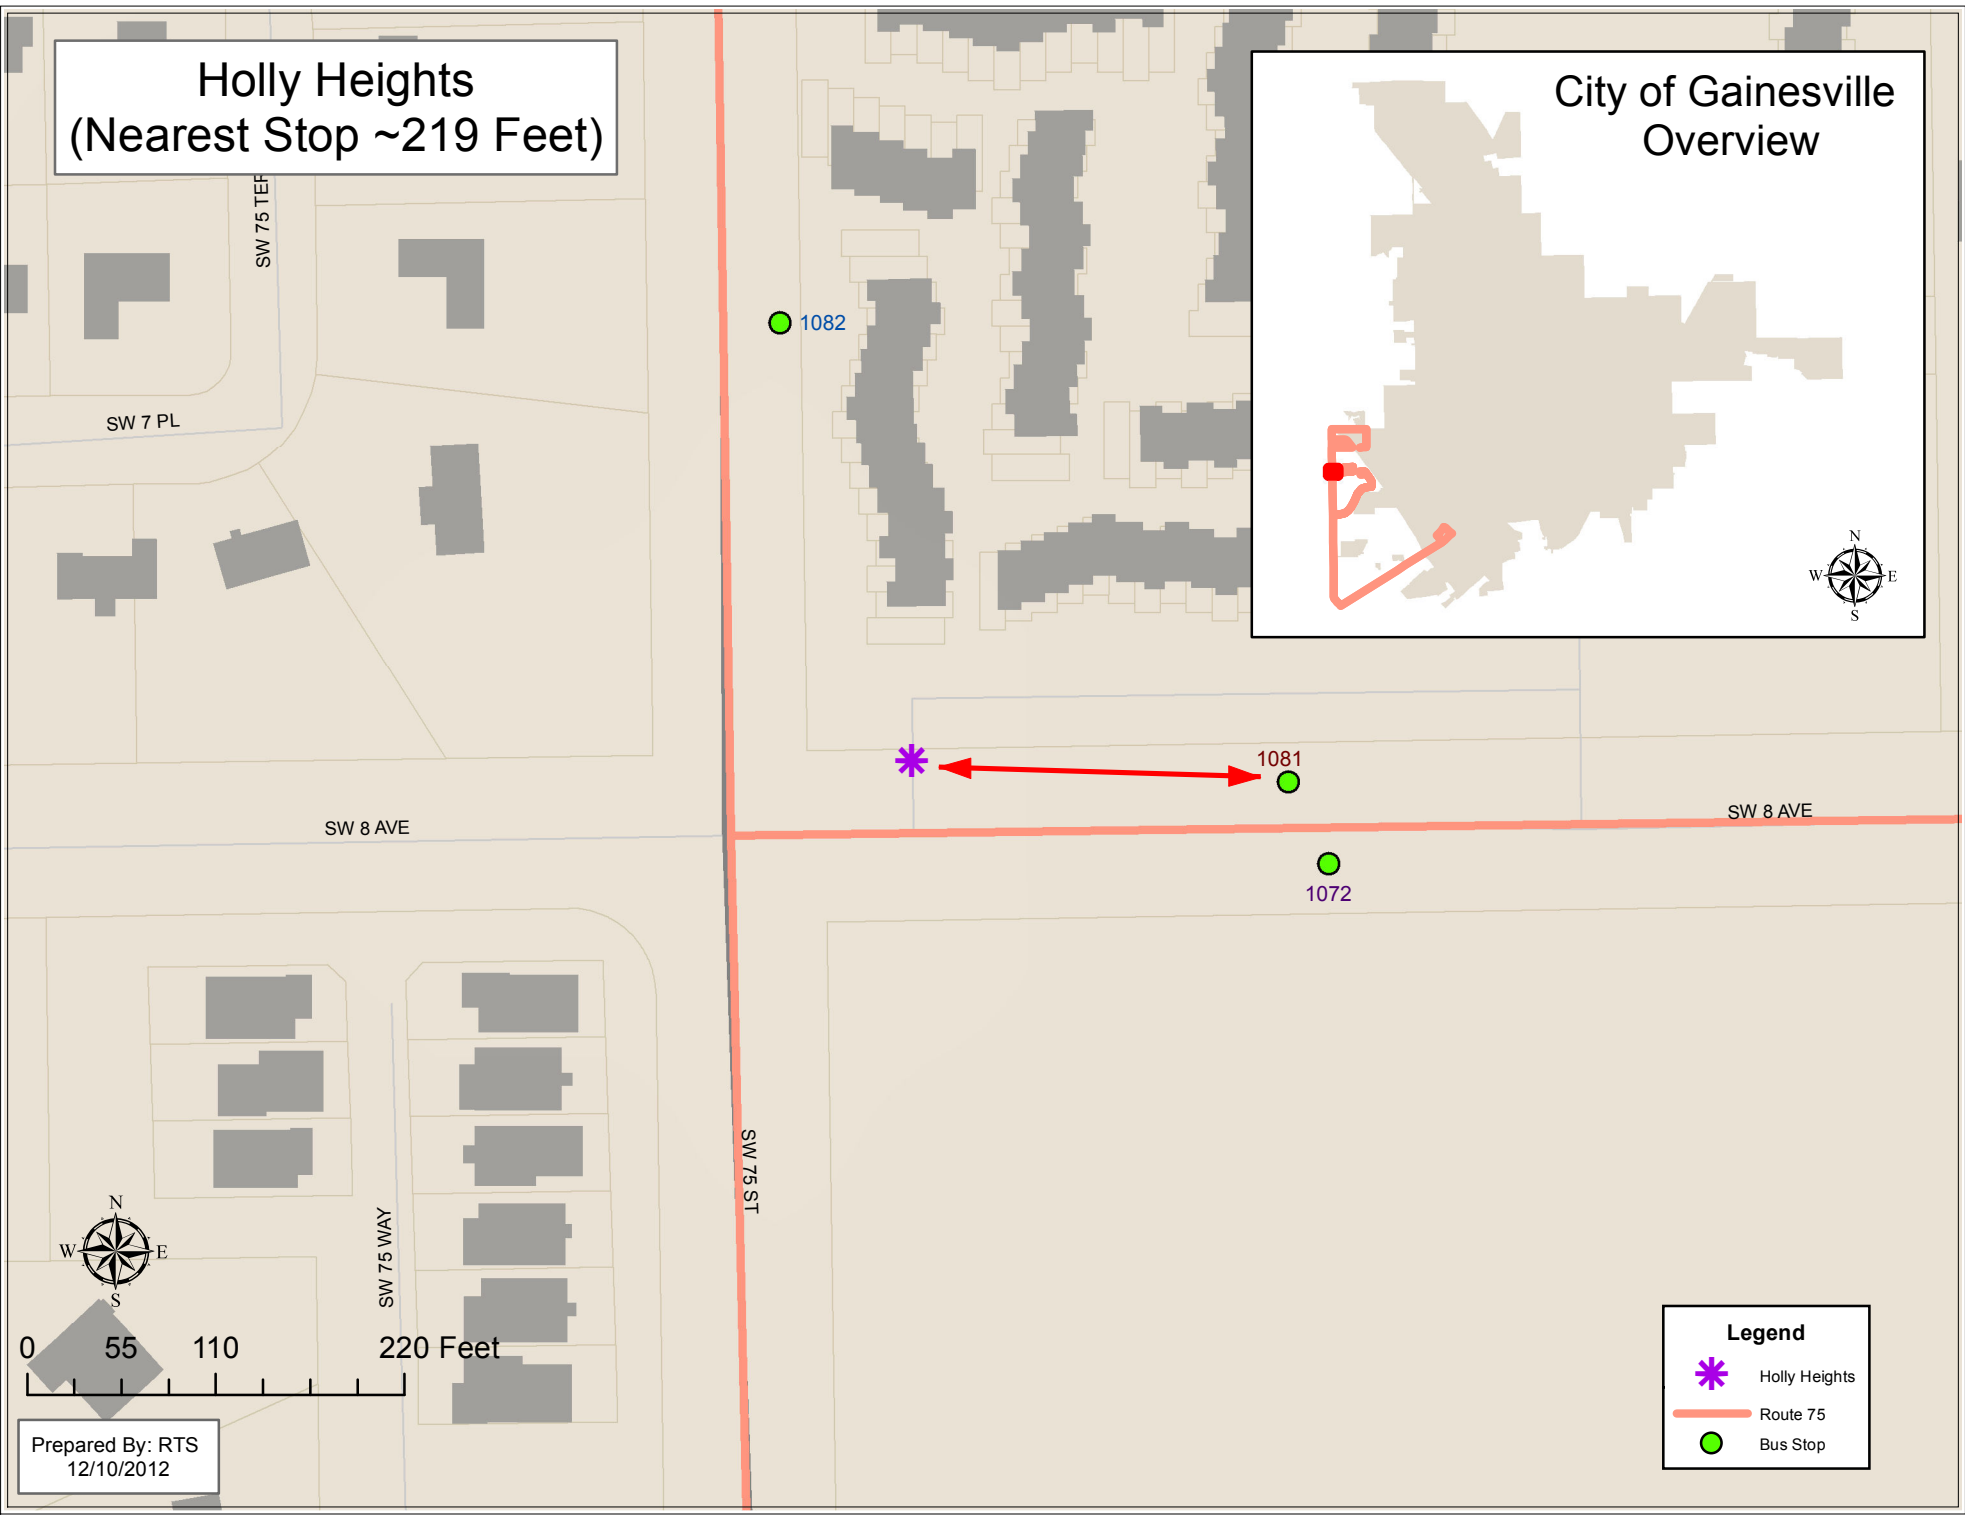

-  Gainesville Community Ministry
-  Route 10
-  Route 46
-  Bus Stop

Family Medicine
(Nearest Stop ~571 Feet)

0 112.5 225 450 Feet

Prepared By: RTS
12/10/2012

Legend

-  Family Medicine
-  Route 15
-  Route 27
-  Bus Stop

Holly Heights
(Nearest Stop ~219 Feet)

Prepared By: RTS
12/10/2012

Legend

-  Holly Heights
-  Route 75
-  Bus Stop

Horizon House Apartments
(Nearest Stop ~1,647 Feet)

0 237.5 475 950 Feet

A scale bar showing distances in feet: 0, 237.5, 475, and 950 feet.

Prepared By: RTS
12/10/2012

Pine Ridge Corner
(Nearest Stop ~94 Feet)

Prepared By: RTS
12/10/2012

Legend

- Pine Ridge Corner
- Route 8
- Bus Stop

RAHMA Mercy Clinic
(Nearest Stop ~1,238 Feet)

Prepared By: RTS
12/10/2012

Prepared By: RTS
12/10/2012

Legend

-  Village Green
-  Route 15
-  Route 24
-  Bus Stop

Westside Samaritans Clinic
(Nearest Stop ~5,120 Feet)

Prepared By: RTS
12/10/2012

Legend

- Westside Samaritans Clinic
- Route 23
- Bus Stop