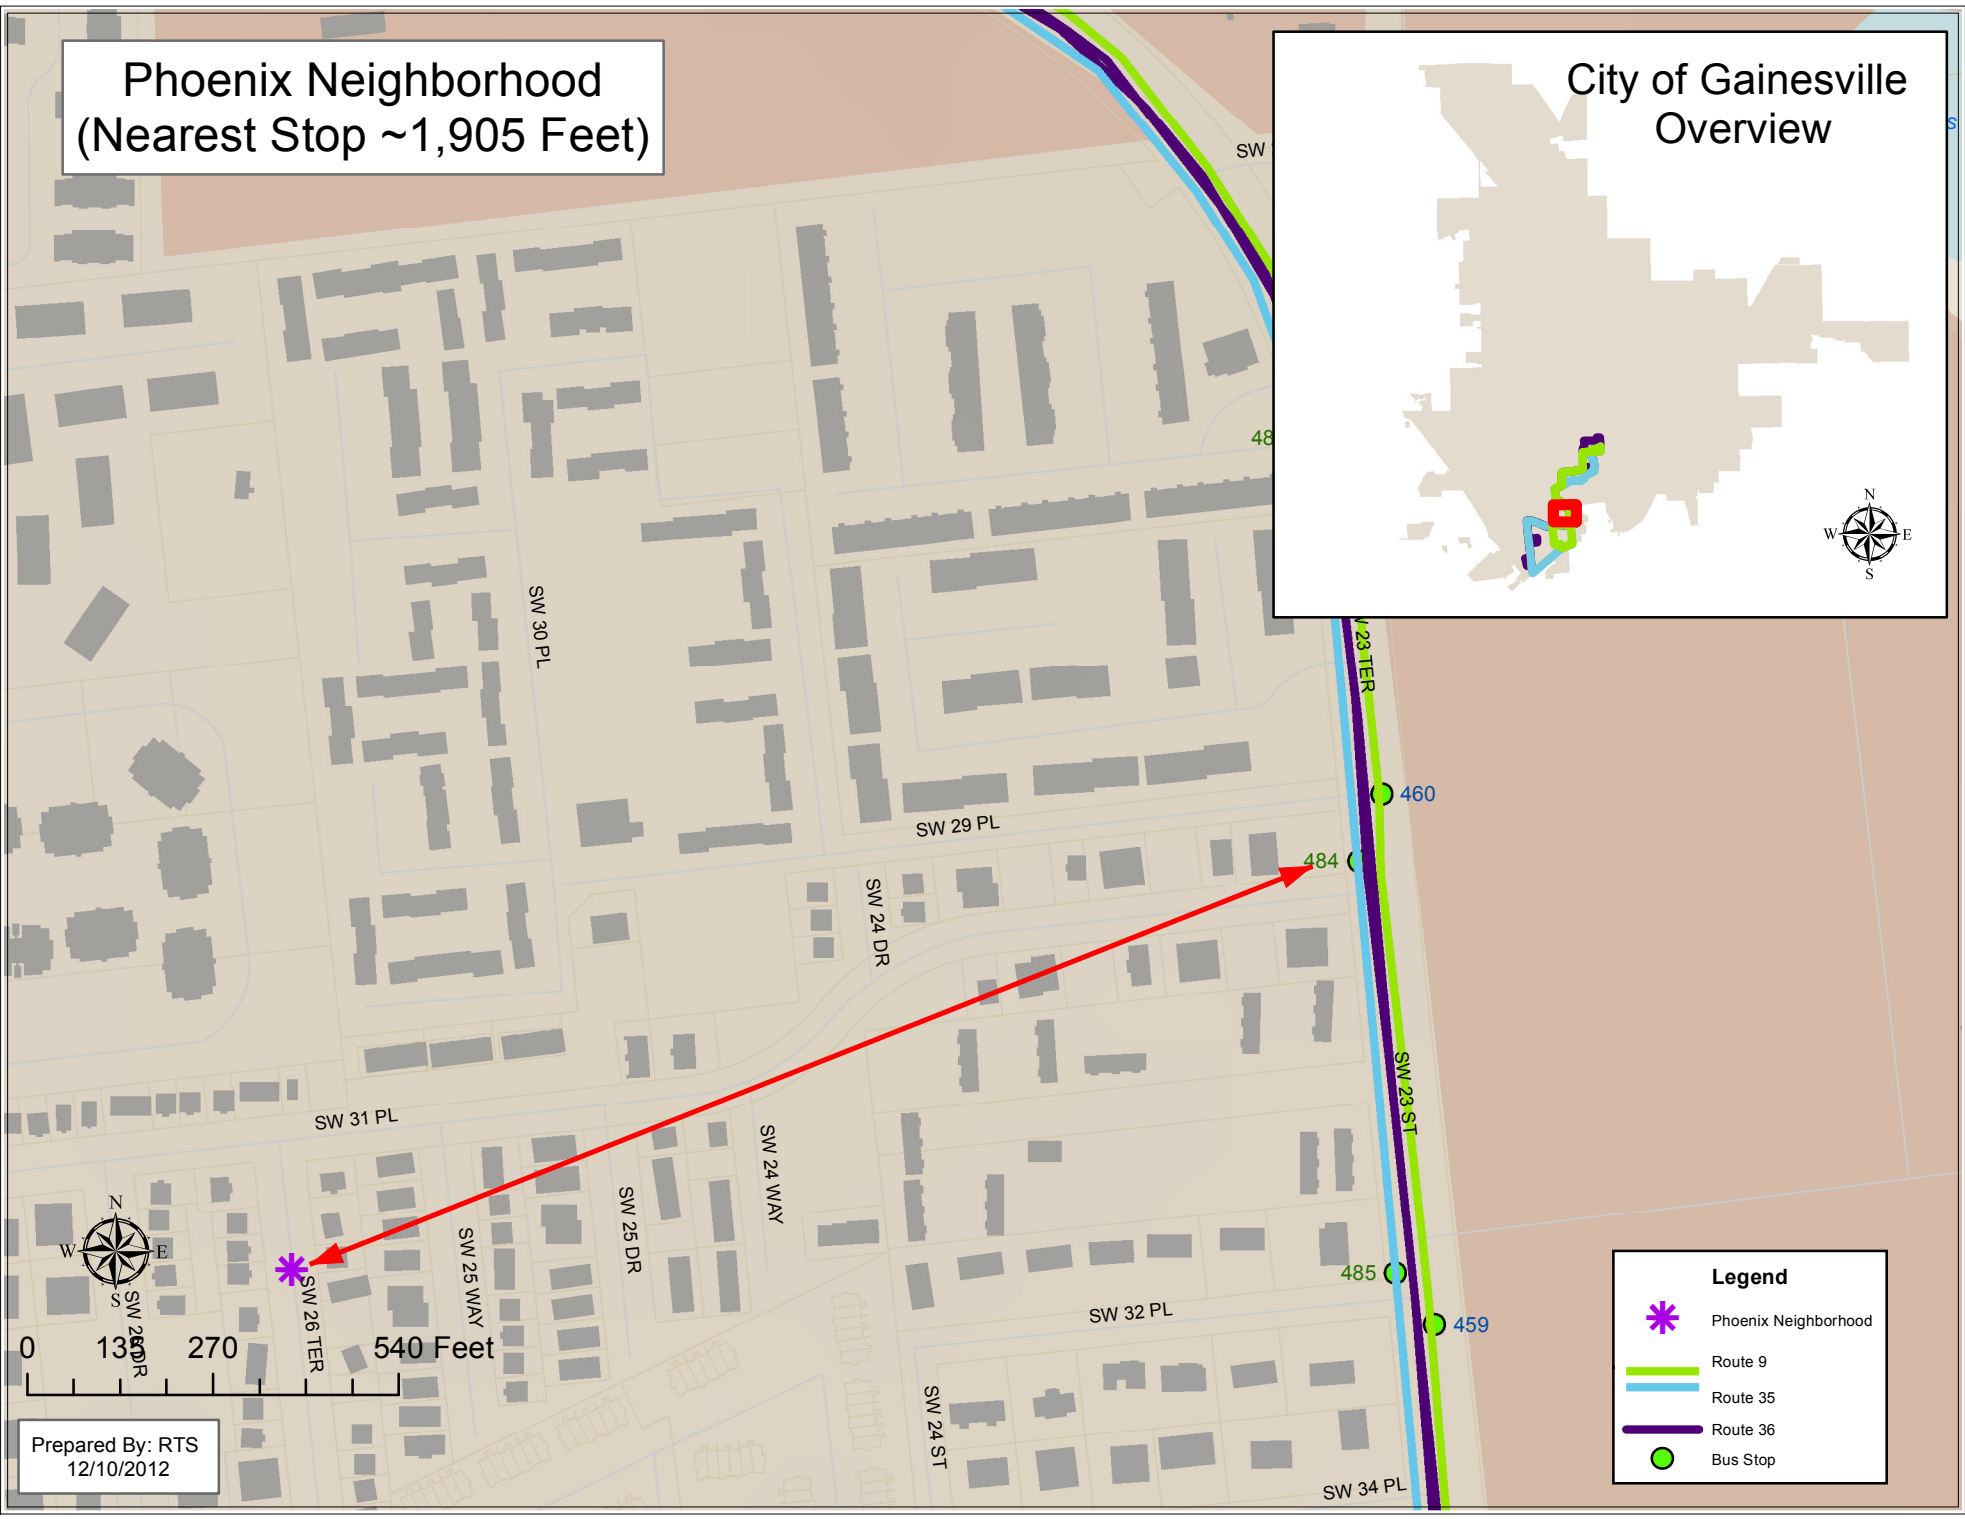

Prepared By: RTS
12/10/2012

Majestic Oaks
(Nearest Stop ~228 Feet)

Prepared By: RTS
12/10/2012

Legend

- Majestic Oaks
- Route 76
- Bus Stop

Phoenix Neighborhood
(Nearest Stop ~1,905 Feet)

Legend

- Phoenix Neighborhood
- Route 9
- Route 35
- Route 36
- Bus Stop

Prepared By: RTS
12/10/2012

Pine Ridge Corner
(Nearest Stop ~94 Feet)

Prepared By: RTS
12/10/2012

Legend

- Pine Ridge Corner
- Route 8
- Bus Stop

RAHMA Mercy Clinic
(Nearest Stop ~1,238 Feet)

Prepared By: RTS
12/10/2012