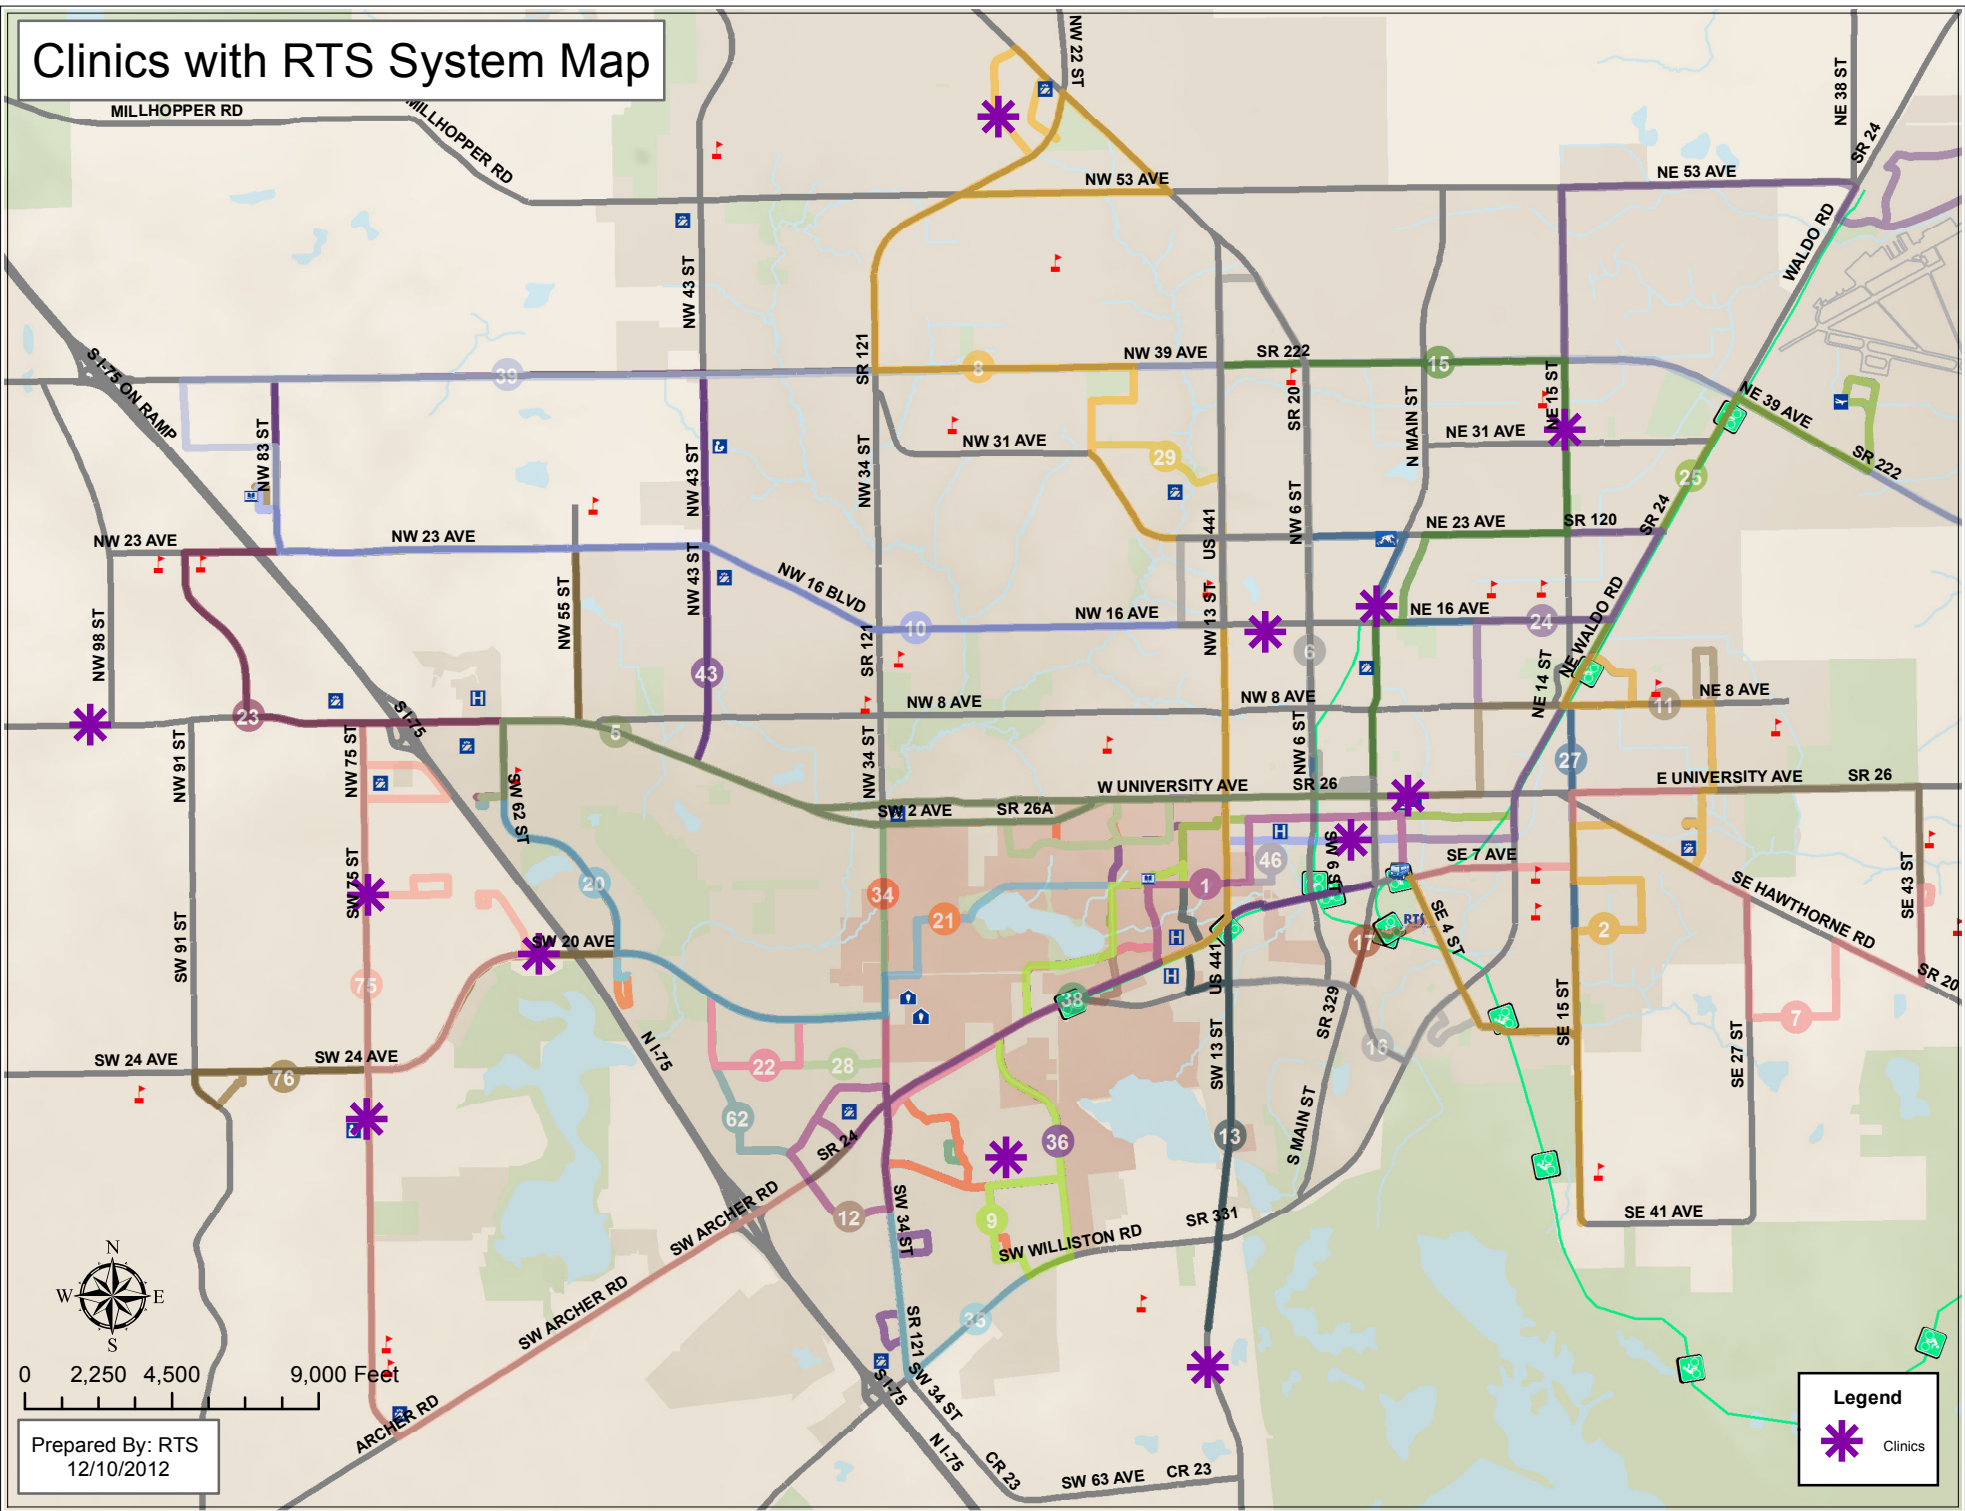

Clinics with RTS System Map

0 2,250 4,500 9,000 Feet

Prepared By: RTS
12/10/2012

Legend

- Clinics