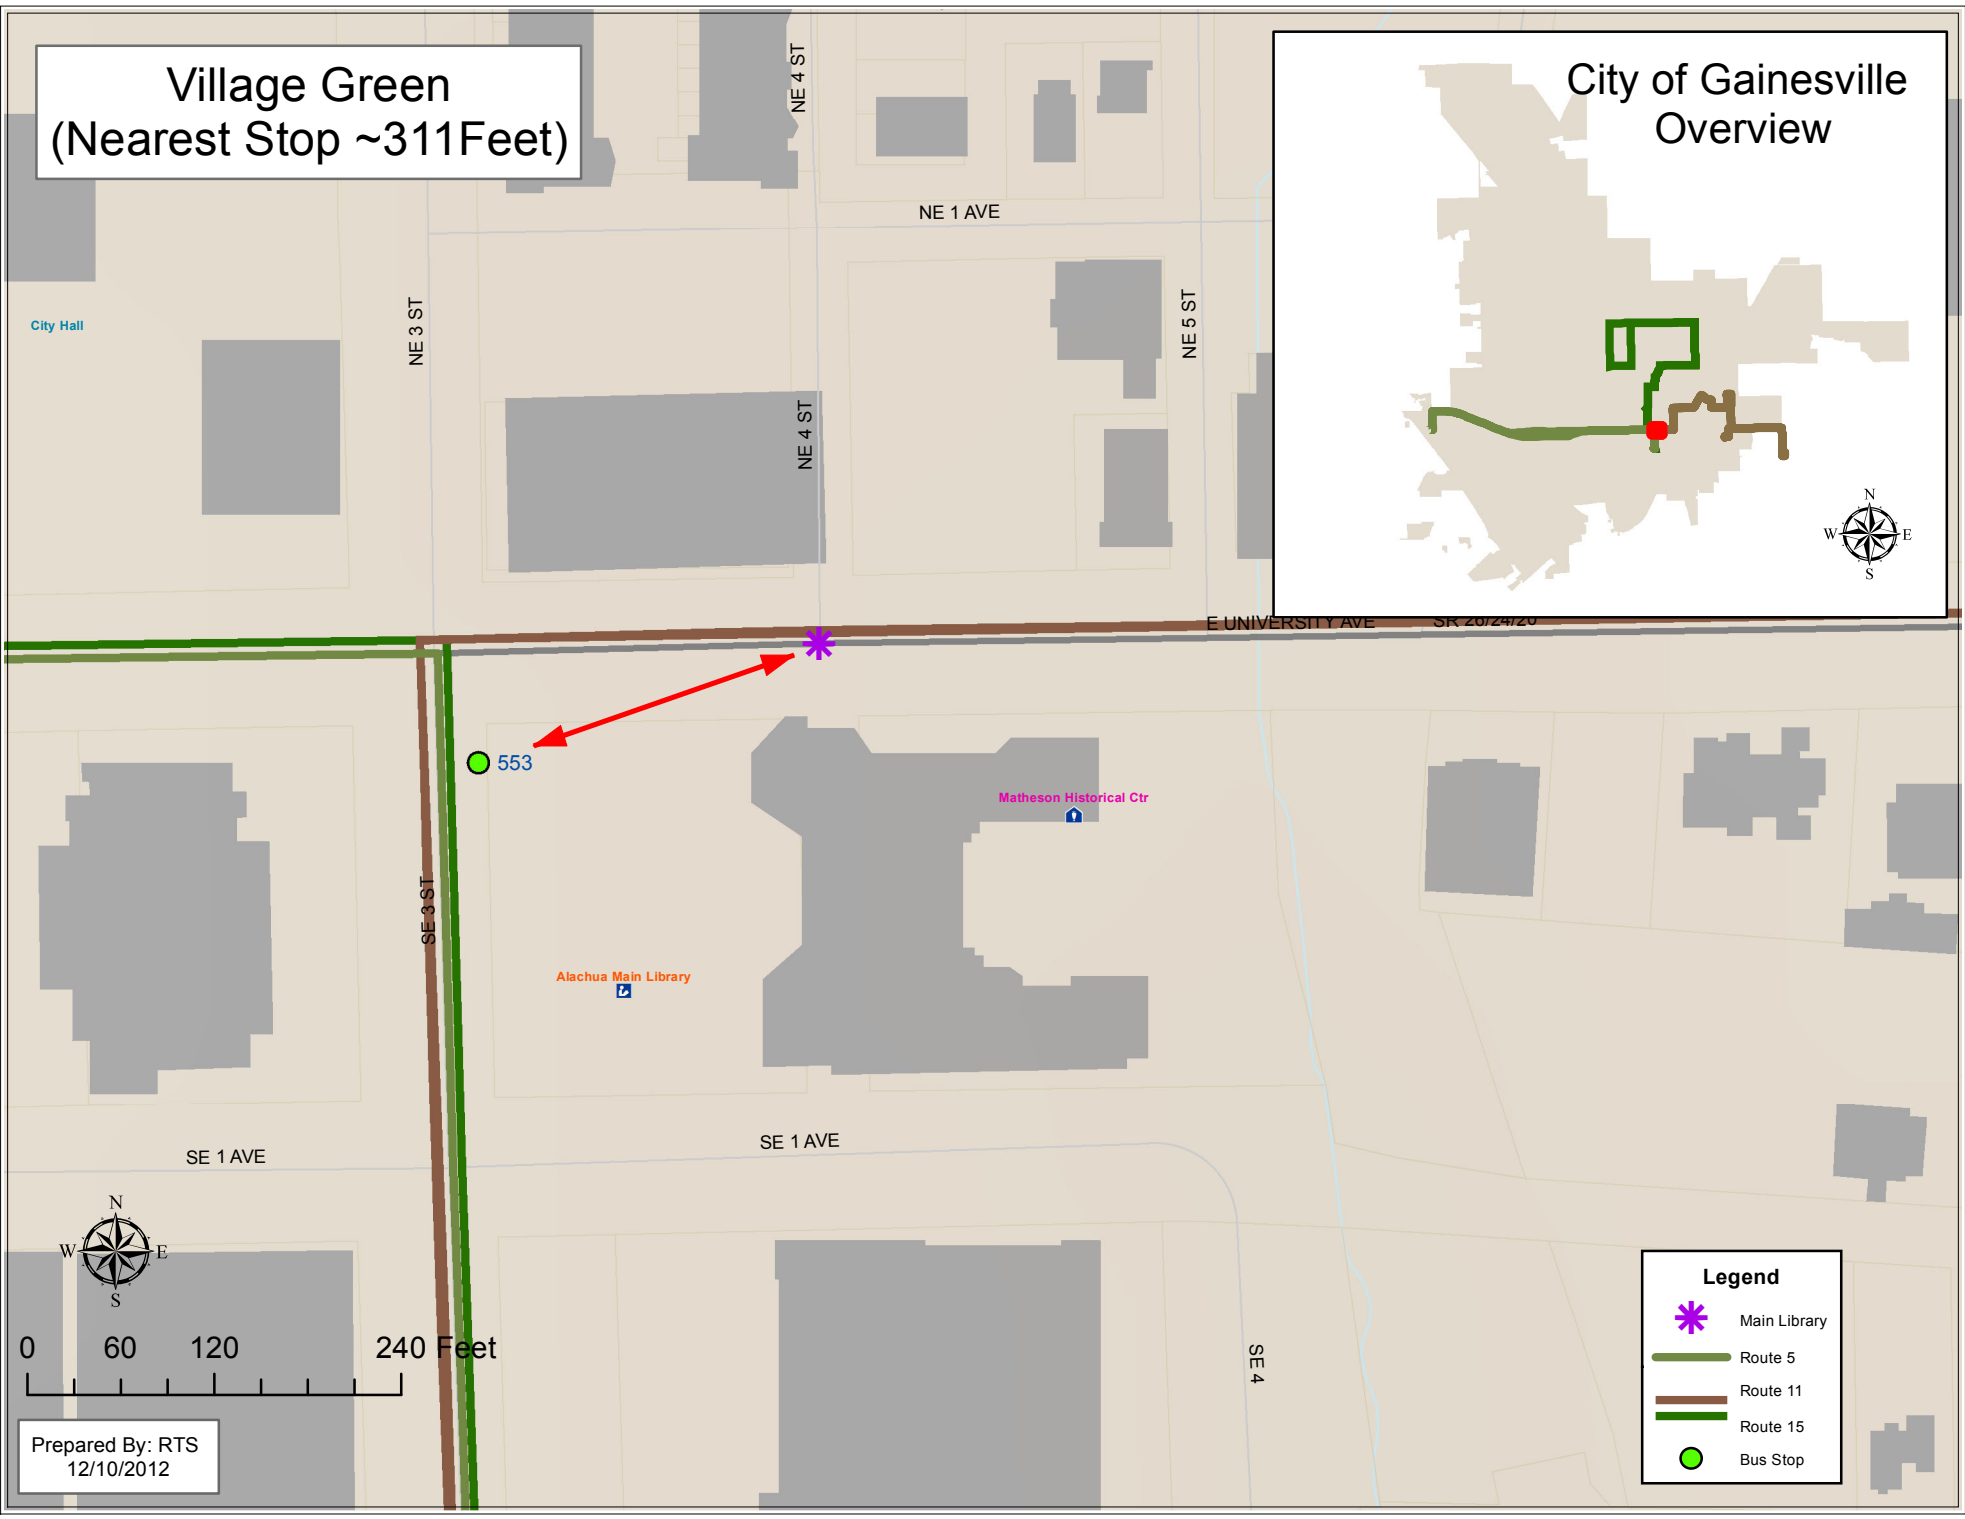

Holly Heights
(Nearest Stop ~219 Feet)

Prepared By: RTS
12/10/2012

Legend

-  Holly Heights
-  Route 75
-  Bus Stop

Horizon House Apartments
(Nearest Stop ~1,647 Feet)

0 237.5 475 950 Feet

A scale bar showing distances in feet: 0, 237.5, 475, and 950 feet.

Prepared By: RTS
12/10/2012

Legend

- ☆ Horizon House Apartments
- Route 6
- Route 8
- Route 10
- Route 27
- Bus Stop

Village Green
(Nearest Stop ~311Feet)

| Legend | |
|--------|--------------|
| | Main Library |
| | Route 5 |
| | Route 11 |
| | Route 15 |
| | Bus Stop |

Prepared By: RTS
12/10/2012

Pine Ridge Corner
(Nearest Stop ~94 Feet)

Prepared By: RTS
12/10/2012

Legend

- Pine Ridge Corner
- Route 8
- Bus Stop

RAHMA Mercy Clinic
(Nearest Stop ~1,238 Feet)

Prepared By: RTS
12/10/2012

Legend

- RAHMA Mercy Clinic
- Route 13
- Bus Stop

Tower Road Library
(Nearest Stop ~95 Feet)

Prepared By: RTS
12/10/2012

Legend

- Tower Road Library
- Route 75
- Bus Stop

Village Green
(Nearest Stop ~295 Feet)