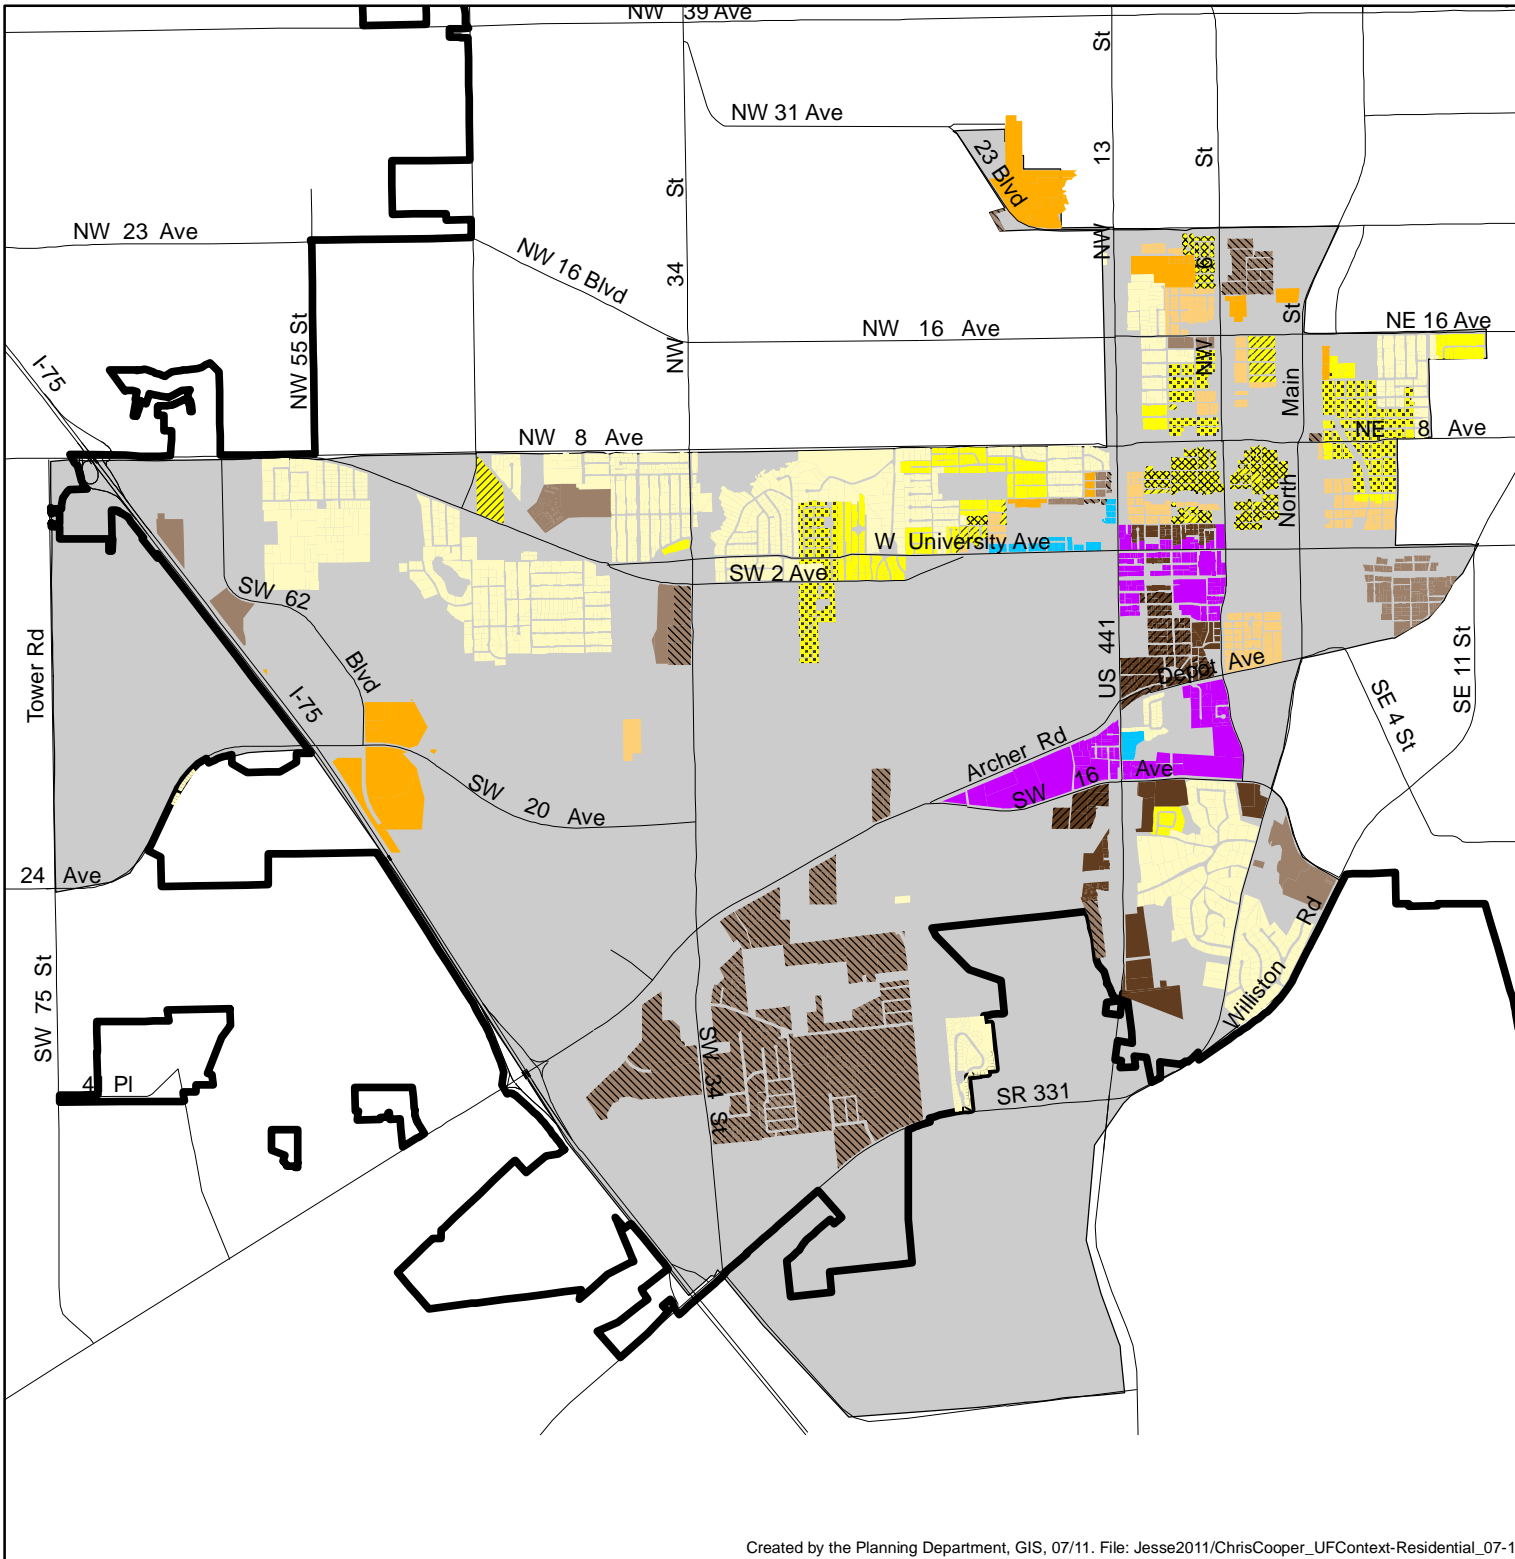

LEGISLATIVE #

100668B

Residential and Urban Mixed Use Zoning Districts in University of Florida Context Area

Gainesville, Florida

- University Context Area
- City Limits
- Zoning Districts**
- RSF-1
- RSF-2
- RSF-3
- RSF-4
- RC
- RMF-5
- RMF-6
- RMF-7
- RMF-8
- RH-1
- RH-2
- UMU1
- UMU2