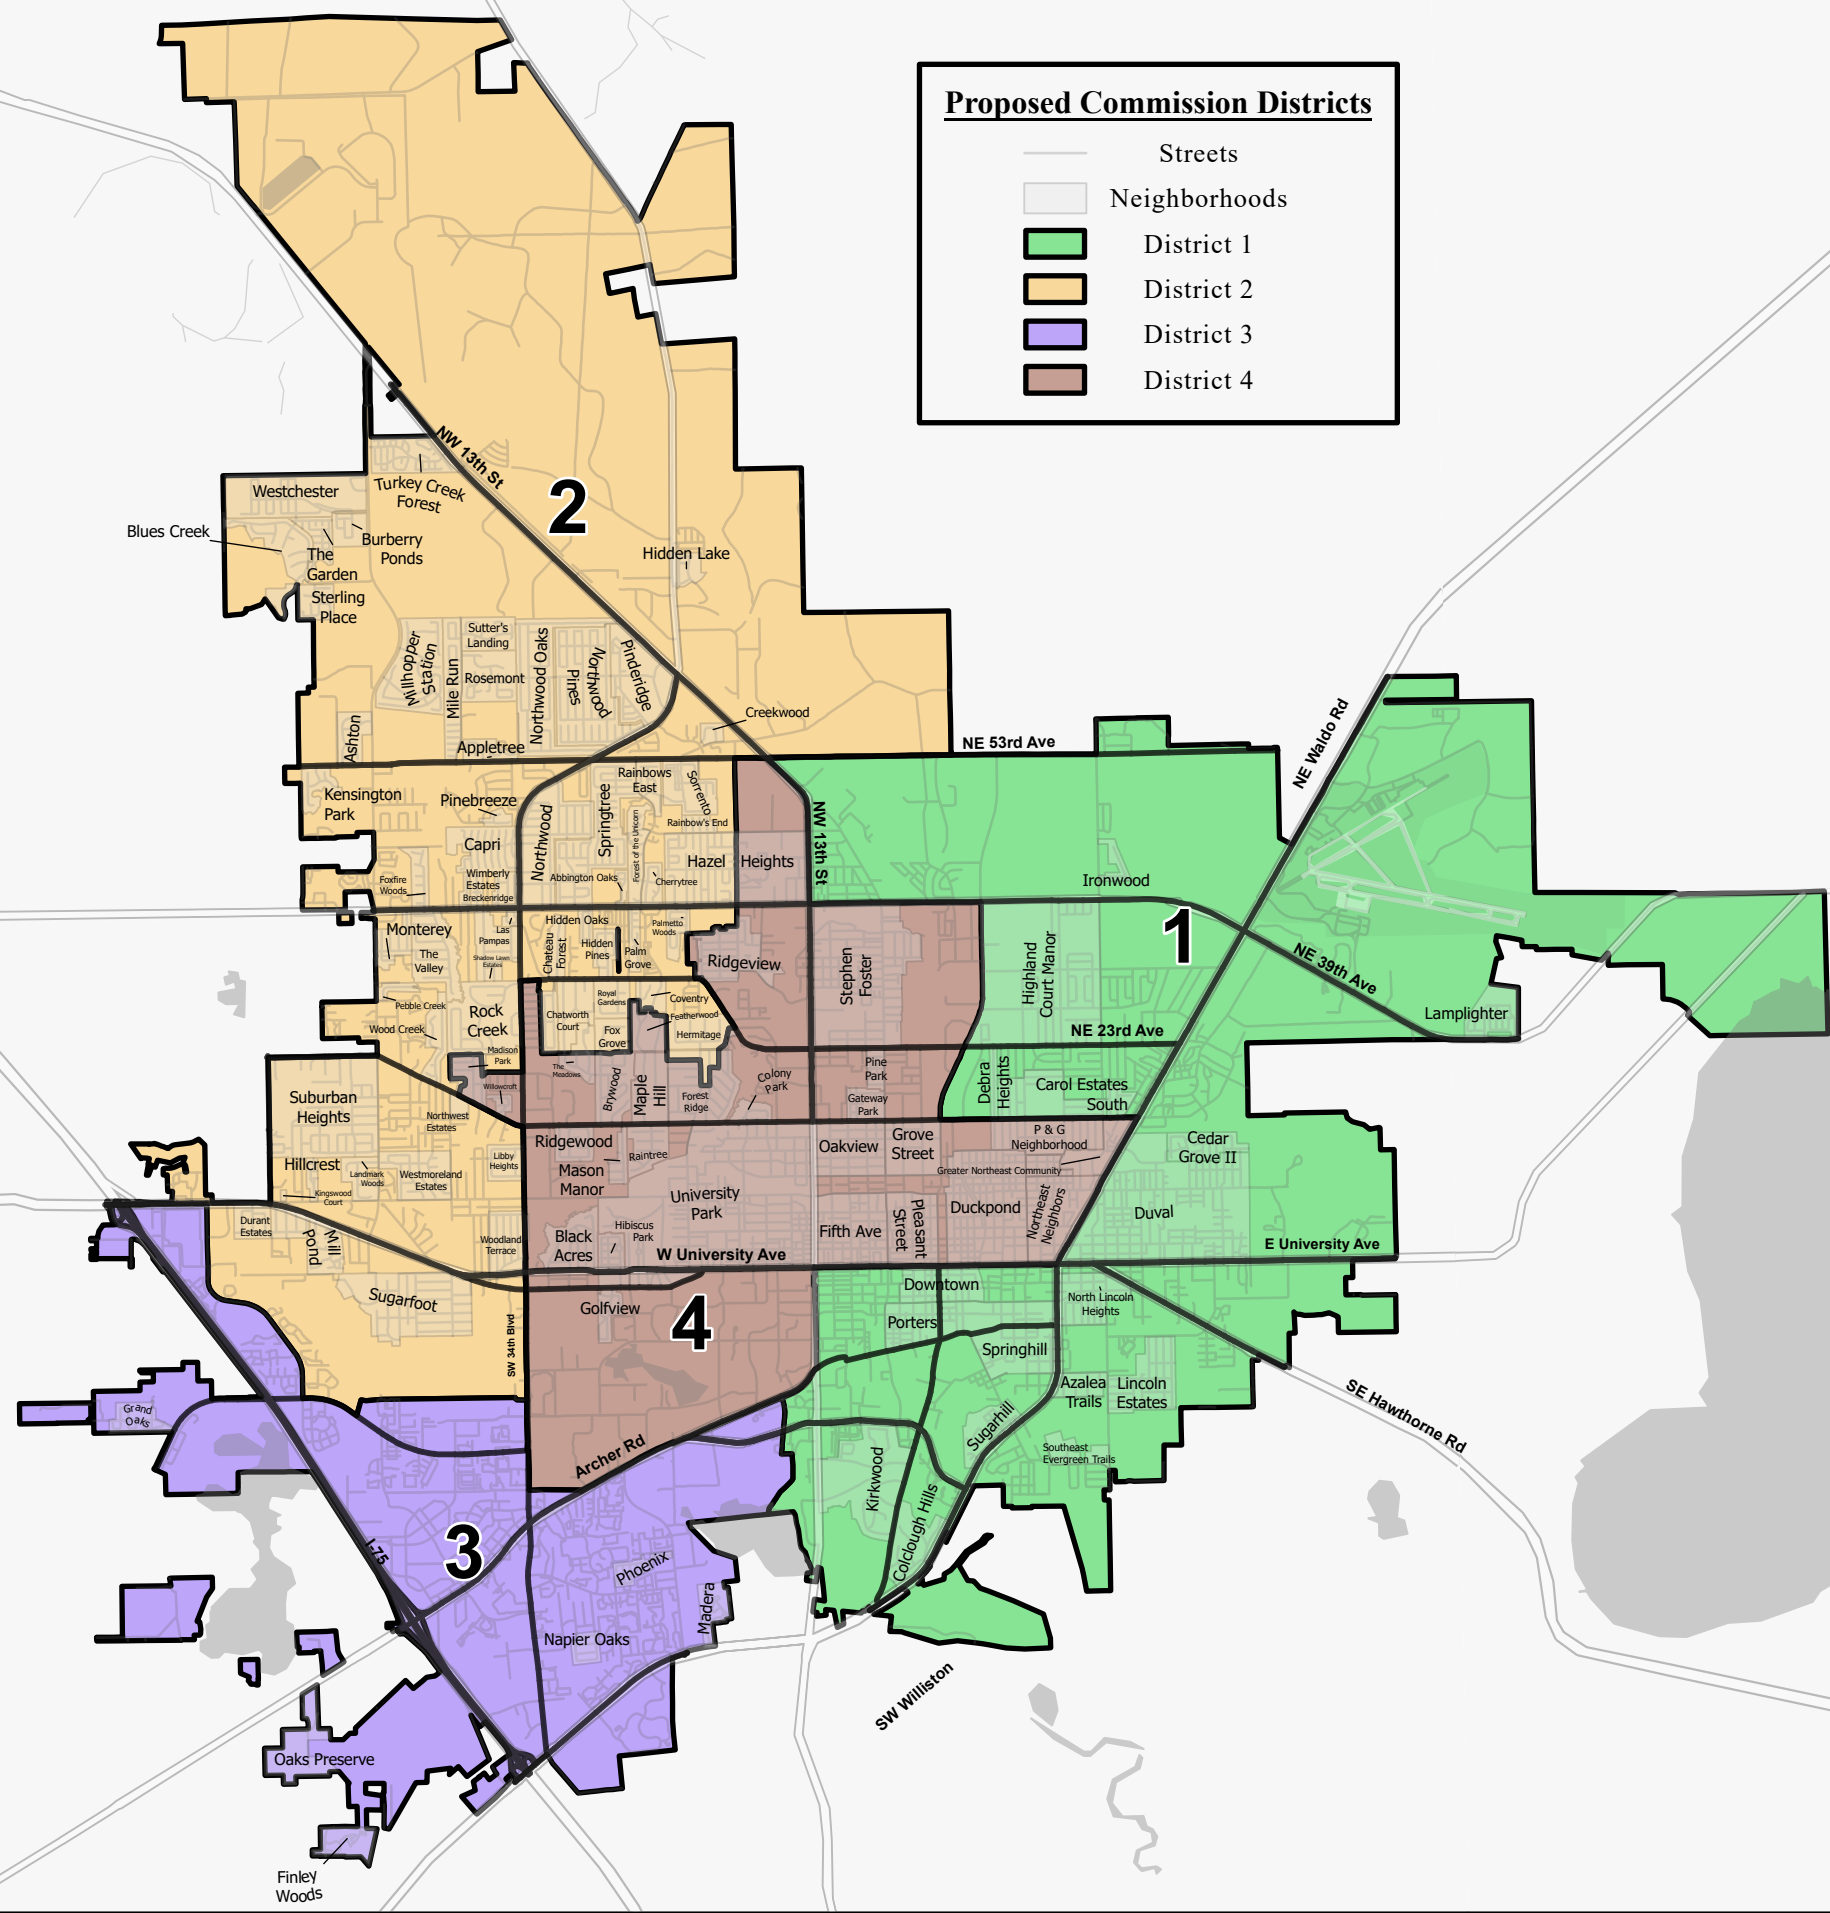

Proposed Commission Districts

- Streets
- Neighborhoods
- District 1 (Green)
- District 2 (Orange)
- District 3 (Purple)
- District 4 (Brown)

Disclaimer
This data is for informational purposes only. Do not rely on this data for accuracy of dimensions, size, or location. The City of Gainesville does not assume responsibility to update this information or for any error or omission in the data. For more information please contact the City of Gainesville at gis@cityofgainesville.org.