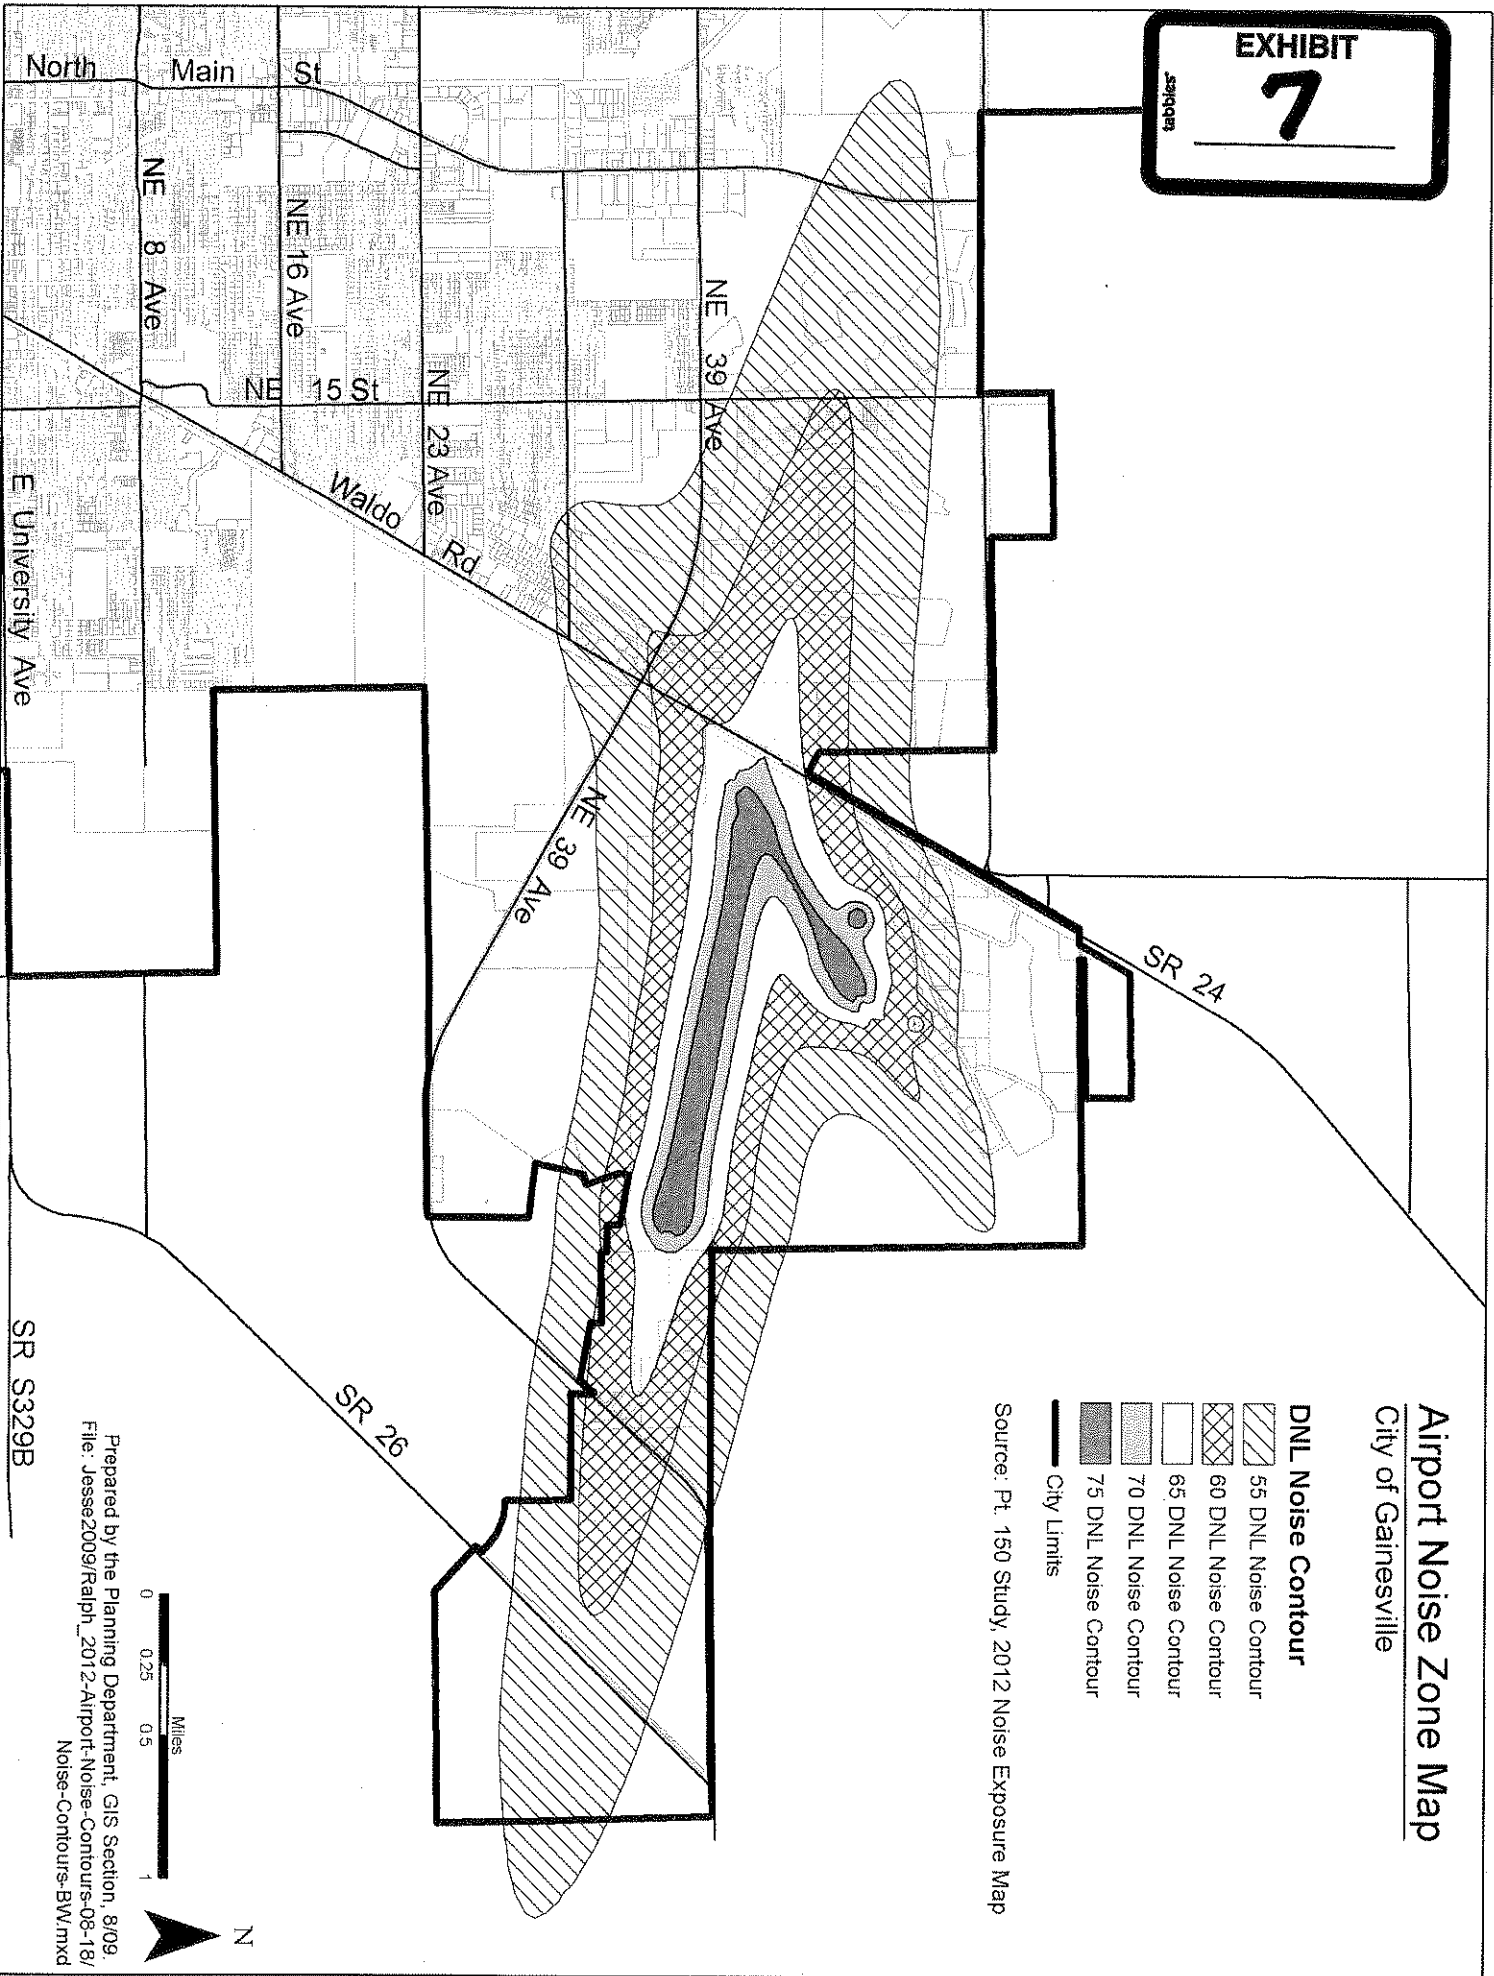

EXHIBIT
7

Airport Noise Zone Map
City of Gainesville

- DNL Noise Contour**
- 55 DNL Noise Contour
 - 60 DNL Noise Contour
 - 65 DNL Noise Contour
 - 70 DNL Noise Contour
 - 75 DNL Noise Contour
 - City Limits

Source: Pt. 150 Study, 2012 Noise Exposure Map

Prepared by the Planning Department, GIS Section, 8/09.
File: Jesse2009/Ralph_2012-Airport-Noise-Contours-08-18/
Noise-Contours-BW.mxd

SR S329B

SR 26

SR 24

North Main St

NE 8 Ave

NE 16 Ave

NE 15 St

NE 23 Ave Rd

NE 39 Ave

Waldo

E University Ave

NE 39 Ave