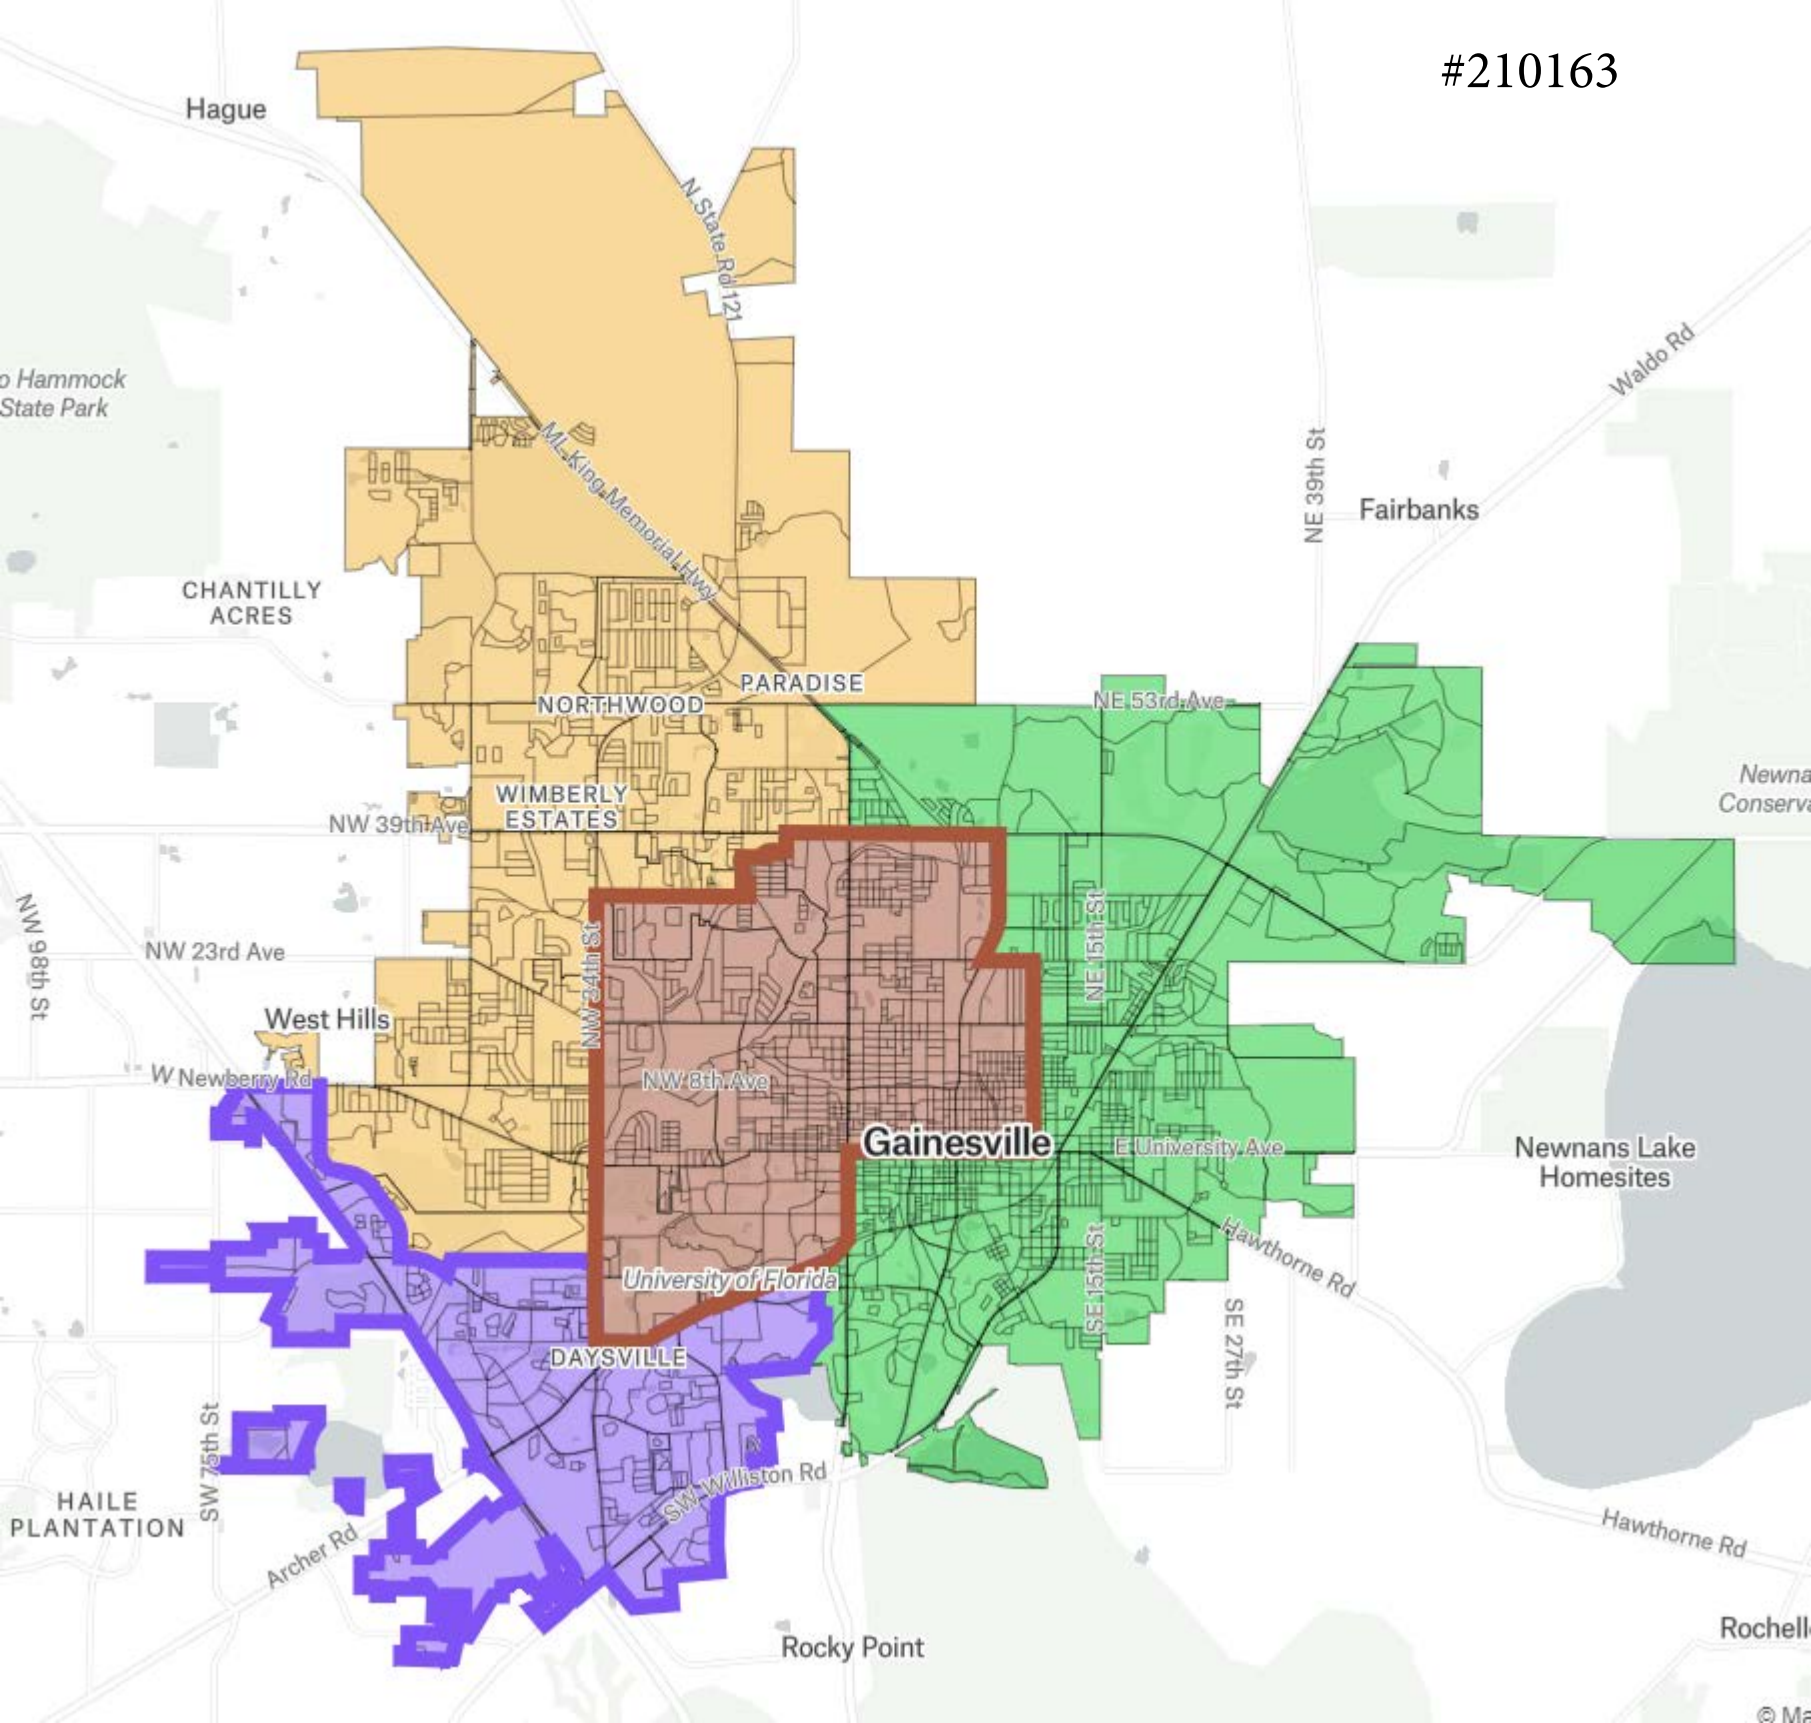

#210163

Option 3 Adjusted						
District	Non-Hispanic White	Black	Hispanic	Asian	Native American	
1	38%	43%	12%	6%	2%	
2	64%	15%	12%	8%	2%	
3	44%	21%	19%	17%	1%	
4	66%	13%	13%	7%	1%	
Population						
District	Total Population	Dev.	%Dev.			
1	35,593	322	0.91%			
2	35,258	-13	0.04%			
3	35,667	396	1.12%			
4	34,567	-704	2.02%			
Total	141,085					
Perfect District	35,271					