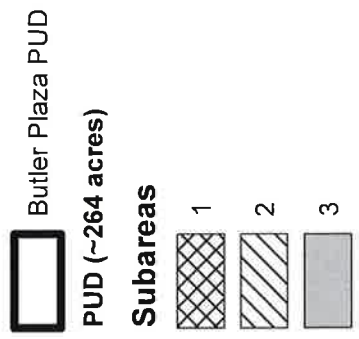

# FUTURE LAND USE ELEMENT

Butler Plaza PUD Future Land Use Overlay and Subareas

tabbies®  
**EXHIBIT 150456C**  
B-1

**City of Gainesville, FL**  
Prepared by Planning and Development Services  
October, 2015

# FUTURE LAND USE ELEMENT

Butler Plaza Underlying Future Land Use

150456C

City of Gainesville, Florida

Prepared by Planning and Development Services  
October, 2015