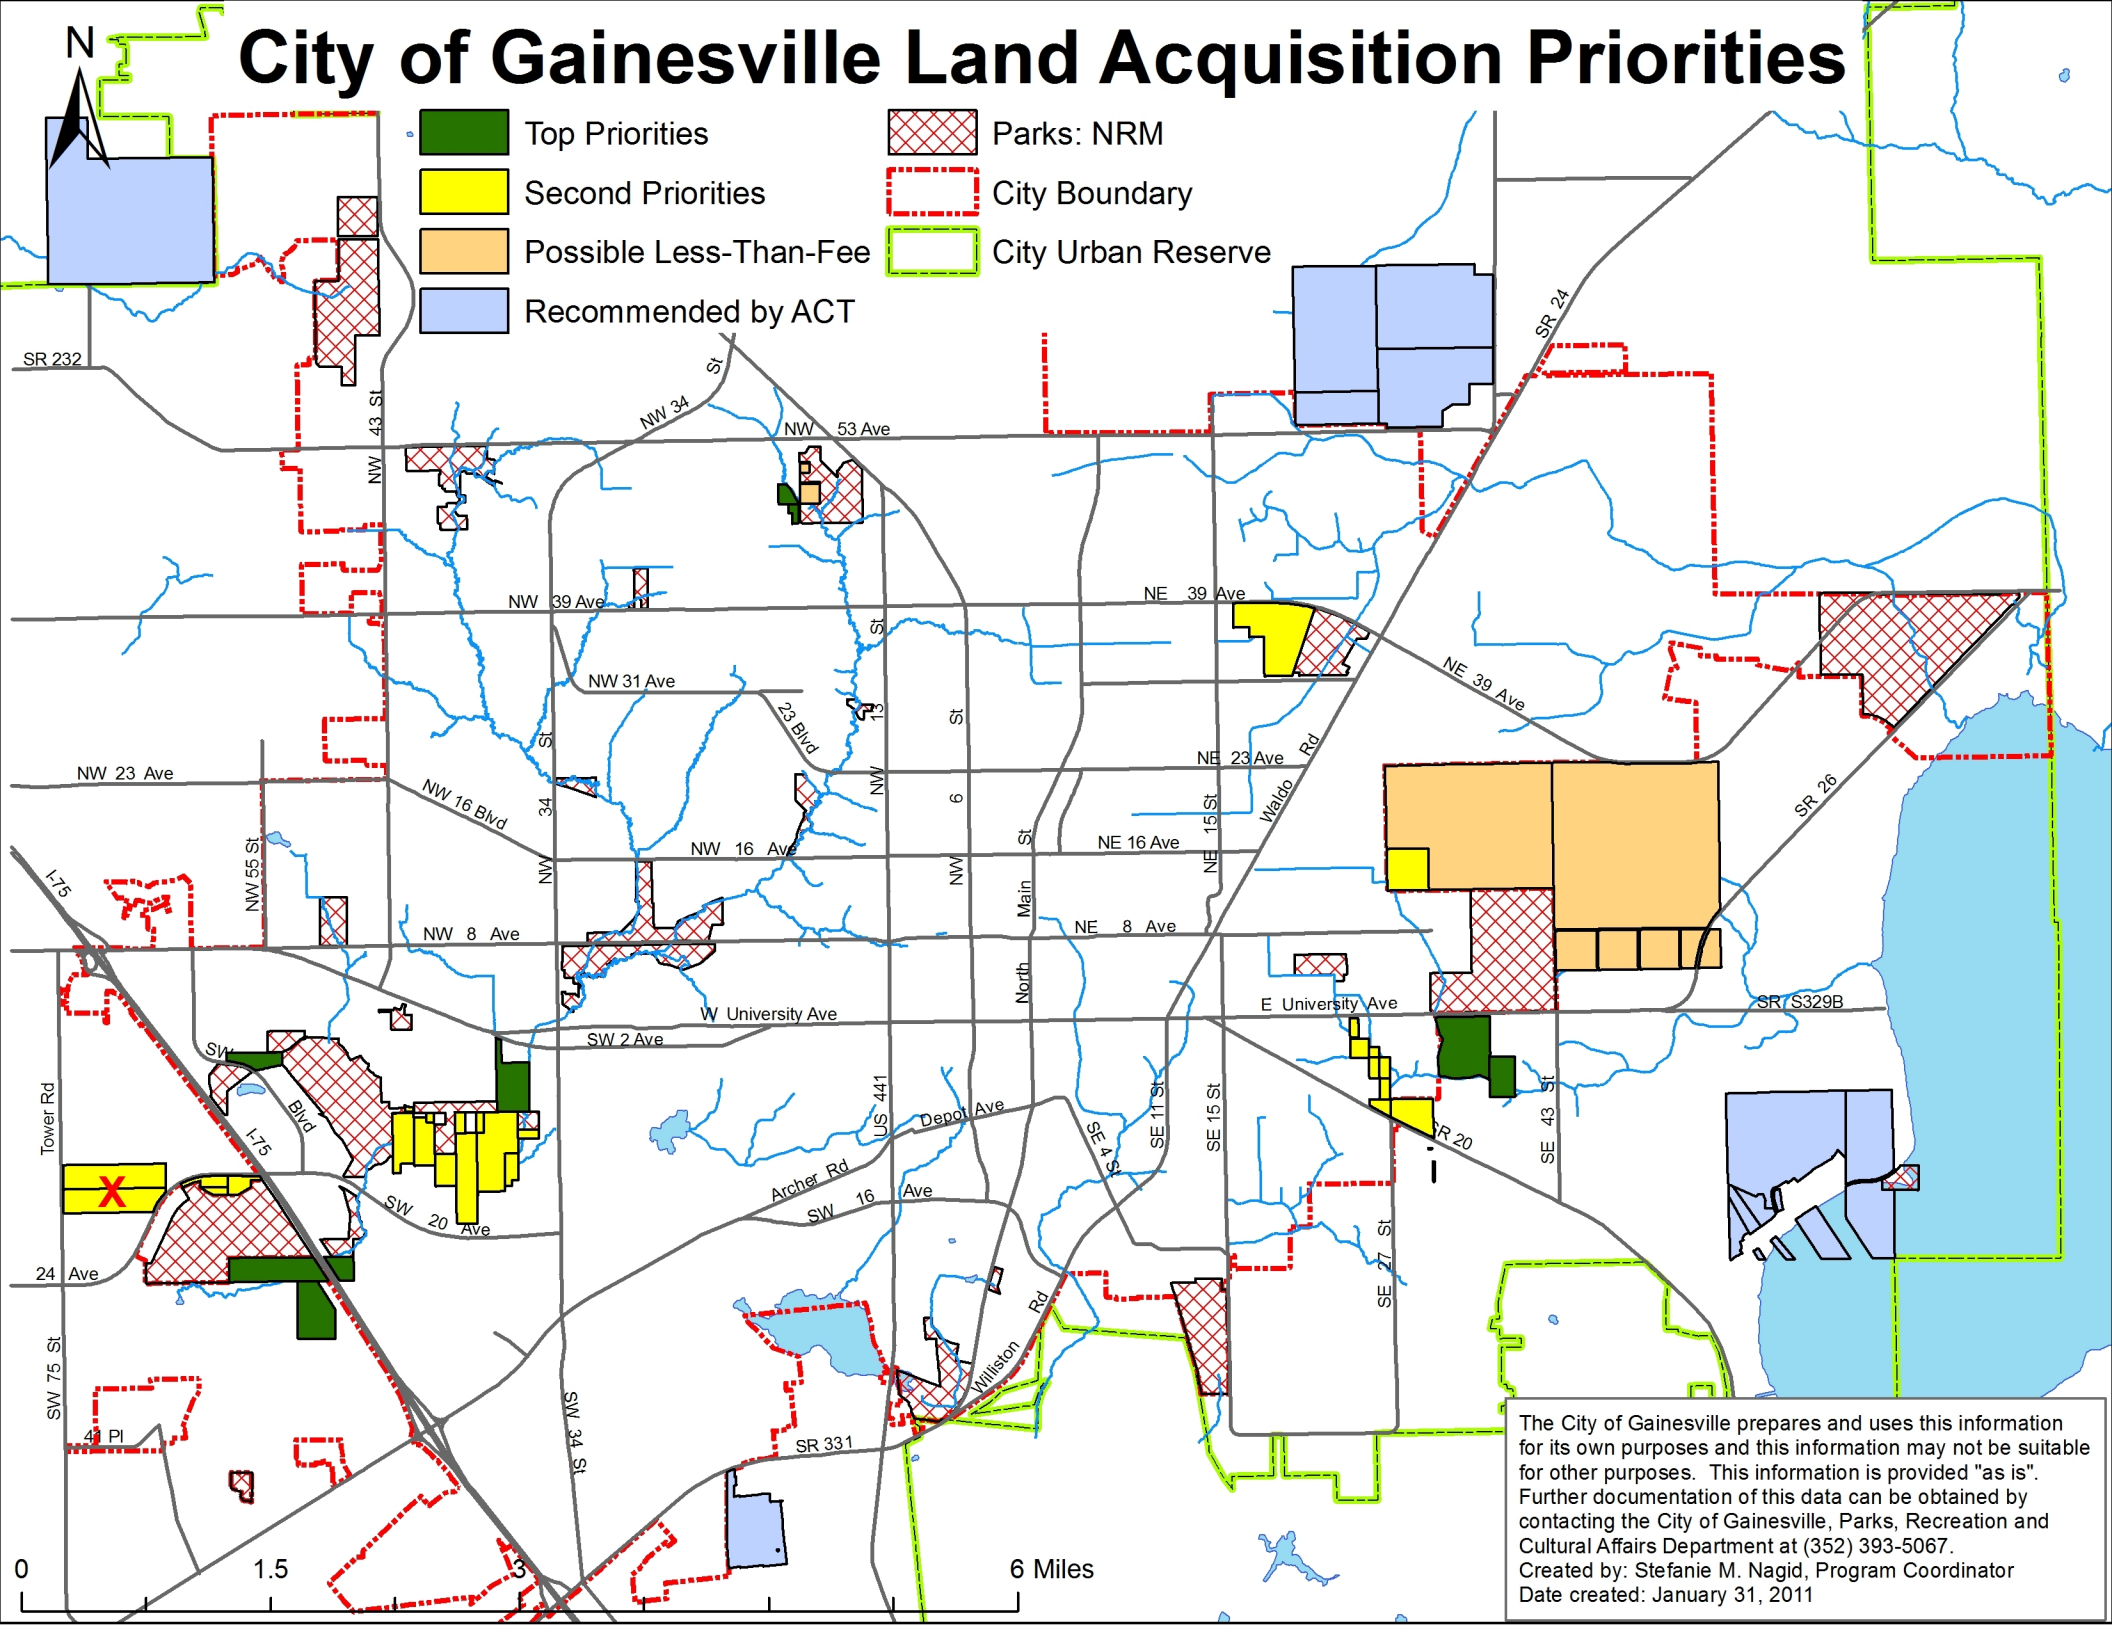

City of Gainesville Land Acquisition Priorities

The City of Gainesville prepares and uses this information for its own purposes and this information may not be suitable for other purposes. This information is provided "as is". Further documentation of this data can be obtained by contacting the City of Gainesville, Parks, Recreation and Cultural Affairs Department at (352) 393-5067. Created by: Stefanie M. Nagid, Program Coordinator Date created: January 31, 2011