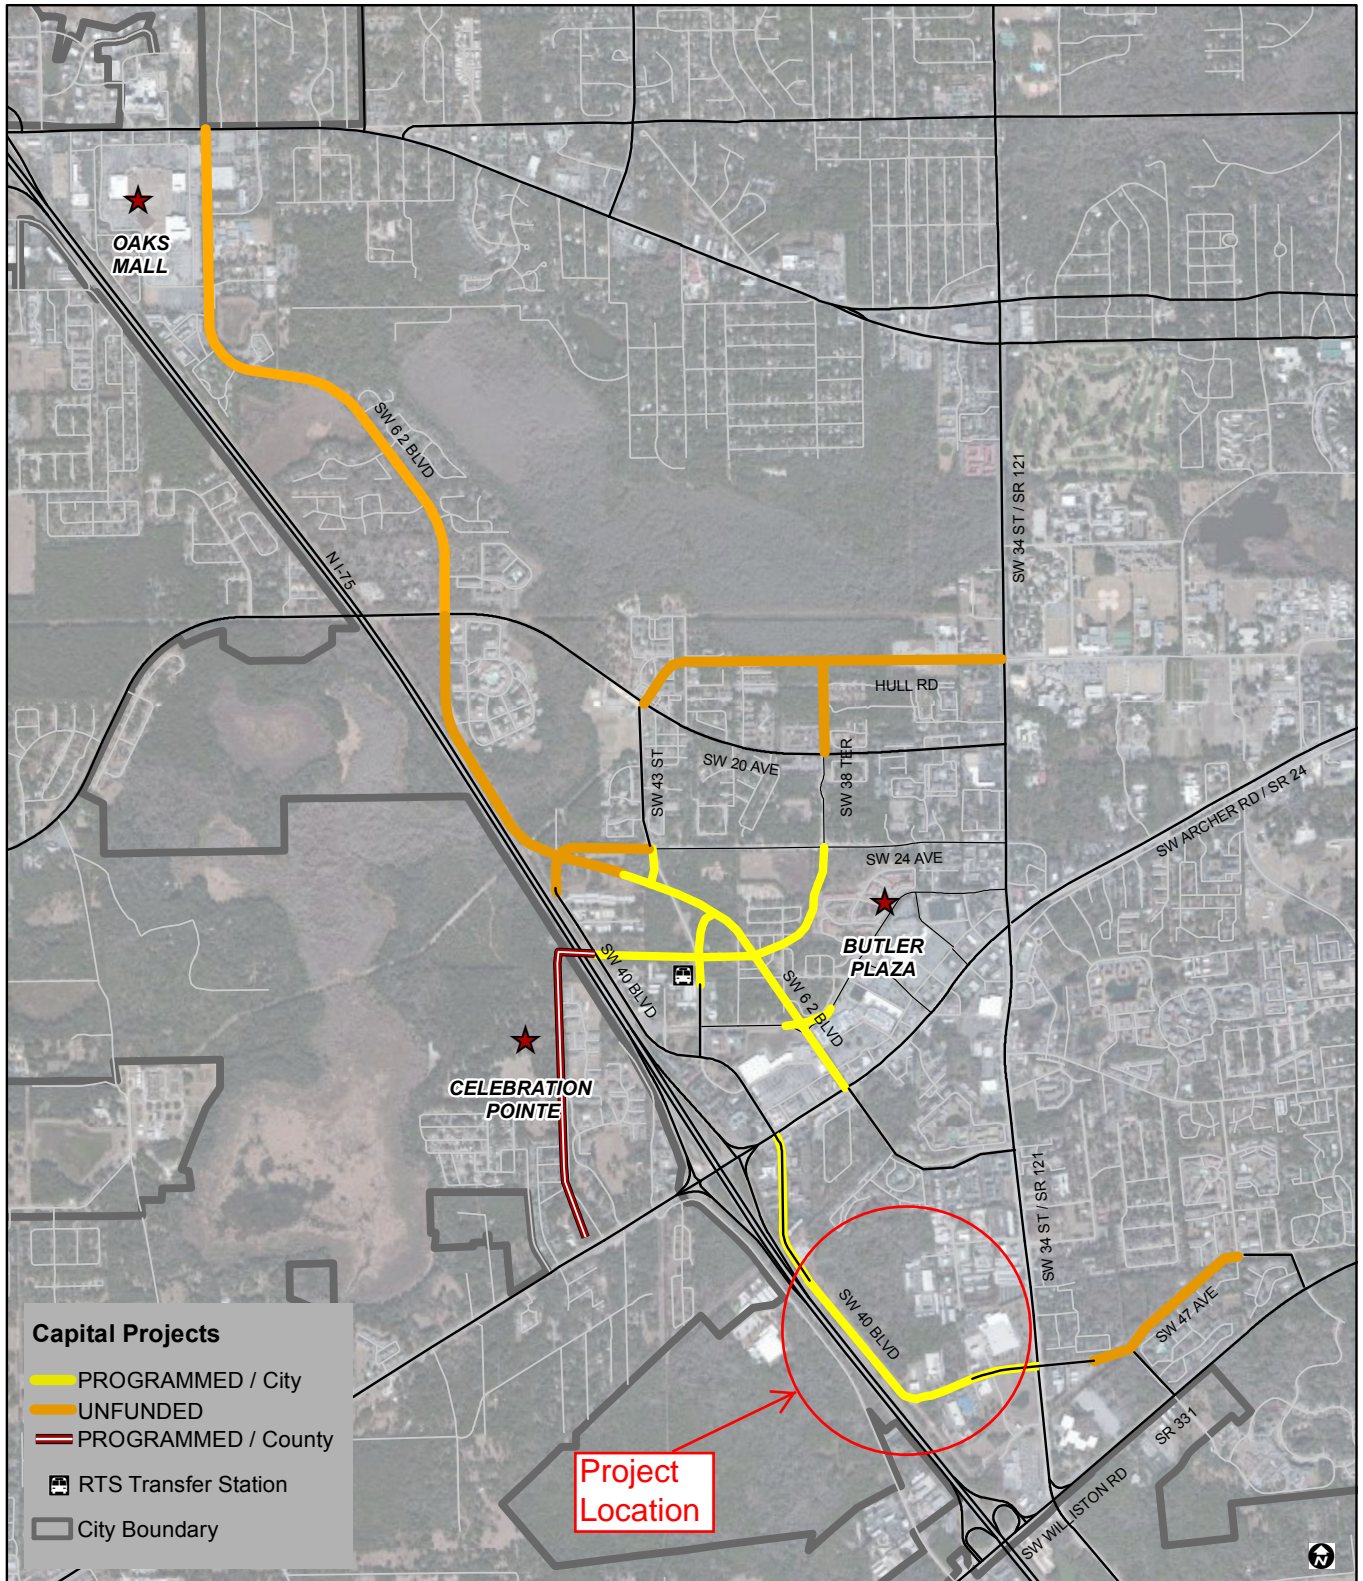

SW TRANSPORTATION CORRIDORS