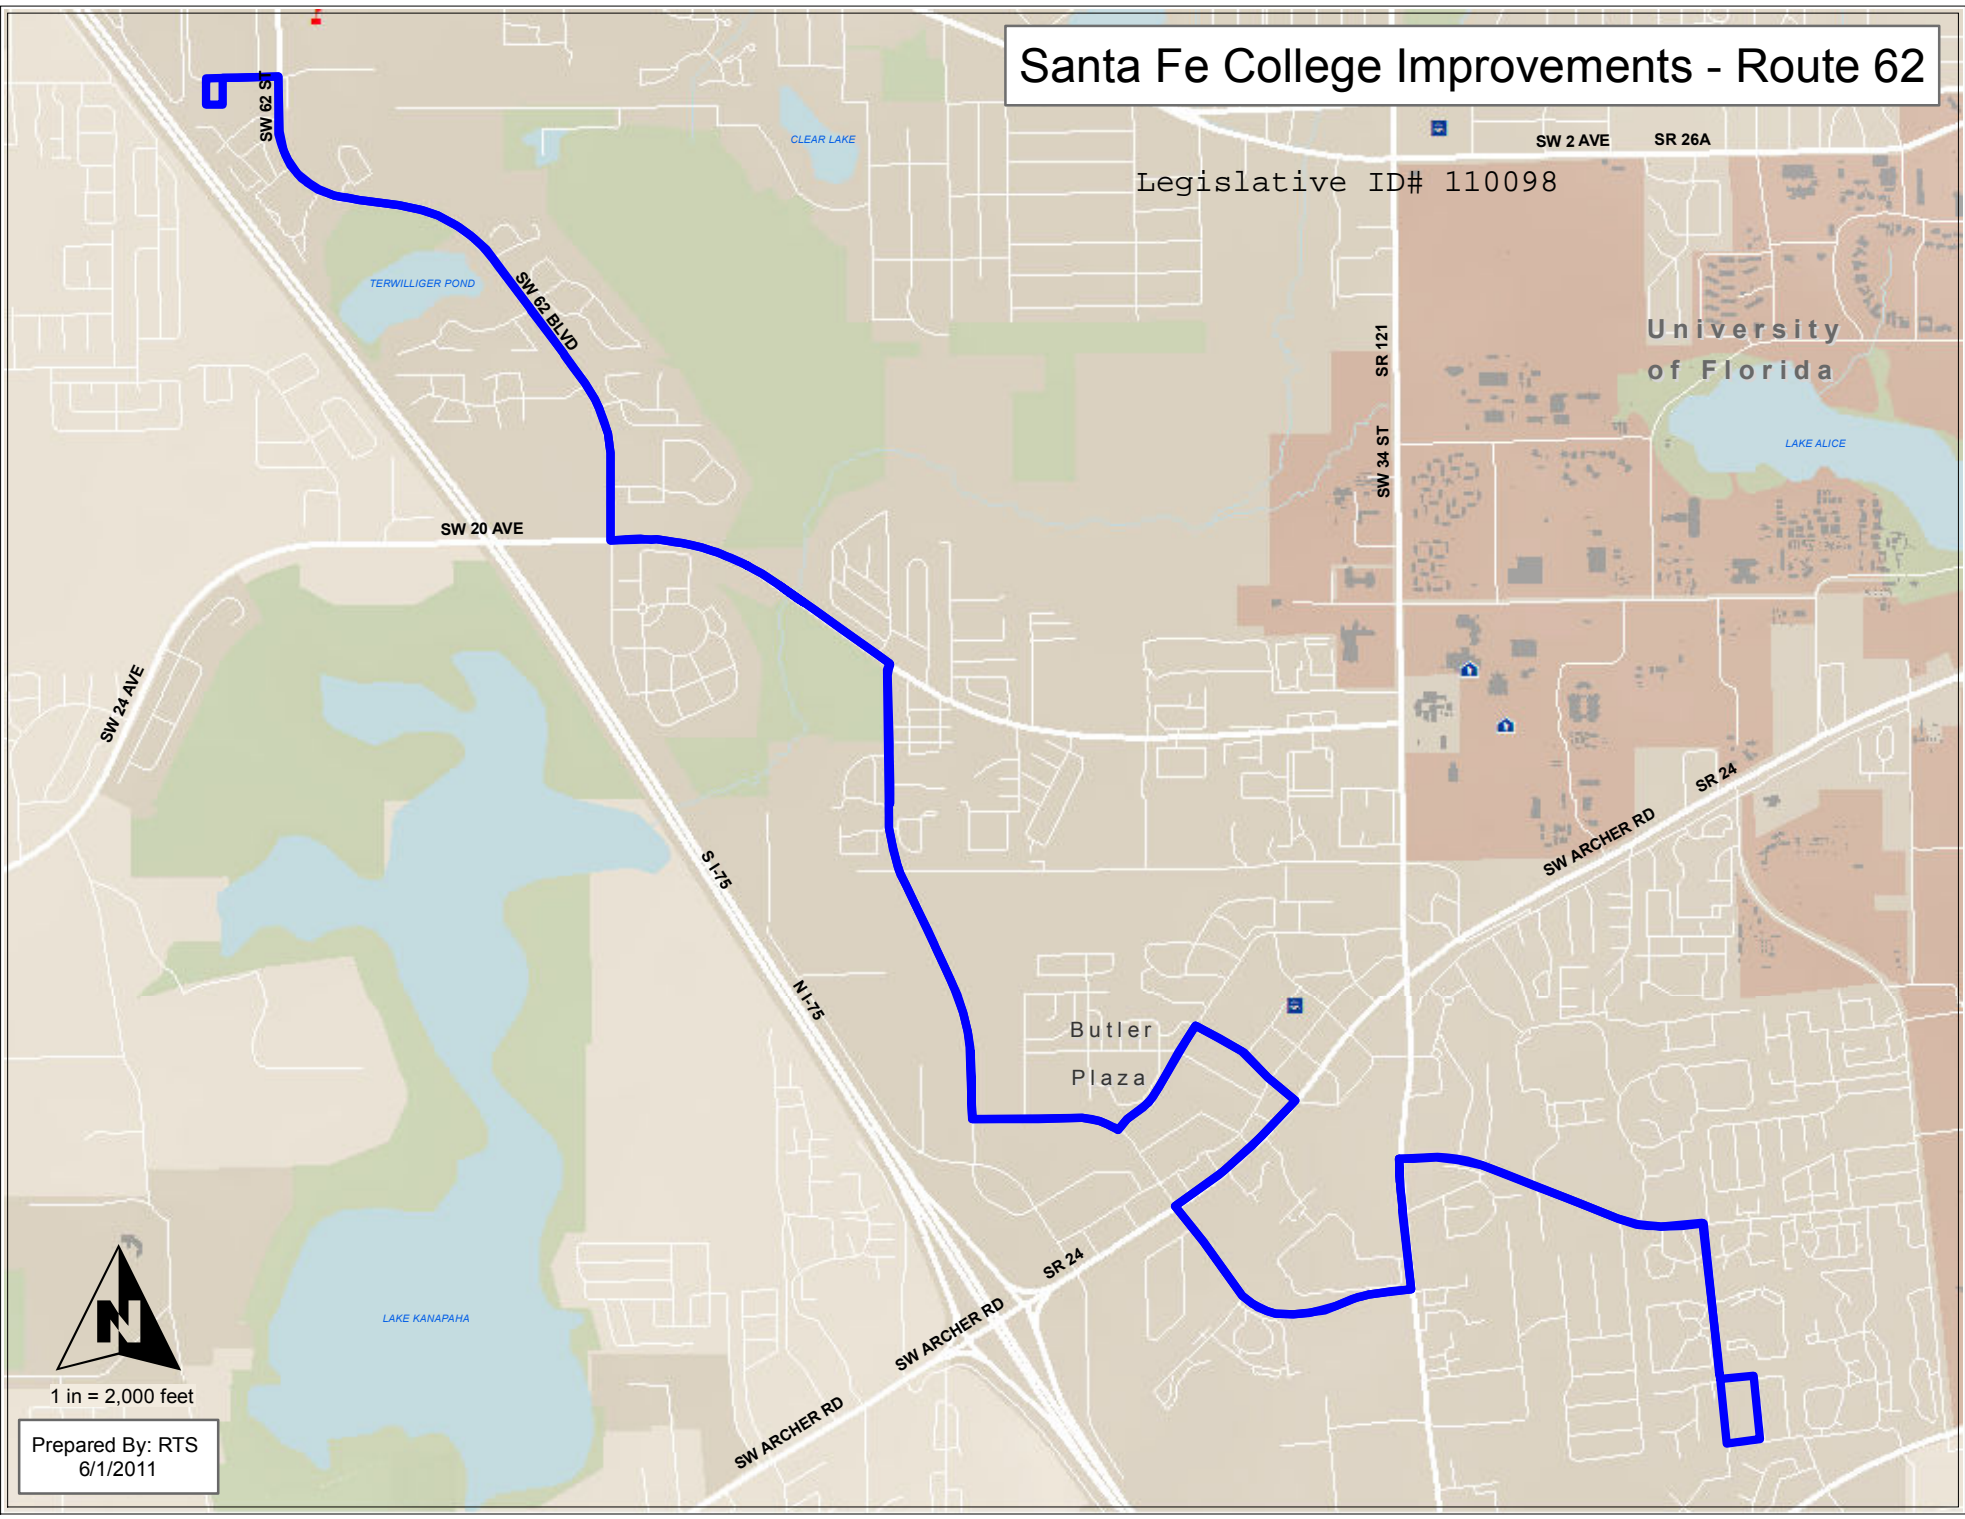

LEGISLATIVE #

110098B

Santa Fe College Improvements - Route 62

Legislative ID# 110098

1 in = 2,000 feet

Prepared By: RTS
6/1/2011