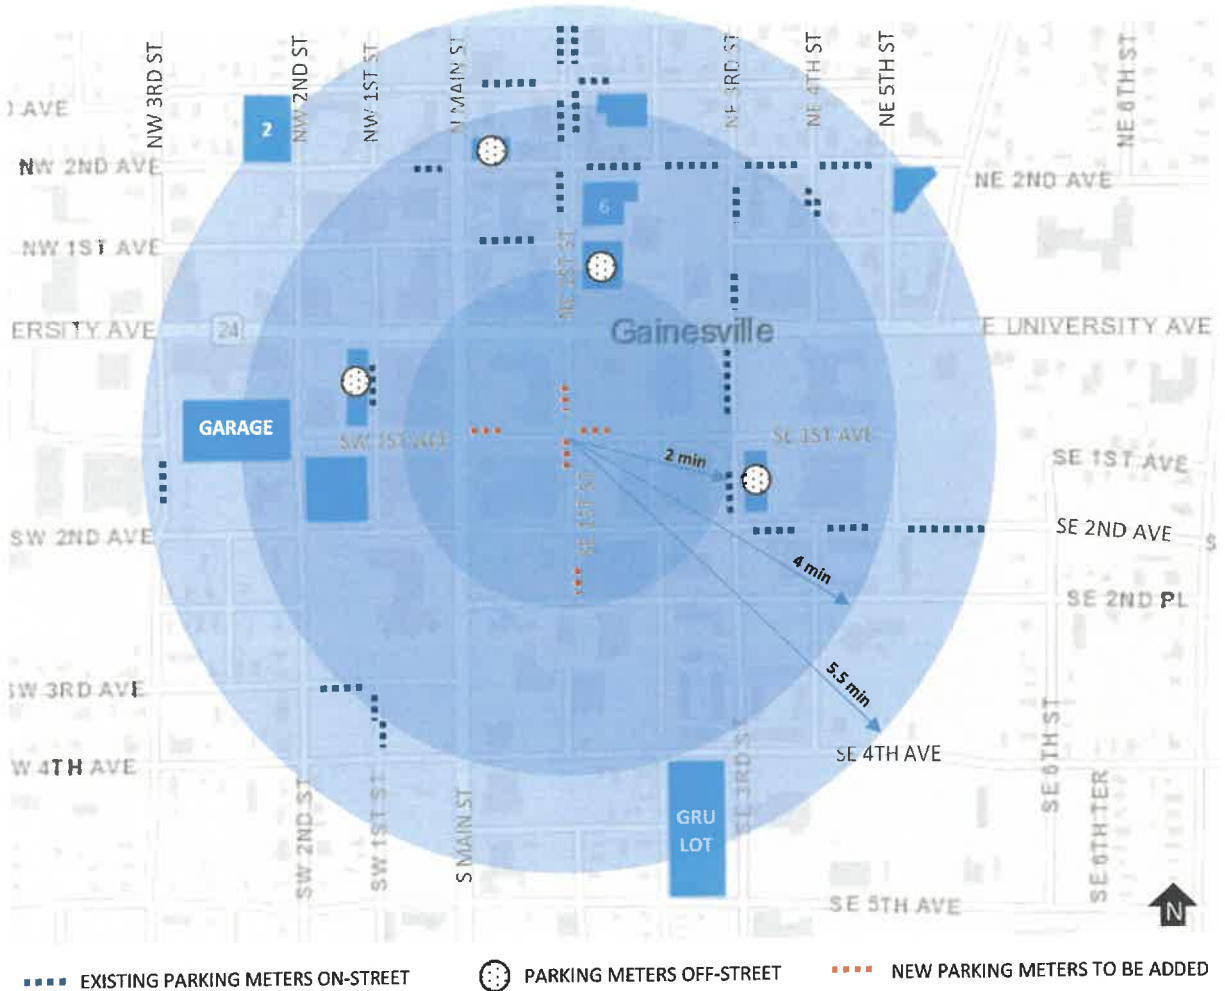

LOCATION OF PARKING METERS IN THE DOWNTOWN AREA

NOTE: Approximately 280 parking spaces in the downtown area have parking meters.

On- and off-street have expanded payment options for parking including:

- coins
- telephone
- smartphone app
- website

Parking meters are located within 3-5 minute walking distance or less than a quarter mile to downtown destinations.

Additional parking meters are set for installation to provide additional payment options near higher demand destinations.